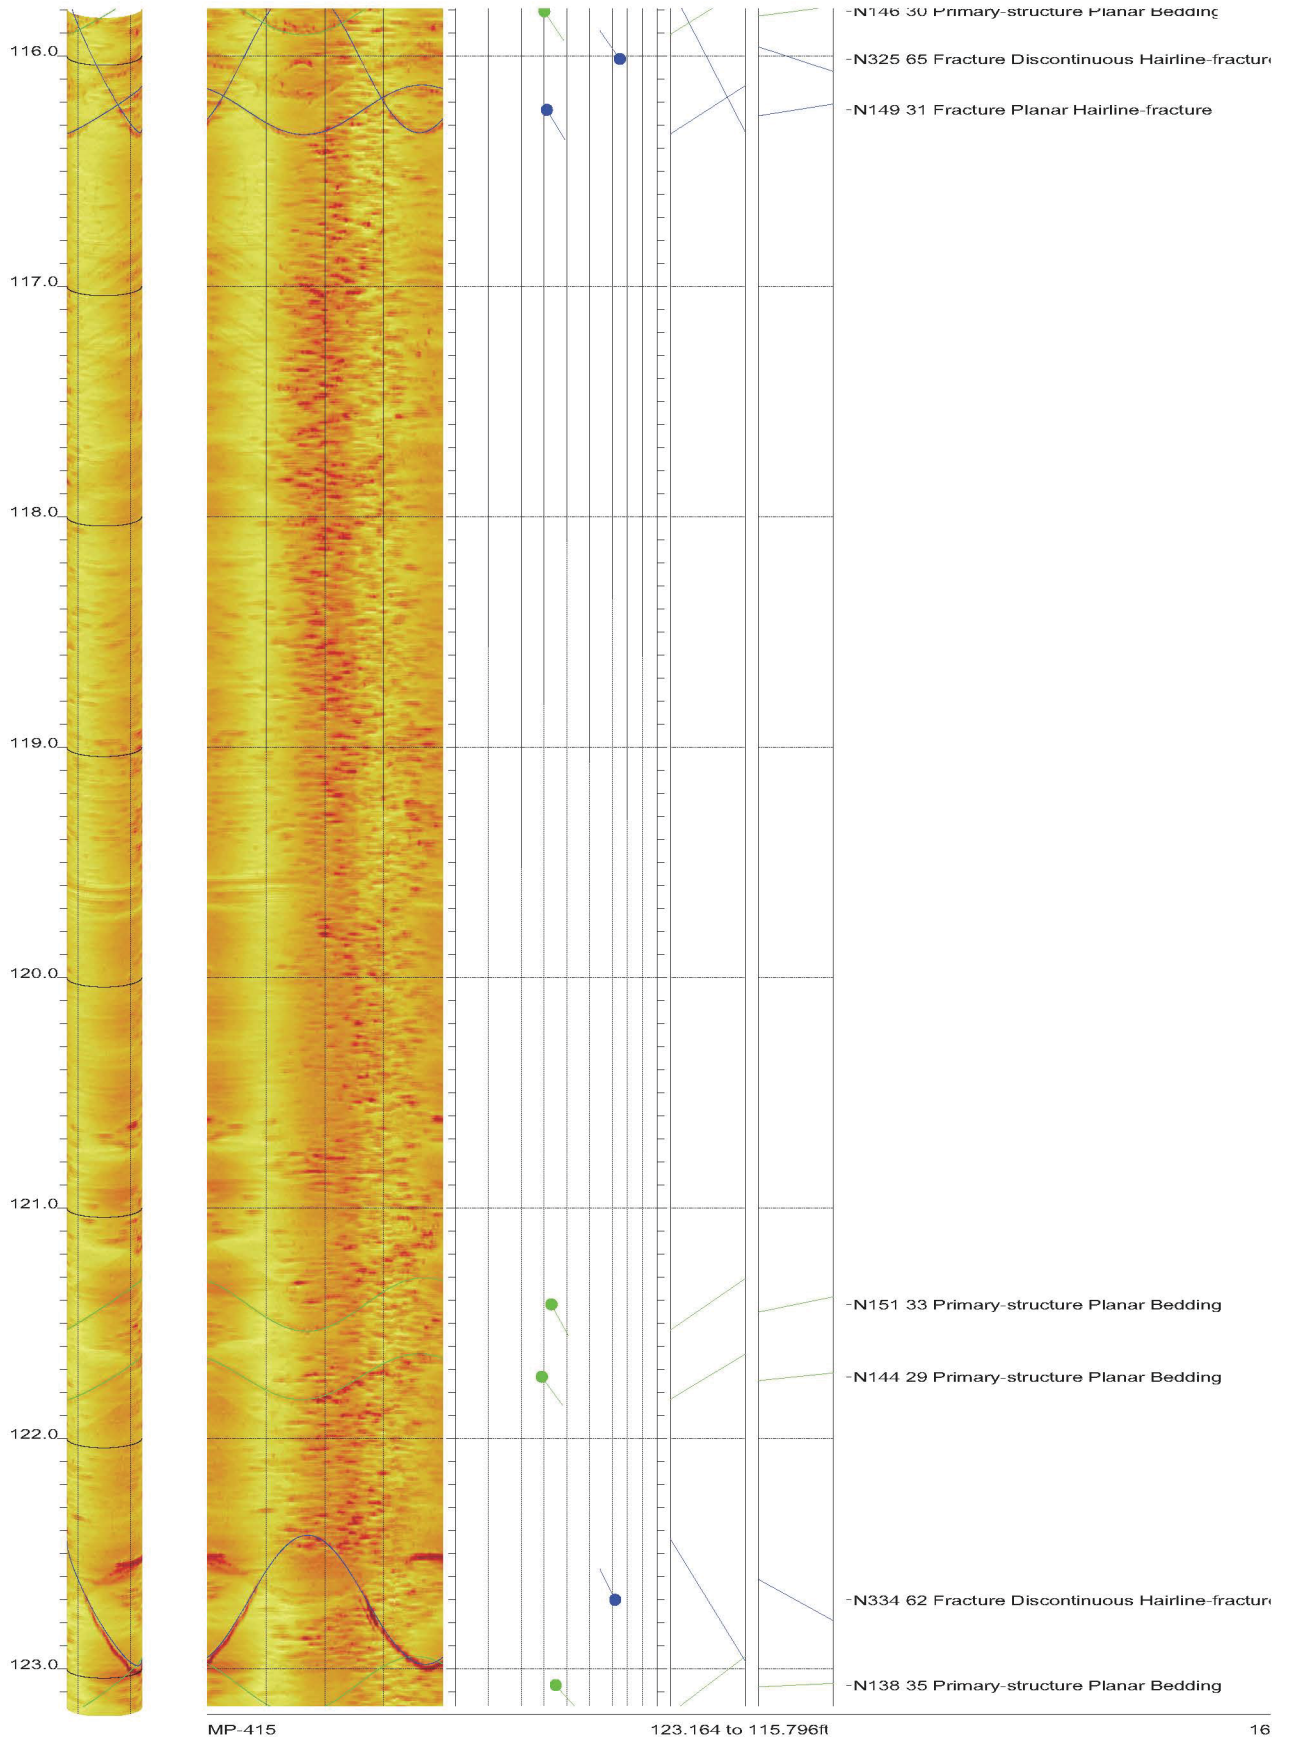

AMEC Clinch River SMR Project Borehole MP-415 Acoustic Televiewer Features rev 2 Sheet 14 of 42

AMEC Clinch River SMR Project Borehole MP-415 Acoustic Televiewer Features rev 2 Sheet 16 of 42