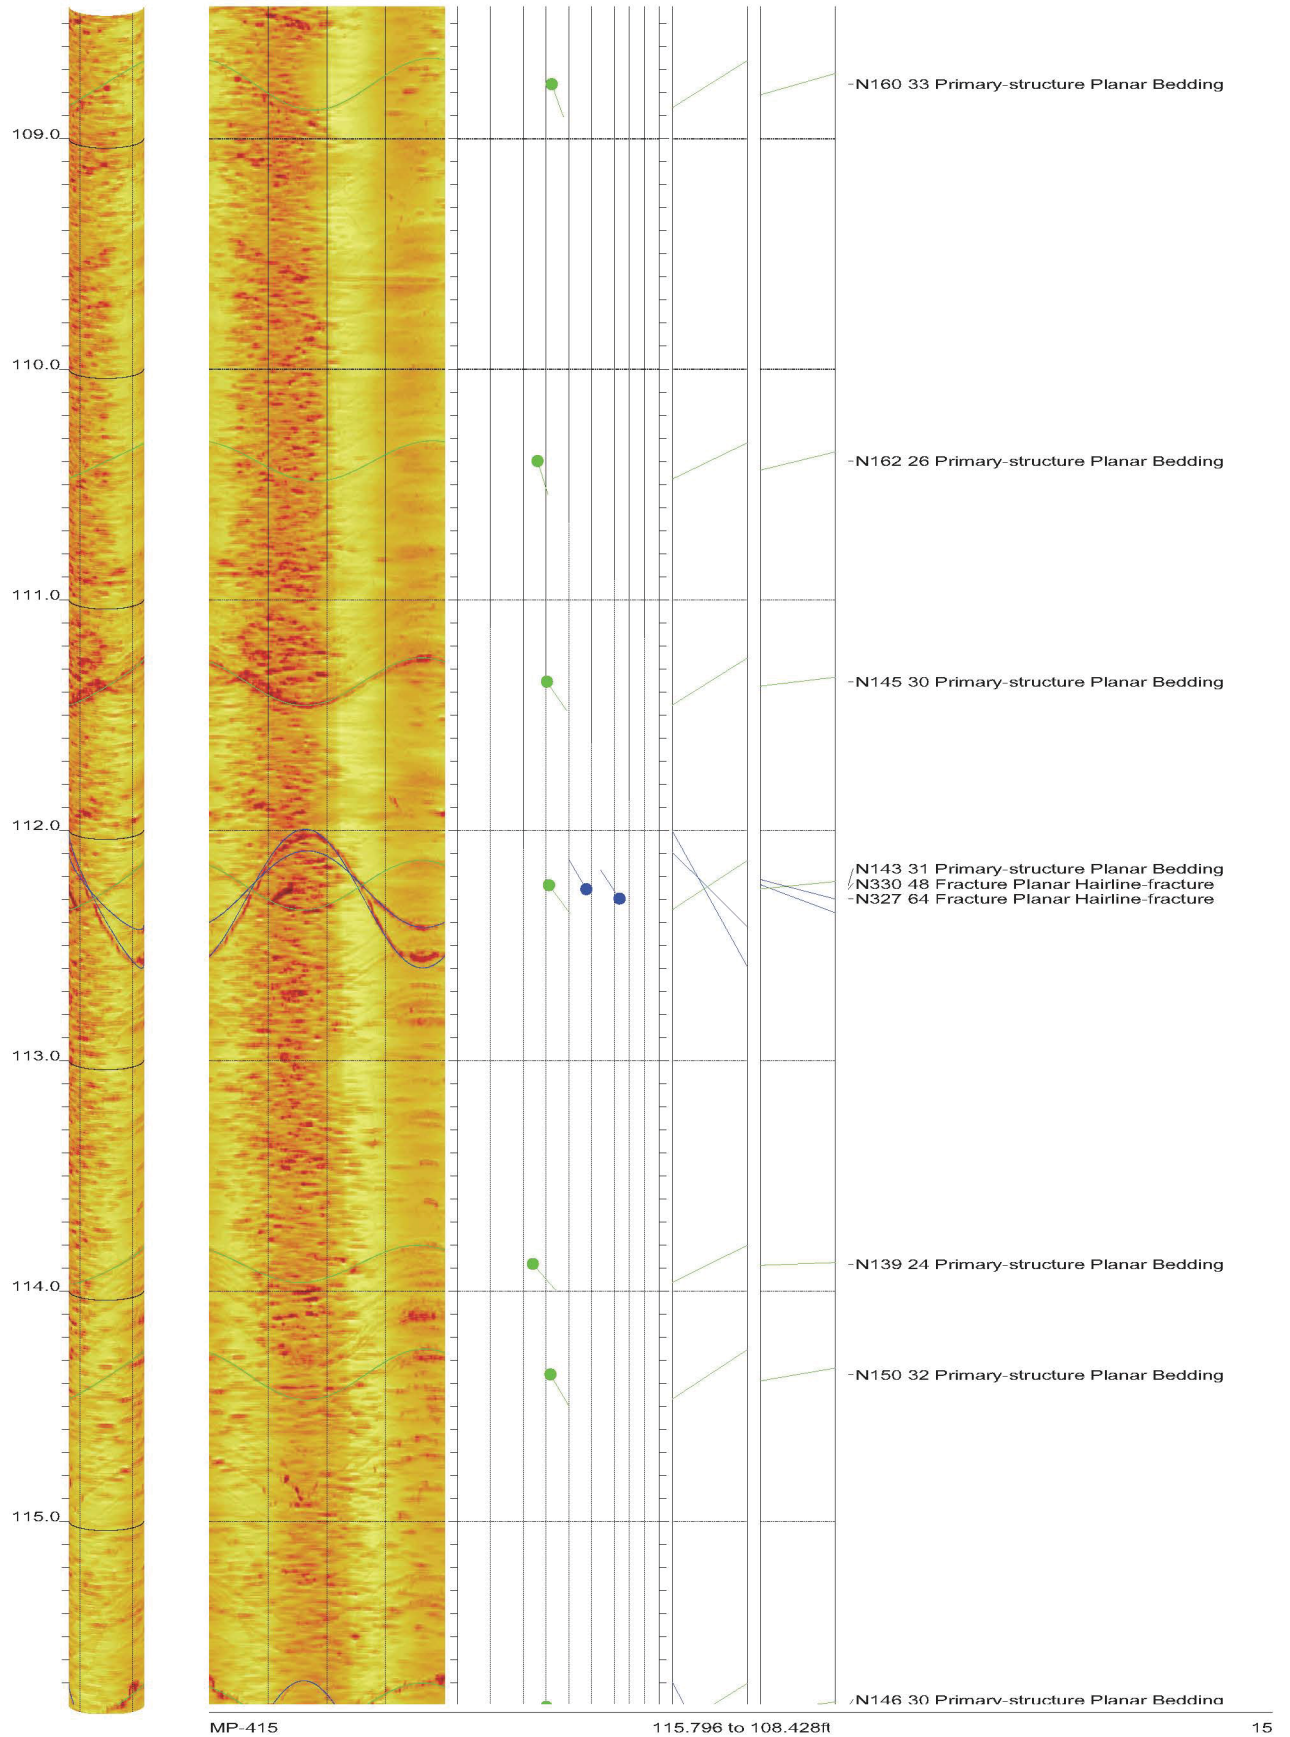

AMEC Clinch River SMR Project Borehole MP-415 Acoustic Televiewer Features rev 2 Sheet 14 of 42

AMEC Clinch River SMR Project Borehole MP-415 Acoustic Televiewer Features rev 2 Sheet 16 of 42