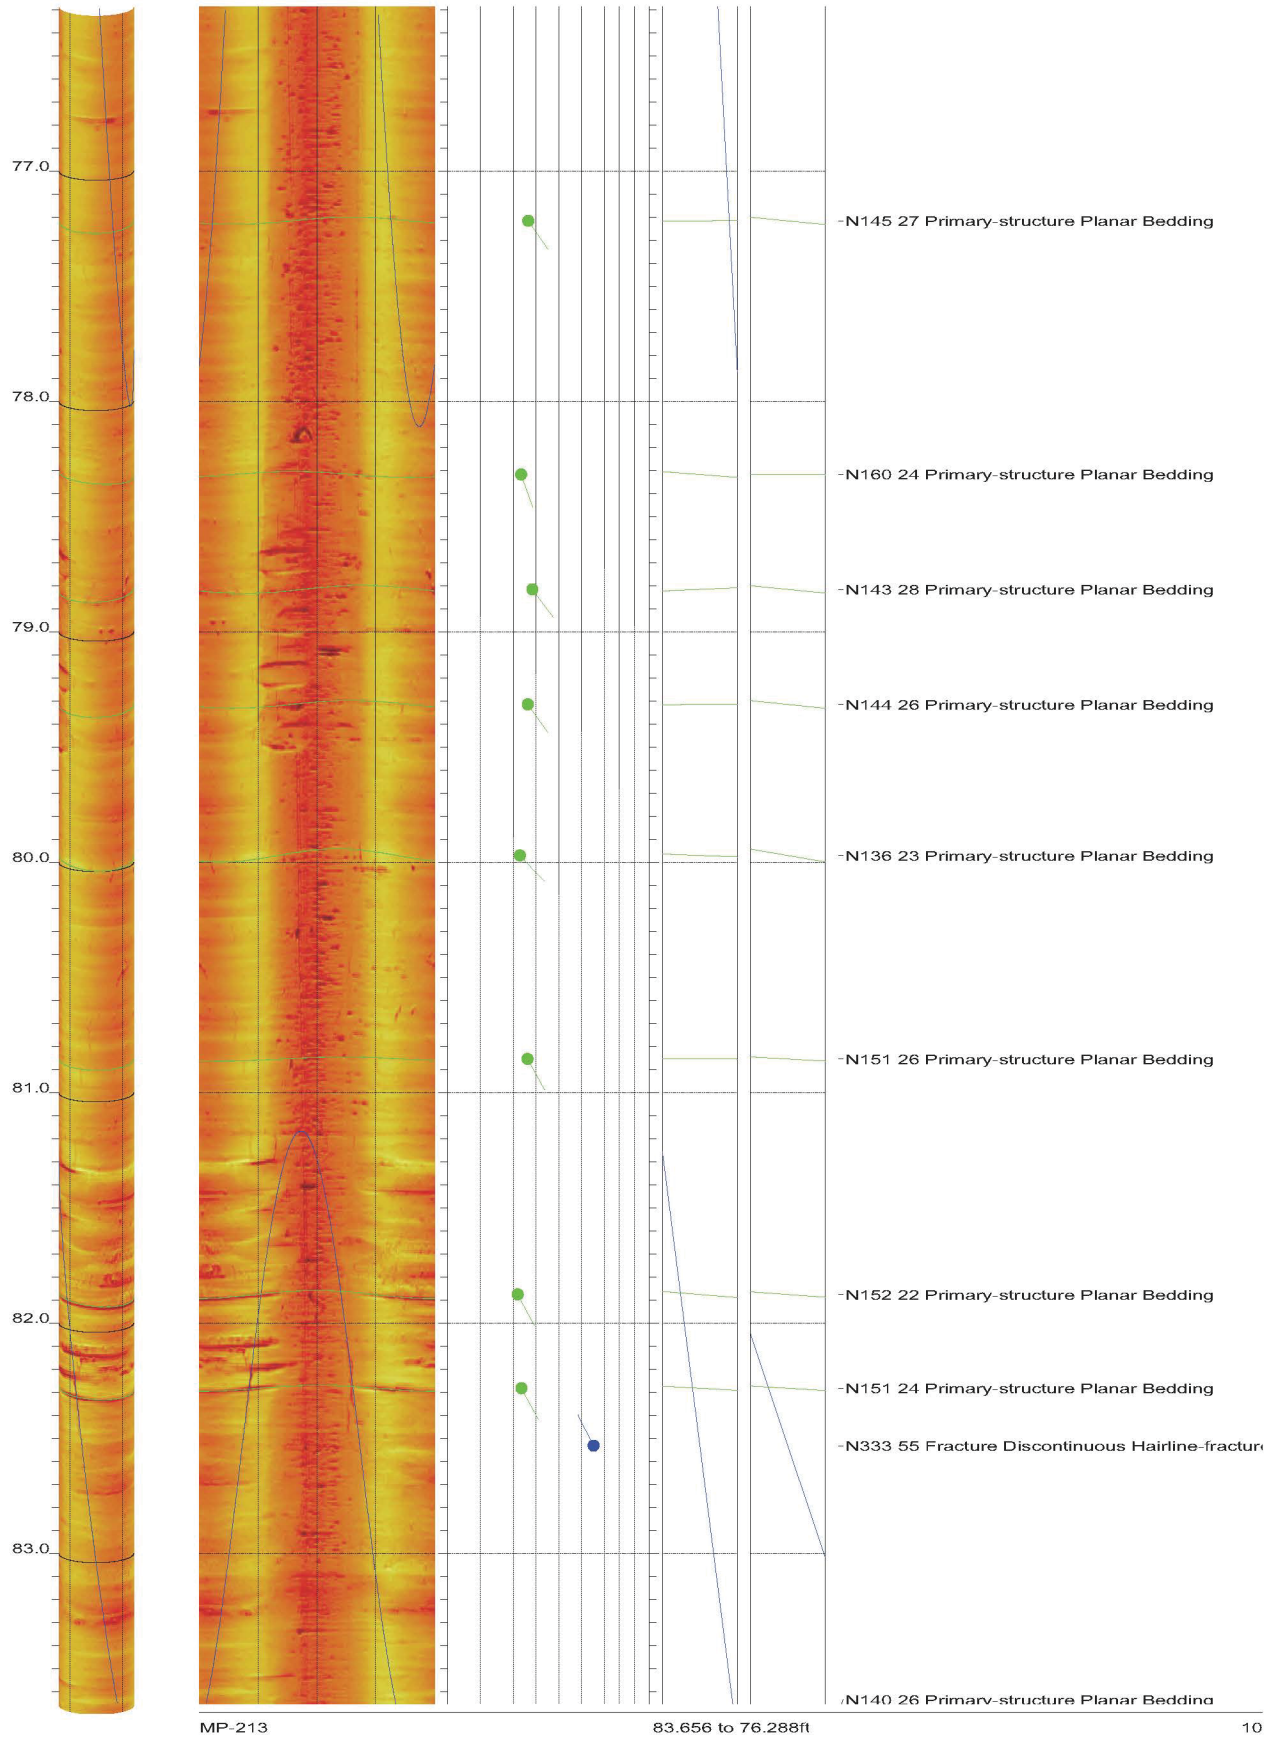

AMEC Clinch River SMR Project Borehole MP-213 Acoustic Televiewer Features rev 2 Sheet 4 of 23

AMEC Clinch River SMR Project Borehole MP-213 Acoustic Televiewer Features rev 2 Sheet 5 of 23

AMEC Clinch River SMR Project Borehole MP-213 Acoustic Televiewer Features rev 2 Sheet 6 of 23

AMEC Clinch River SMR Project Borehole MP-213 Acoustic Televiewer Features rev 2 Sheet 7 of 23

AMEC Clinch River SMR Project Borehole MP-213 Acoustic Televiewer Features rev 2 Sheet 8 of 23

AMEC Clinch River SMR Project Borehole MP-213 Acoustic Televiewer Features rev 2 Sheet 9 of 23

AMEC Clinch River SMR Project Borehole MP-213 Acoustic Televiewer Features rev 2 Sheet 10 of 23