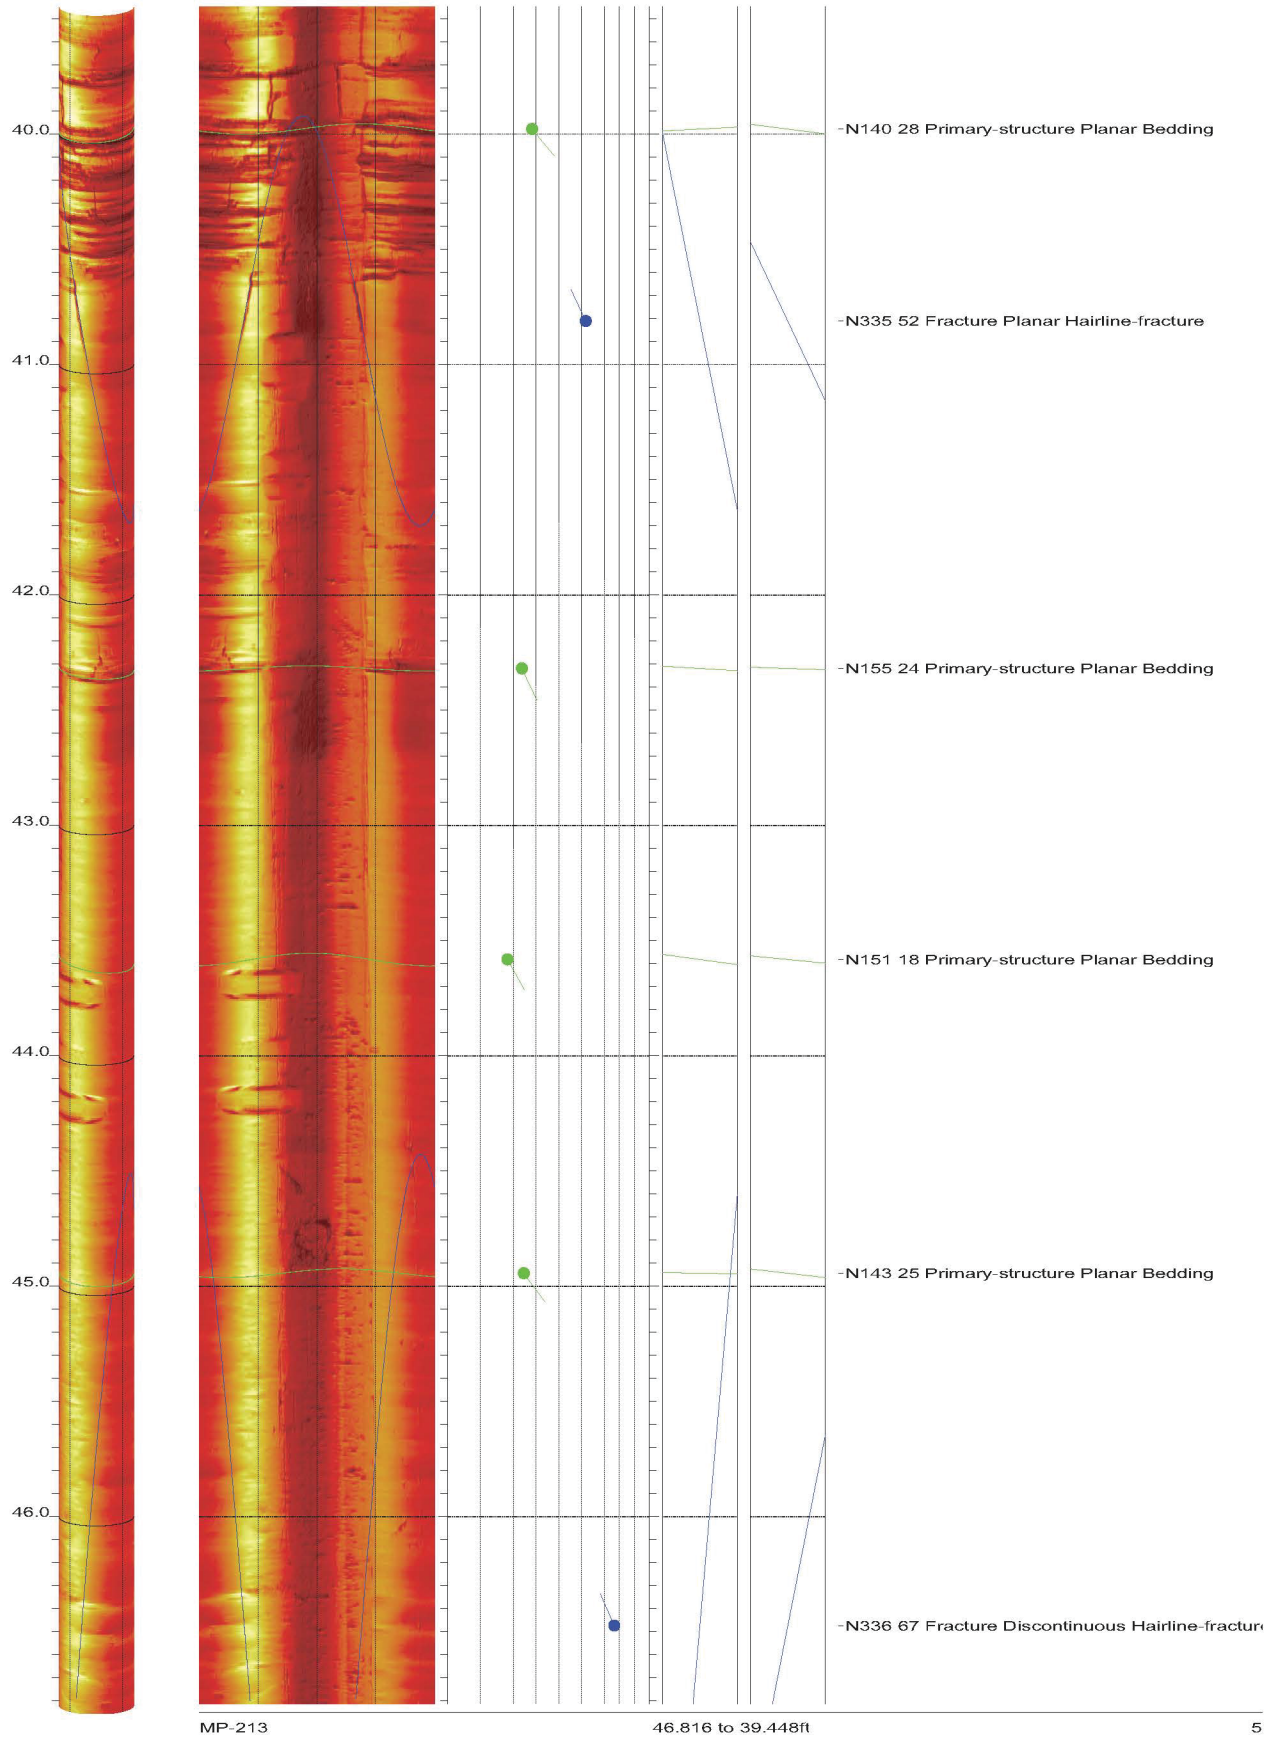

AMEC Clinch River SMR Project Borehole MP-213 Acoustic Televiewer Features rev 2 Sheet 4 of 23

AMEC Clinch River SMR Project Borehole MP-213 Acoustic Televiewer Features rev 2 Sheet 5 of 23

AMEC Clinch River SMR Project Borehole MP-213 Acoustic Televiewer Features rev 2 Sheet 6 of 23

AMEC Clinch River SMR Project Borehole MP-213 Acoustic Televiewer Features rev 2 Sheet 7 of 23

AMEC Clinch River SMR Project Borehole MP-213 Acoustic Televiewer Features rev 2 Sheet 8 of 23

AMEC Clinch River SMR Project Borehole MP-213 Acoustic Televiewer Features rev 2 Sheet 9 of 23

AMEC Clinch River SMR Project Borehole MP-213 Acoustic Televiewer Features rev 2 Sheet 10 of 23