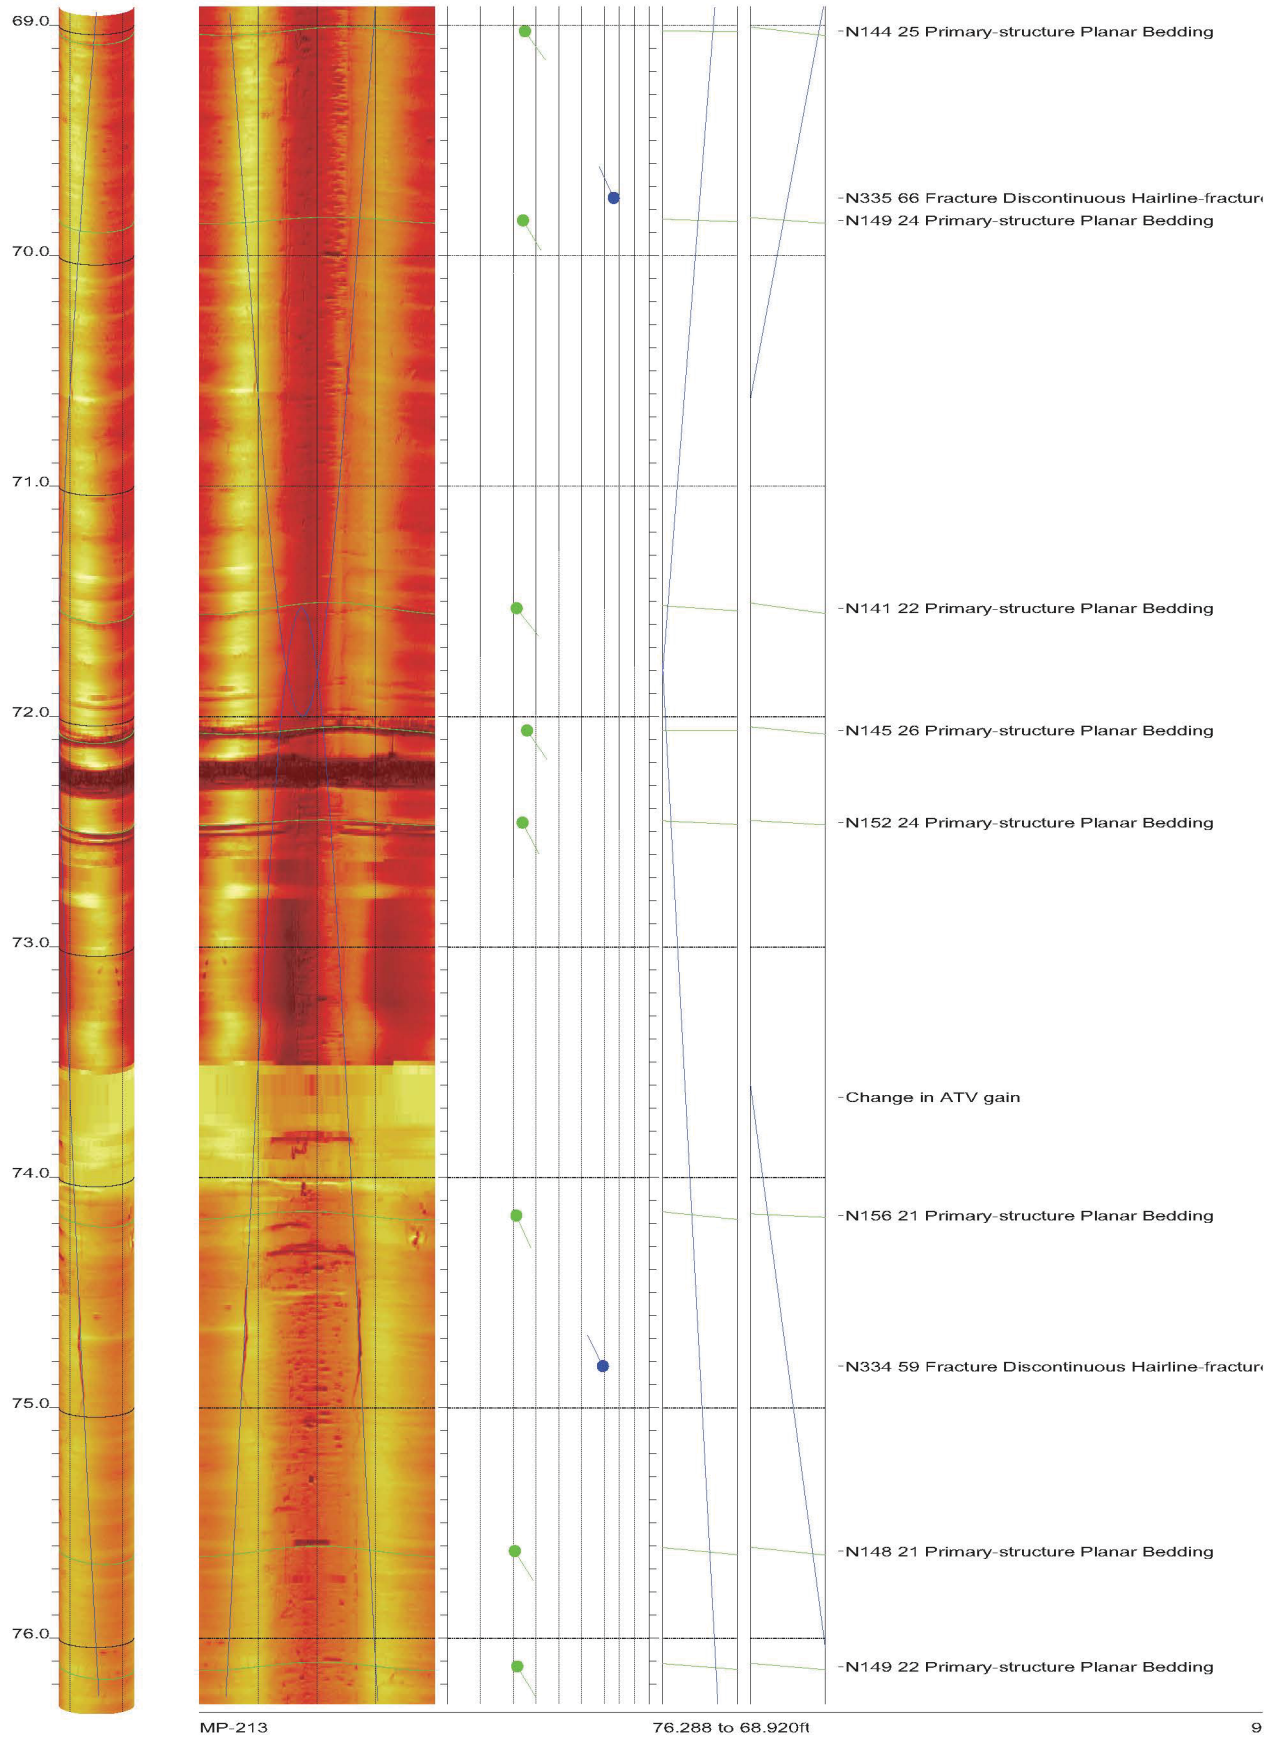

AMEC Clinch River SMR Project Borehole MP-213 Acoustic Televiewer Features rev 2 Sheet 4 of 23

AMEC Clinch River SMR Project Borehole MP-213 Acoustic Televiewer Features rev 2 Sheet 5 of 23

AMEC Clinch River SMR Project Borehole MP-213 Acoustic Televiewer Features rev 2 Sheet 6 of 23

AMEC Clinch River SMR Project Borehole MP-213 Acoustic Televiewer Features rev 2 Sheet 7 of 23

AMEC Clinch River SMR Project Borehole MP-213 Acoustic Televiewer Features rev 2 Sheet 8 of 23

AMEC Clinch River SMR Project Borehole MP-213 Acoustic Televiewer Features rev 2 Sheet 9 of 23

AMEC Clinch River SMR Project Borehole MP-213 Acoustic Televiewer Features rev 2 Sheet 10 of 23