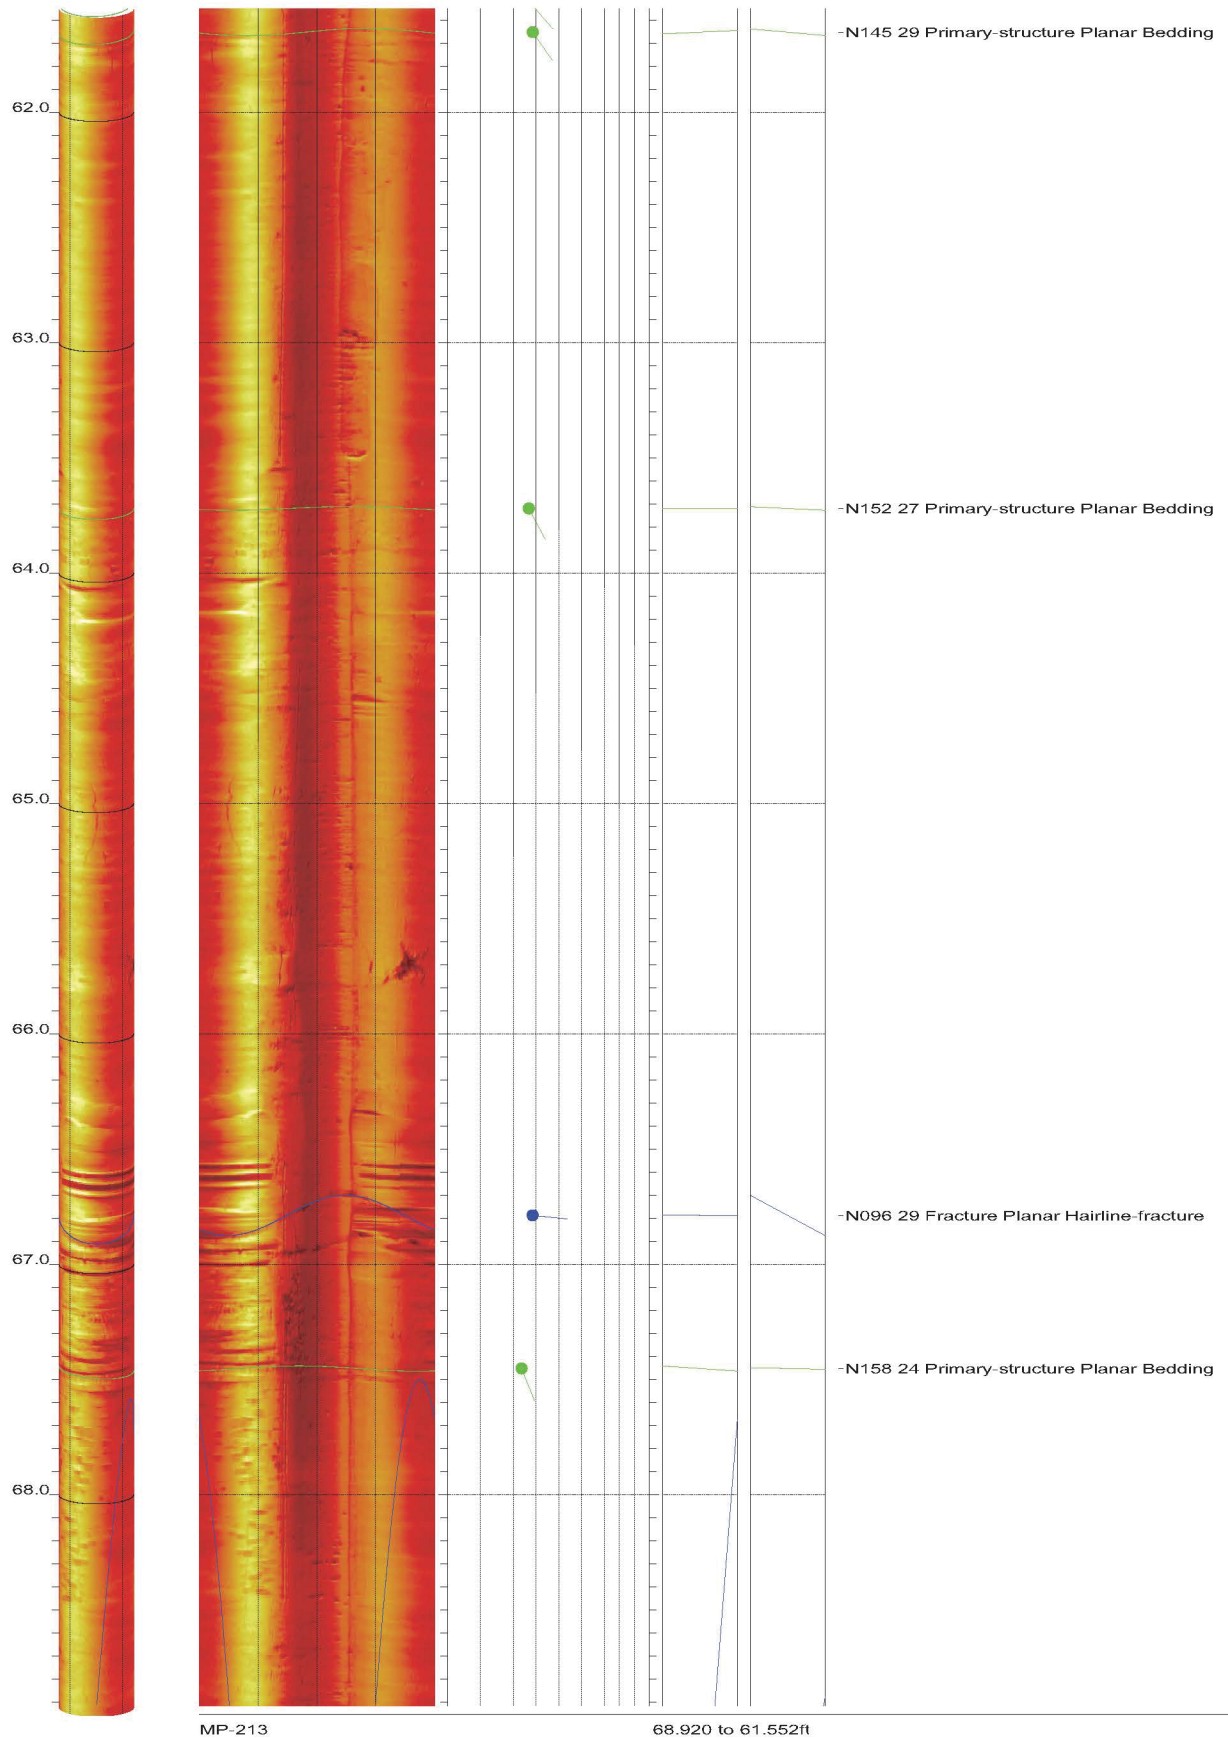

AMEC Clinch River SMR Project Borehole MP-213 Acoustic Televiewer Features rev 2 Sheet 4 of 23

AMEC Clinch River SMR Project Borehole MP-213 Acoustic Televiewer Features rev 2 Sheet 5 of 23

AMEC Clinch River SMR Project Borehole MP-213 Acoustic Televiewer Features rev 2 Sheet 6 of 23

AMEC Clinch River SMR Project Borehole MP-213 Acoustic Televiewer Features rev 2 Sheet 7 of 23

AMEC Clinch River SMR Project Borehole MP-213 Acoustic Televiewer Features rev 2 Sheet 8 of 23

AMEC Clinch River SMR Project Borehole MP-213 Acoustic Televiewer Features rev 2 Sheet 9 of 23

AMEC Clinch River SMR Project Borehole MP-213 Acoustic Televiewer Features rev 2 Sheet 10 of 23