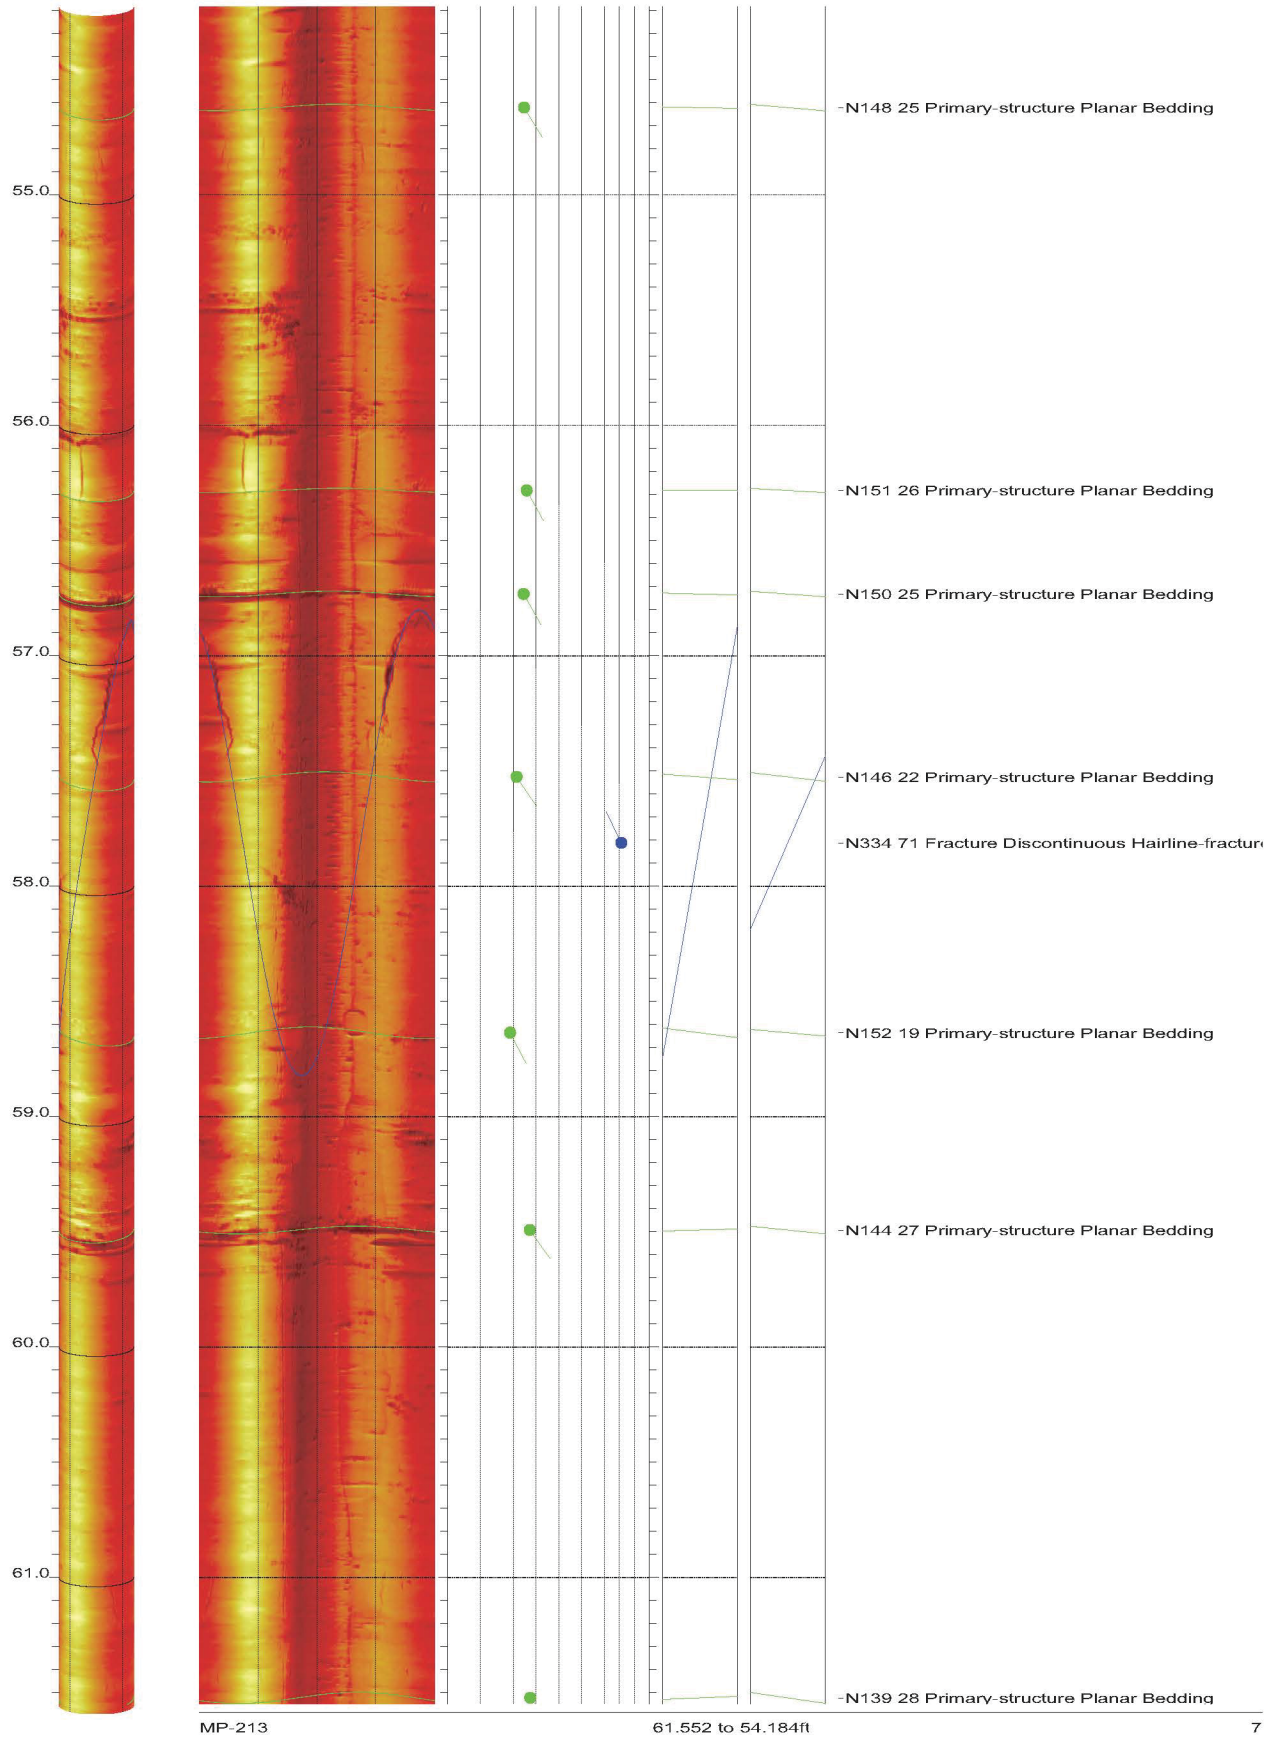

AMEC Clinch River SMR Project Borehole MP-213 Acoustic Televiewer Features rev 2 Sheet 4 of 23

AMEC Clinch River SMR Project Borehole MP-213 Acoustic Televiewer Features rev 2 Sheet 5 of 23

AMEC Clinch River SMR Project Borehole MP-213 Acoustic Televiewer Features rev 2 Sheet 6 of 23

AMEC Clinch River SMR Project Borehole MP-213 Acoustic Televiewer Features rev 2 Sheet 7 of 23

AMEC Clinch River SMR Project Borehole MP-213 Acoustic Televiewer Features rev 2 Sheet 8 of 23

AMEC Clinch River SMR Project Borehole MP-213 Acoustic Televiewer Features rev 2 Sheet 9 of 23

AMEC Clinch River SMR Project Borehole MP-213 Acoustic Televiewer Features rev 2 Sheet 10 of 23