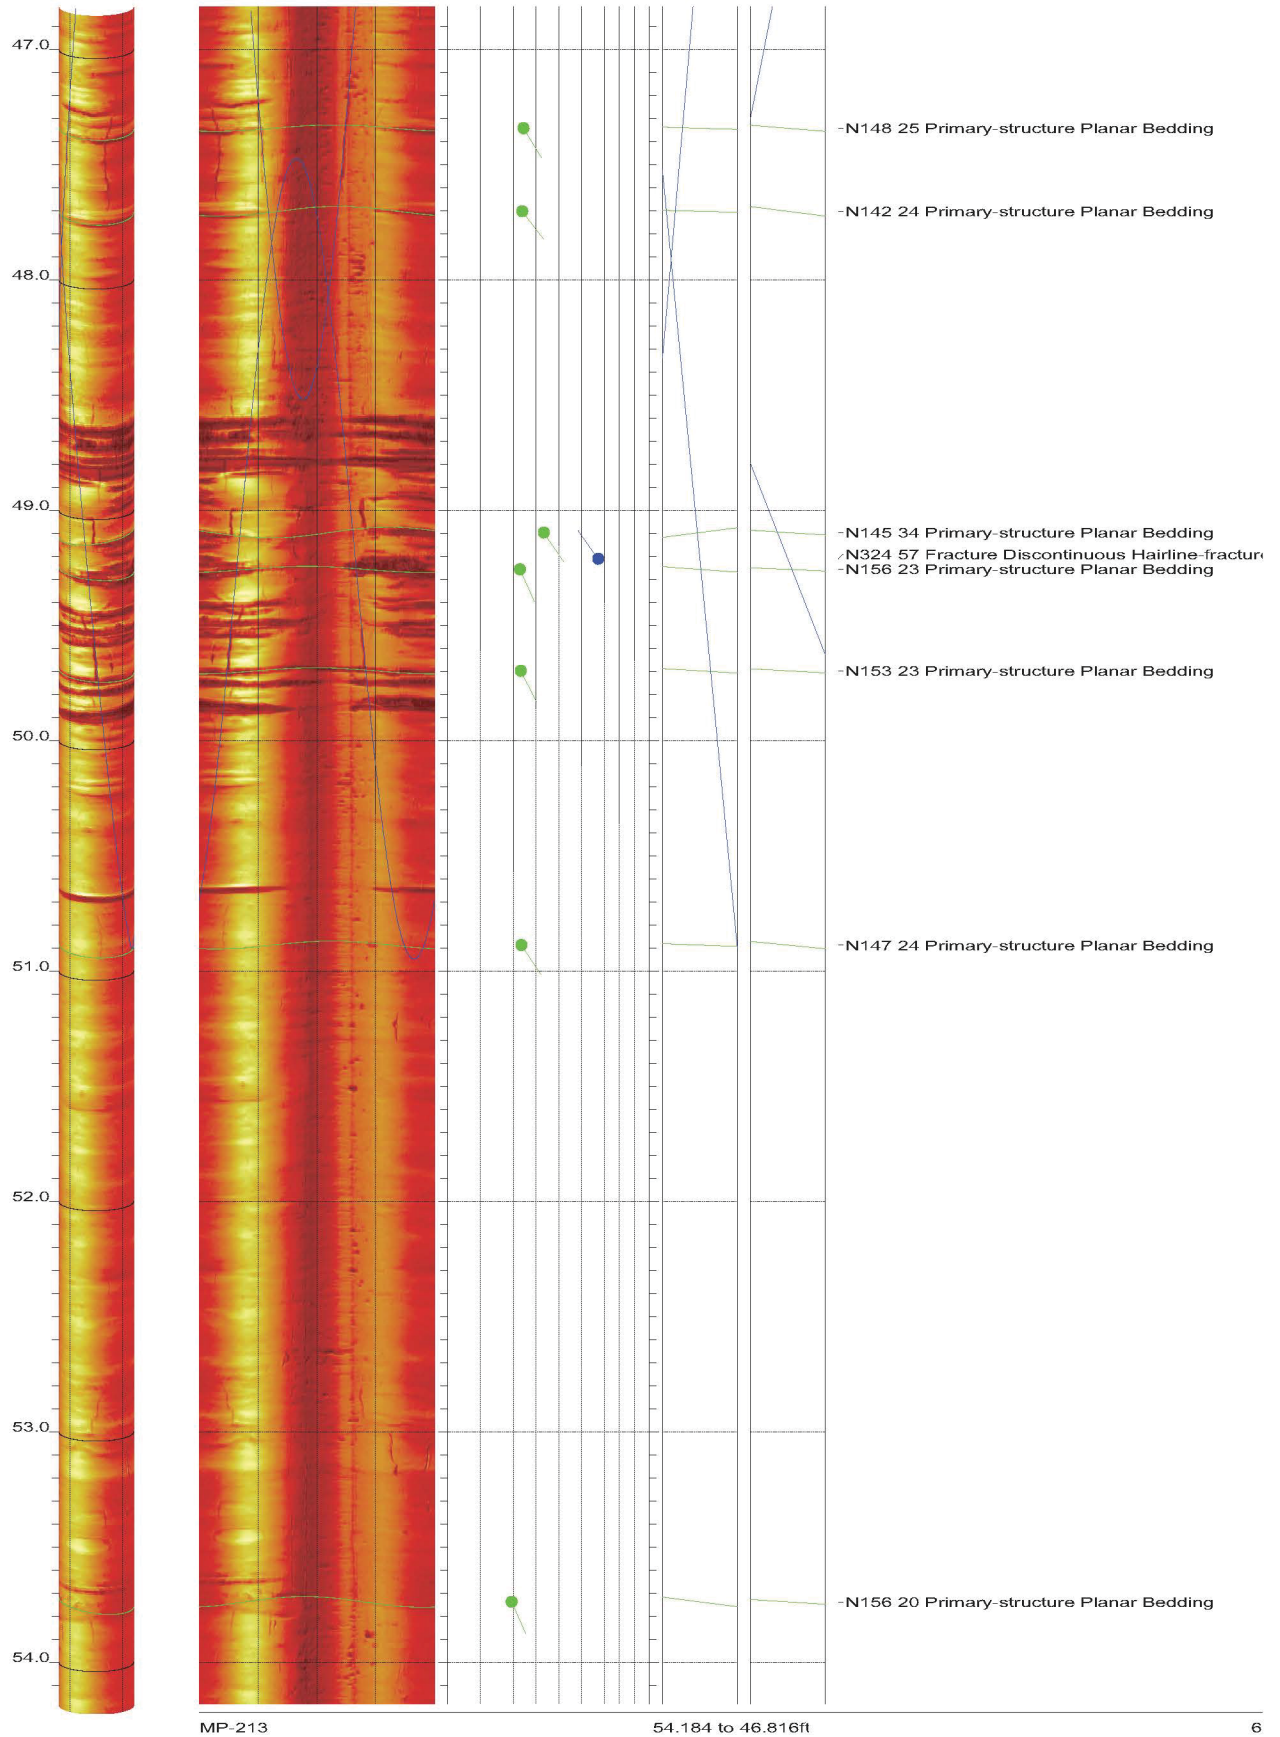

AMEC Clinch River SMR Project Borehole MP-213 Acoustic Televiewer Features rev 2 Sheet 4 of 23

AMEC Clinch River SMR Project Borehole MP-213 Acoustic Televiewer Features rev 2 Sheet 5 of 23

AMEC Clinch River SMR Project Borehole MP-213 Acoustic Televiewer Features rev 2 Sheet 6 of 23

AMEC Clinch River SMR Project Borehole MP-213 Acoustic Televiewer Features rev 2 Sheet 7 of 23

AMEC Clinch River SMR Project Borehole MP-213 Acoustic Televiewer Features rev 2 Sheet 8 of 23

AMEC Clinch River SMR Project Borehole MP-213 Acoustic Televiewer Features rev 2 Sheet 9 of 23

AMEC Clinch River SMR Project Borehole MP-213 Acoustic Televiewer Features rev 2 Sheet 10 of 23