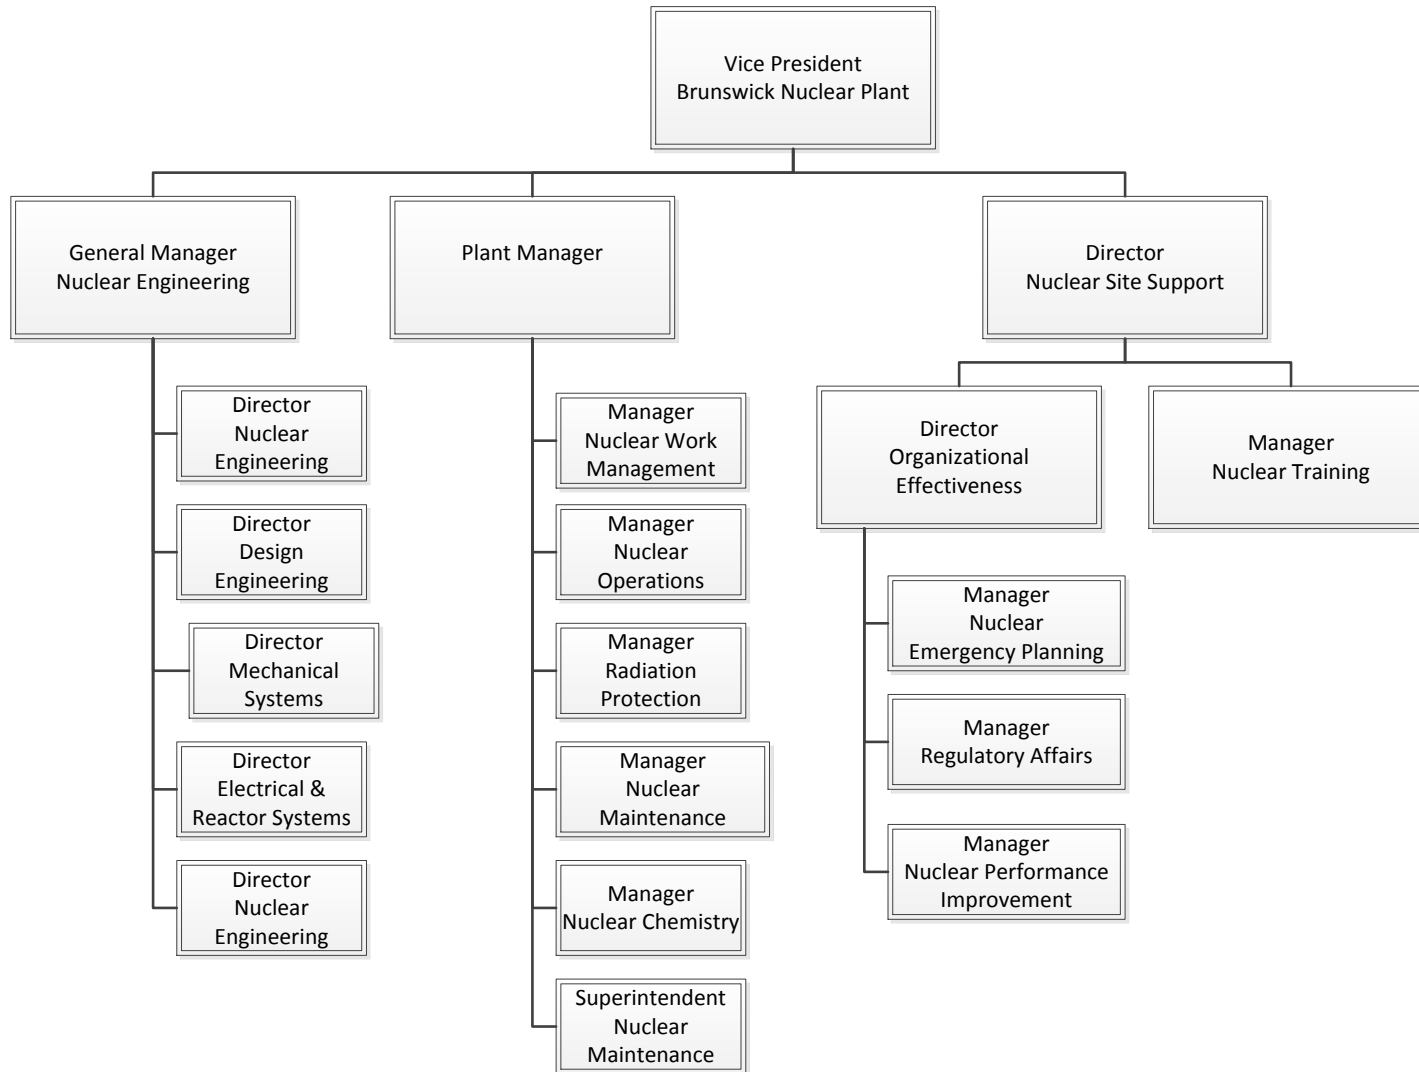

Duke Energy Organizational Structure

UPDATED FSAR
CONDUCT OF OPERATIONS
CHAPTER 13 FIGURES

Revision: 25
Figure: 13-2
Page: 1 of 1

Nuclear Organization Structure

Brunswick Nuclear Plant Organization

Licensing Pre-operational Training Schedule