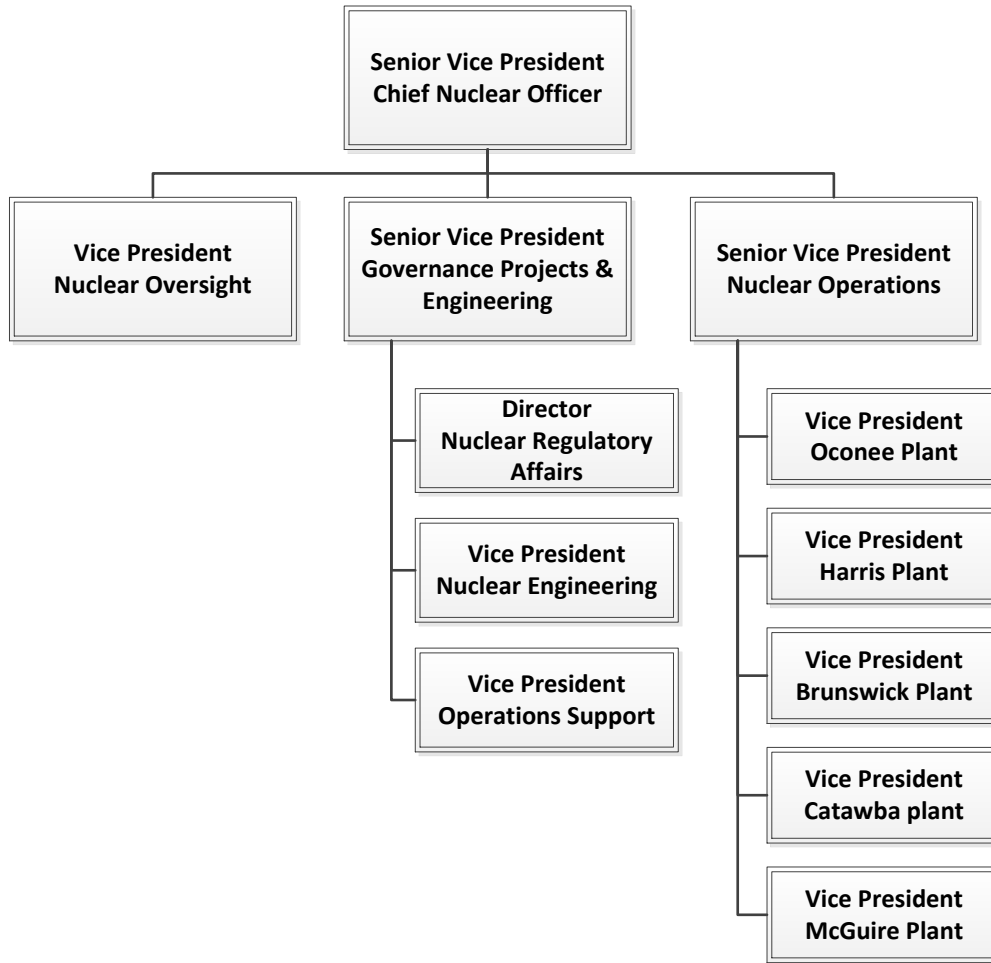

Duke Energy Organizational Structure

UPDATED FSAR
CONDUCT OF OPERATIONS
CHAPTER 13 FIGURES

Revision: 25
Figure: 13-2
Page: 1 of 1

Nuclear Organization Structure

Brunswick Nuclear Plant Organization

Licensing Pre-operational Training Schedule