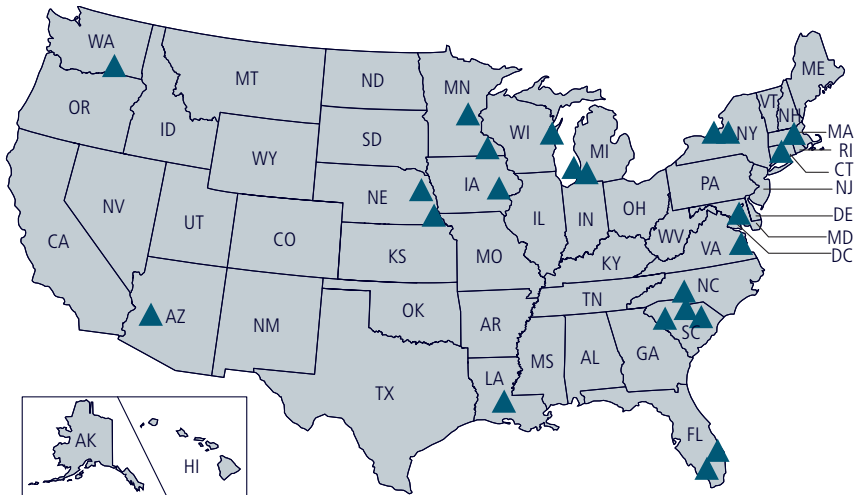

APPENDIX T

Native American Reservations and Trust Lands within a 50-Mile Radius of a Nuclear Power Plant

ARIZONA

- Palo Verde**
- Ak-Chin Indian Community
- Tohono O'odham Trust Land
- Gila River Reservation

CONNECTICUT

- Millstone**
- Mohegan Reservation
- Mashantucket Pequot Reservation
- Narragansett Reservation
- Shinnecock Indian Nation

FLORIDA

- St. Lucie**
- Brighton Reservation (Seminole Tribes of Florida)
- Fort Pierce Reservation
- Turkey Point**
- Hollywood Reservation (Seminole Tribes of Florida)
- Miccosukee Reservation
- Miccosukee Trust Land

NORTH CAROLINA

- McGuire**
- Catawba Reservation

SOUTH CAROLINA

- Catawba**
- Catawba Reservation

Oconee

- Eastern Cherokee Reservation

Summer

- Catawba Reservation

VIRGINIA

- Surry**
- Pamunkey Reservation
- Chickahominy Indian Tribe
- Chickahominy Indian Tribe — Eastern Division
- Nansemond Indian Tribe
- Upper Mattaponi Tribe

WASHINGTON

- Columbia**
- Yakama Reservation
- Yakama Trust Land