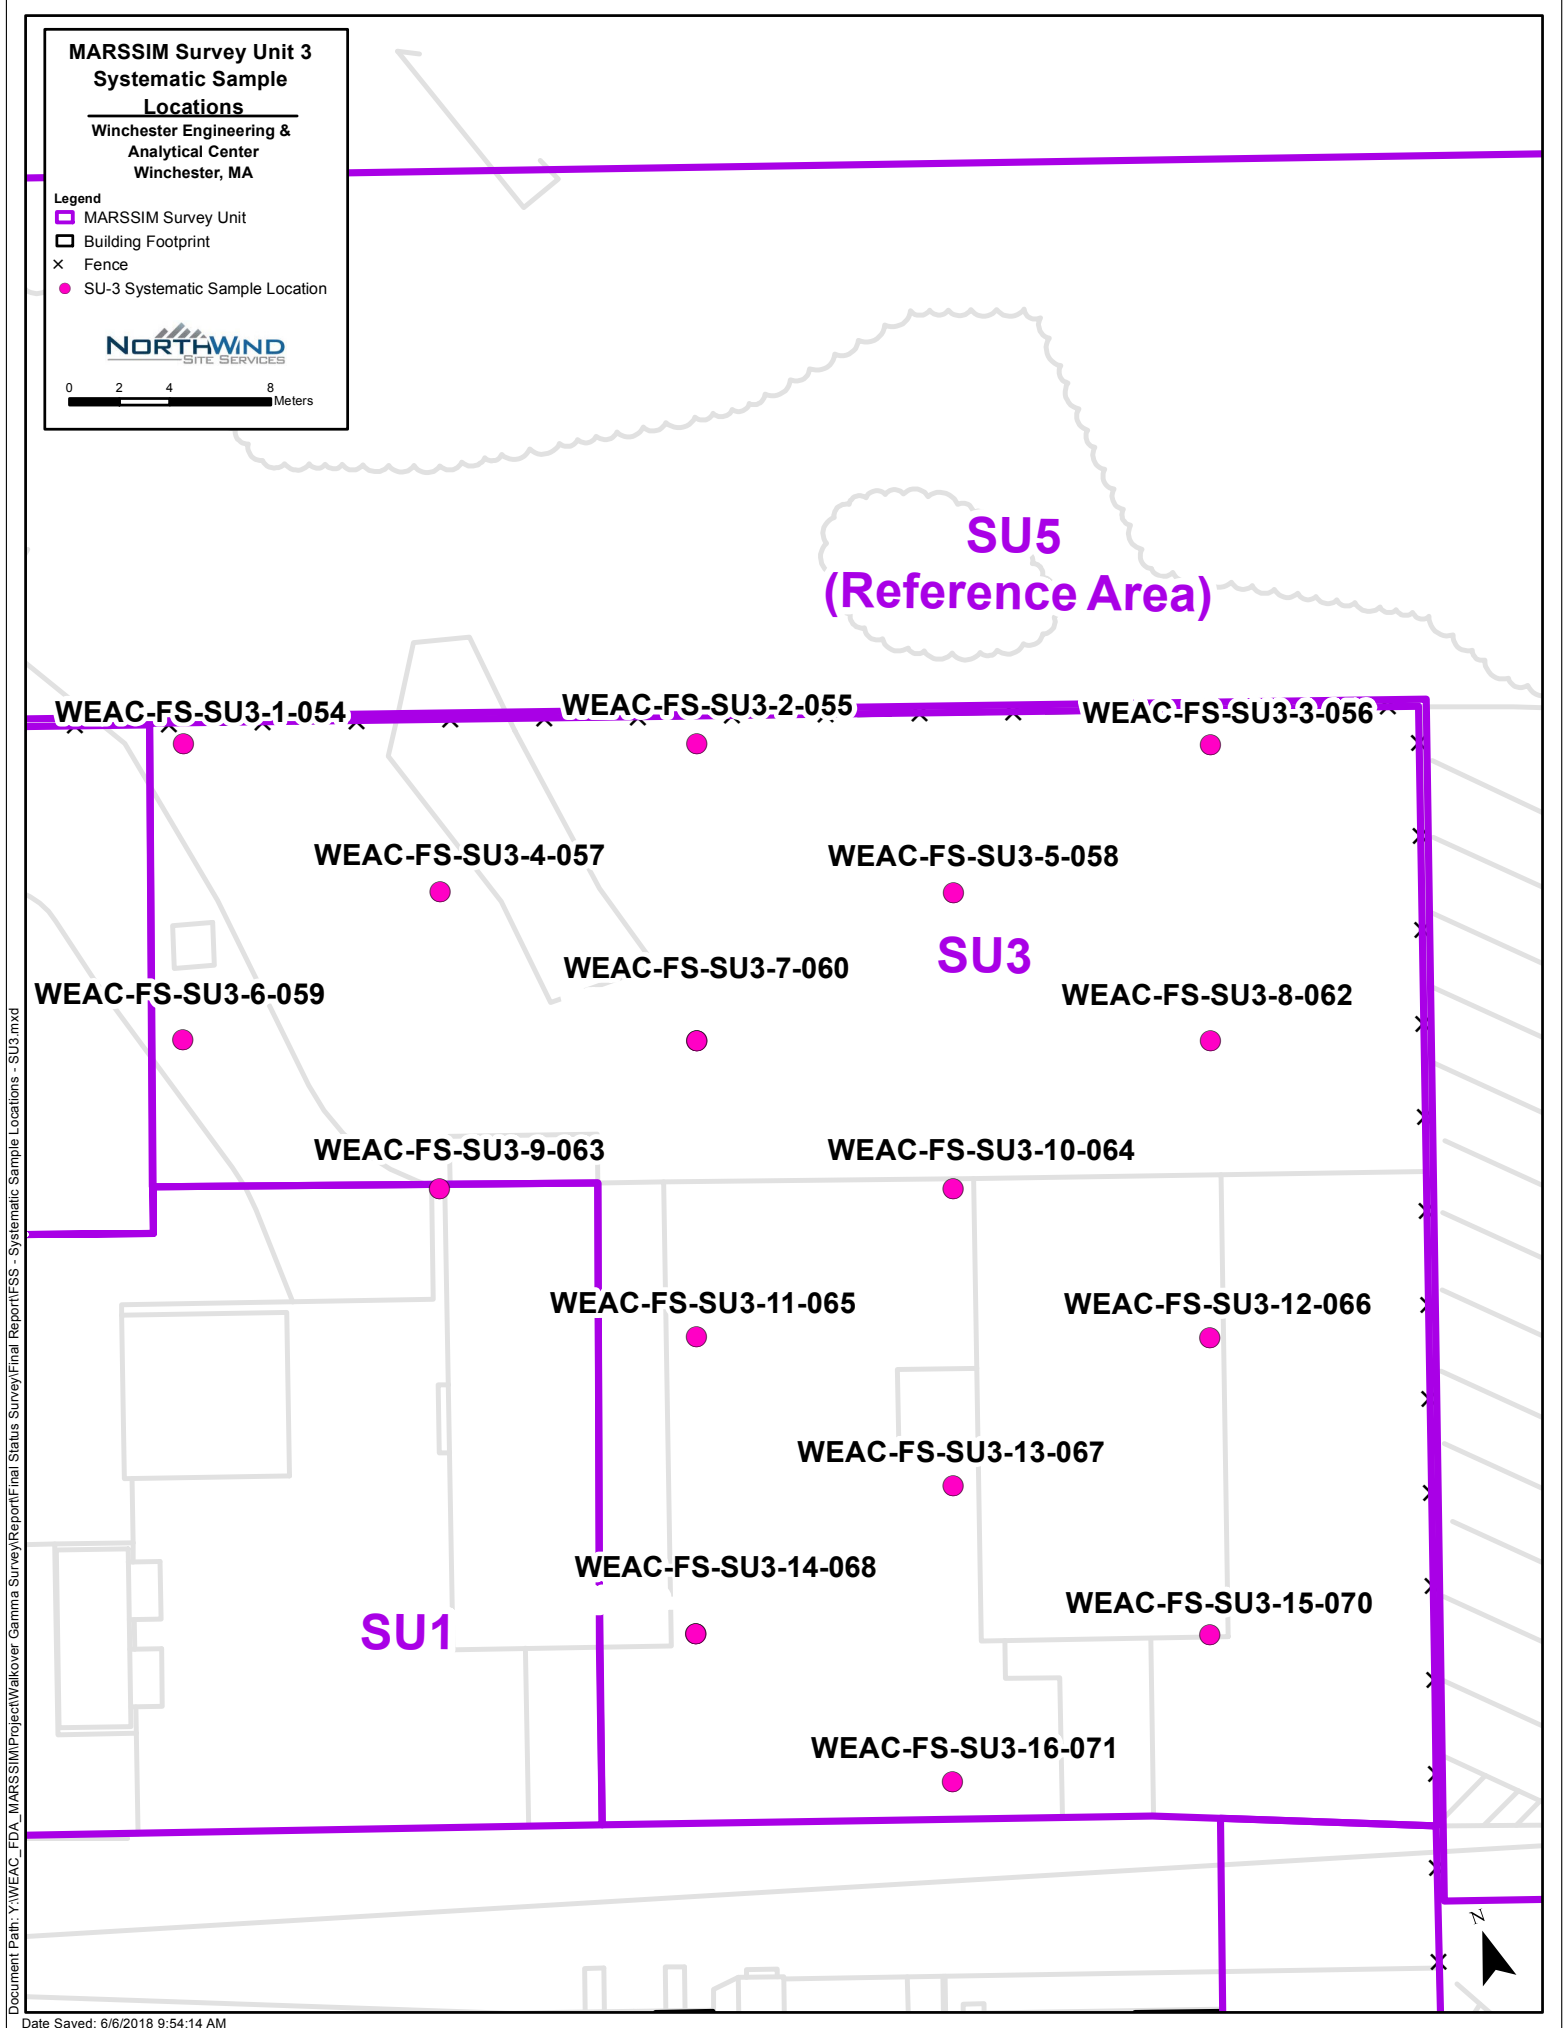

**MARSSIM Survey Unit 3**

**Systematic Sample**

**Locations**

Winchester Engineering &  
Analytical Center  
Winchester, MA

**Legend**

-  MARSSIM Survey Unit
-  Building Footprint
-  Fence
-  SU-3 Systematic Sample Location

Document Path: Y:\WEAC\_FDA\_MARSSIM\Project\Walkover\_Gamma\_Survey\Report\Final Status Survey\Final Report\FSS - Systematic Sample Locations - SU3.mxd