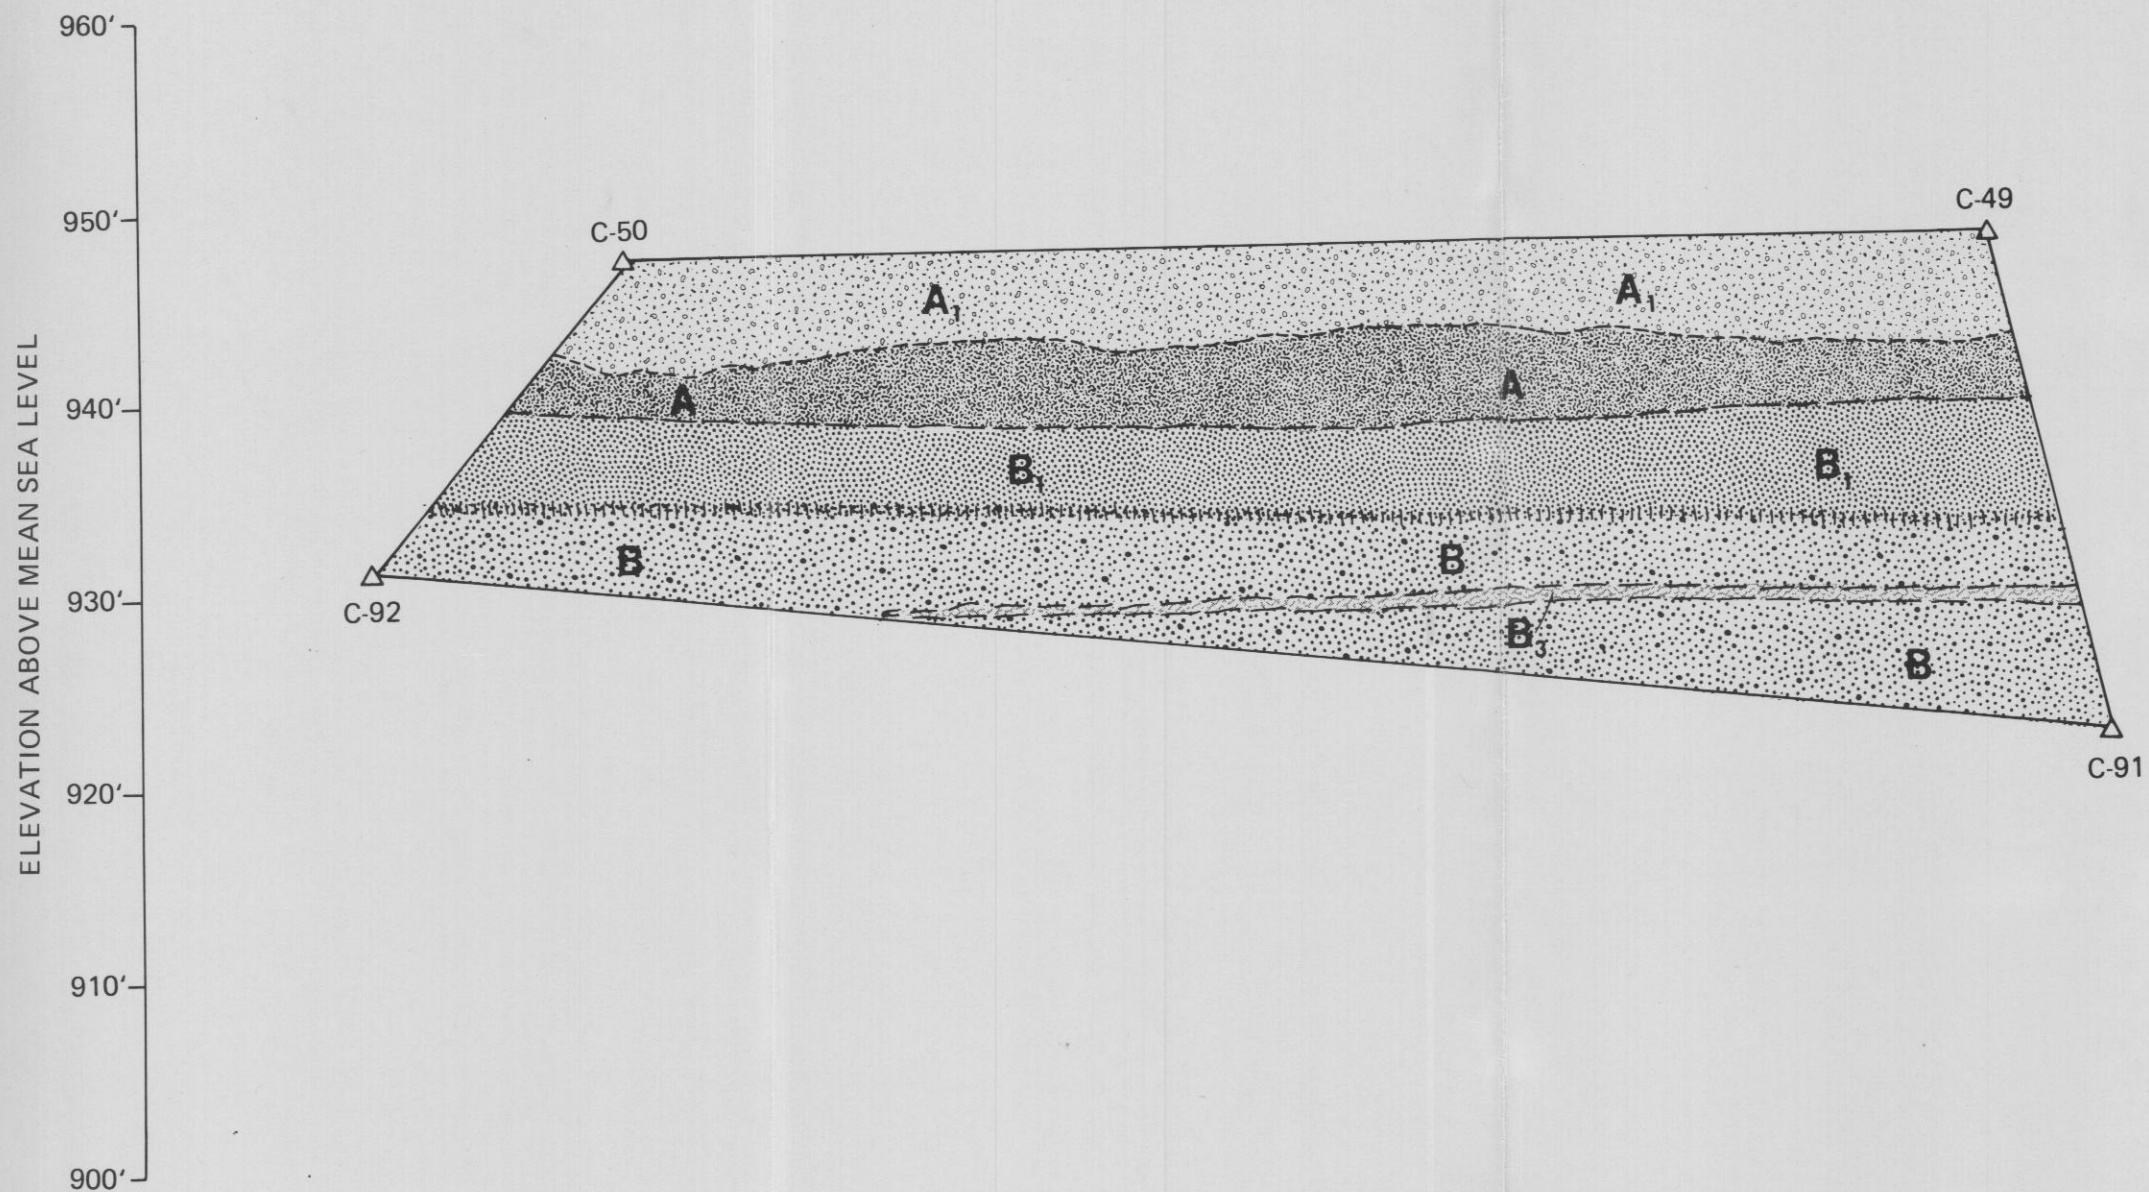

MAP AREA 34

MAP AREA 33

PRELIMINARY

Note: Refer to Plan View for explanation of geologic units, contacts and symbols.

SCALE: 1"=10'

	Arizona Nuclear Power Project Palo Verde Nuclear Generating Station Units 1, 2 & 3
	Unit 3 Power Block Excavation Vertical Projection of Map Areas 33 + 34

Project Number 76-056-80

D