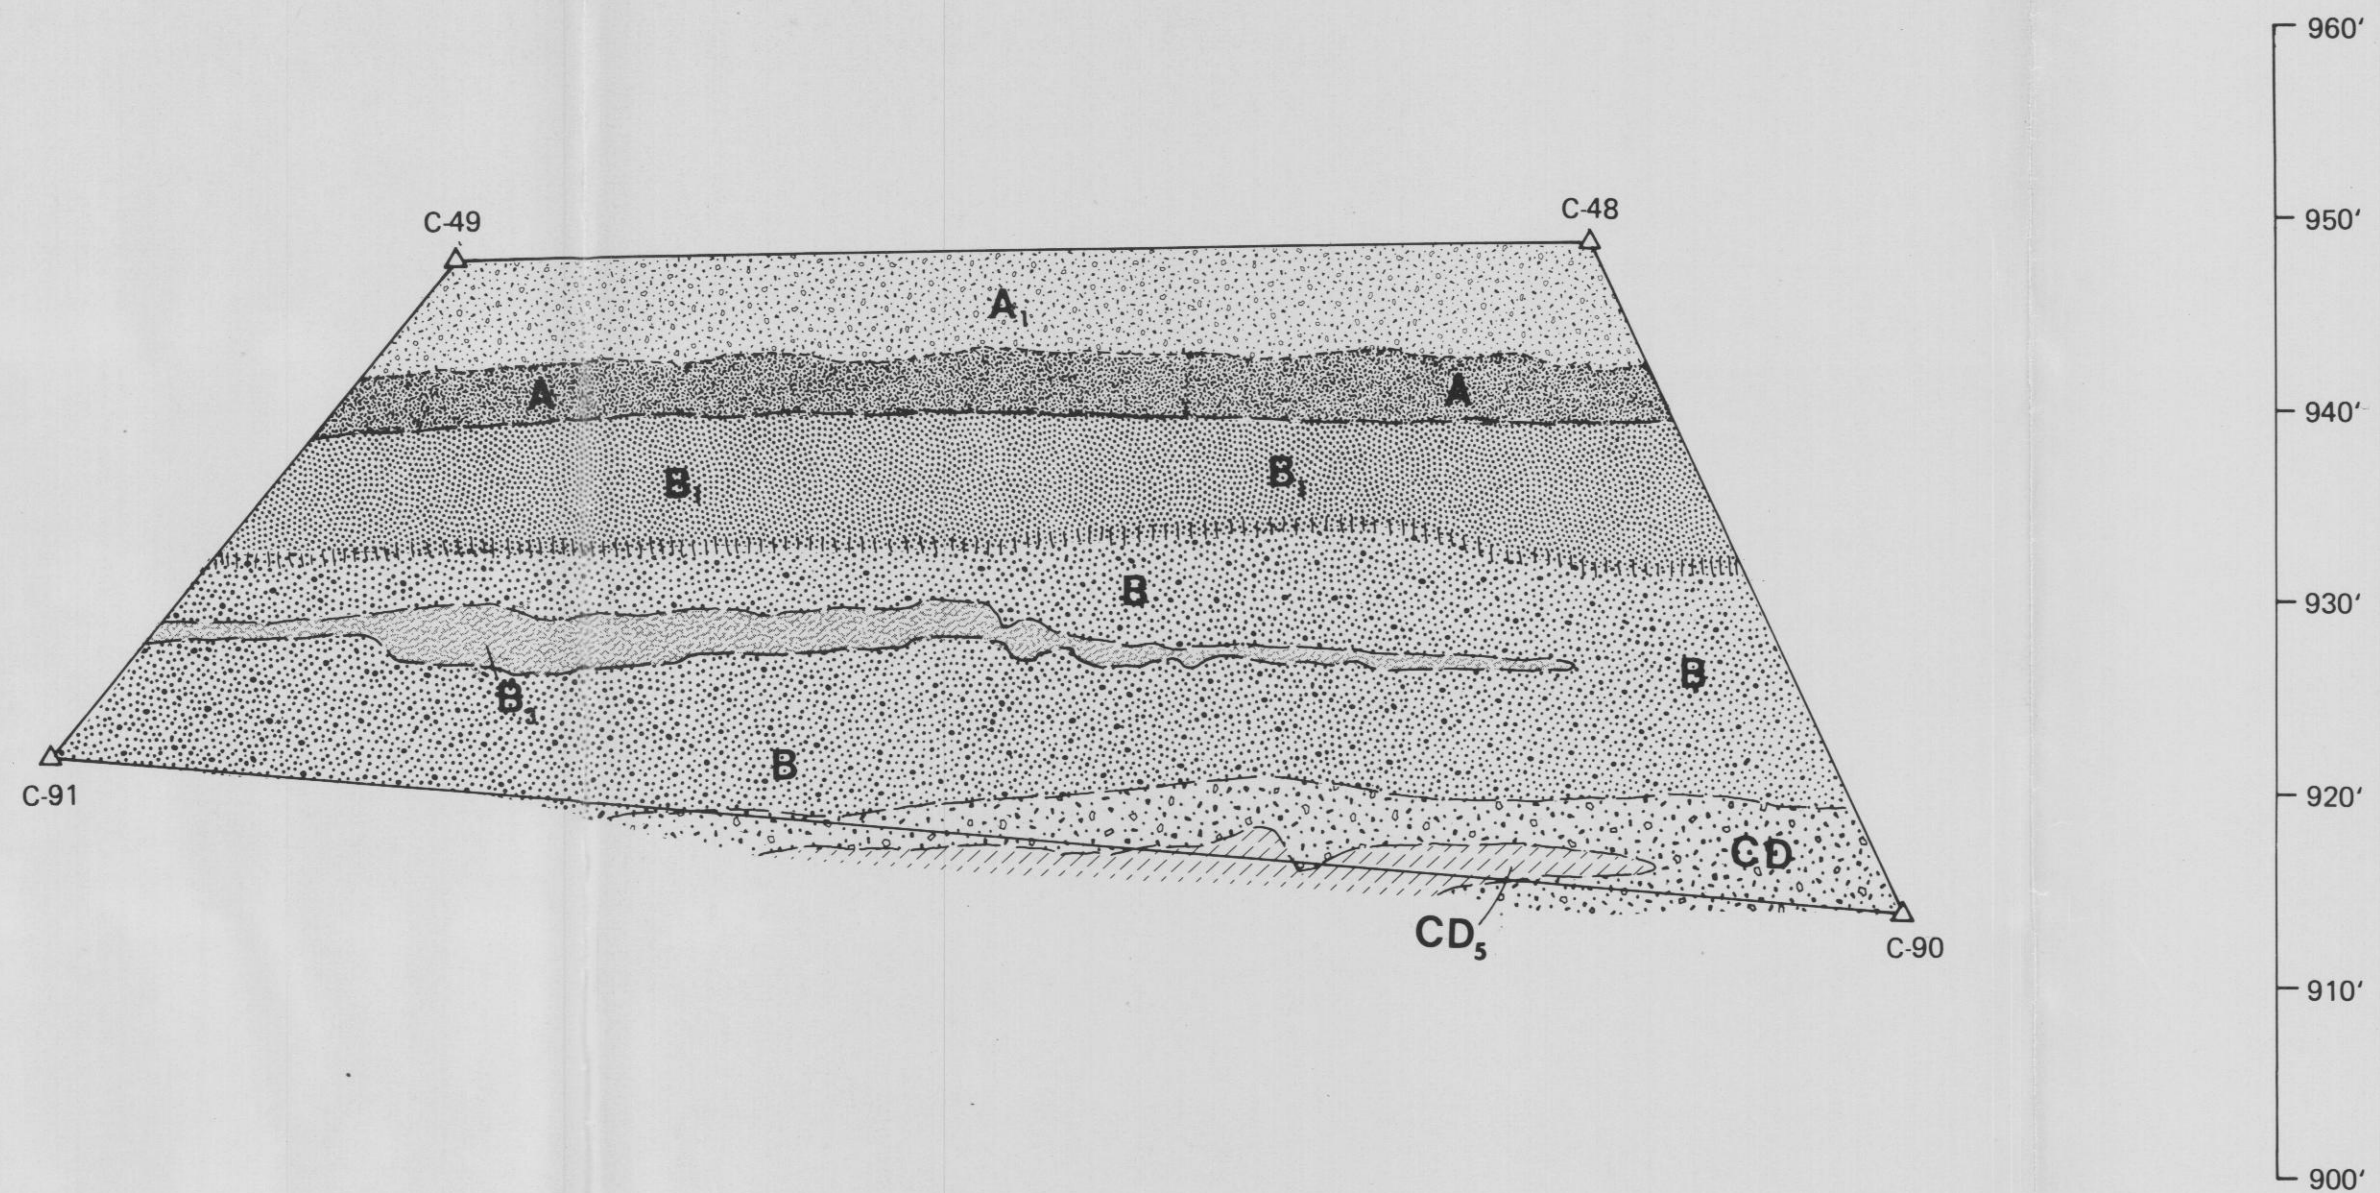

MAP AREA 34

MAP AREA 33

PRELIMINARY

Note: Refer to Plan View for explanation of geologic units, contacts and symbols.

SCALE: 1"=10'

	Arizona Nuclear Power Project Palo Verde Nuclear Generating Station Units 1, 2 & 3
	Unit 3 Power Block Excavation Vertical Projection of Map Areas 33 + 34

Project Number 76-056-80

D