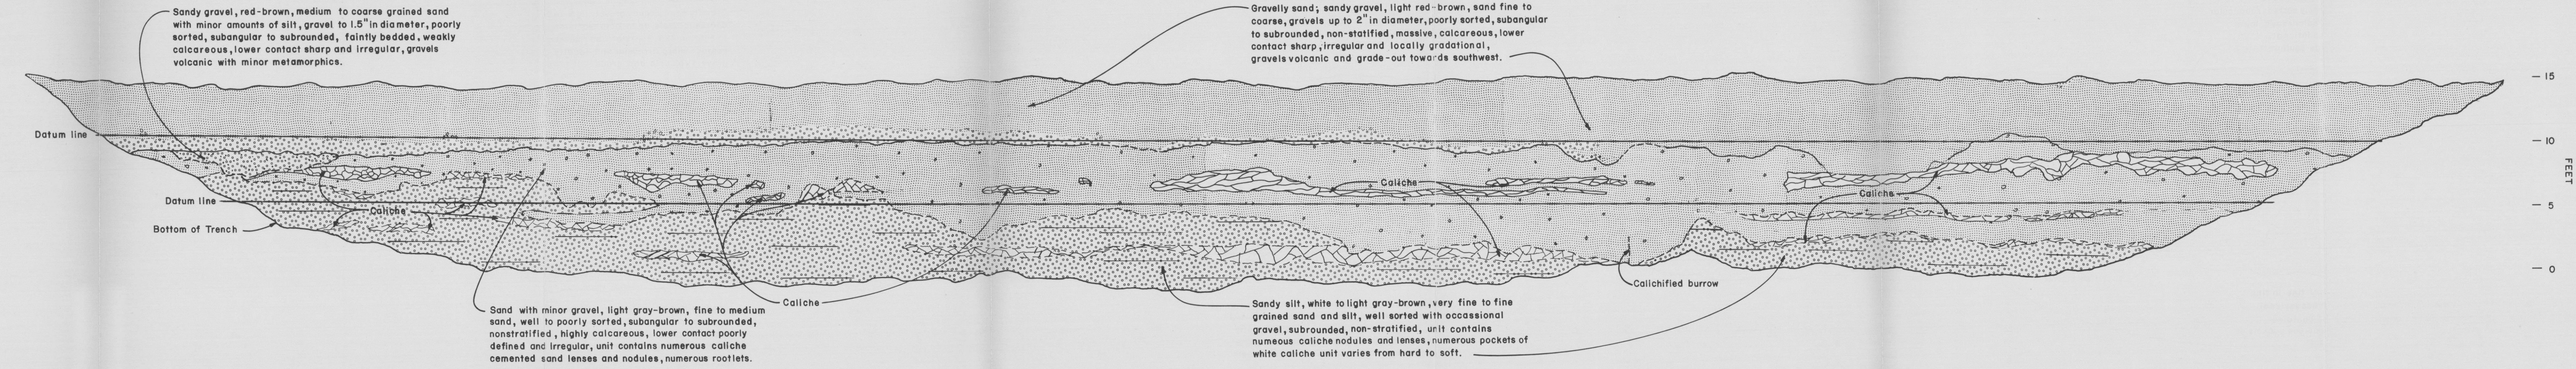

BACKHOE TRENCH PV-BH-31

FEET

E