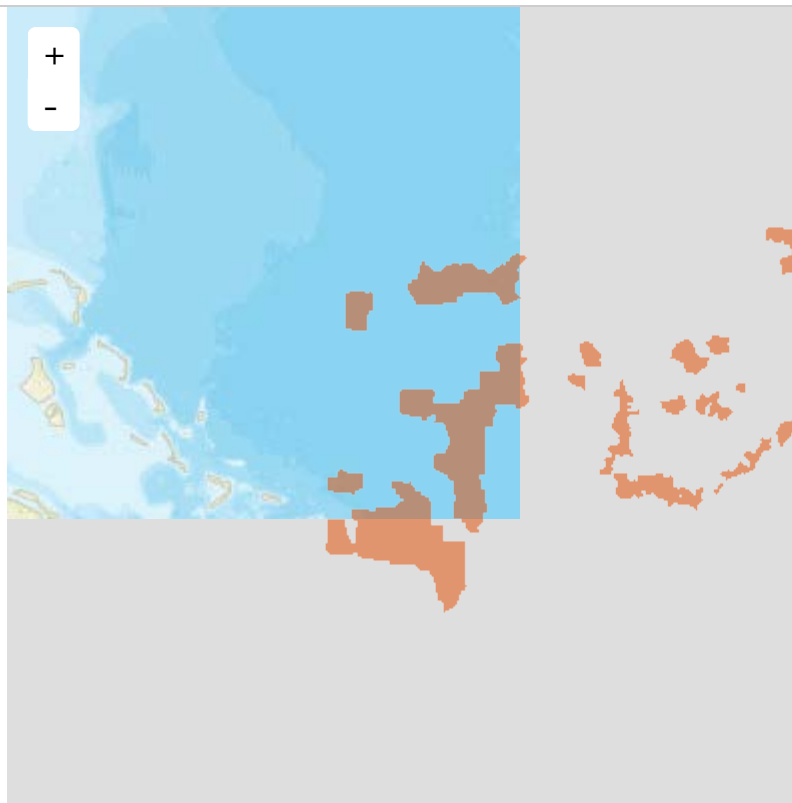

Listing Status: **Endangered**

Where Listed: **WHEREVER FOUND**

General Information

No description available.

The species historical range included Alabama, Arkansas, Illinois, Indiana, Kentucky, Louisiana, Missouri, Ohio, Pennsylvania, Tennessee, Virginia, West Virginia. See below for information about where the species is known or believed to occur.

Current Listing Status Summary

Status	Date Listed	Lead Region	Where Listed
Endangered	06/14/1976	Southeast Region (Region 4)	Wherever found

» [Range Information](#)

Current Range

Wherever found

Zoom in! Some species' locations may be small and hard to see from a wide perspective. To narrow-in on locations, check the state and county lists (below) and then use the zoom tool.

- Wherever found

Listing status: **Endangered**

- States/US Territories in which this population is known to or is believed to occur: Alabama , Arkansas , Illinois , Kentucky , Louisiana , Missouri , Ohio , Tennessee , Virginia , West Virginia
- US Counties in which this population is known to or is believed to occur: [View All](#)
- USFWS Refuges in which this population is known to occur: Cache River National Wildlife Refuge, Dale Bumpers White River National Wildlife Refuge, Fern Cave National Wildlife Refuge, ... [Show All Refuges](#)