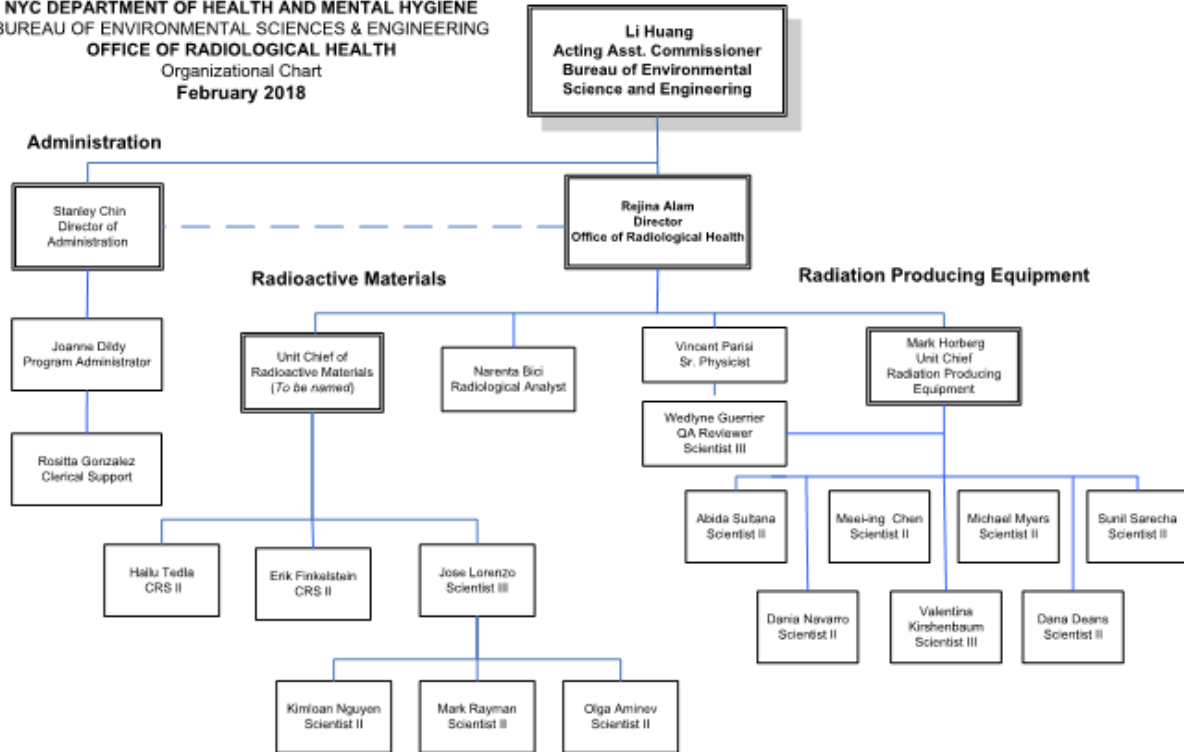

NYC DEPARTMENT OF HEALTH AND MENTAL HYGIENE
 BUREAU OF ENVIRONMENTAL SCIENCES & ENGINEERING
OFFICE OF RADIOLOGICAL HEALTH
 Organizational Chart
 February 2018

(c) n/a