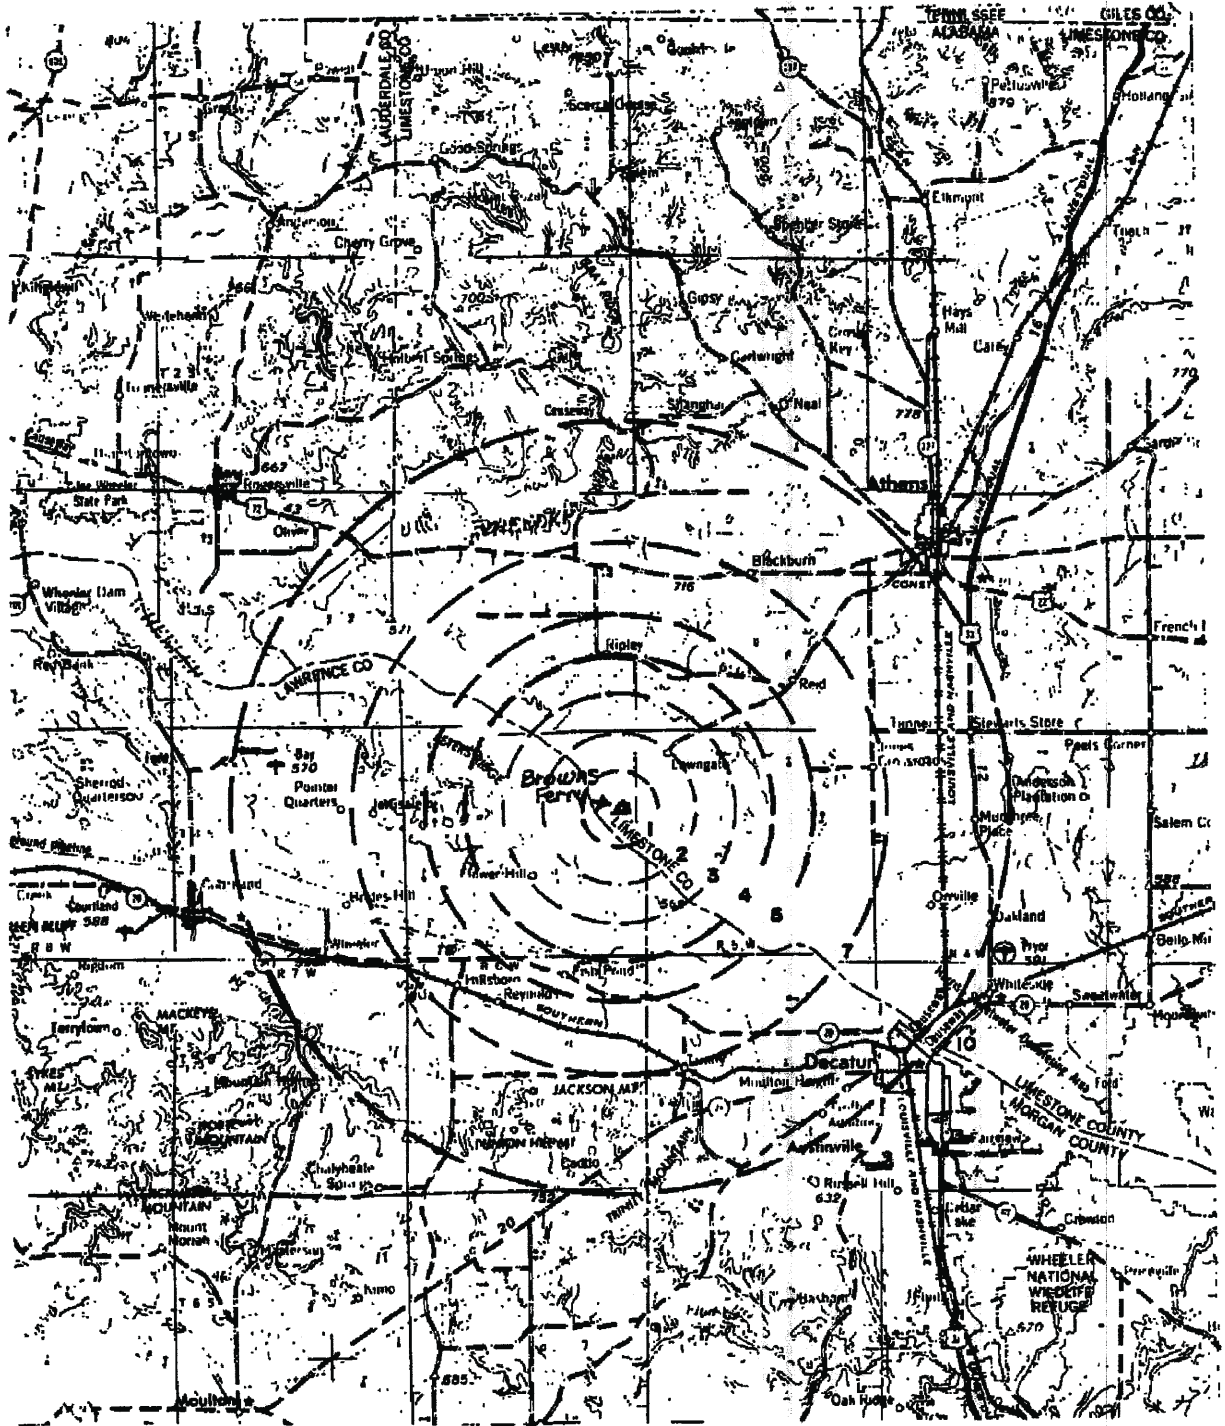

**BROWNS FERRY NUCLEAR PLANT
 FINAL SAFETY ANALYSIS REPORT**

Browns Ferry Site Location Map -
 60 Mile Radius
FIGURE 2.2-1
 HISTORICAL

AMENDMENT 18

**BROWNS FERRY NUCLEAR PLANT
FINAL SAFETY ANALYSIS REPORT**

**Browns Ferry Site Location Map -
10 Mile Radius
FIGURE 2.2-2
HISTORICAL**

BFN-16

Figure 2.2-3 has been deleted.