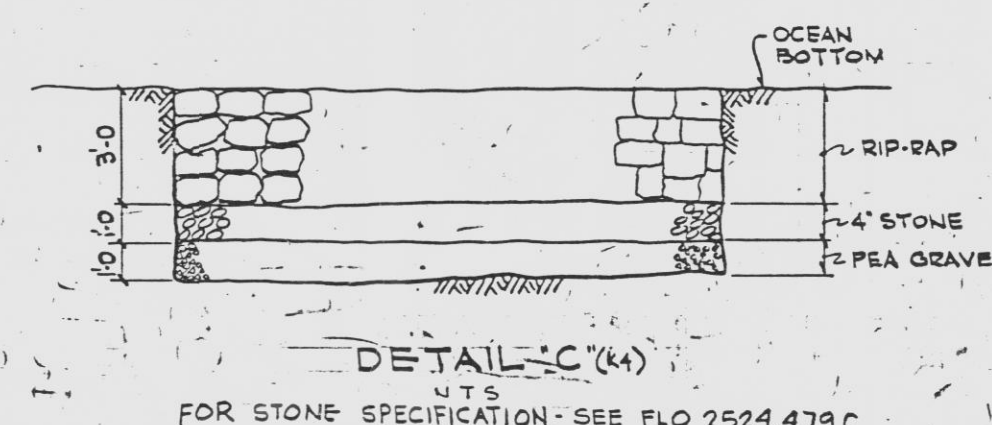

DETAIL B (4) 1/2" = 1'-0"