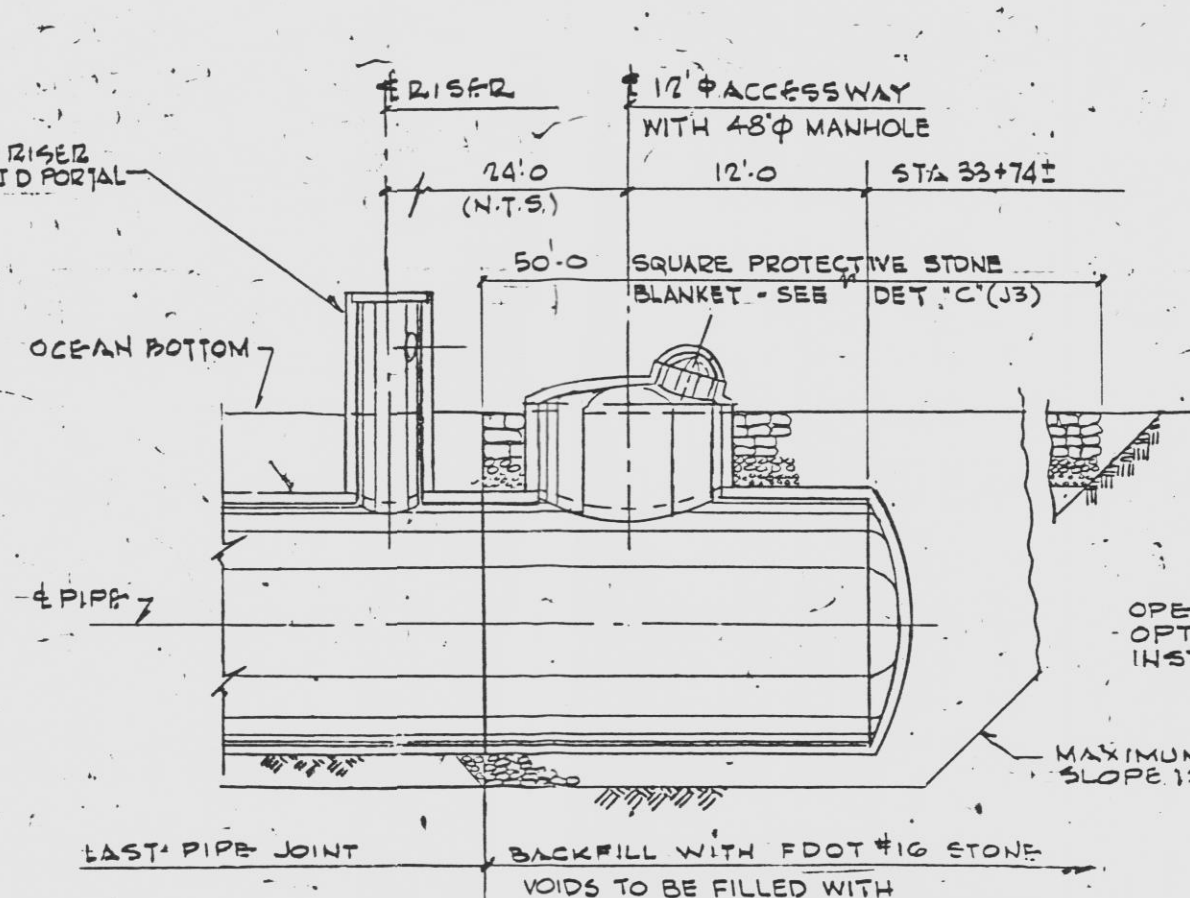

DETAIL B (4) 1/2" = 1'-0"