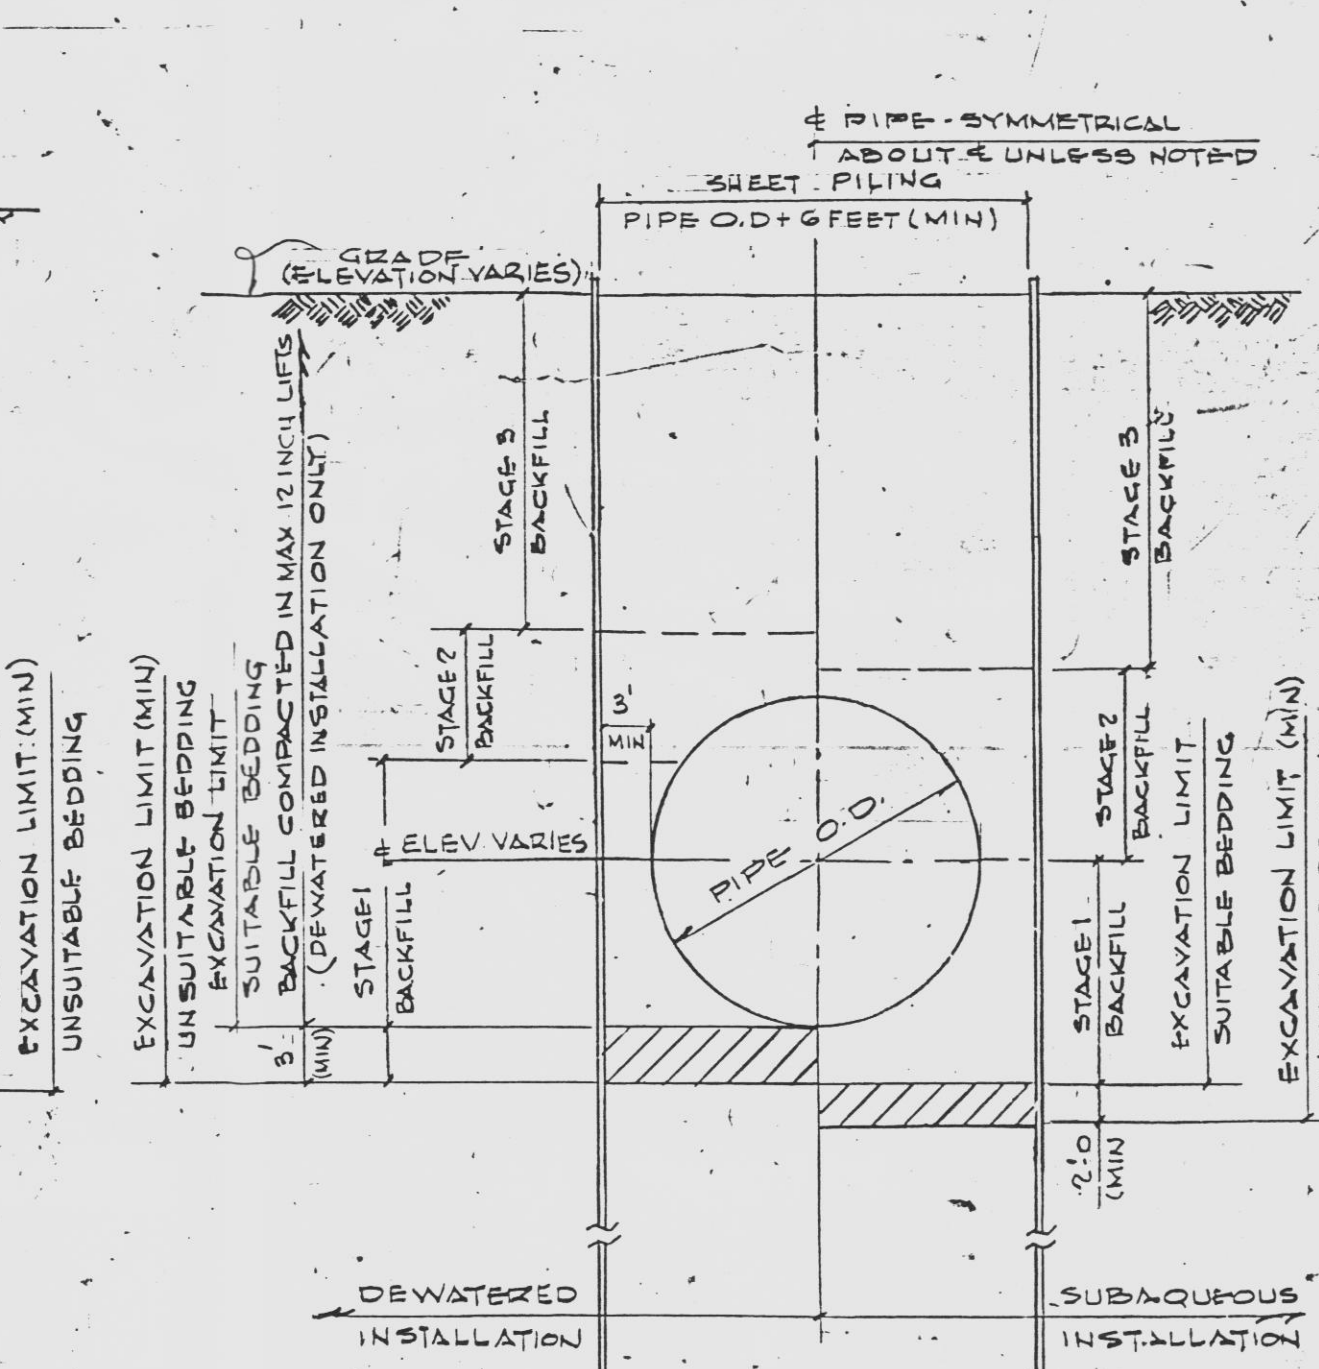

DETAIL E (5) 1/2" = 1'-0"