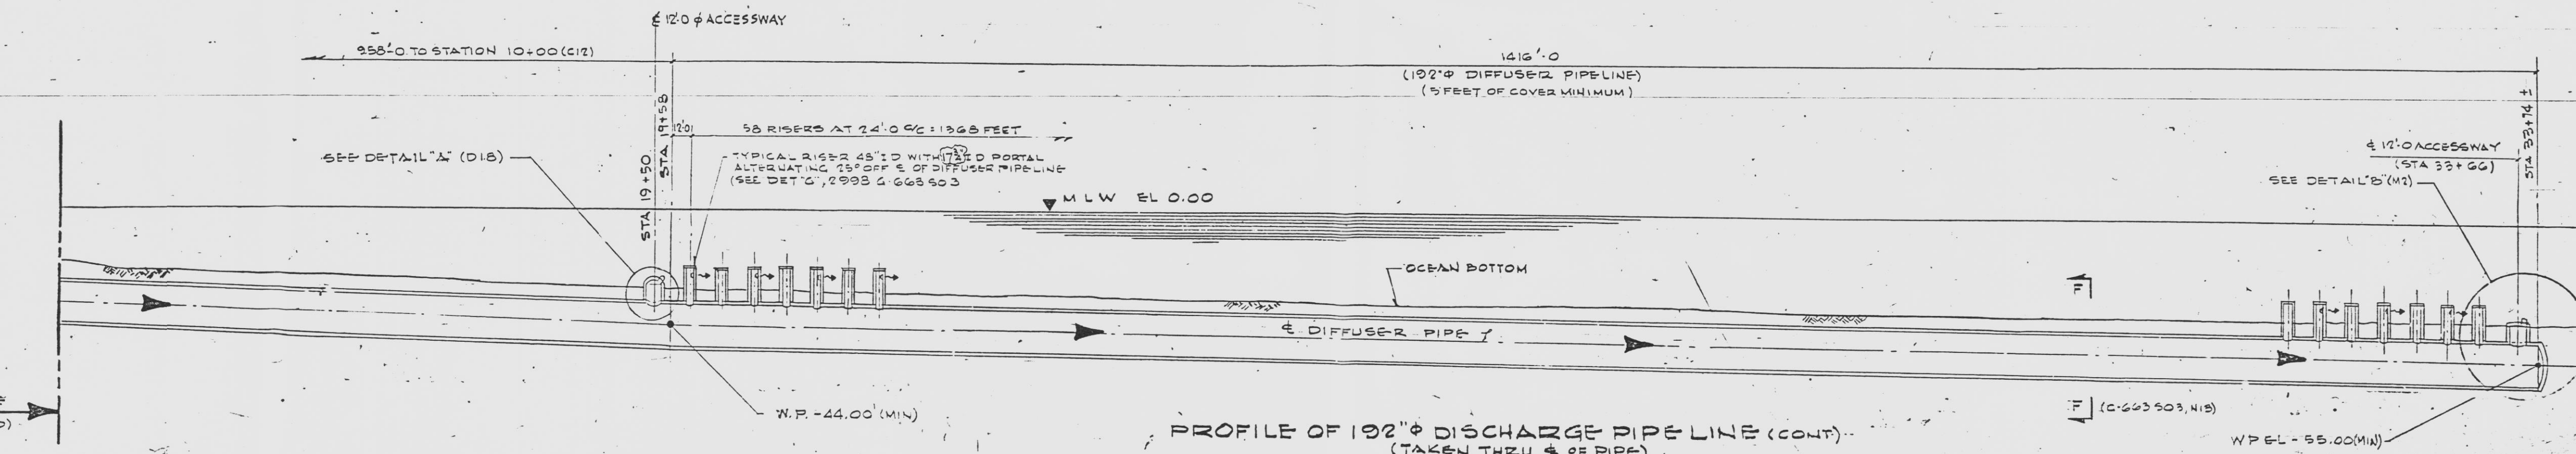

PROFILE OF 102" DISCHARGE PIPELINE
(TAKEN THRU ϕ OF PIPE)
SCALE: HORIZ 1:60 VERT 1:30

PROFILE OF 102" DISCHARGE PIPELINE (CONT.)
(TAKEN THRU ϕ OF PIPE)
SCALE: HORIZ 1:60 VERT 1:30

NOTES:
FOR INSTALLATION OF OCEAN DISCHARGE PIPE LINE AS AN OPTION ONE RUN OF SHEET PILING CAN BE PROVIDED.
PIPE & W.P. ELEVATIONS ARE THE HIGHEST ELEVATIONS. THE ϕ ELEVATIONS WILL BE DETERMINED BY THE CONTOUR AND THE SPECIFIED COVER DIMENSIONS.
THE SIZE, LENGTH, TOP ELEVATION AND ARRANGEMENT OF SHEET PILING SHALL BE THE RESPONSIBILITY OF THE INSTALLING CONTRACTOR.
F.D.O.T. DENOTES FLORIDA DEPARTMENT OF TRANSPORTATION STANDARD SPECIFICATIONS FOR ROAD & BRIDGE CONSTRUCTION - 1977.
FOR ADDITIONAL NOTES SEE DRAWING 2998-G-663-S01

REFERENCE DRAWINGS: 2998-A-2149
FOR ADDITIONAL REFERENCE DRAWINGS SEE 2998-G-663-S01