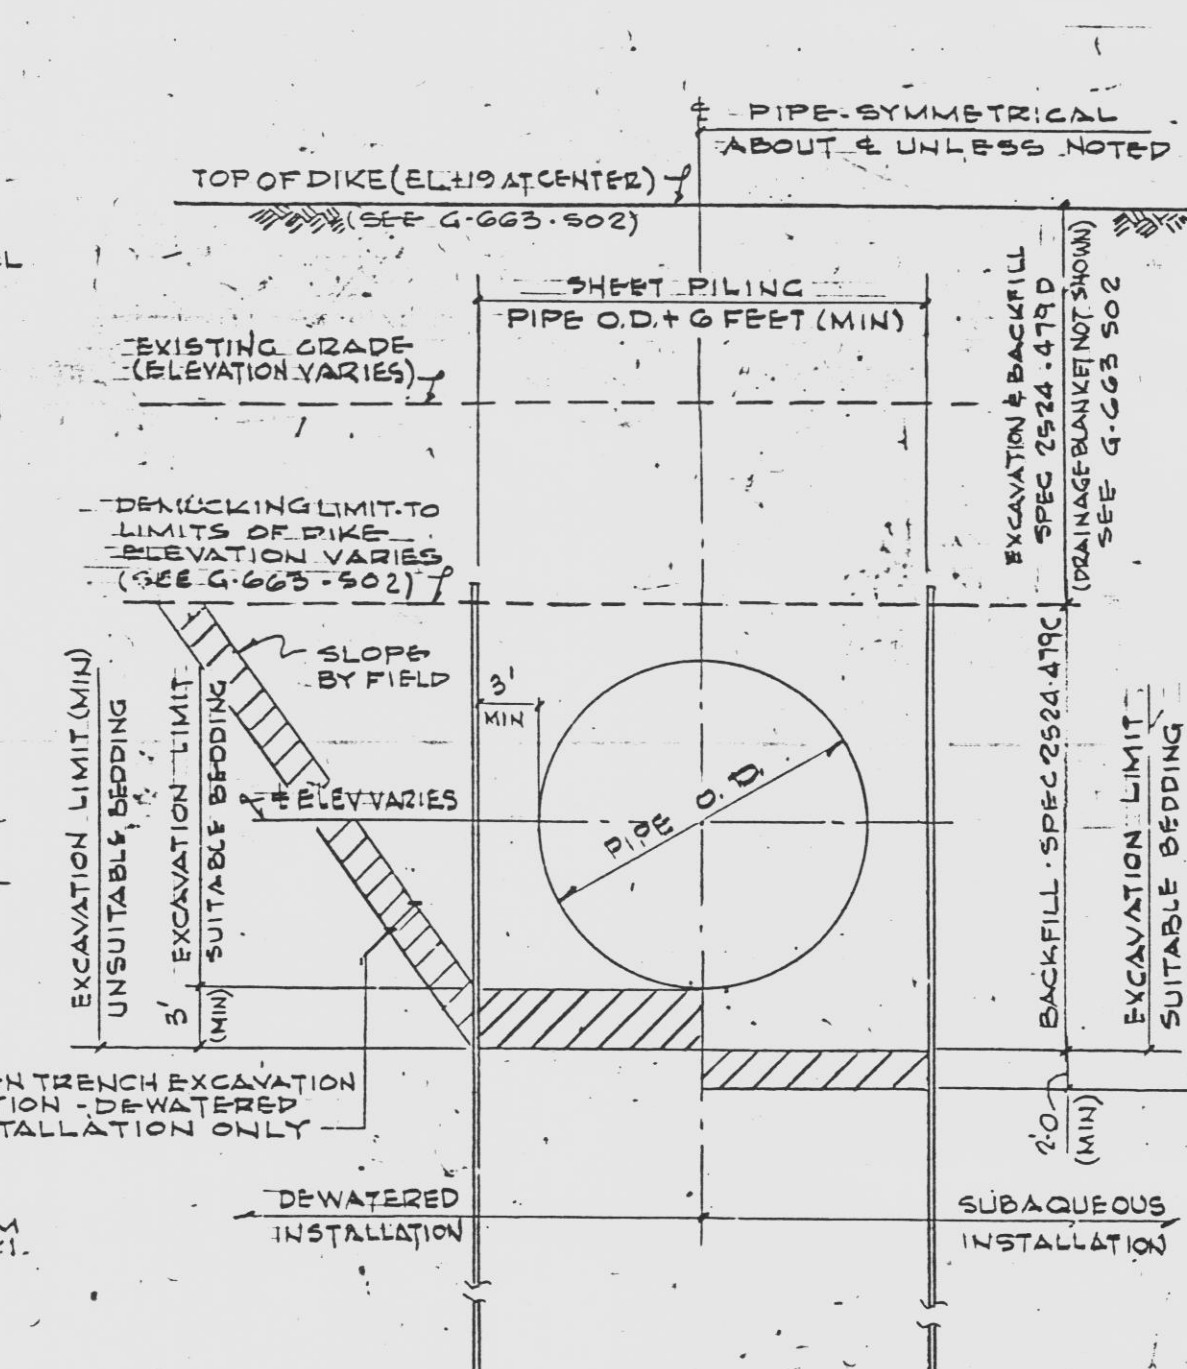

DETAIL D (5) 1/2" = 1'-0"