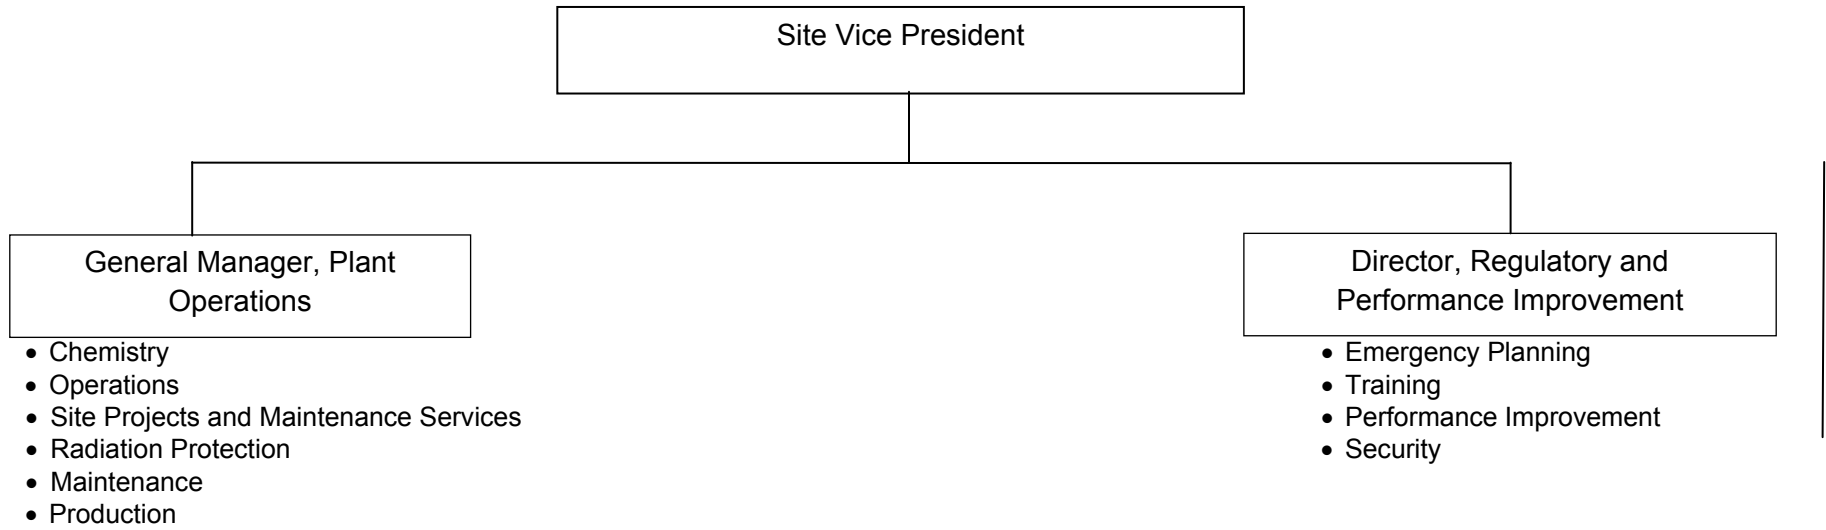

PALISADES NUCLEAR PLANT ORGANIZATION

**PLANT SPECIFIC TITLES FOR GENERIC TITLES  
LOCATED IN THE TECHNICAL SPECIFICATIONS**

Technical Specifications Generic Title (Sections 5.1 and 5.2)	Corresponding Plant Specific Title
Plant Superintendent	General Manager Plant Operations
Shift Supervisor	Shift Manager
Individual providing advisory technical support to the plant operations shift crew	Shift Engineer