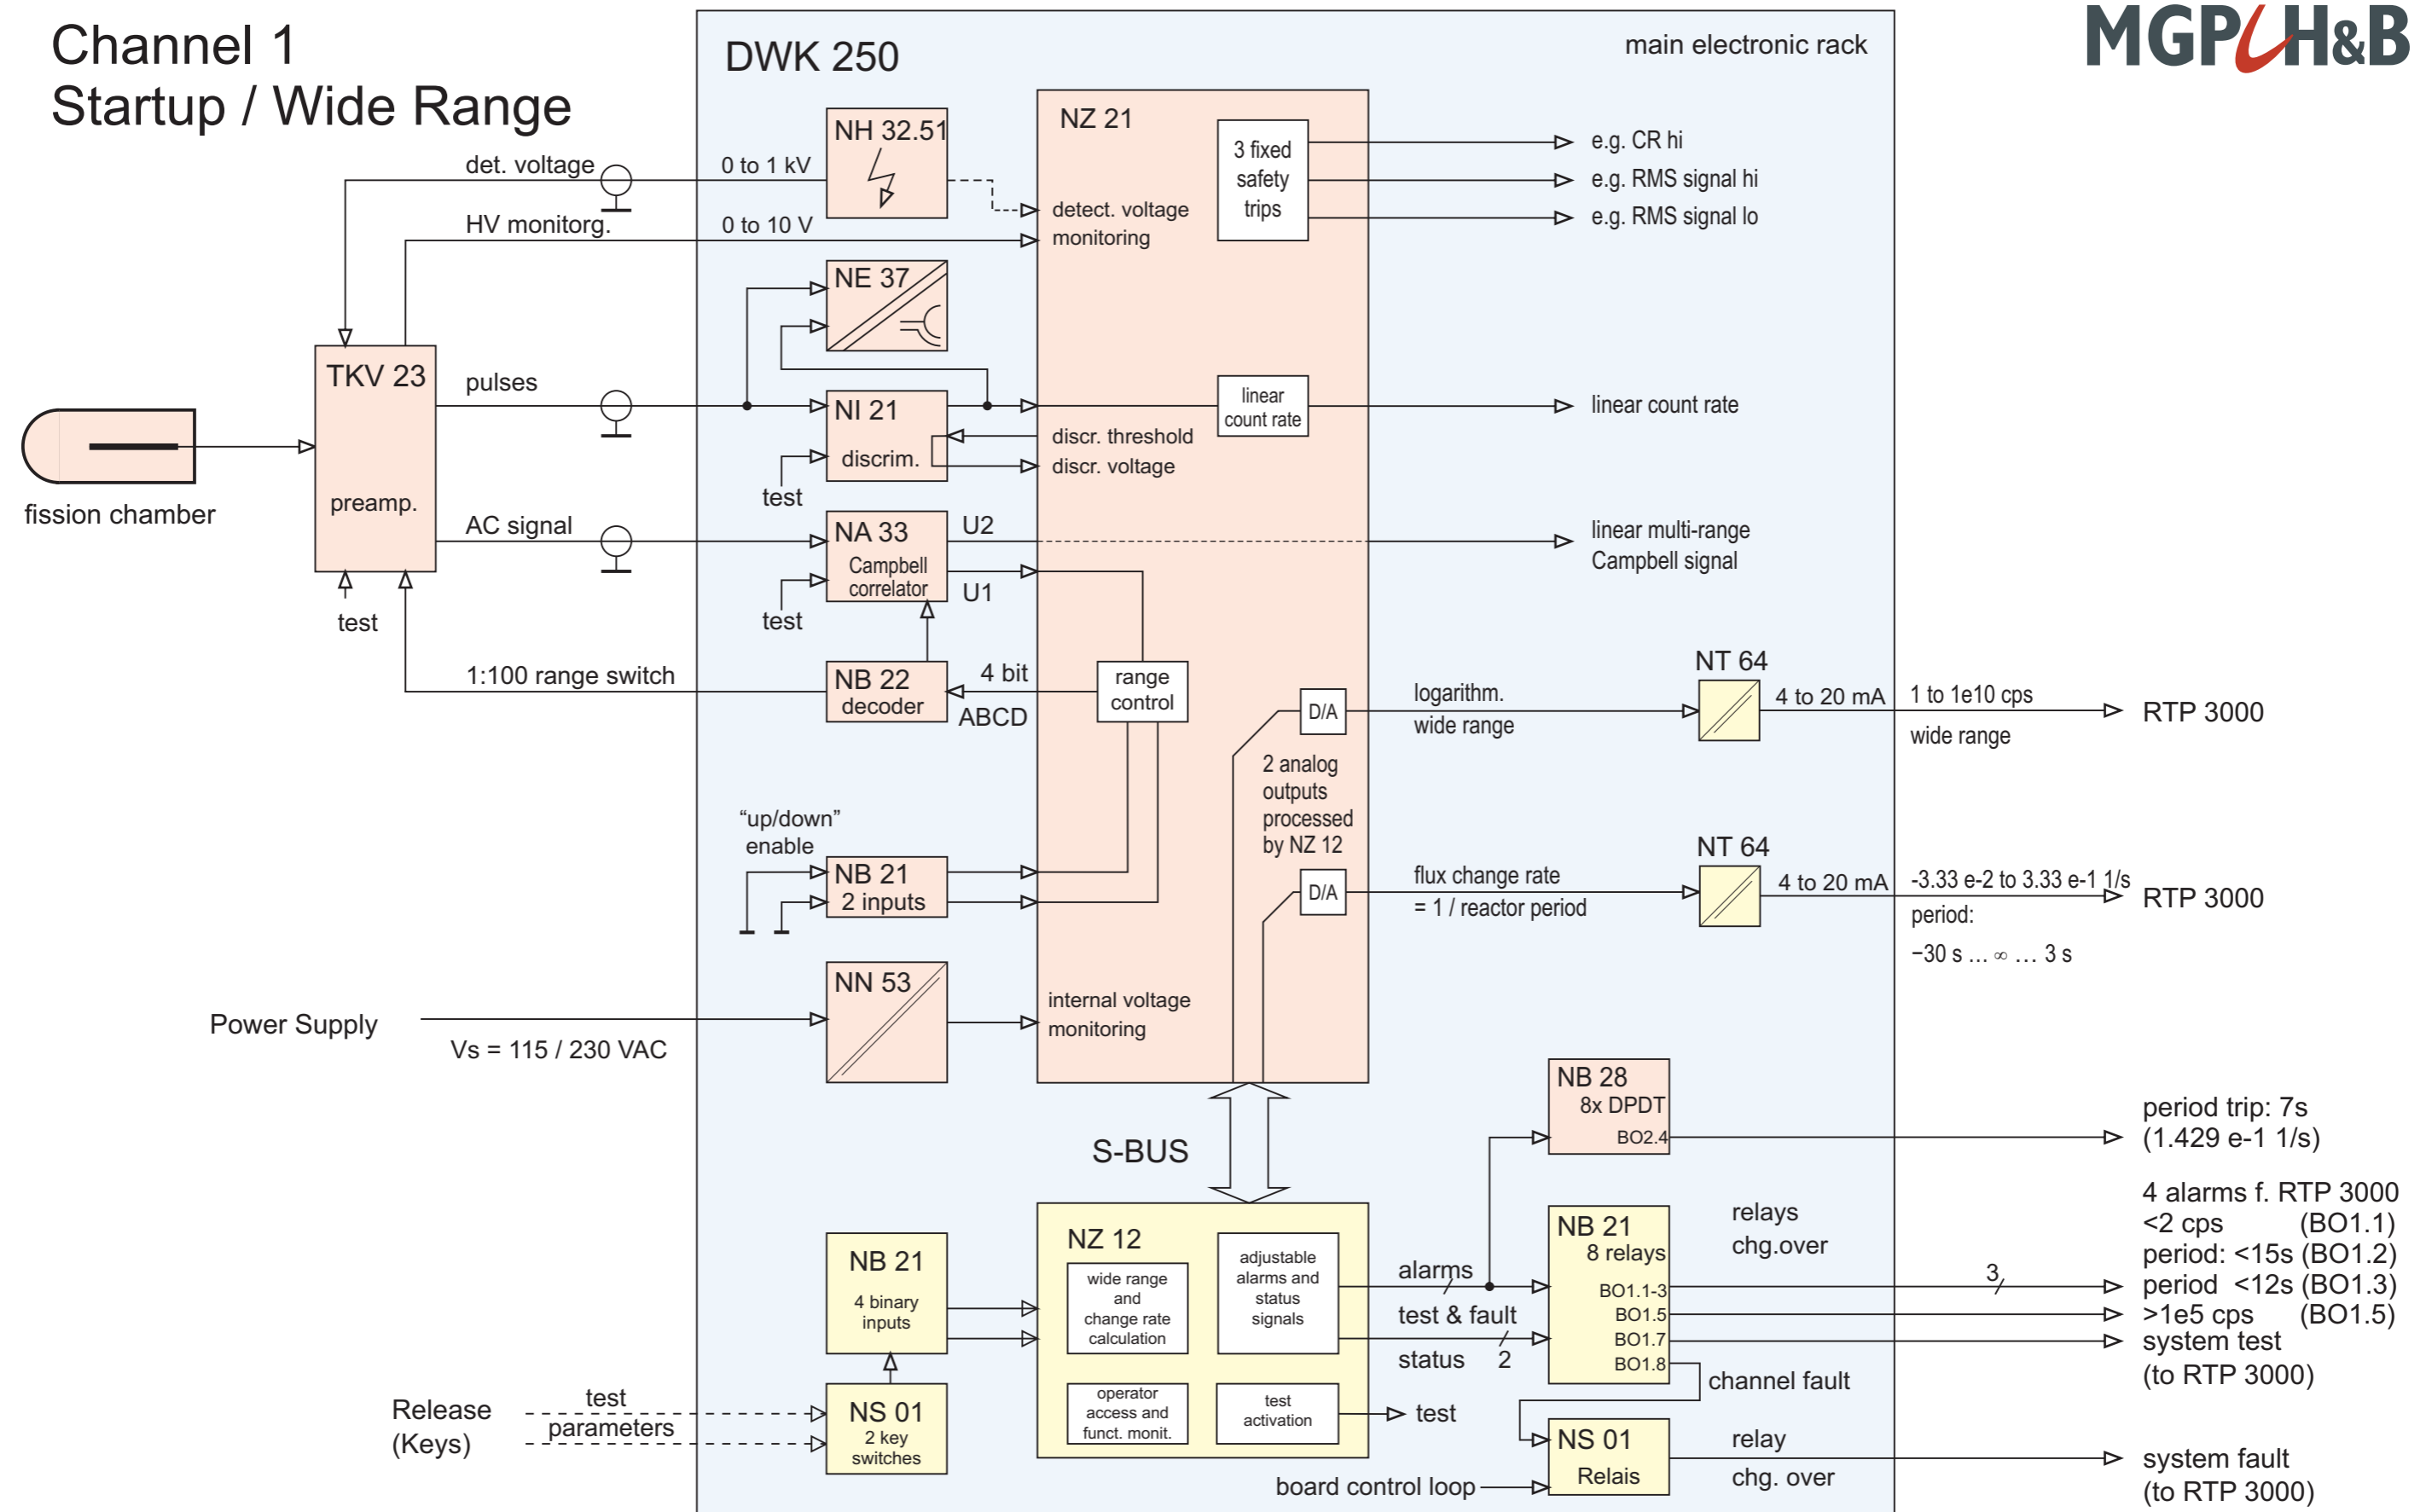

Channel 1 Startup / Wide Range

Reviewed, H. Bessel, 2016-07-05 MBS

Channel 1 Startup / Wide Range

2016-06-29 DBR
PJ0000396 P21 ed.1
reviewed: 7/24 approved: f

DWK 250: Purdue Digital Wide-Range Channel - Block Diagram