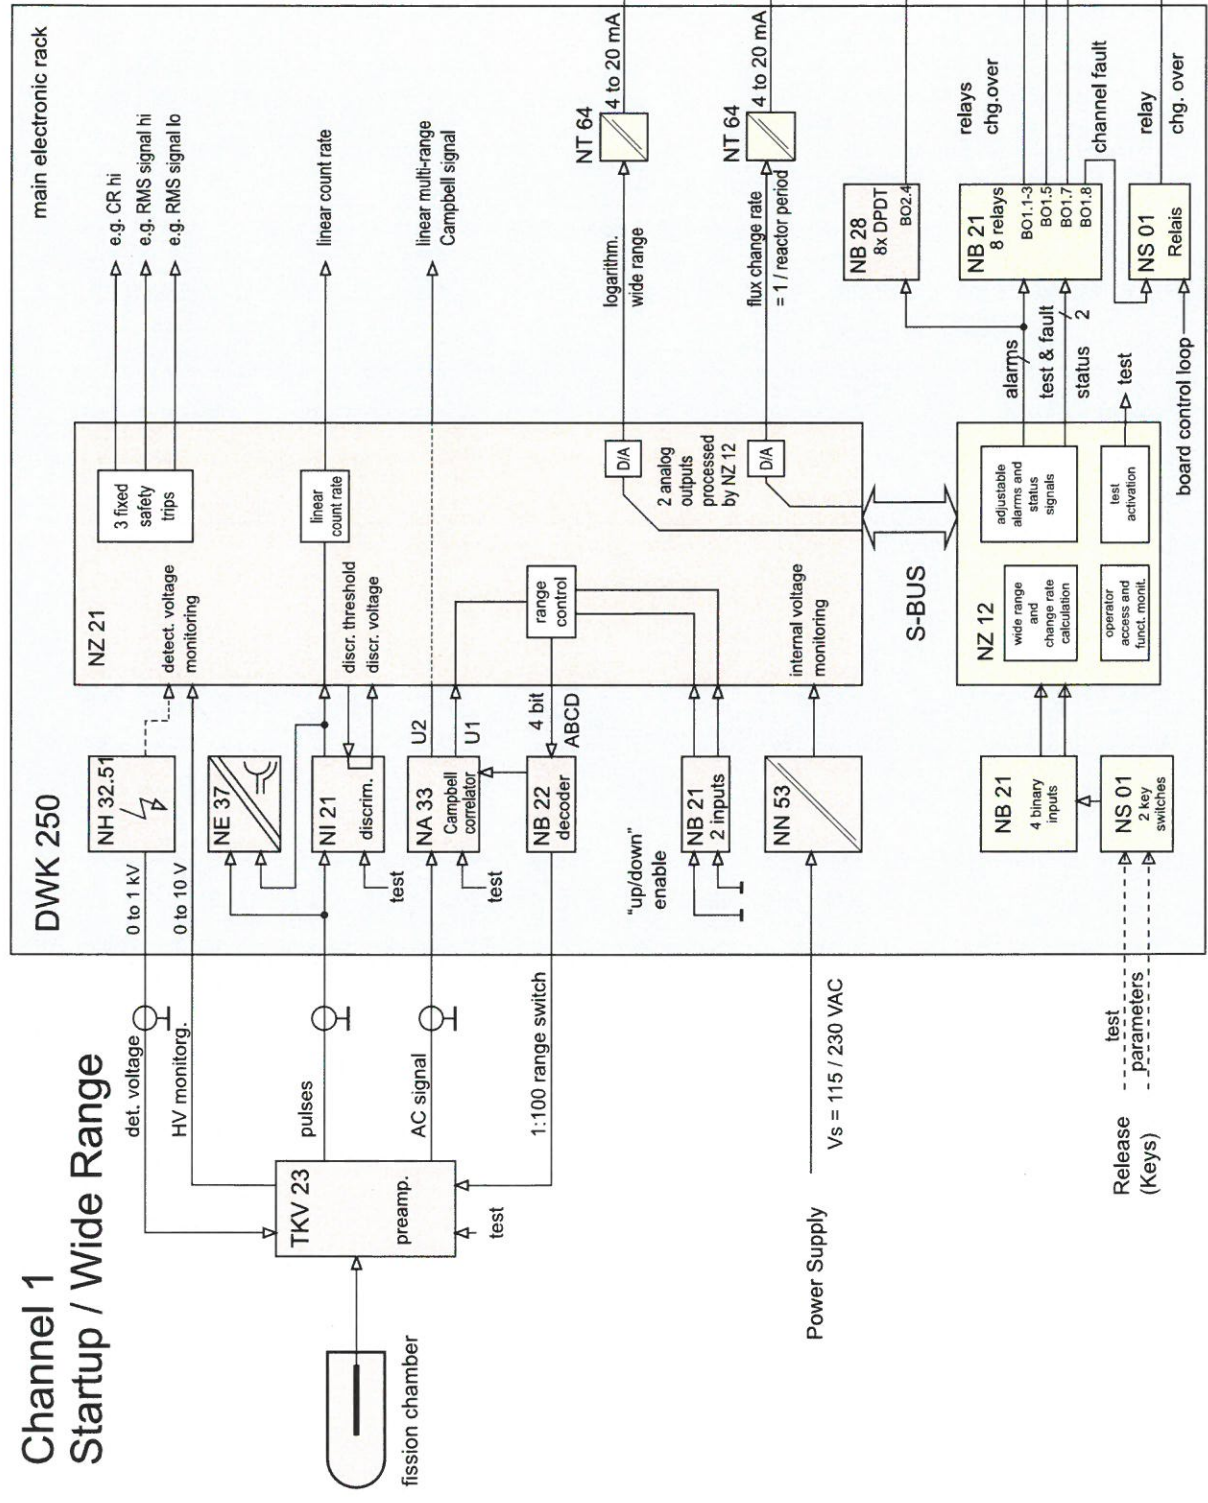

Channel 1 Startup / Wide Range

Reviewed, H. Bessel, 2016-07-05 MBS

Channel 1 Startup / Wide Range

2016-06-29 DBR
PJ0000396 P21 ed.1
reviewed: 7/24 approved: f

DWK 250: Purdue Digital Wide-Range Channel - Block Diagram