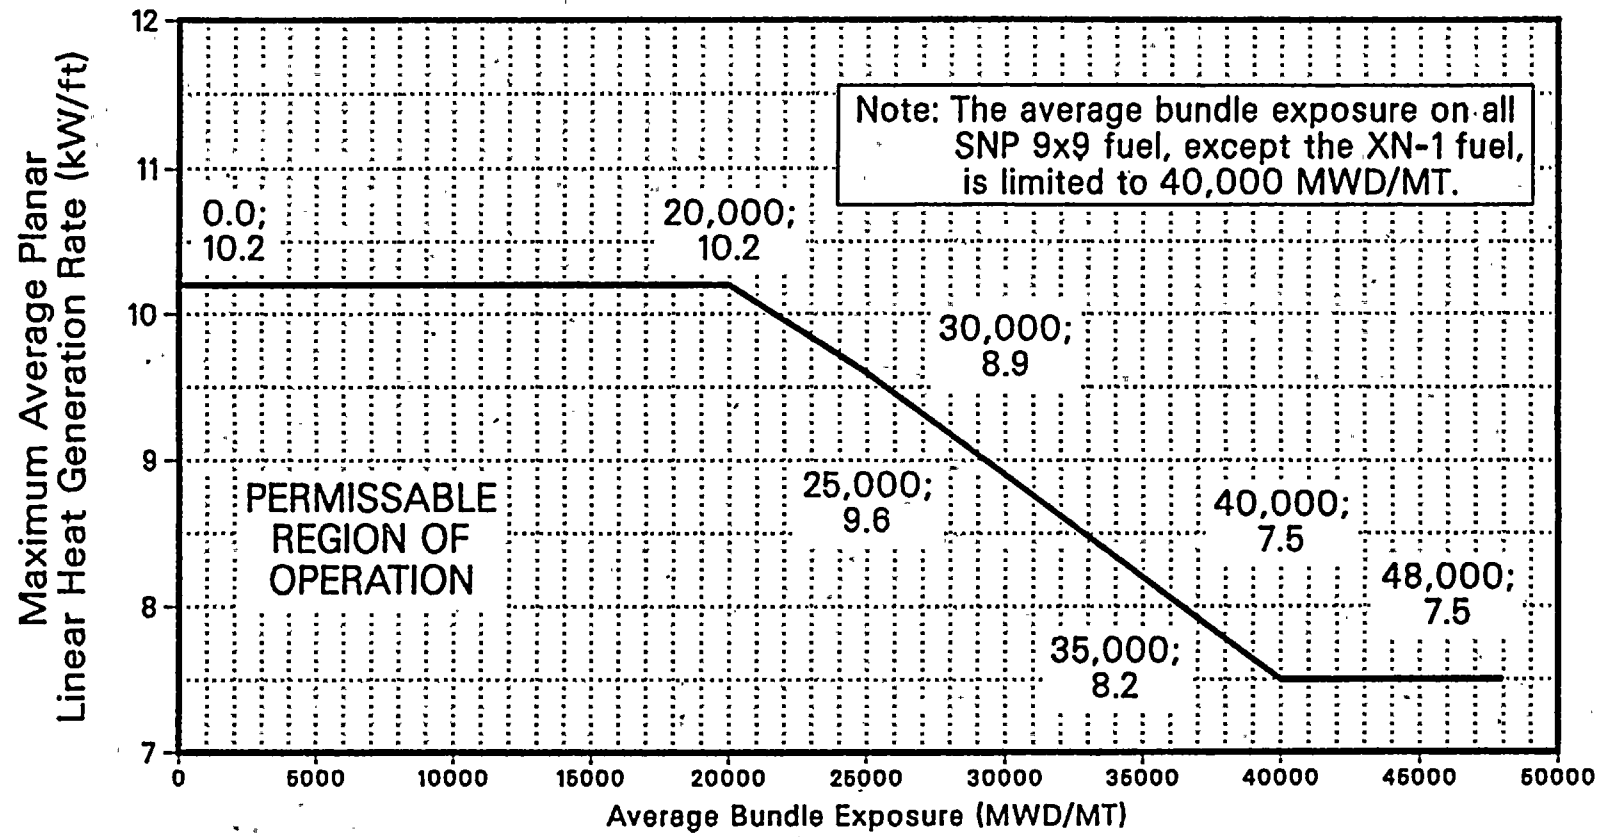

9207280017 920721
PDR ADDCK 05000388
PDR

MAXIMUM AVERAGE PLANAR LINEAR HEAT GENERATION RATE (MAPLHGR) VERSUS AVERAGE BUNDLE EXPOSURE
SNP 9X9 FUEL
FIGURE 3.2.1-1