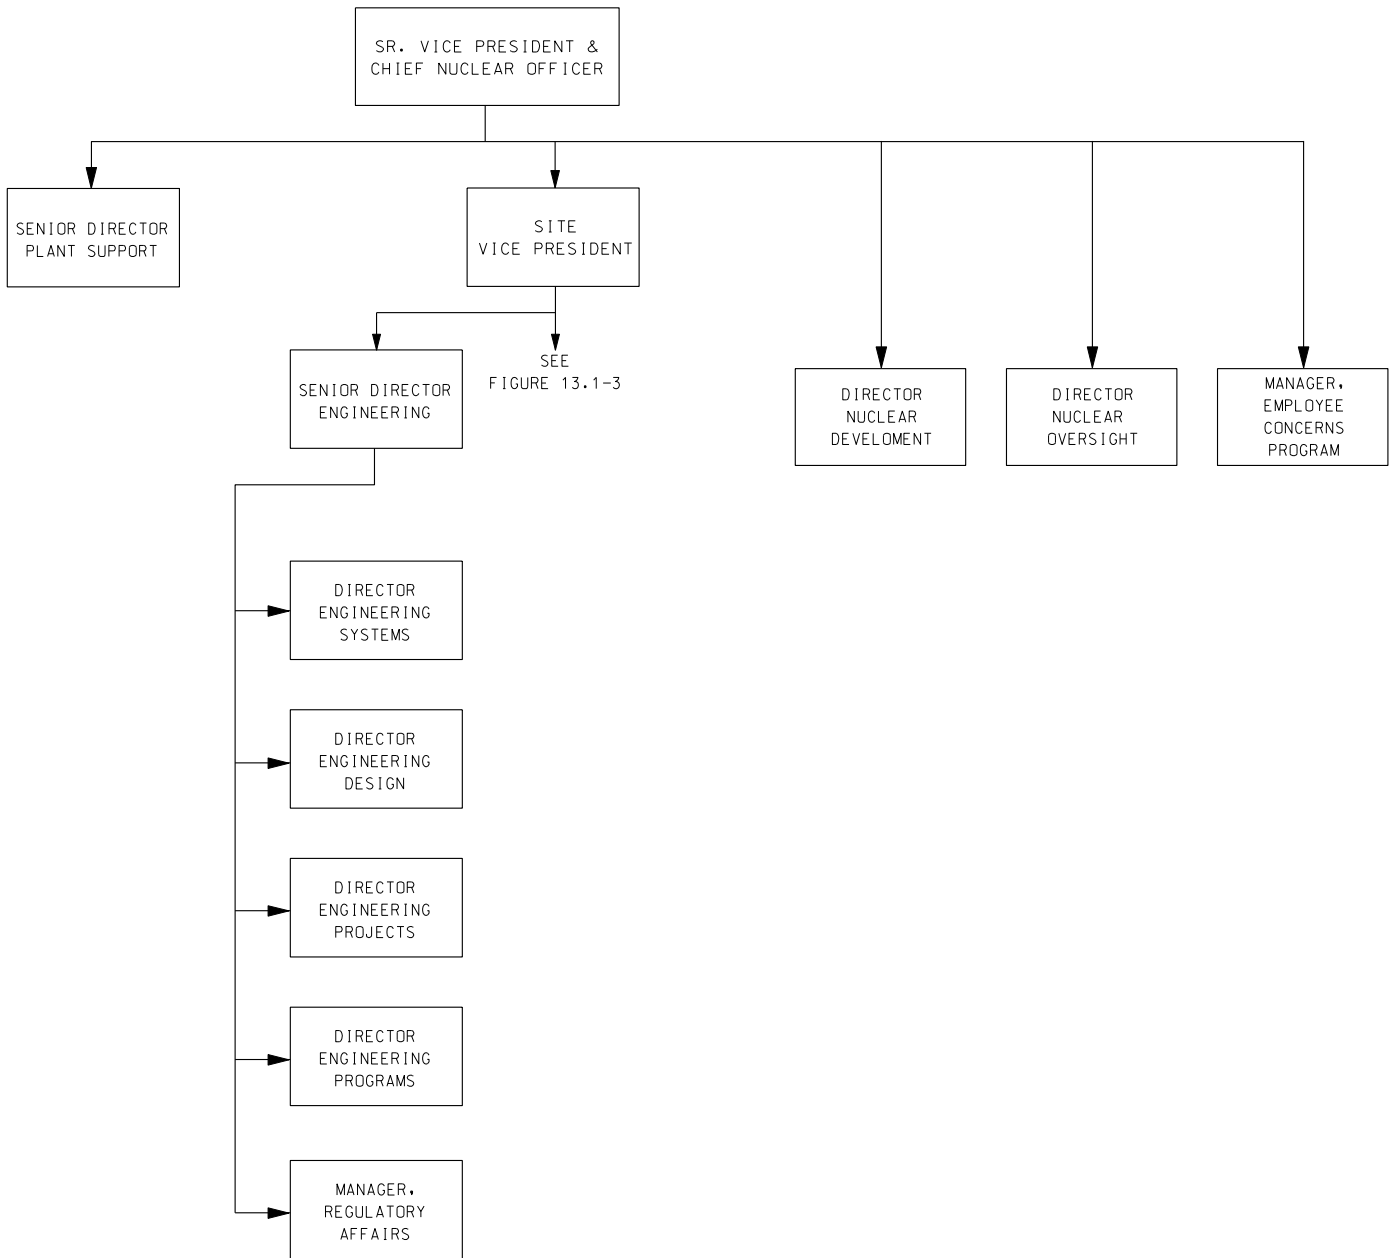

CALLAWAY PLANT

FIGURE 13.1-1
NUCLEAR OPERATIONS
ORGANIZATIONAL CHART

SITE ADDENDUM
REV. 27 10/16

CALLAWAY PLANT

**FIGURE 13.1-2
TECHNICAL & TECHNICAL SUPPORT
ORGANIZATIONAL CHART**

**SITE ADDENDUM
REV. 25 10/17**

CALLAWAY - SA

Figure 13.1-2a has been deleted.

CALLAWAY PLANT

FIGURE 13.1-3
NUCLEAR OPERATIONS
ORGANIZATIONAL CHART

SITE ADDENDUM
REV. 27 10/16

CALLAWAY - SA

Figures 13.1-3a, 13.1-3b, 13.1-3c, 13.1-3d, 13.1-3e,
13.1-3f and 13.1-4 have been deleted.

CALLAWAY - SA

Figures 13.1-3a, 13.1-3b, 13.1-3c, 13.1-3d, 13.1-3e,
13.1-3f and 13.1-4 have been deleted.

CALLAWAY - SA

Figures 13.1-3a, 13.1-3b, 13.1-3c, 13.1-3d, 13.1-3e,
13.1-3f and 13.1-4 have been deleted.