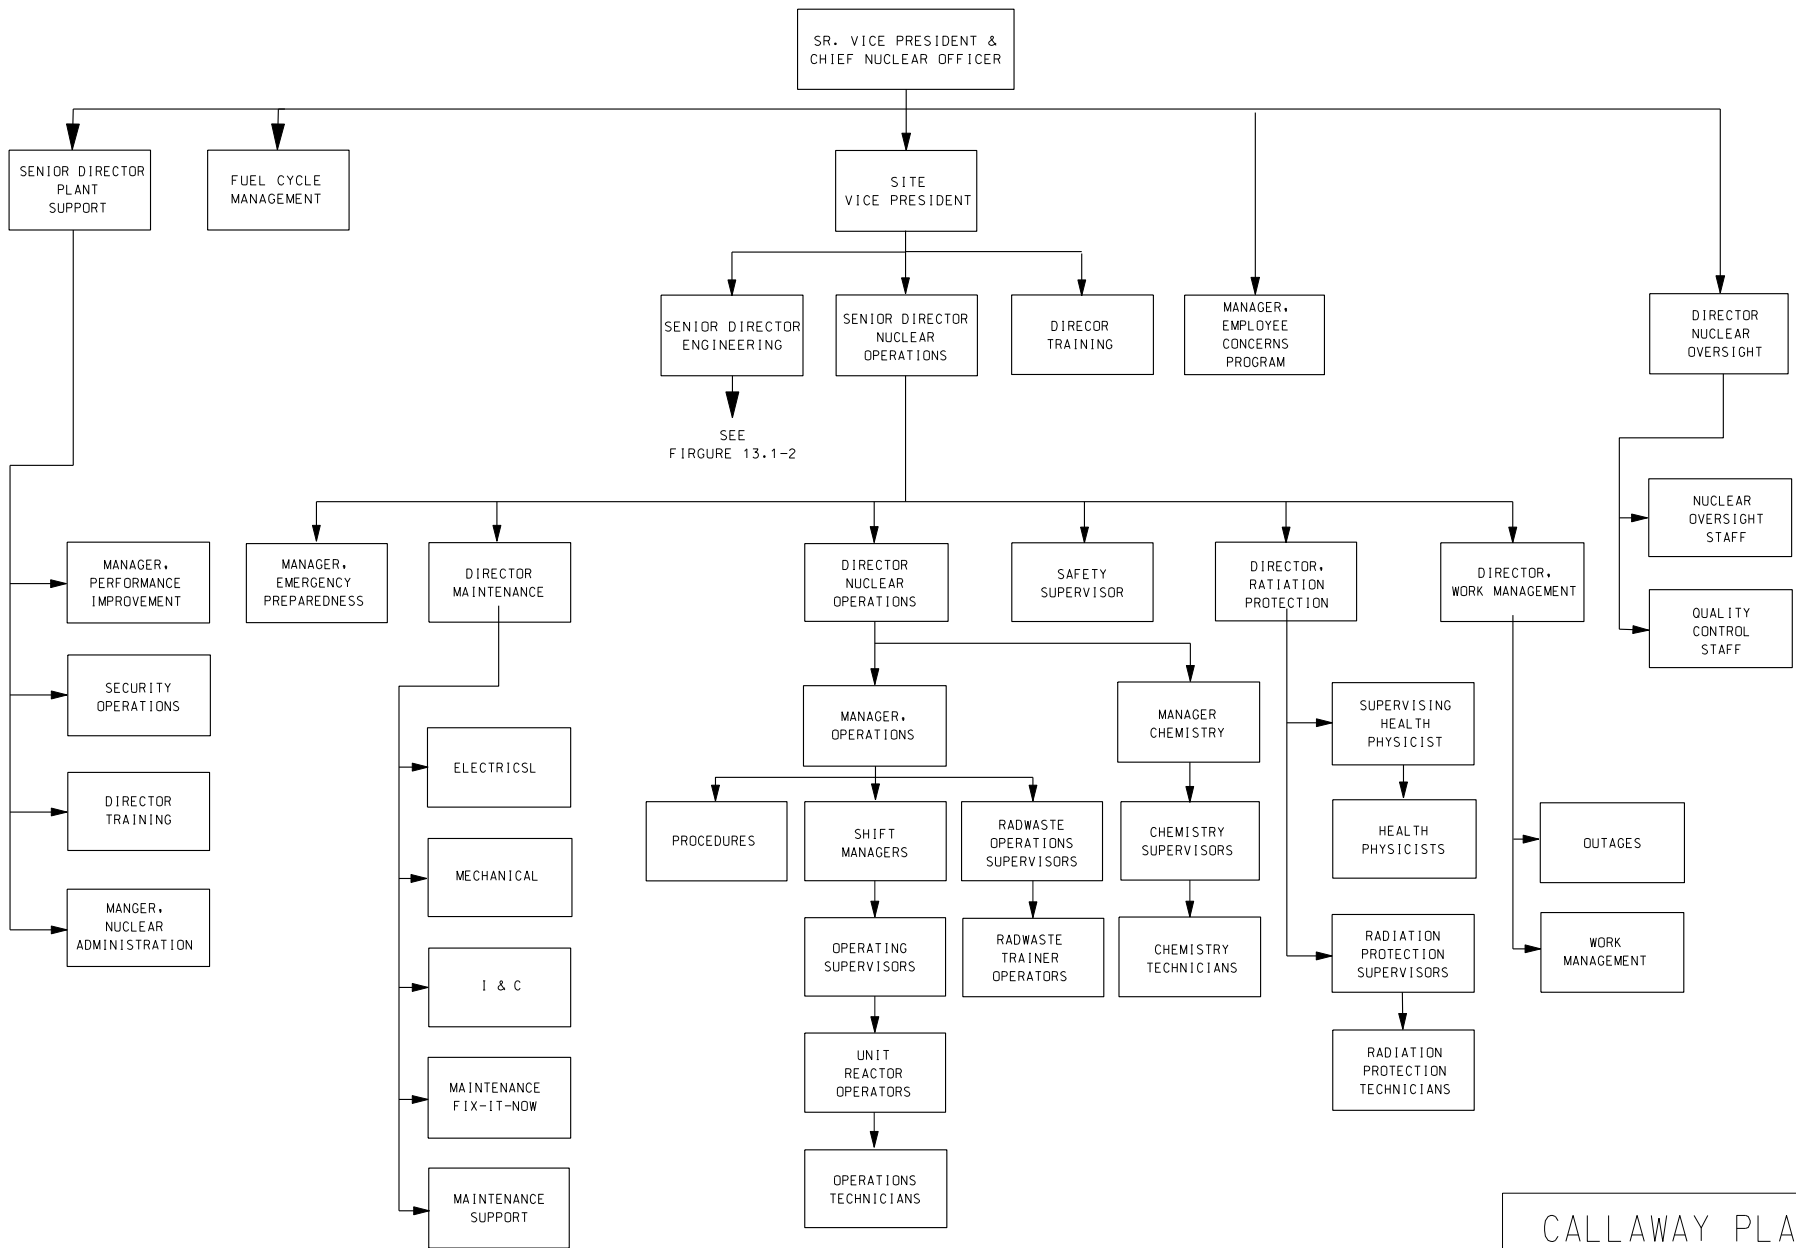

CALLAWAY PLANT

FIGURE 13.1-1
NUCLEAR OPERATIONS
ORGANIZATIONAL CHART

SITE ADDENDUM
REV. 27 10/16

CALLAWAY PLANT

**FIGURE 13.1-2
TECHNICAL & TECHNICAL SUPPORT
ORGANIZATIONAL CHART**

**SITE ADDENDUM
REV. 25 10/17**

CALLAWAY - SA

Figure 13.1-2a has been deleted.

CALLAWAY PLANT

FIGURE 13.1-3
NUCLEAR OPERATIONS
ORGANIZATIONAL CHART

SITE ADDENDUM
REV. 27 10/16

CALLAWAY - SA

Figures 13.1-3a, 13.1-3b, 13.1-3c, 13.1-3d, 13.1-3e,
13.1-3f and 13.1-4 have been deleted.

CALLAWAY - SA

Figures 13.1-3a, 13.1-3b, 13.1-3c, 13.1-3d, 13.1-3e,
13.1-3f and 13.1-4 have been deleted.

CALLAWAY - SA

Figures 13.1-3a, 13.1-3b, 13.1-3c, 13.1-3d, 13.1-3e,
13.1-3f and 13.1-4 have been deleted.