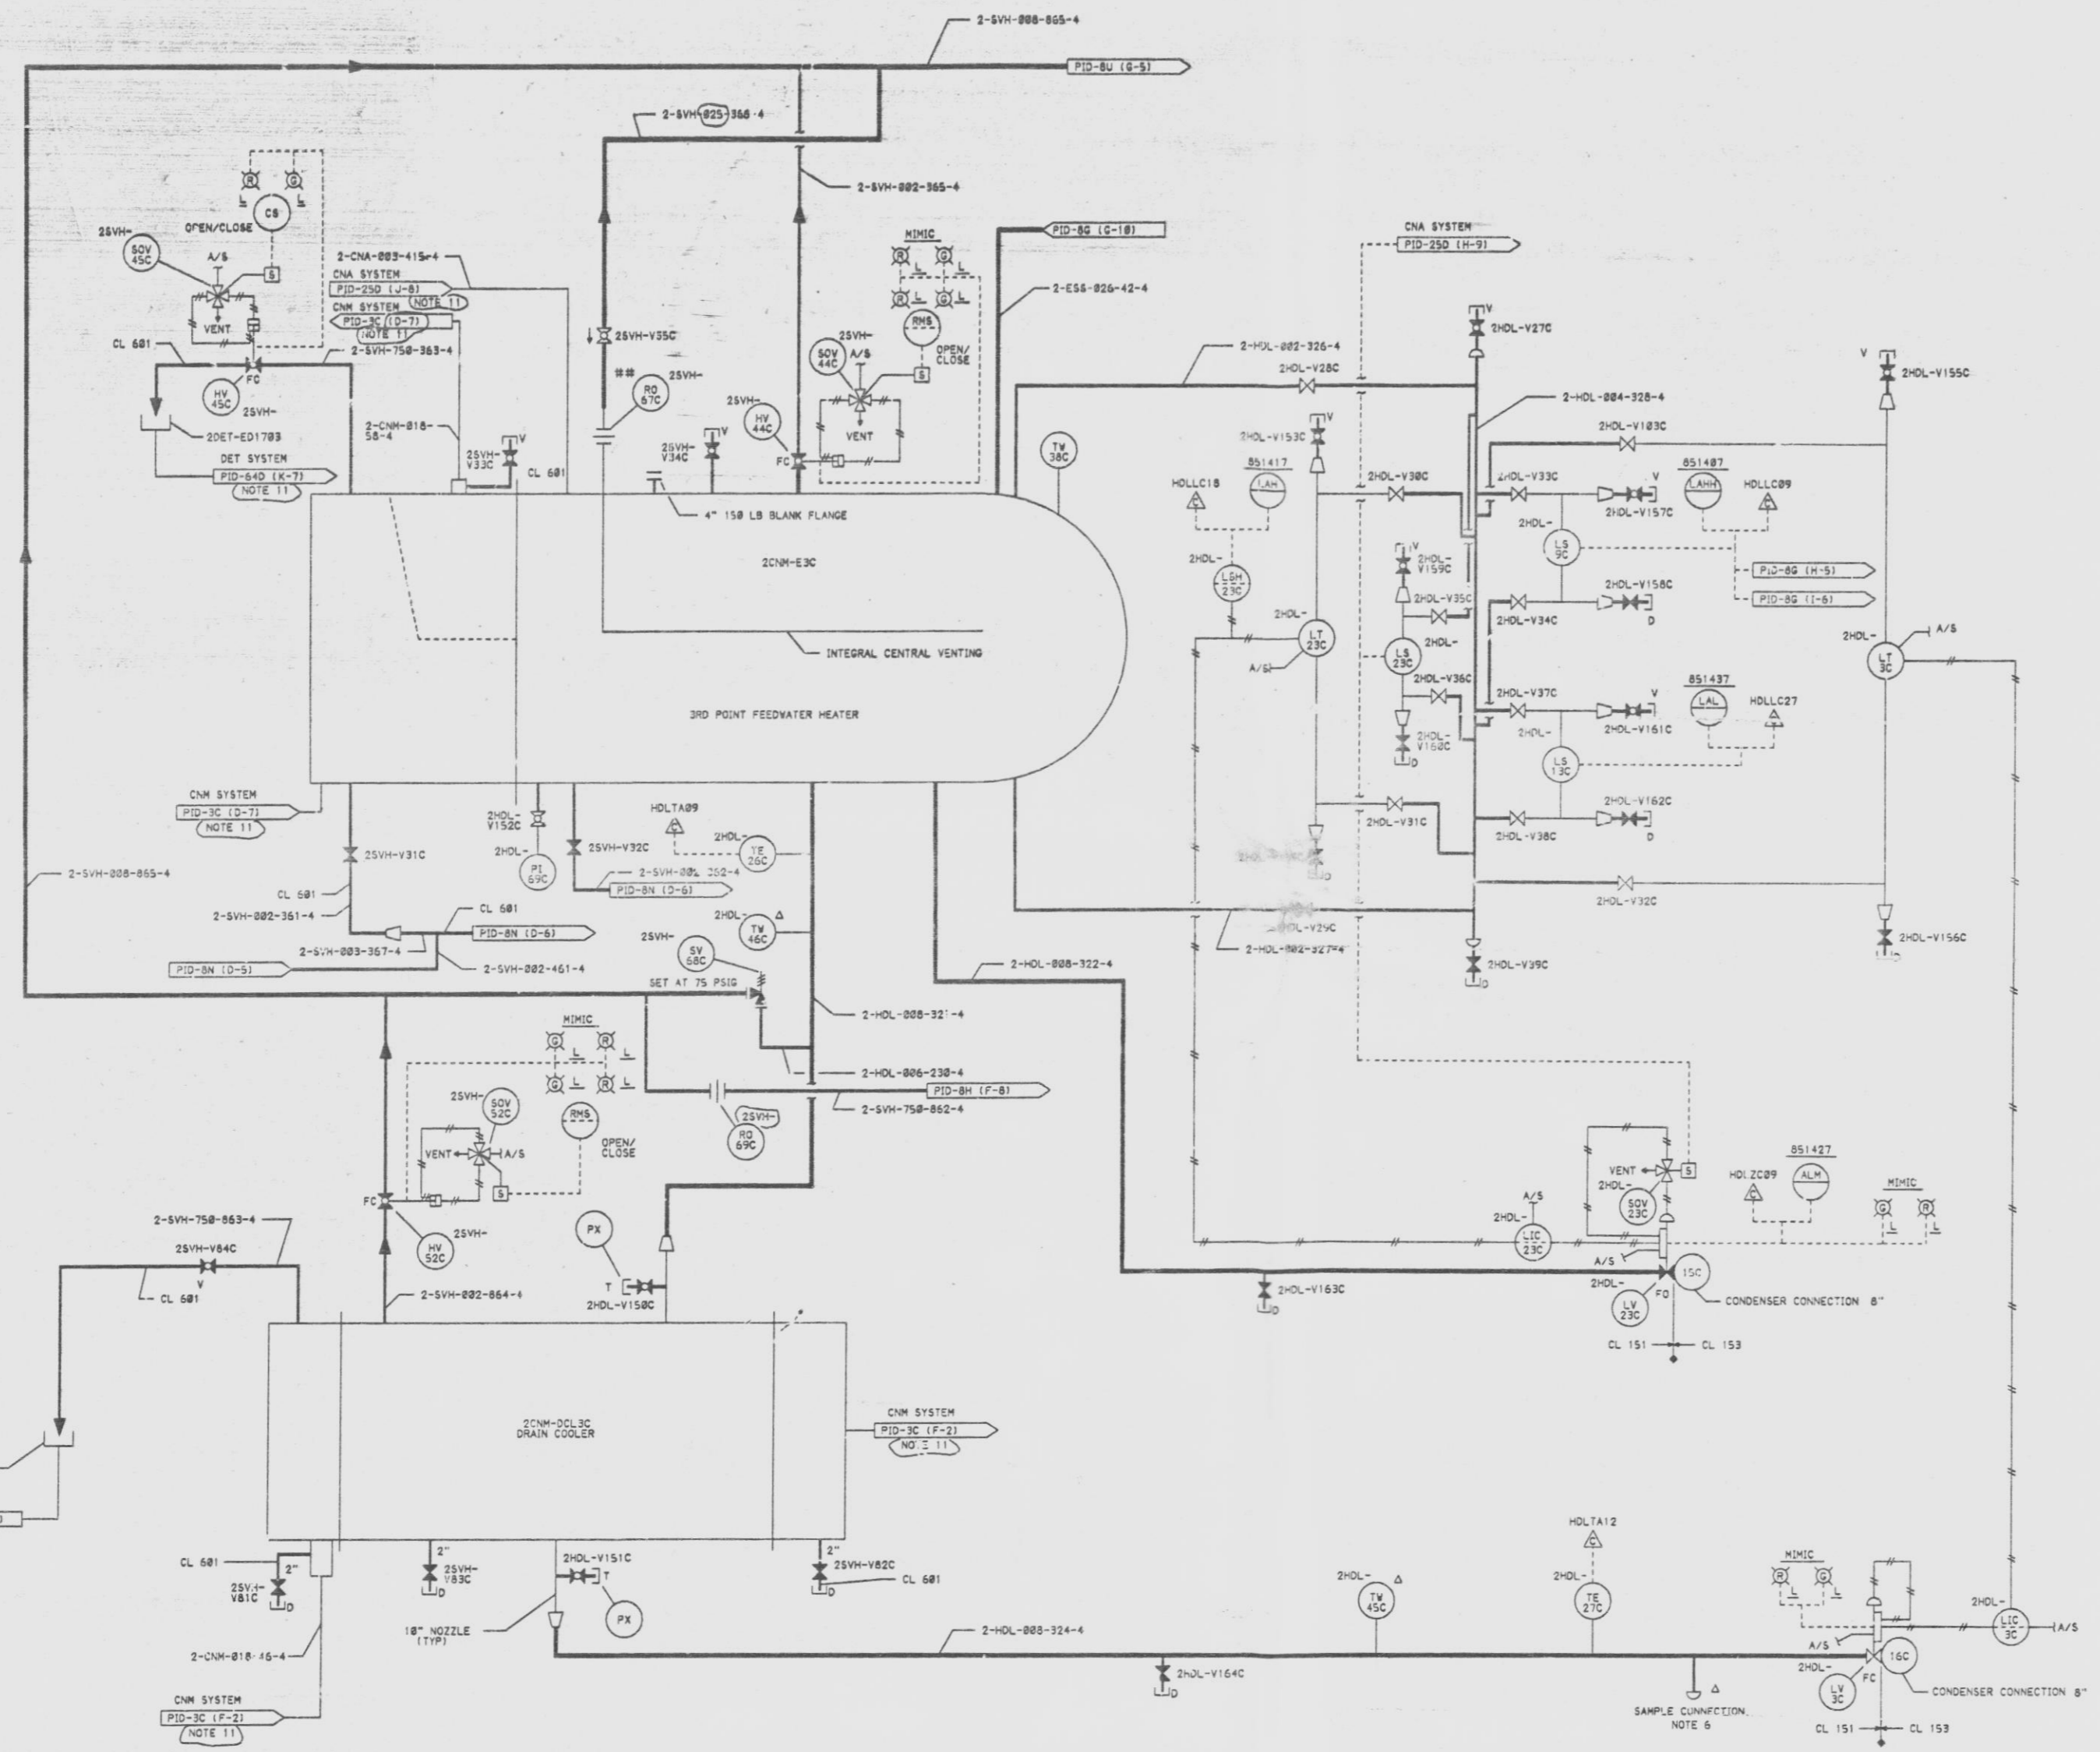

12177-PID-8K-5

L.P. FEEDWATER HEATER DRAINS SYSTEM
VALVE TABLE "2HOL"

MARK NUMBER	VALVE DESCRIPTION	SIZE	NO. OF VALVES
V27C, 158C, 151C, V152C, 153C, 154C, V157C, 159C, 167C	V0806B-D-4	3/4"	9
V28C, 29C, 38C, V31C, 32C, 183C	V0806B-C-4	2"	6
V33C, 34C, 35C, V36C, 37C, 38C	V0806B-C-4	1"	6
V39C, 154C, 156C, V158C, 173C, 152C, V153C, 164C	V0806B-C-4	3/4"	8

FEEDWATER HEATER RELIEF, VENTS & DRAINS SYSTEM VALVE TABLE "25VH"

MARK NUMBER	VALVE DESCRIPTION	SIZE	NO. OF VALVES
HV44C, 57C	V0806B-C-4Q	2"	2
HV45C	V0806B-C-4Q	3/4"	1
V31C, 32C, 81C, V82C, 83C	V0806B-C-4	2"	5
V33C, 34C, 84C	V0806B-D-4	3/4"	3
V35C	V0806B-C-4K	2-1/2"	1

SI APERTURE CARD

07-141-91

QA CAT II

PIPING & INSTRUMENTATION DIAGRAM
FEEDWATER HEATERS &
EXTRACTION STEAM SYSTEMS
NINE MILE POINT NUCLEAR STATION-UNIT 2
NIAGARA MOHAWK POWER CORPORATION
STONE & WEBSTER ENGINEERING CORPORATION
CHERRY HILL, N.J.

12177-PID-8K-5

9305040086