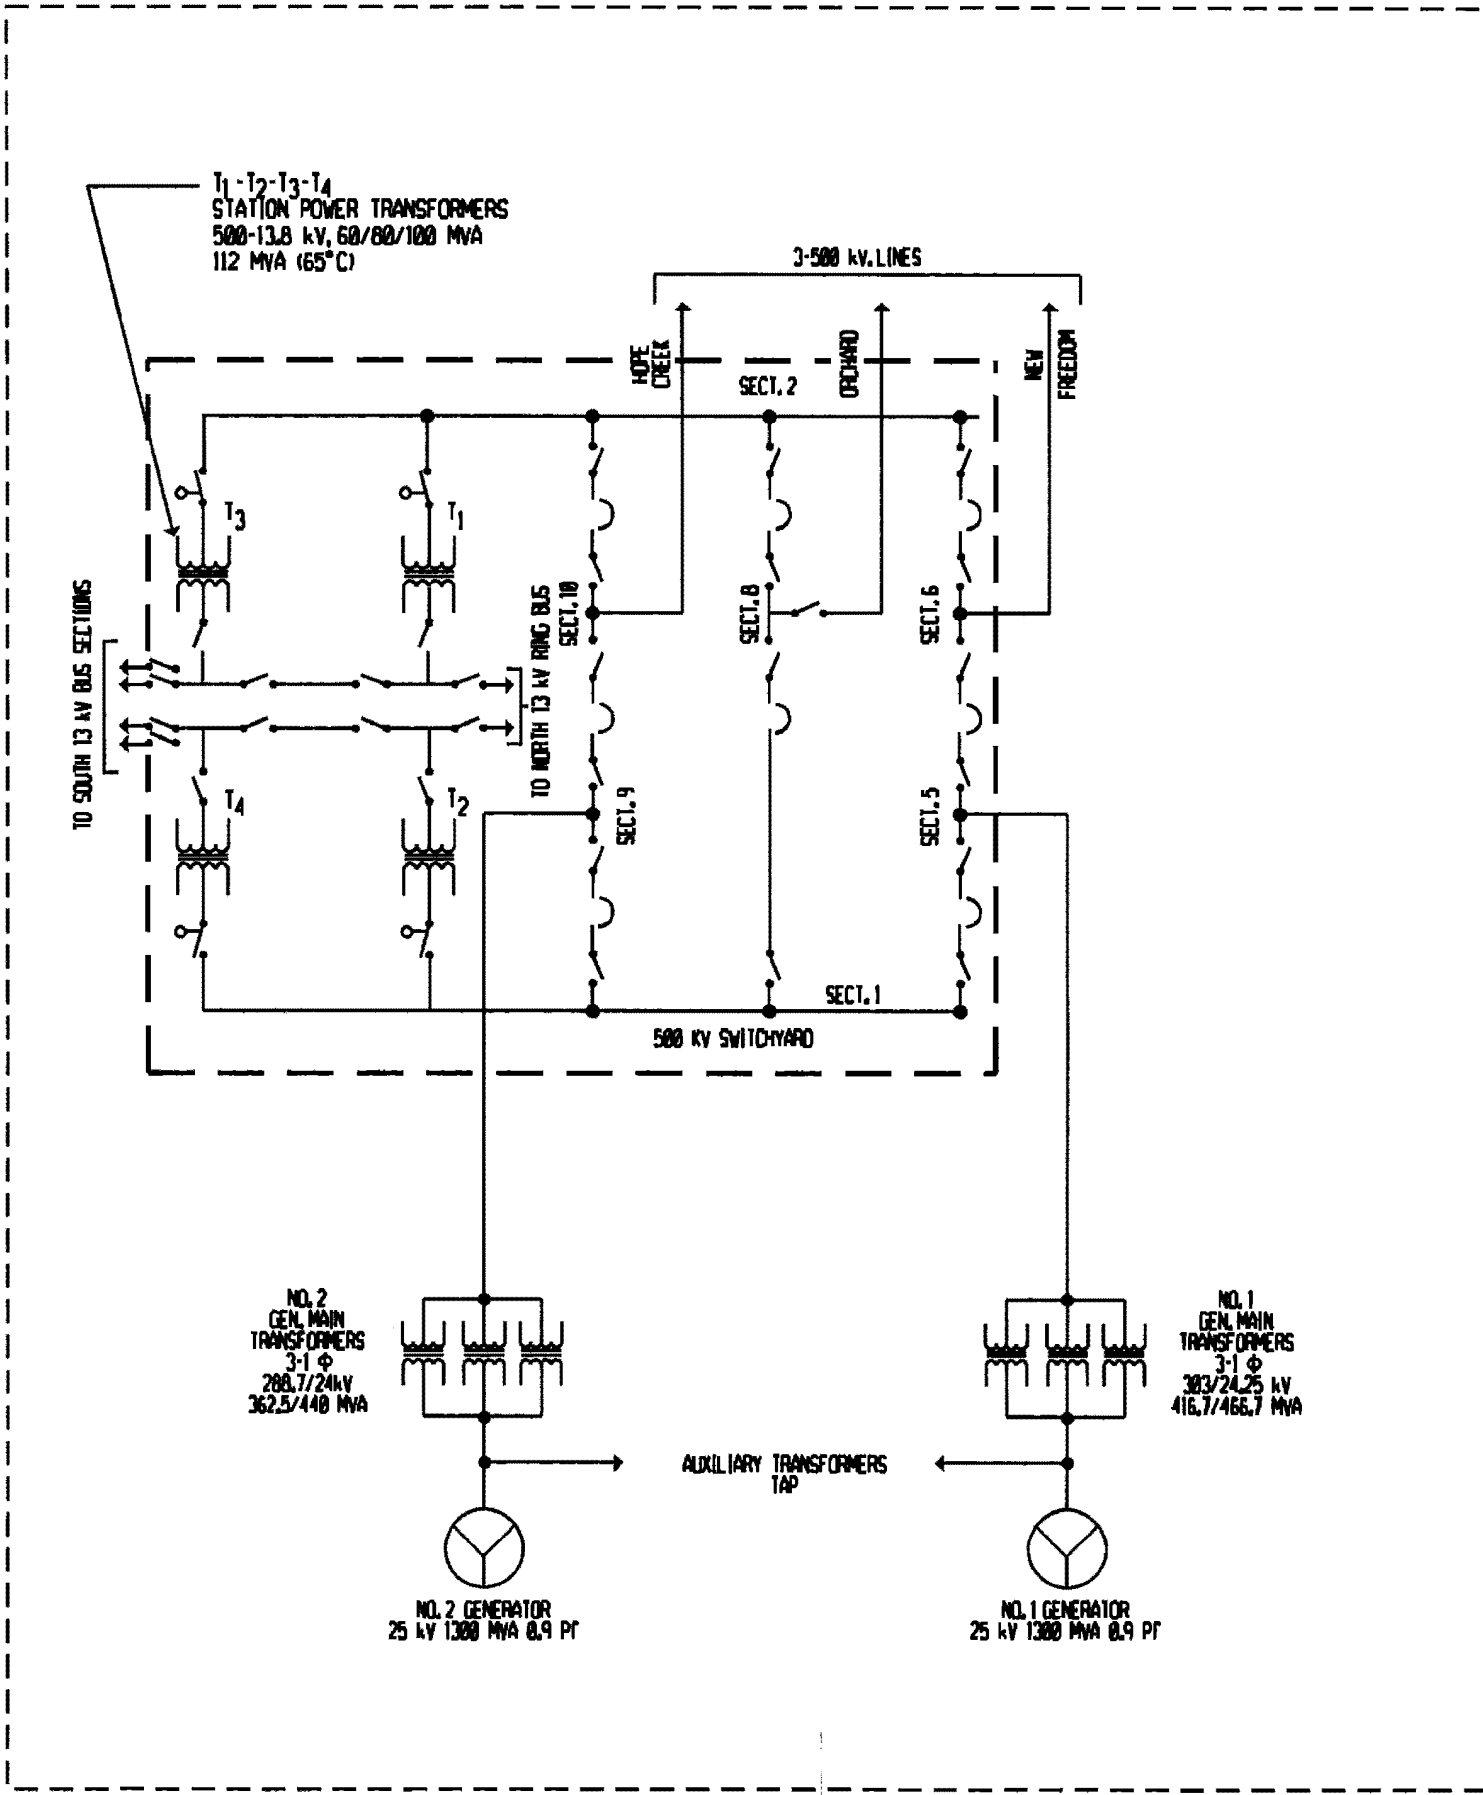

Figure F8.2-1 intentionally deleted.
Refer to plant drawing 205415 in DCRMS

Revision 25, October 26, 2010

PSEG Nuclear, LLC
SALEM NUCLEAR GENERATING STATION

Salem Nuclear Generating Station
500 kV SWITCHYARD DIAGRAM

Updated FSAR Figure 8.2-2