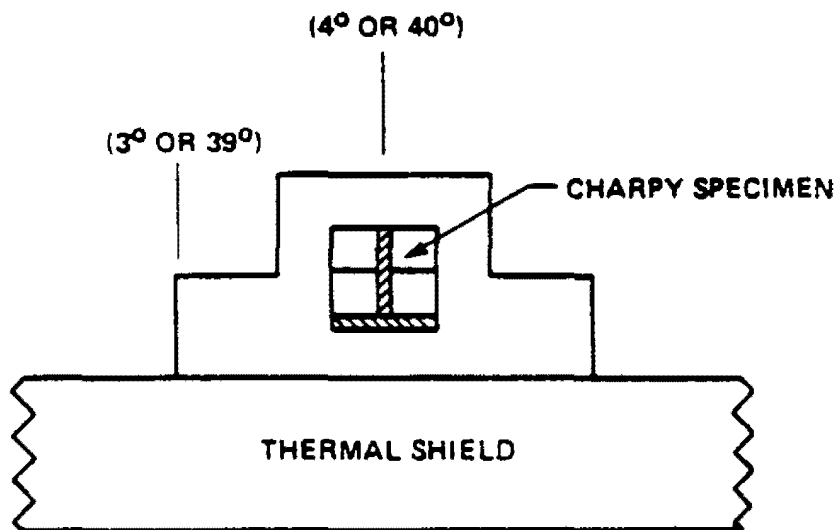

REVISION 7
 JULY 22, 1987

PUBLIC SERVICE ELECTRIC AND GAS COMPANY
 SALEM NUCLEAR GENERATING STATION

Salem Unit 1 Reactor Geometry

Updated FSAR

FIG. 5.4-1

REVISION 7
 JULY 22, 1987

PUBLIC SERVICE ELECTRIC AND GAS COMPANY SALEM NUCLEAR GENERATING STATION	Plan View of a Reactor Vessel Surveillance Capsule
	Updated FSAR