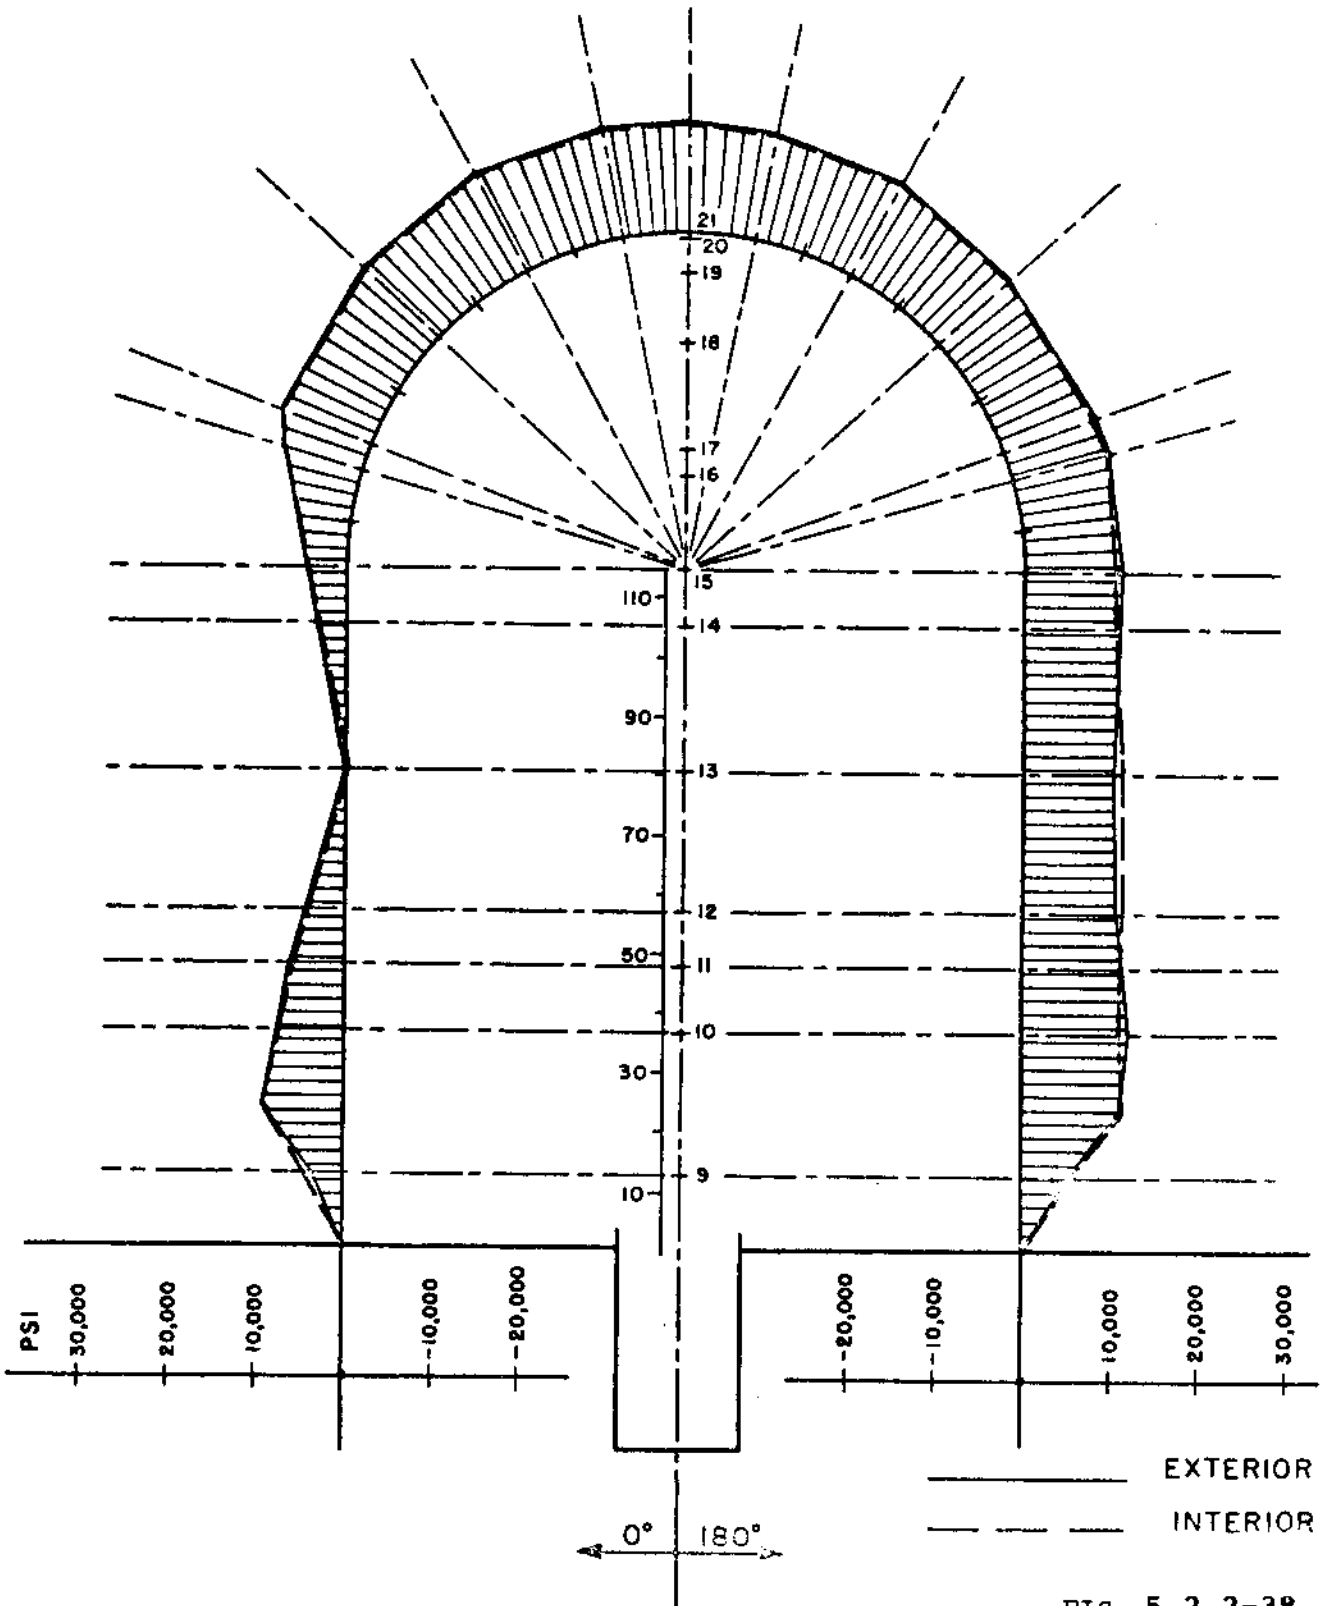

COOK NUCLEAR PLANT

SUPE 2A | GNSLOOM1 & GNSLOOTO LINER THERMAL ACCIDENT

S 22

FIG. 5.2.2-38

July 1982