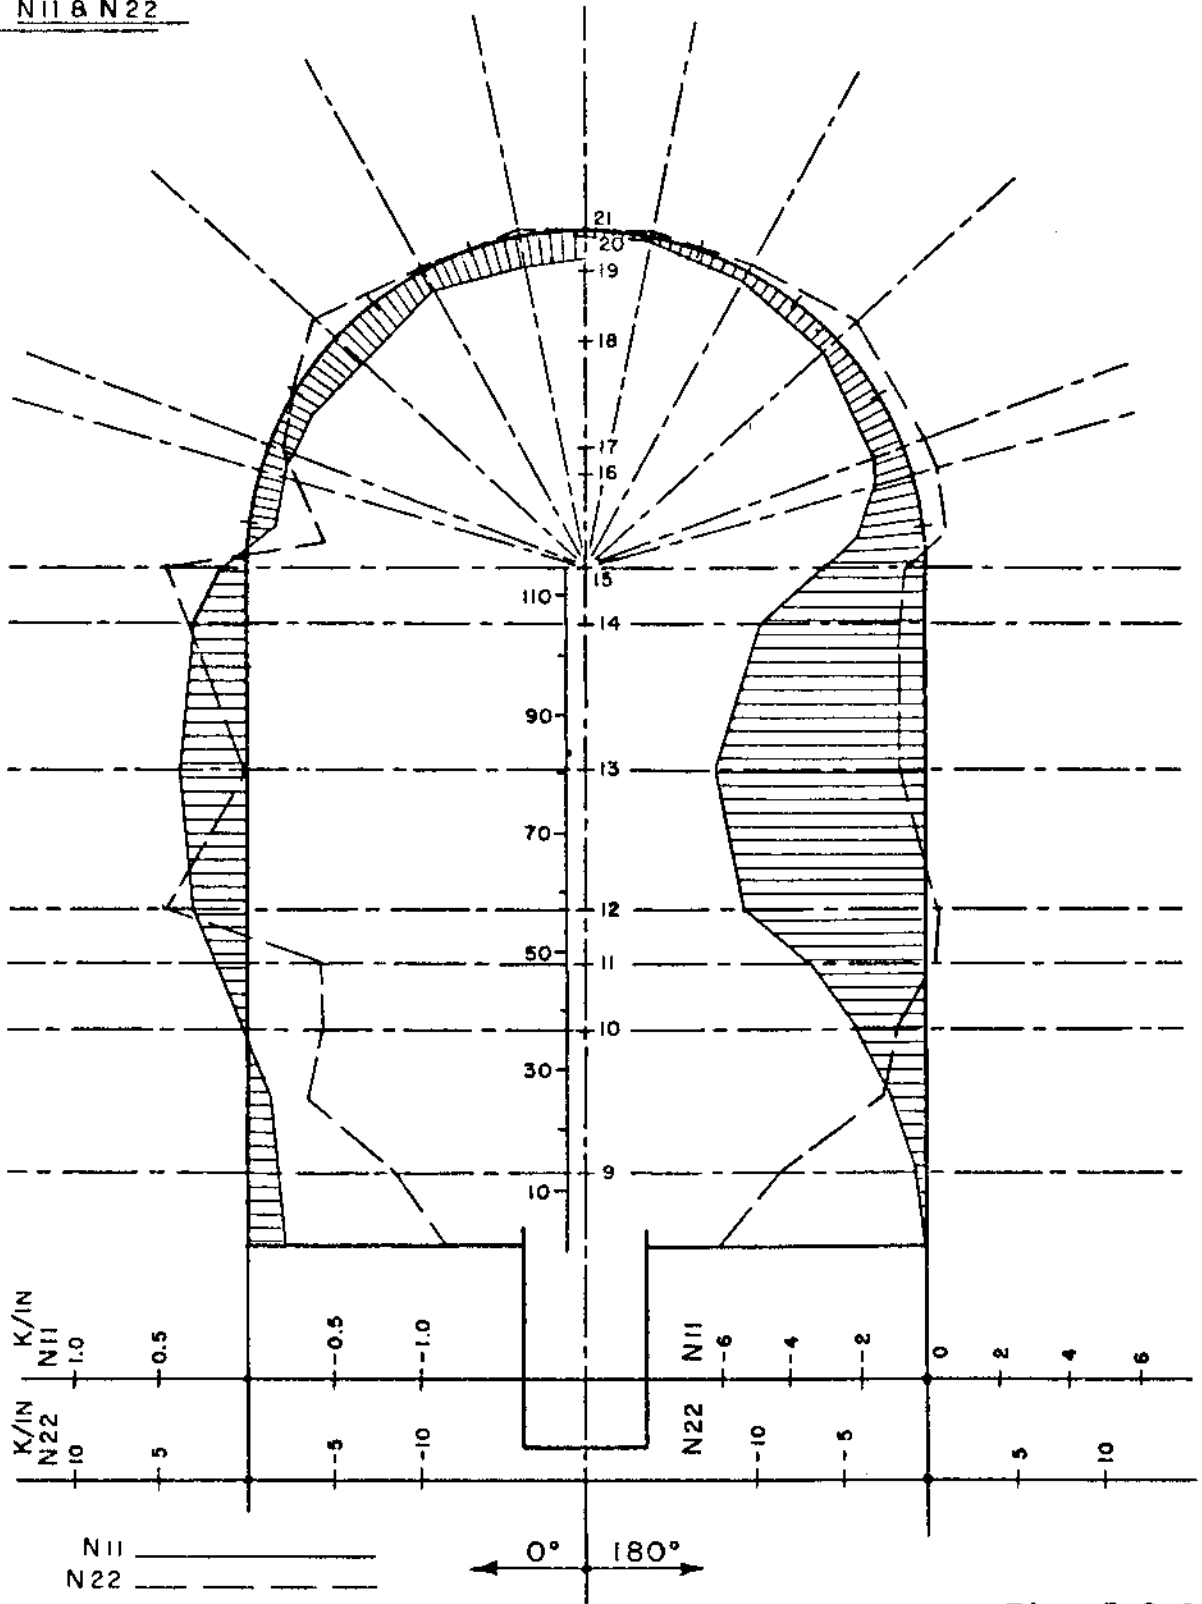

COOK NUCLEAR PLANT

SUPE 2A | GNSLOOMI & GNSLOOTC LINER THERMAL ACCIDENT

N11 & N22

Fig. 5.2.2-34

July 1982