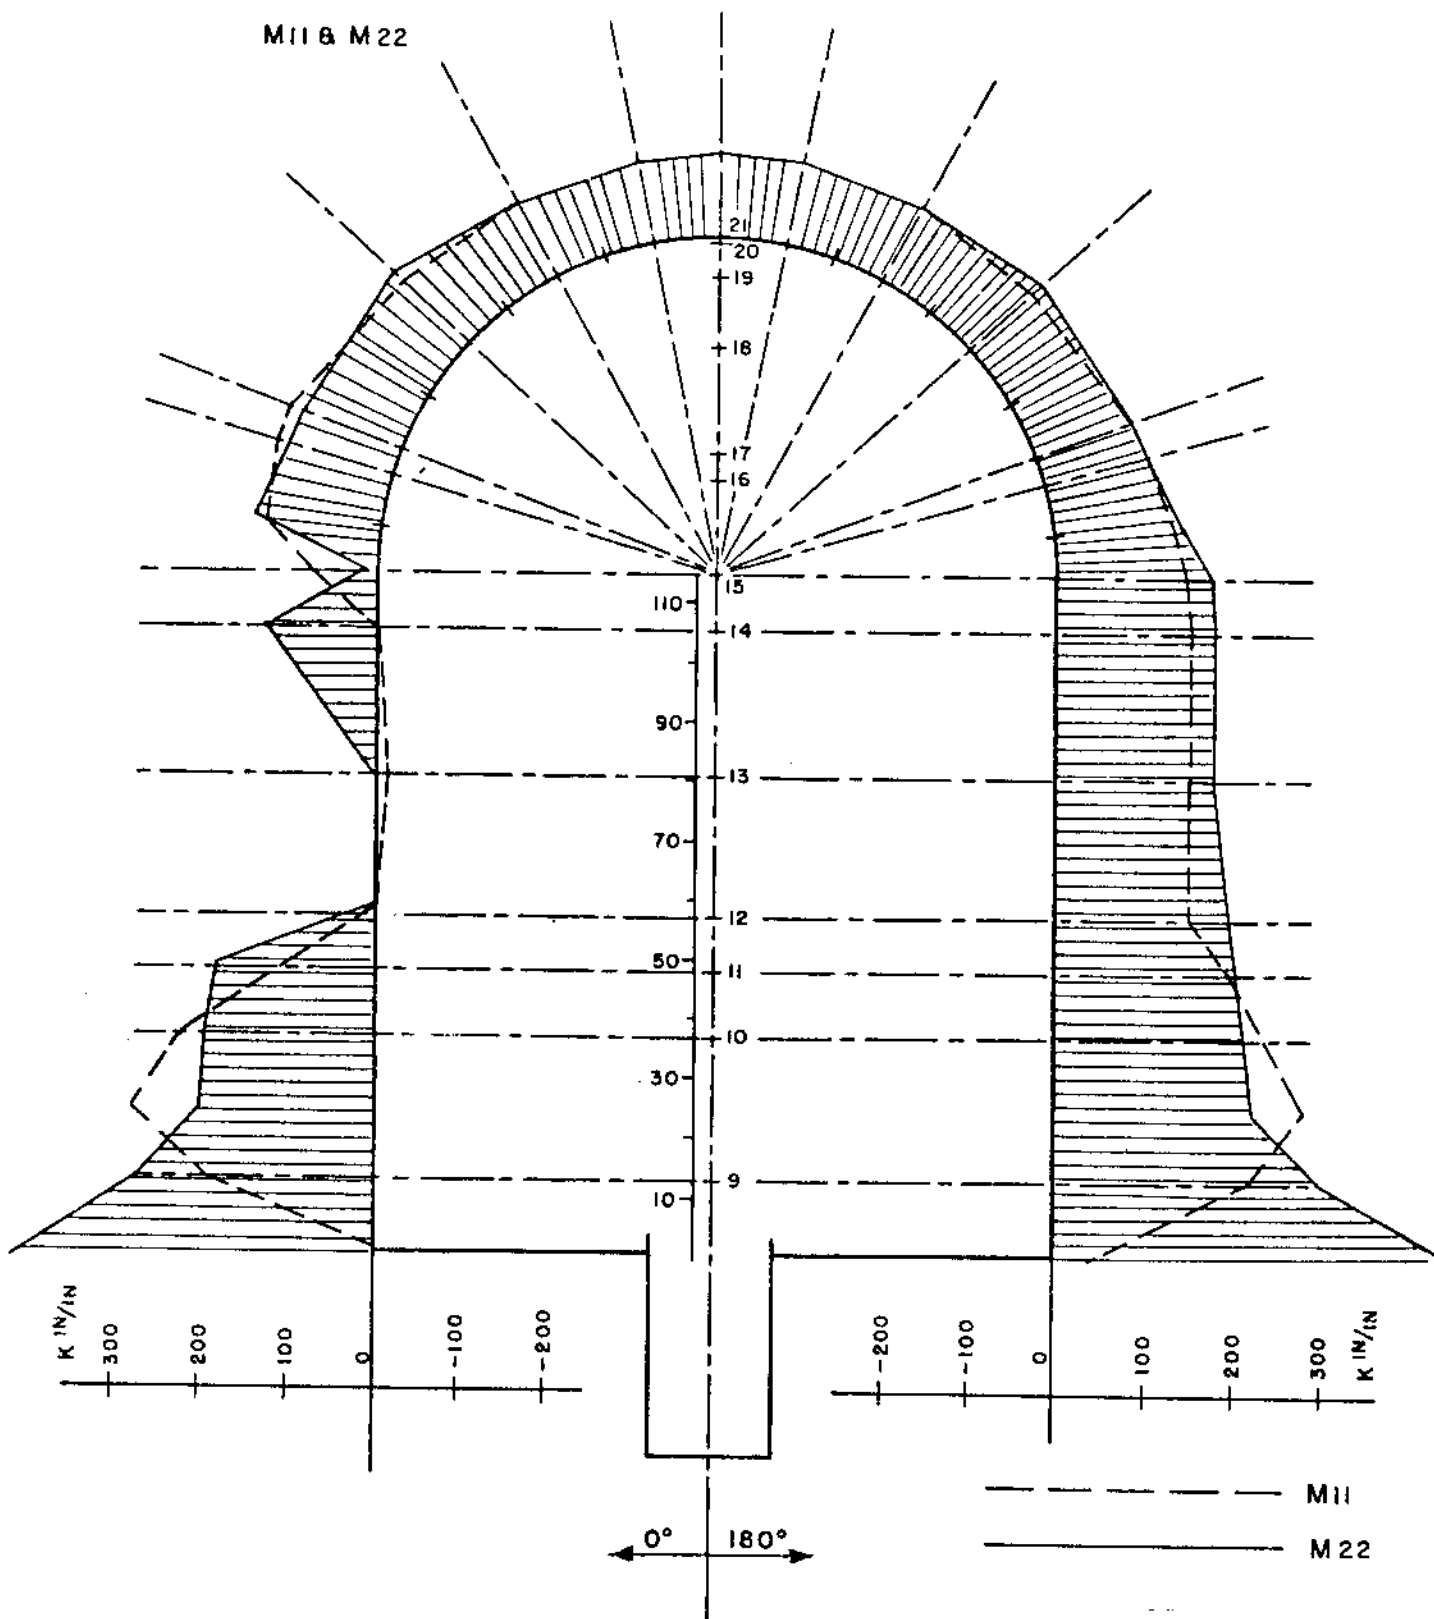

COOK NUCLEAR PLANT

SUPE 2A|GNSLOOTO & GNSLOOML LINER THERMAL - ACCIDENT

M11 & M22

Fig. 5.2.2-33

July 1982