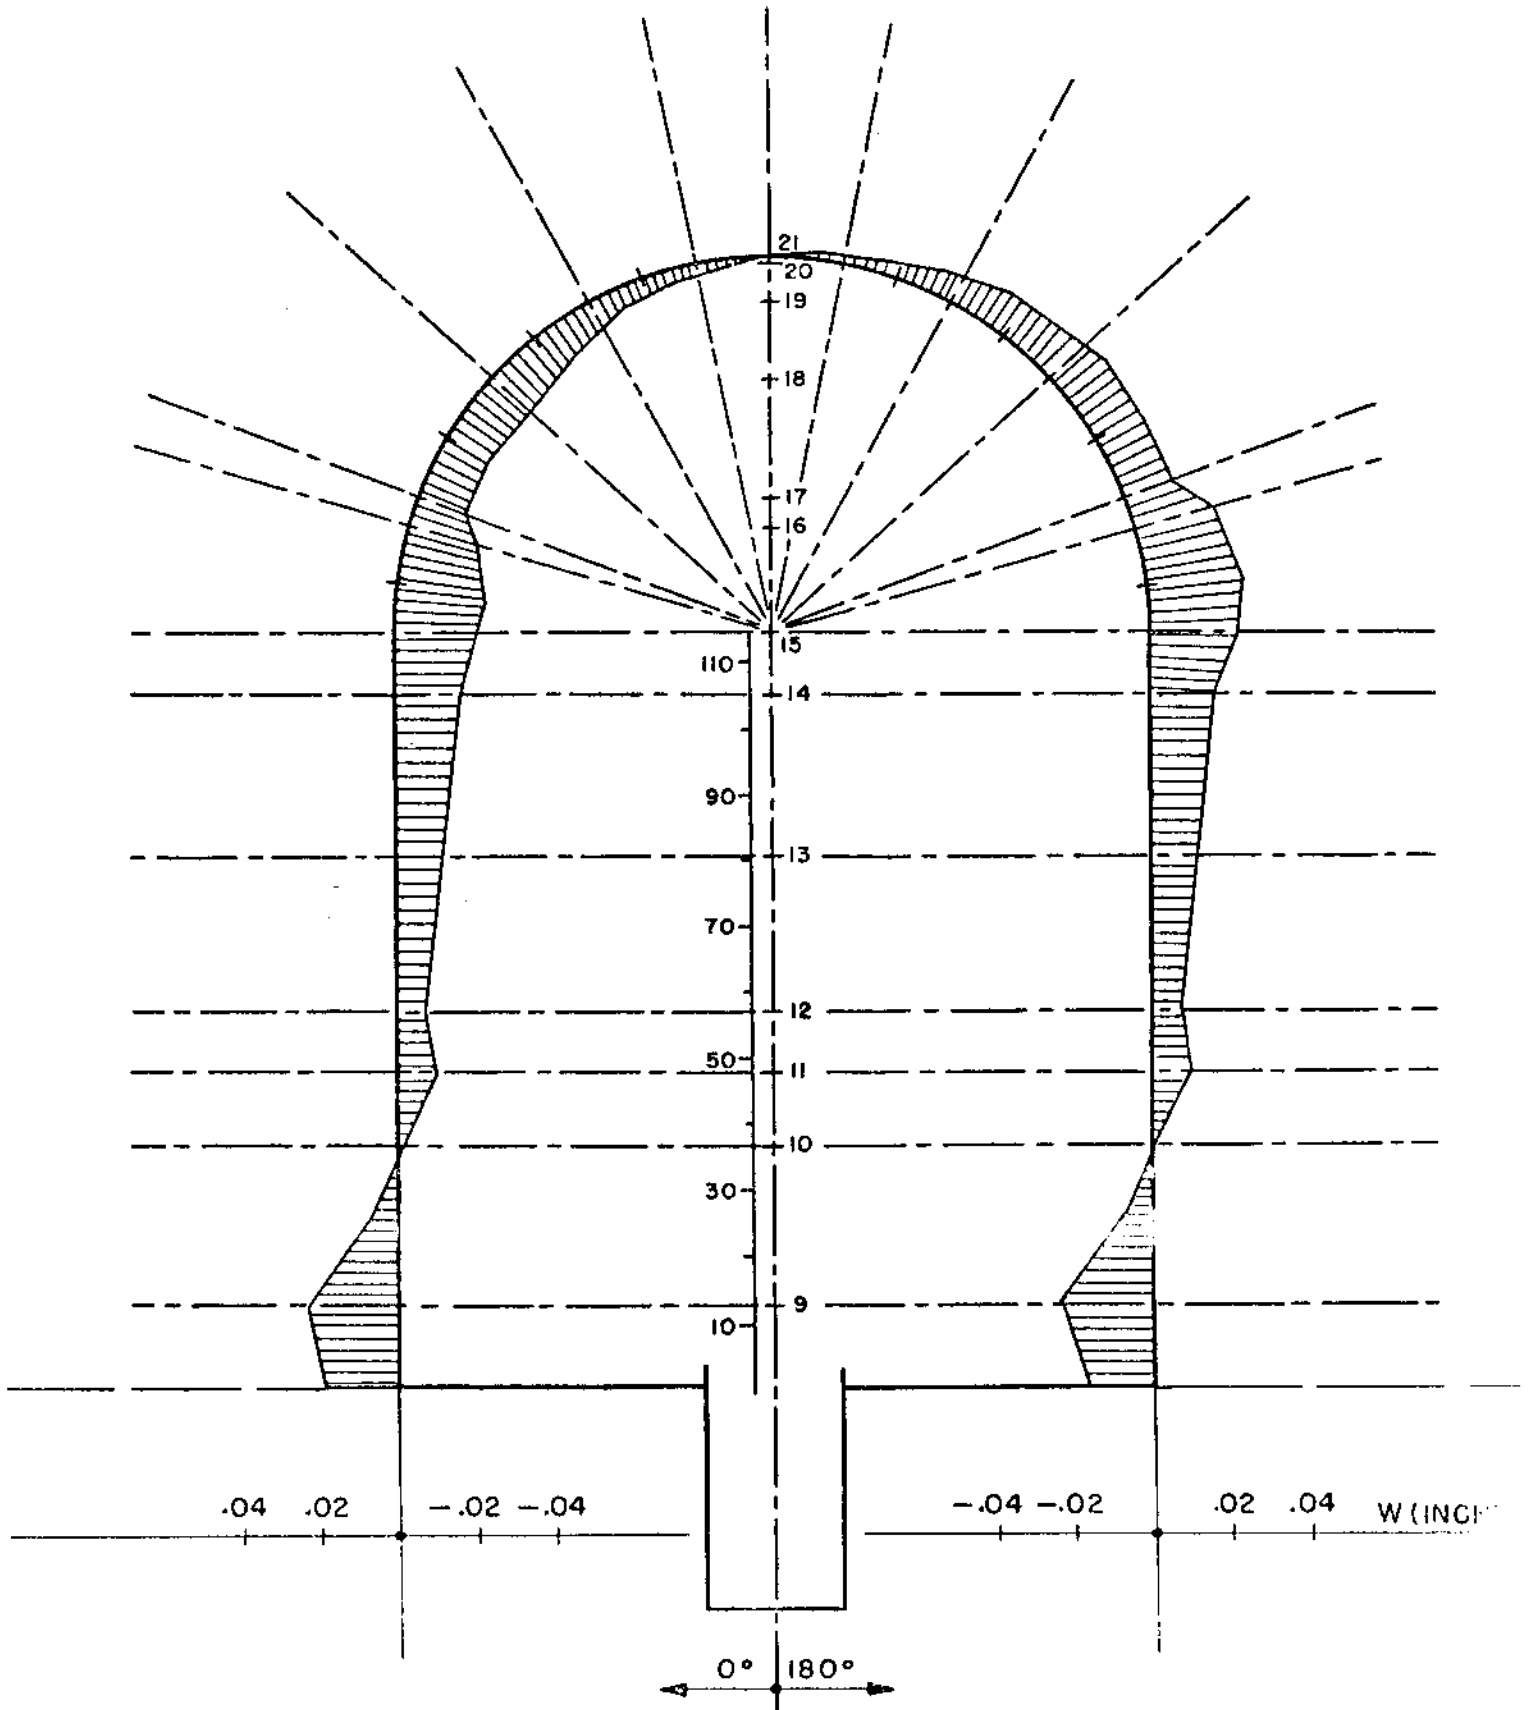

COOK NUCLEAR PLANT

SUPE 17A - OPERATING BASIS EARTHQUAKE
W (DEFLECTION) INCHES

Fig. 5.2.2-25
July 1982