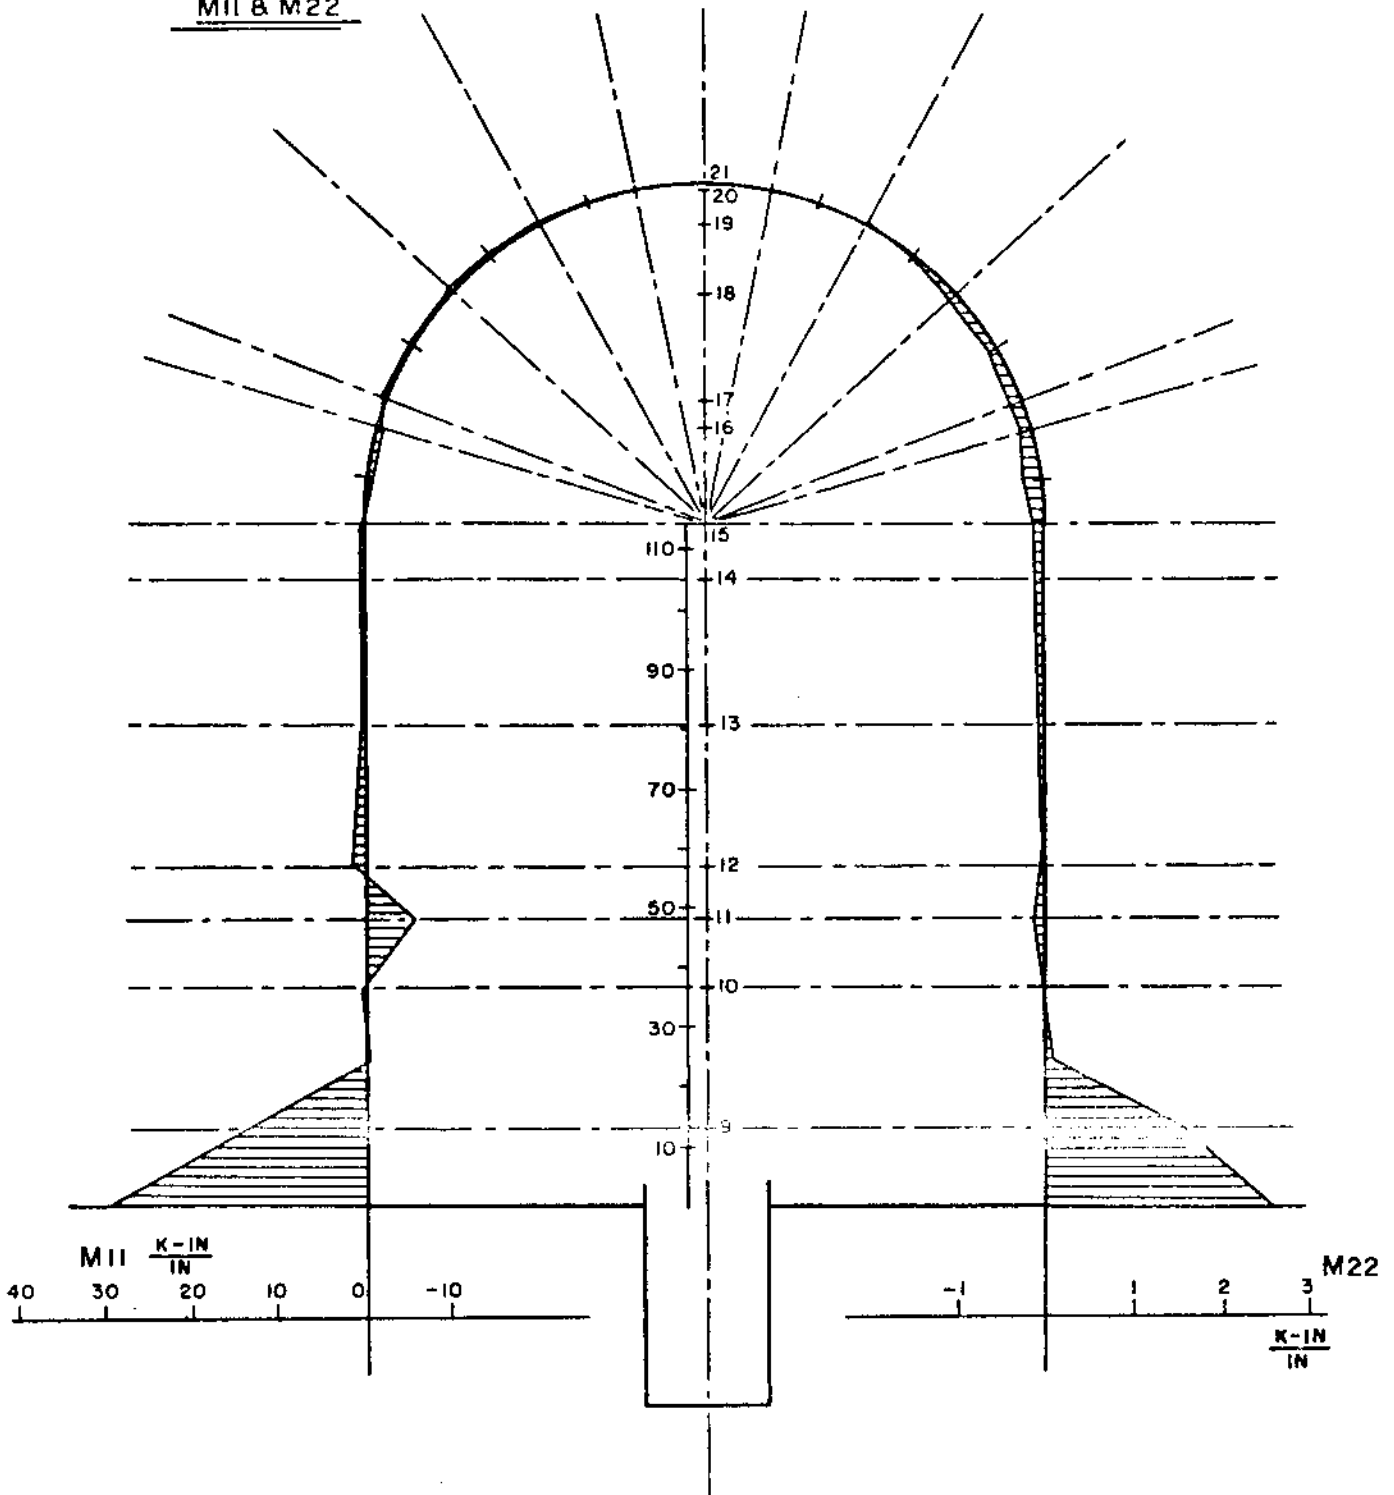

COOK NUCLEAR PLANT

SUPE 2A| GNSLOONO & GNSLOOTO - OPERATING BASIS EARTHQUAKE
(8/3/71) FOR (0°): OPP. SIGN FOR (180°)

M11 & M22

Fig. 5.2.2-23
July 1982