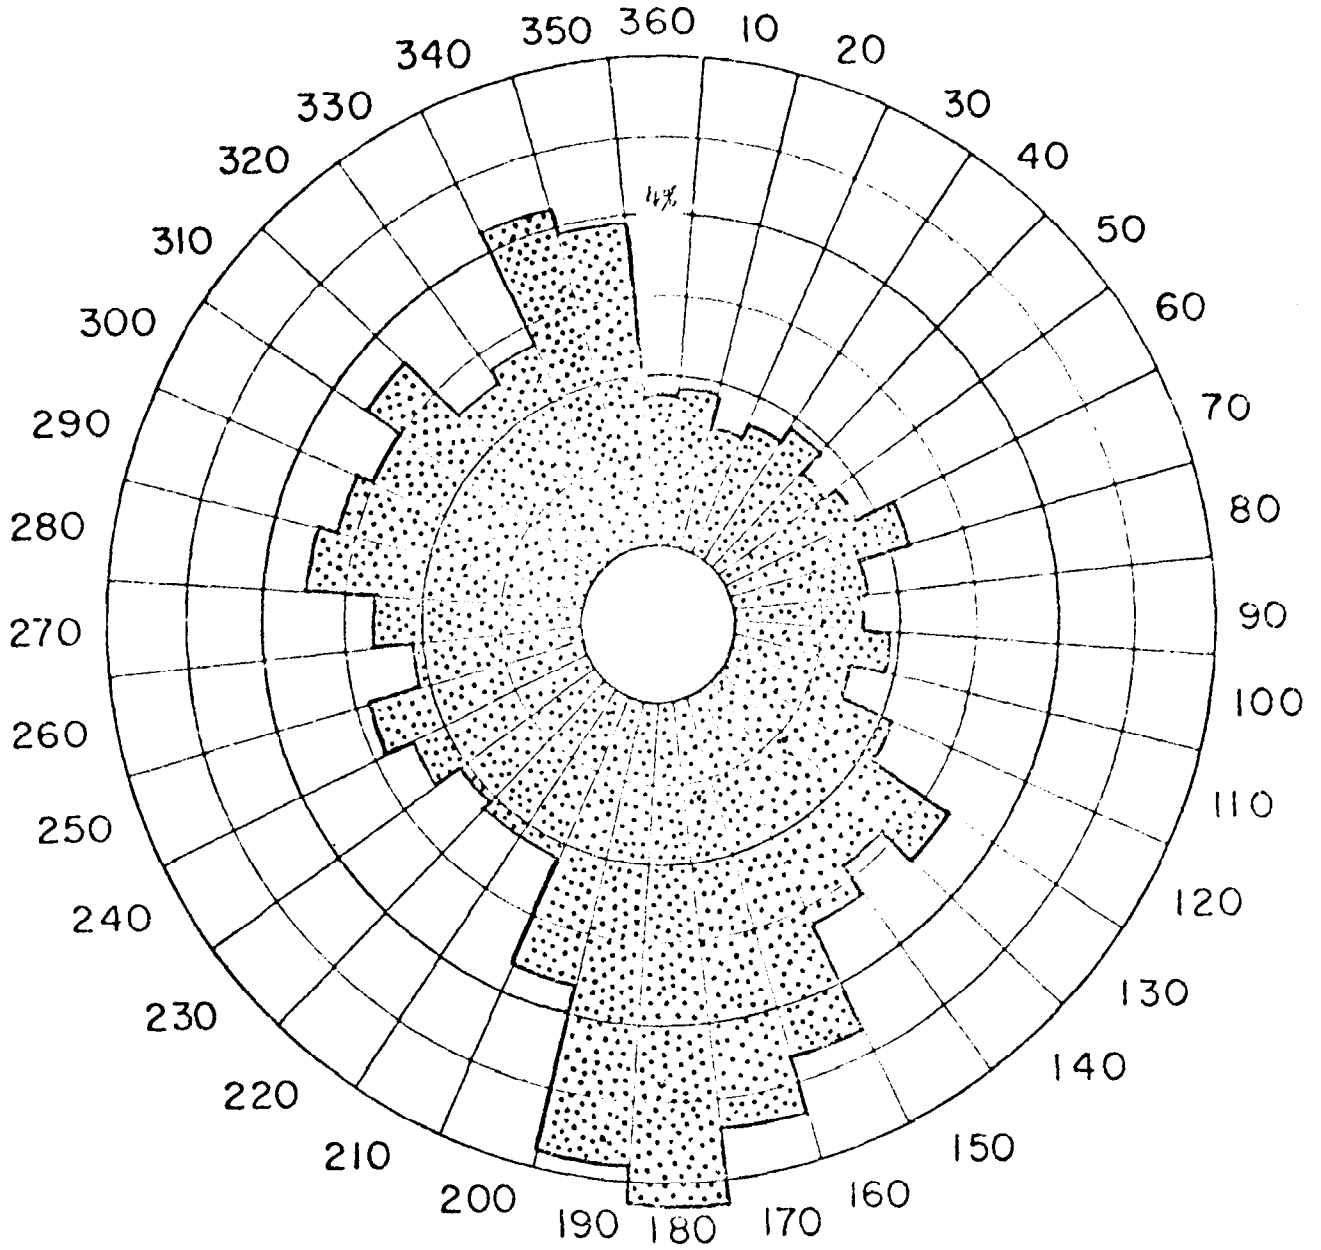

STATION BENTON HARBOR
HEIGHT SATELLITES
PERIOD ANNUAL

ALL HOURS

FIGURE 2.2-18

July, 1982