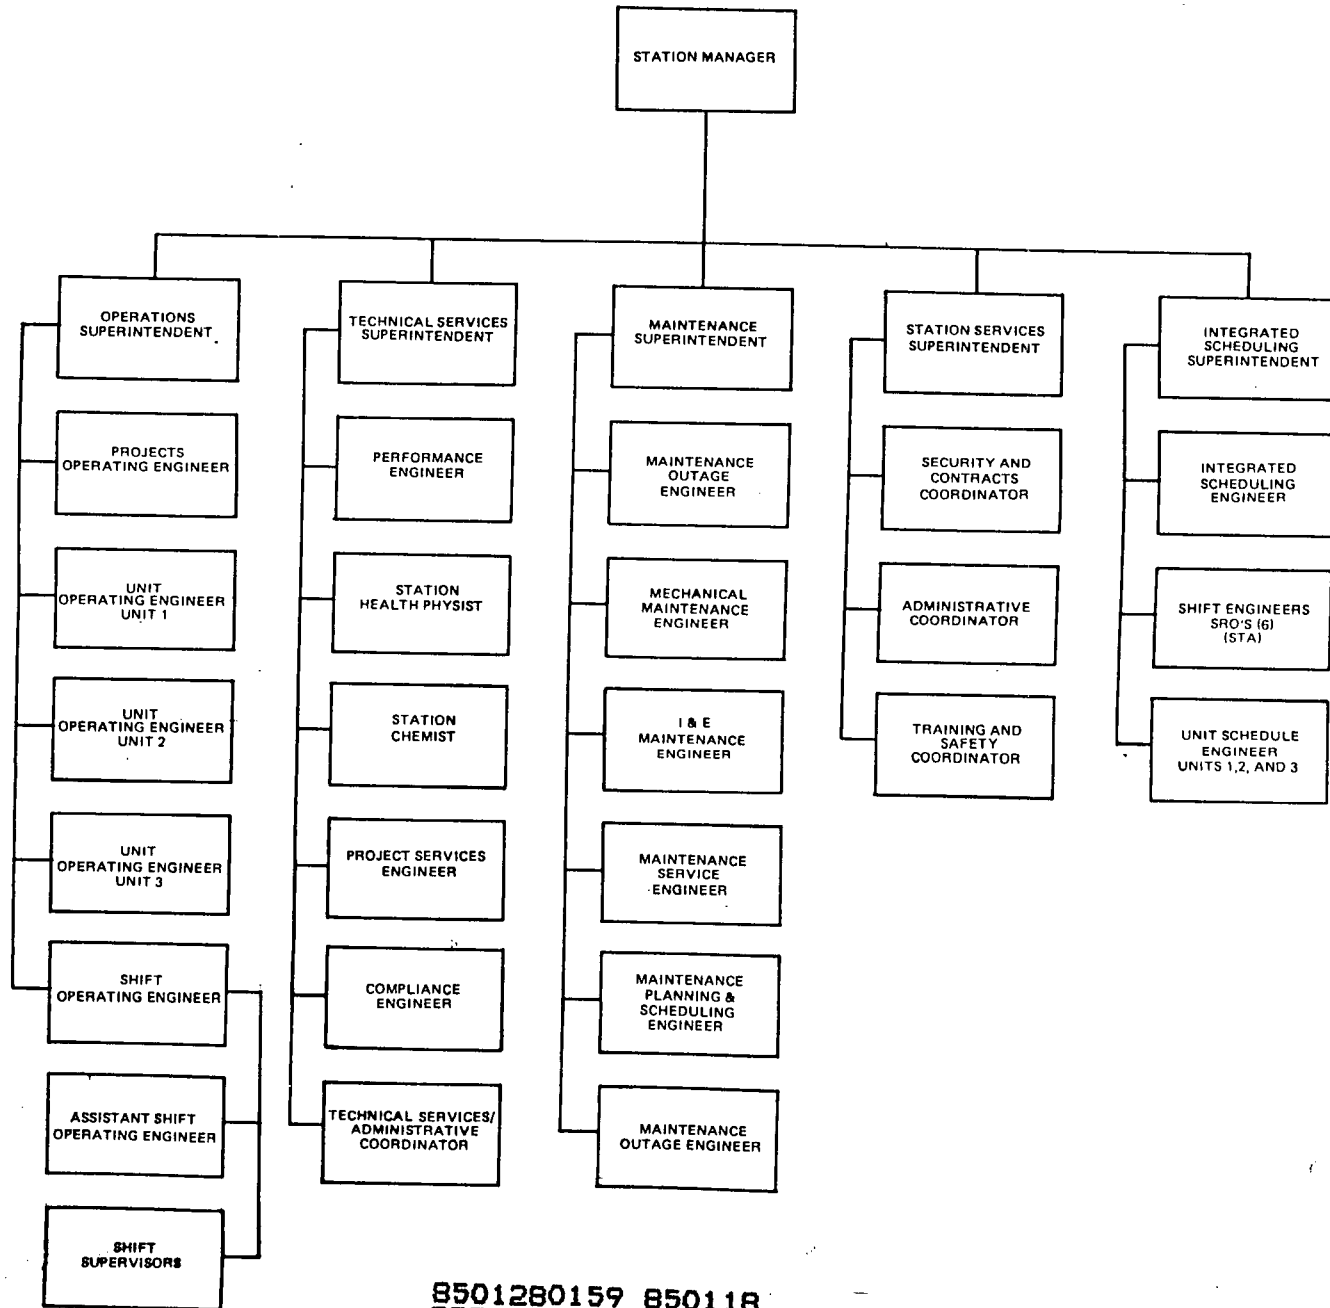

NUCLEAR STATION ORGANIZATION
FOR
OCONEE

8501280159 850118
PDR ADOCK 05000269
V PDR