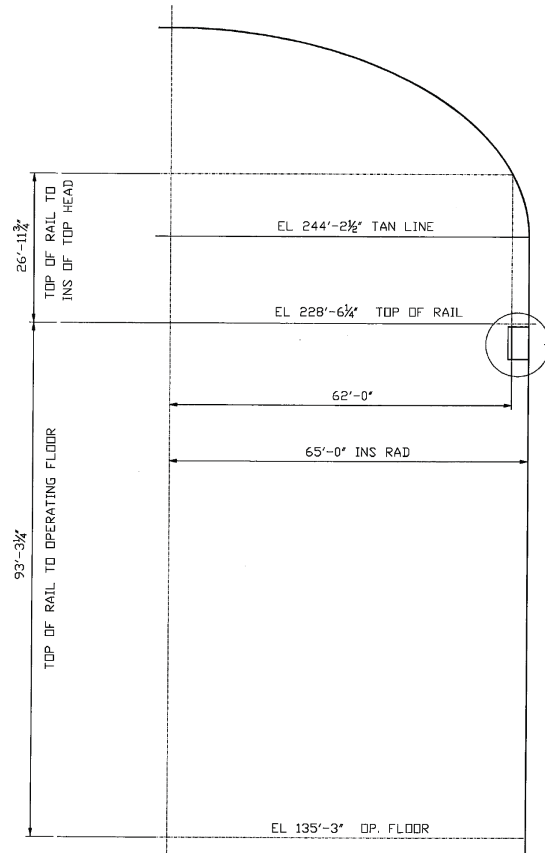

SECTION A-A

PARTIAL PLAN

WILLIAM STATES LEE III
NUCLEAR STATION UNITS 1 AND 2

Containment Vessel General Outline

Figure 3.8-205