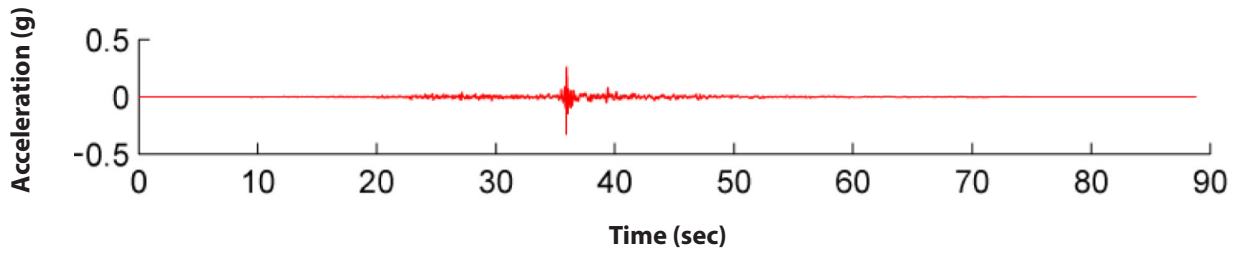

Duke ILA031-V Time History - Acceleration, Velocity, and Displacement Time Histories

EXPLANATION	
— (Red line)	Matched record
— (Grey line)	Seed record

WLS SUP 3.7-6

WILLIAM STATES LEE III
NUCLEAR STATION UNITS 1 & 2

Time History Representing
NI FIRS (V)

FIGURE 3.7-203c

Rev 8