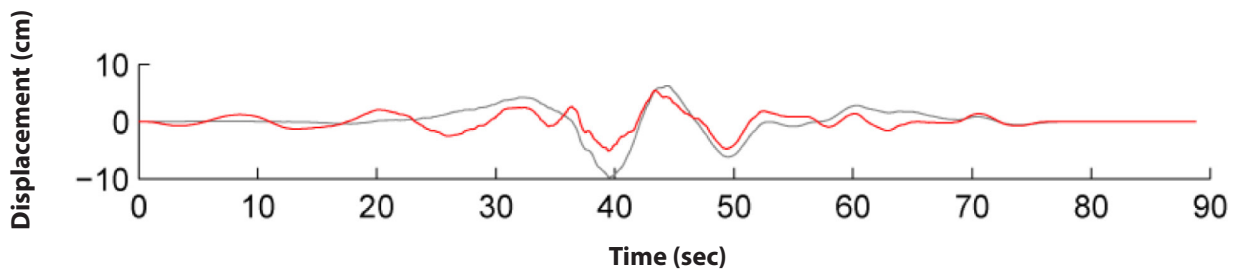

Duke ILA031-V Time History - Acceleration, Velocity, and Displacement Time Histories

EXPLANATION	
— (Red line)	Matched record
— (Grey line)	Seed record

WLS SUP 3.7-6

WILLIAM STATES LEE III
NUCLEAR STATION UNITS 1 & 2

Time History Representing
NI FIRS (V)

FIGURE 3.7-203c

Rev 8