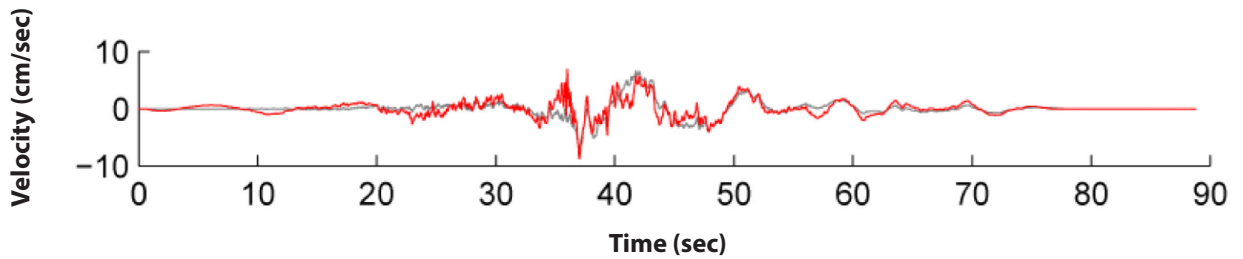

Duke ILA031-V Time History - Acceleration, Velocity, and Displacement Time Histories

EXPLANATION	
— (Red line)	Matched record
— (Grey line)	Seed record

WLS SUP 3.7-6

WILLIAM STATES LEE III
NUCLEAR STATION UNITS 1 & 2

Time History Representing
NI FIRS (V)

FIGURE 3.7-203c

Rev 8