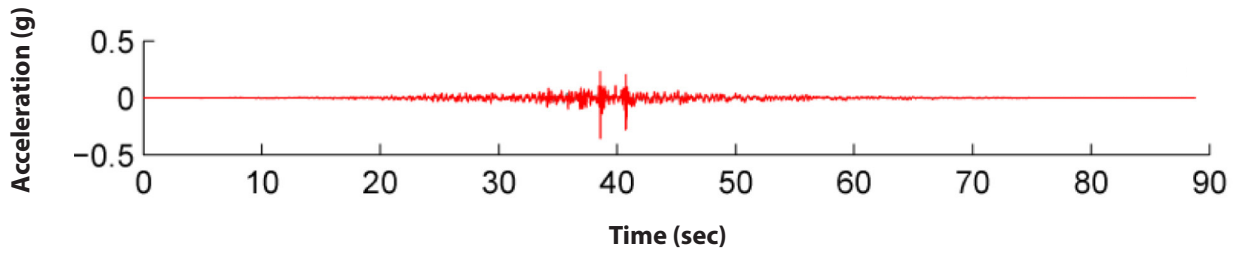

Duke ILA031-W Time History - Acceleration, Velocity, and Displacement Time Histories

EXPLANATION	
	Matched record
	Seed record

WLS SUP 3.7-6

WILLIAM STATES LEE III
NUCLEAR STATION UNITS 1 & 2

Time History Representing
NI FIRS (W)