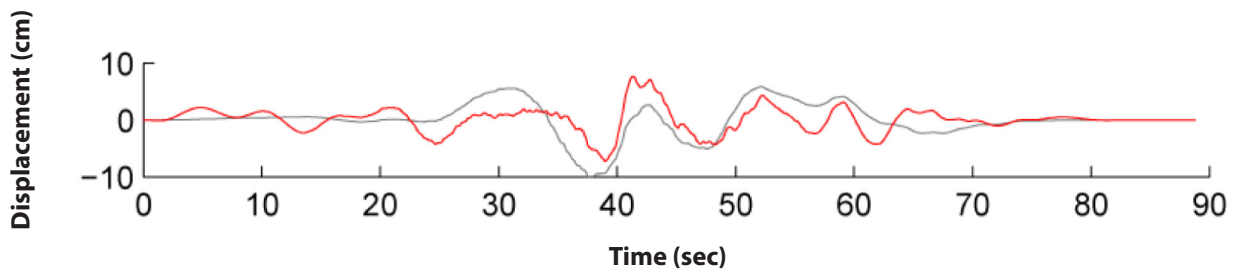

Duke ILA031-W Time History - Acceleration, Velocity, and Displacement Time Histories

EXPLANATION	
	Matched record
	Seed record

WLS SUP 3.7-6

WILLIAM STATES LEE III
NUCLEAR STATION UNITS 1 & 2

Time History Representing
NI FIRS (W)