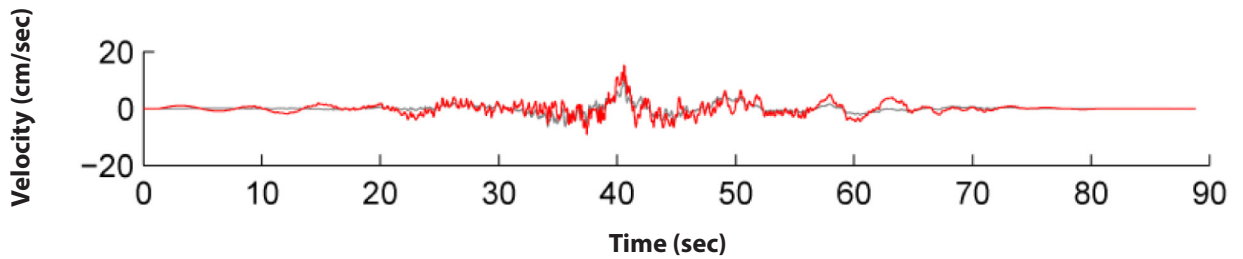

Duke ILA031-W Time History - Acceleration, Velocity, and Displacement Time Histories

EXPLANATION	
	Matched record
	Seed record

WLS SUP 3.7-6

WILLIAM STATES LEE III
NUCLEAR STATION UNITS 1 & 2

Time History Representing
NI FIRS (W)