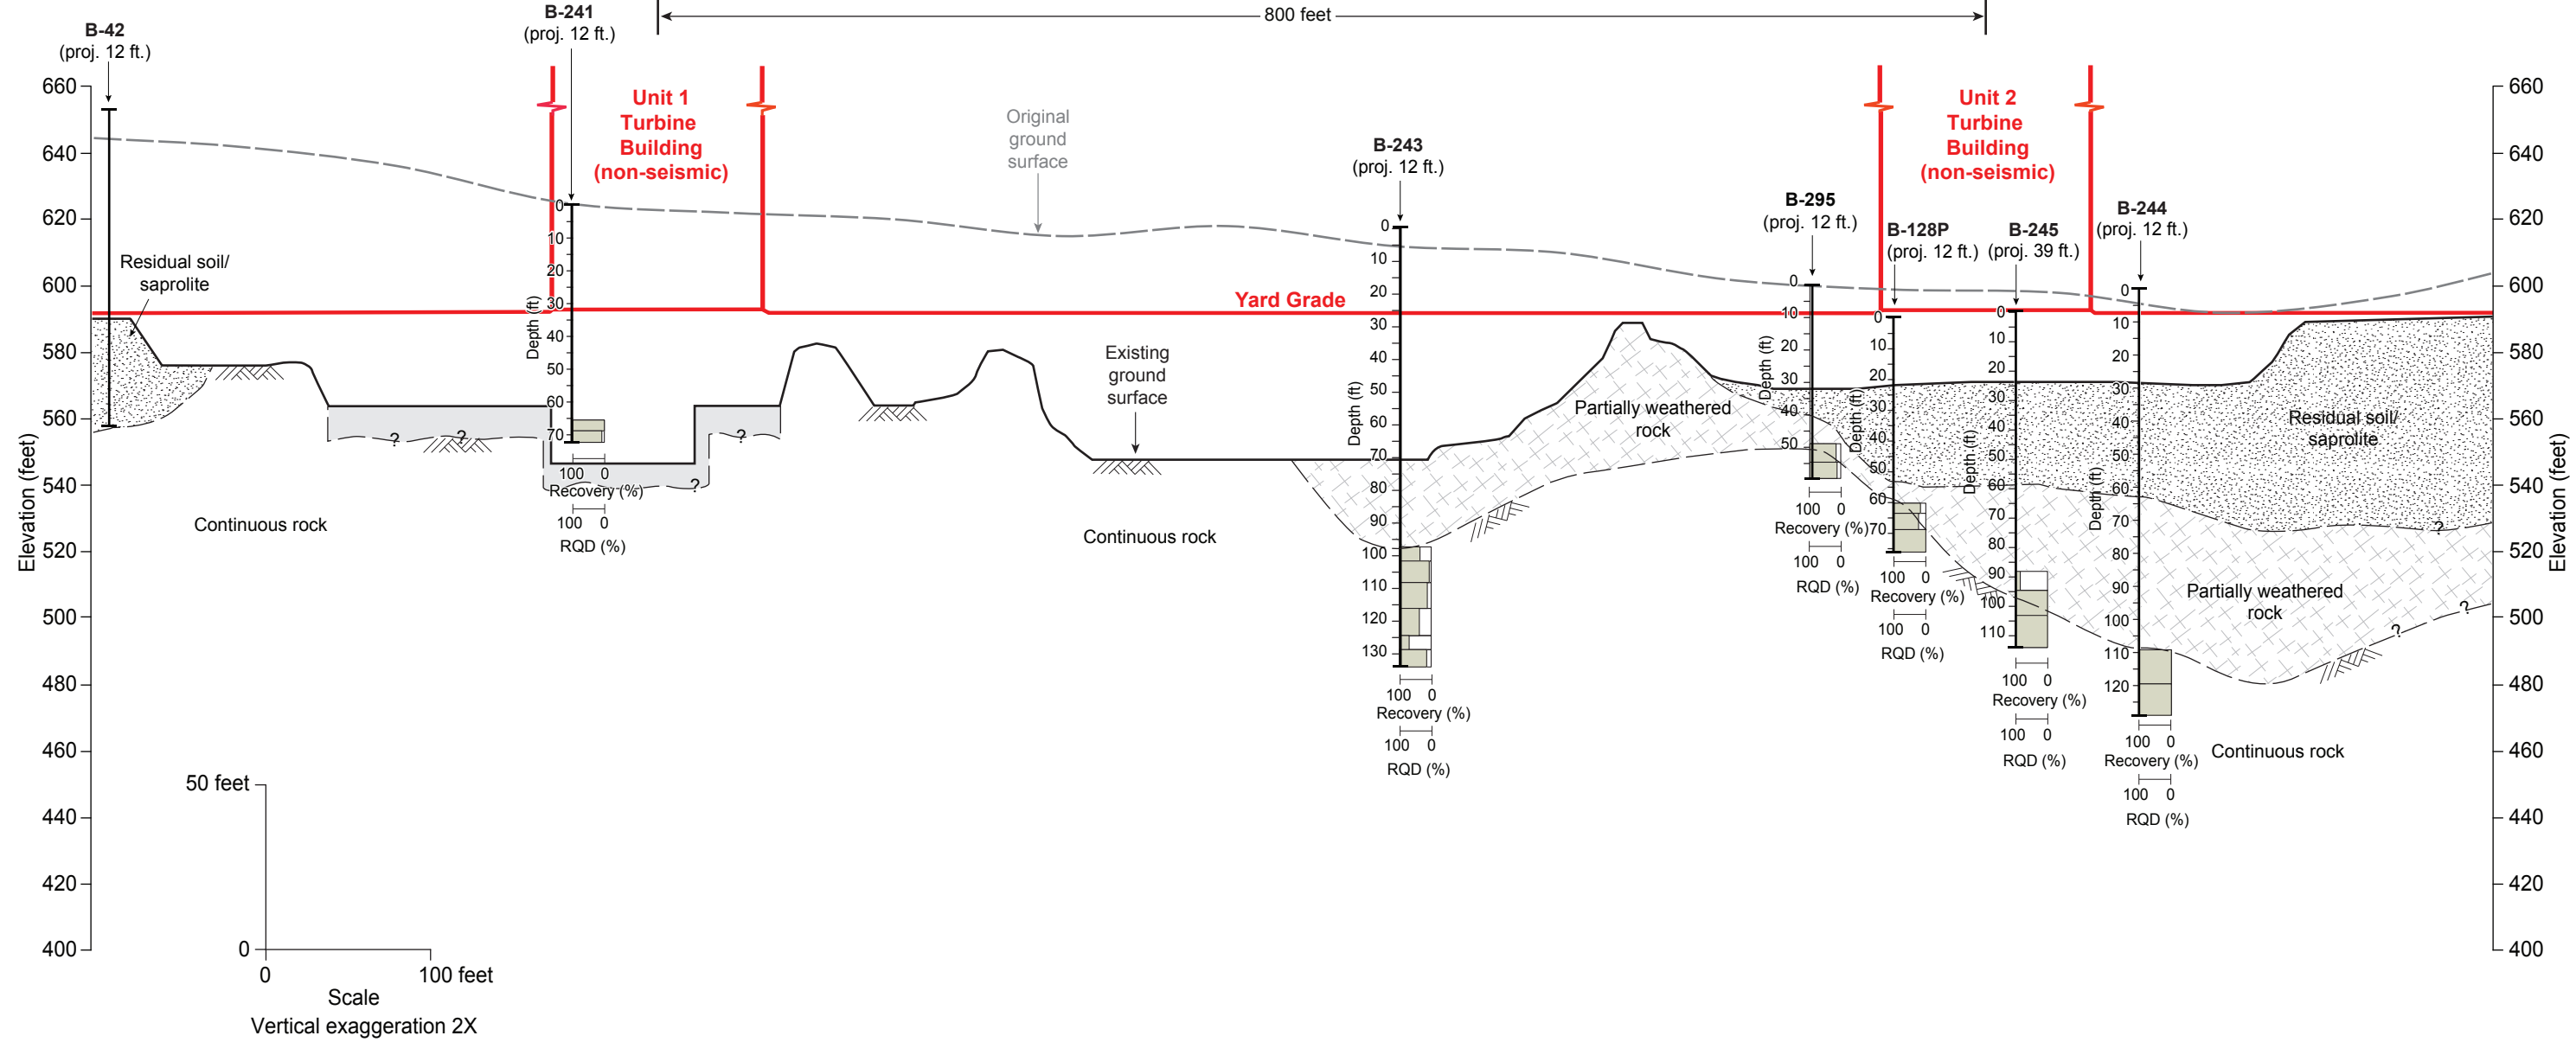

078°

Intersection of EE - EE'

Intersection of F - F'

Intersection of FF - FF'

CC West

CC' East

WLS COL 2.5-1
WLS COL 2.5-5

WILLIAM STATES LEE III
NUCLEAR STATION UNITS 1 & 2

Geologic Cross Section CC-CC'

FIGURE 2.5.4-235 Rev 7