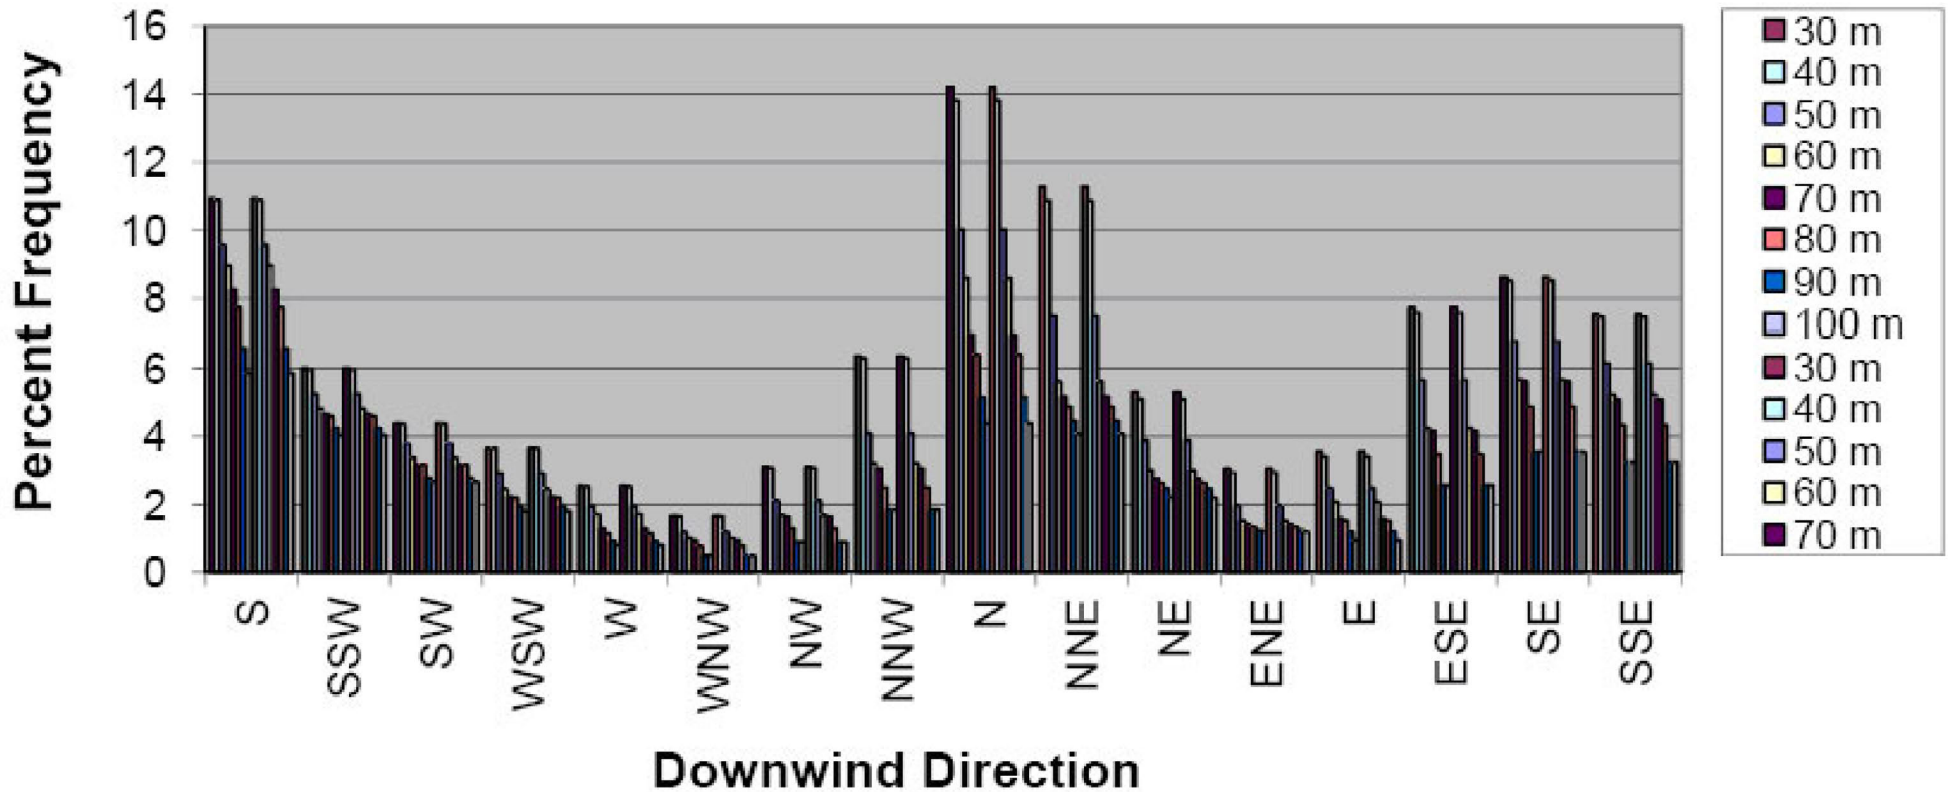

Visible Plume Radius Frequency - Winter (Charlotte Data)

WLS COL 2.3-2

WILLIAM STATES LEE III
NUCLEAR STATION UNITS 1 & 2

Visible Plume Radius Frequency - Winter
Cooling Tower

FIGURE 2.3-275 Rev 5