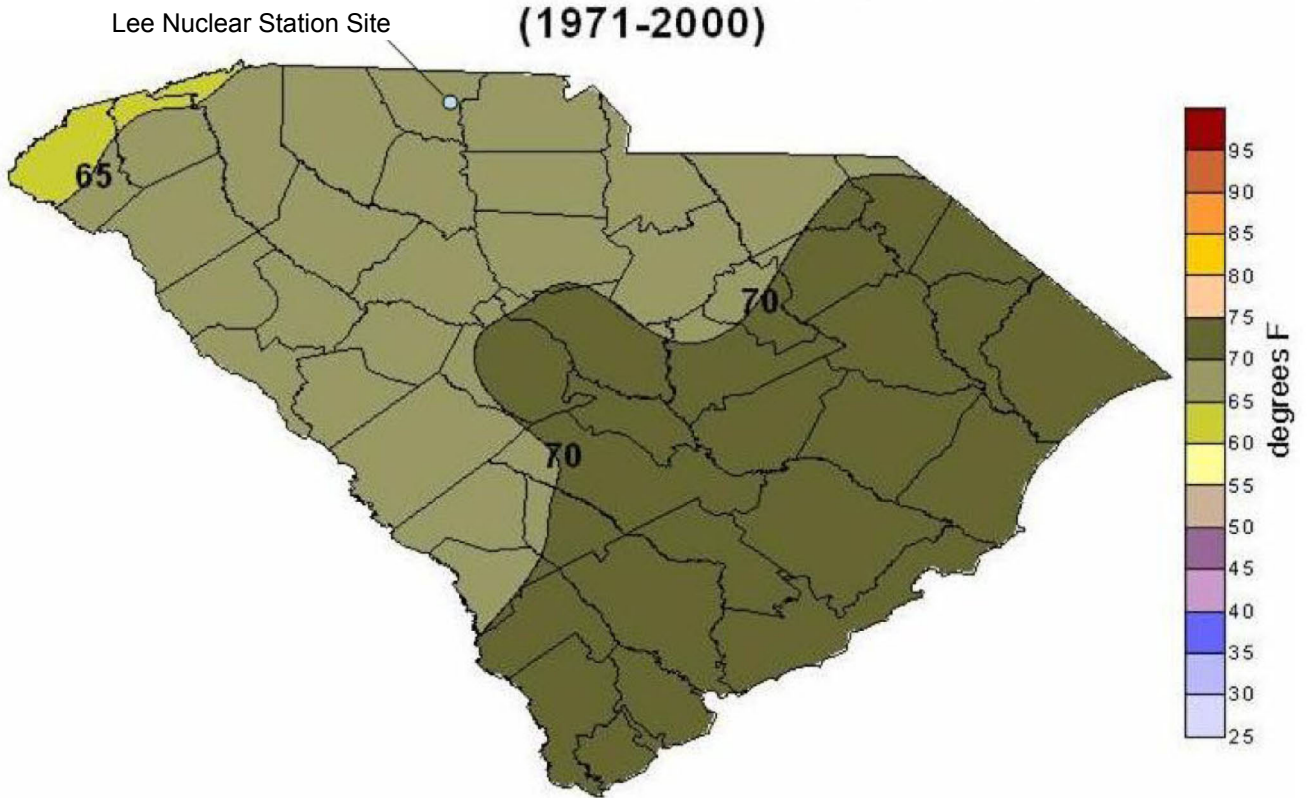

# July Average Minimum Temperature (1971-2000)

Reference: South Carolina State Climate Office,  
<http://www.dnr.sc.gov/climate/sco/>

WLS COL 2.3-2

WILLIAM STATES LEE III  
NUCLEAR STATION UNITS 1 & 2

July Average Minimum Temperature  
(1971-2000)

FIGURE 2.3-237

Rev 0