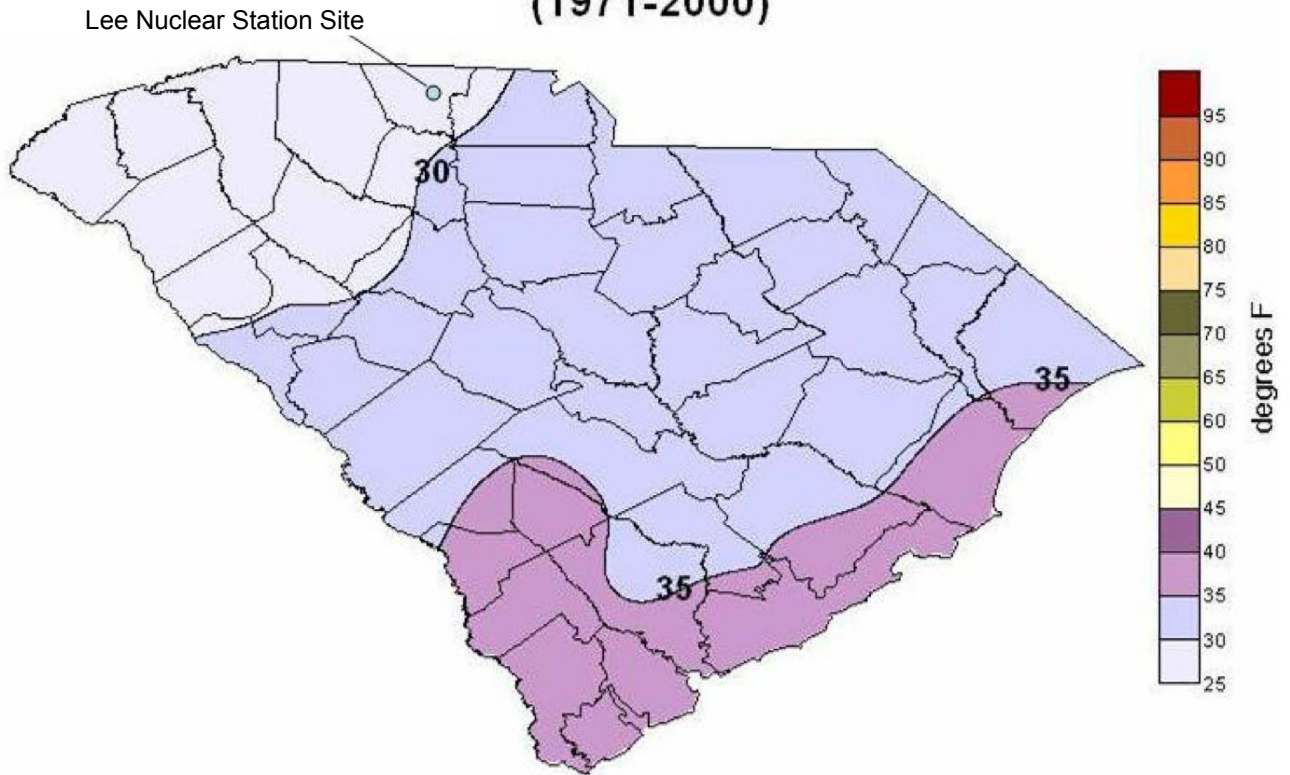

January Average Minimum Temperature (1971-2000)

Reference: South Carolina State Climate Office,
<http://www.dnr.sc.gov/climate/sco/>

WLS COL 2.3-2

WILLIAM STATES LEE III
NUCLEAR STATION UNITS 1 & 2

January Average Minimum Temperature
(1971-2000)

FIGURE 2.3-235

Rev 0