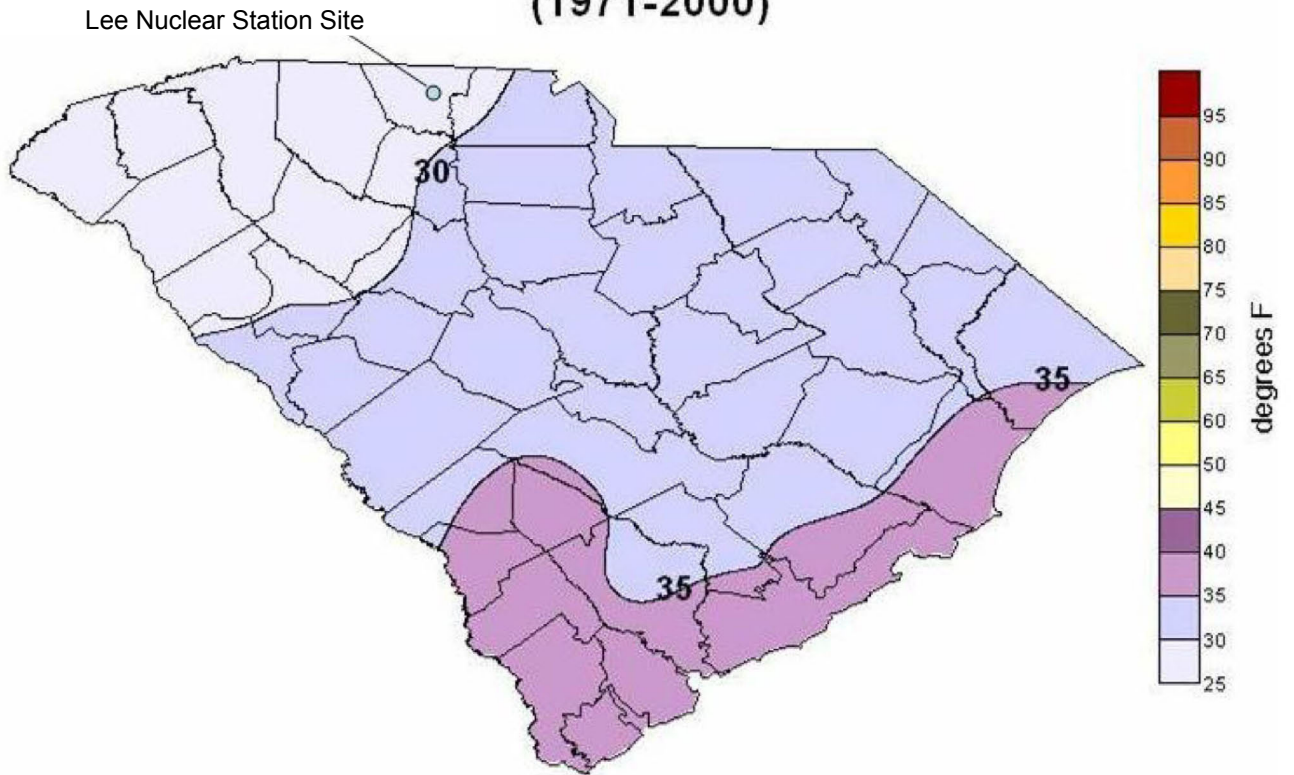

# January Average Minimum Temperature (1971-2000)

Reference: South Carolina State Climate Office,  
<http://www.dnr.sc.gov/climate/sco/>

WLS COL 2.3-2

WILLIAM STATES LEE III  
NUCLEAR STATION UNITS 1 & 2