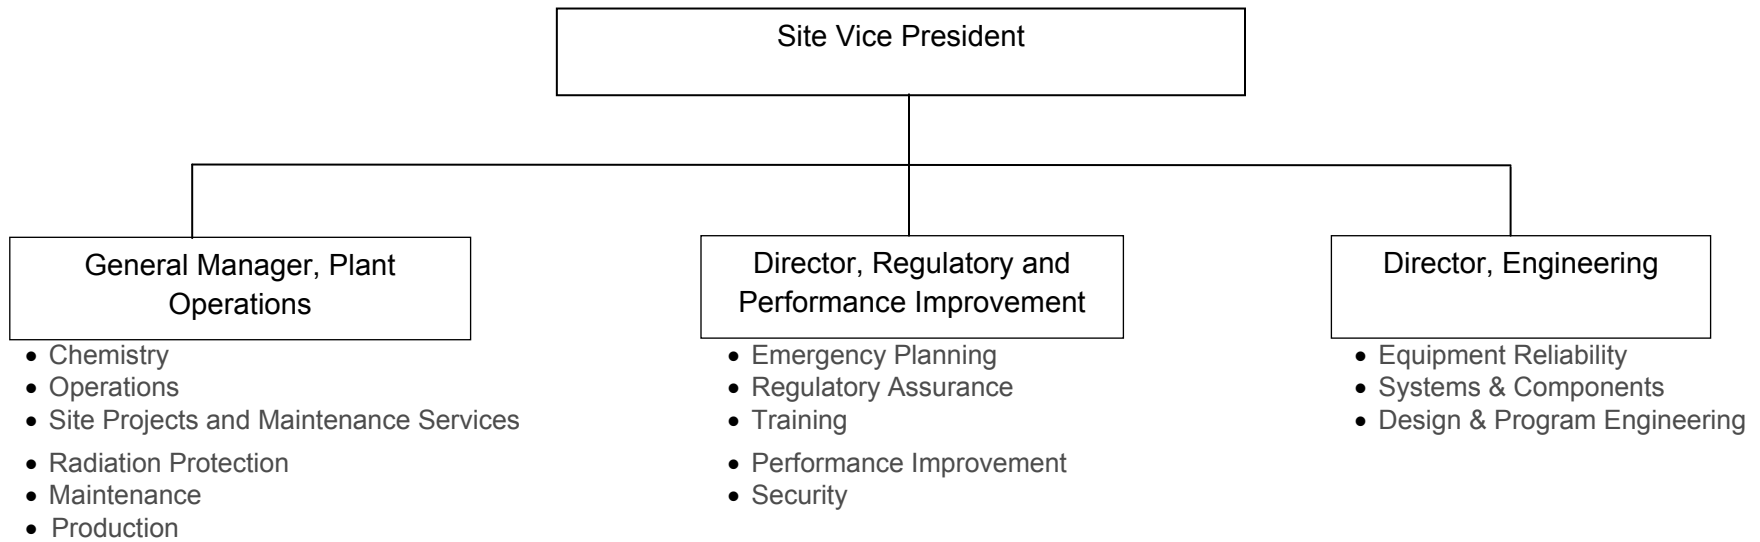

PALISADES NUCLEAR PLANT ORGANIZATION

**PLANT SPECIFIC TITLES FOR GENERIC TITLES
LOCATED IN THE TECHNICAL SPECIFICATIONS**

Technical Specifications Generic Title (Sections 5.1 and 5.2)	Corresponding Plant Specific Title
Plant Superintendent	General Manager Plant Operations
Shift Supervisor	Shift Manager
Individual providing advisory technical support to the plant operations shift crew	Shift Engineer