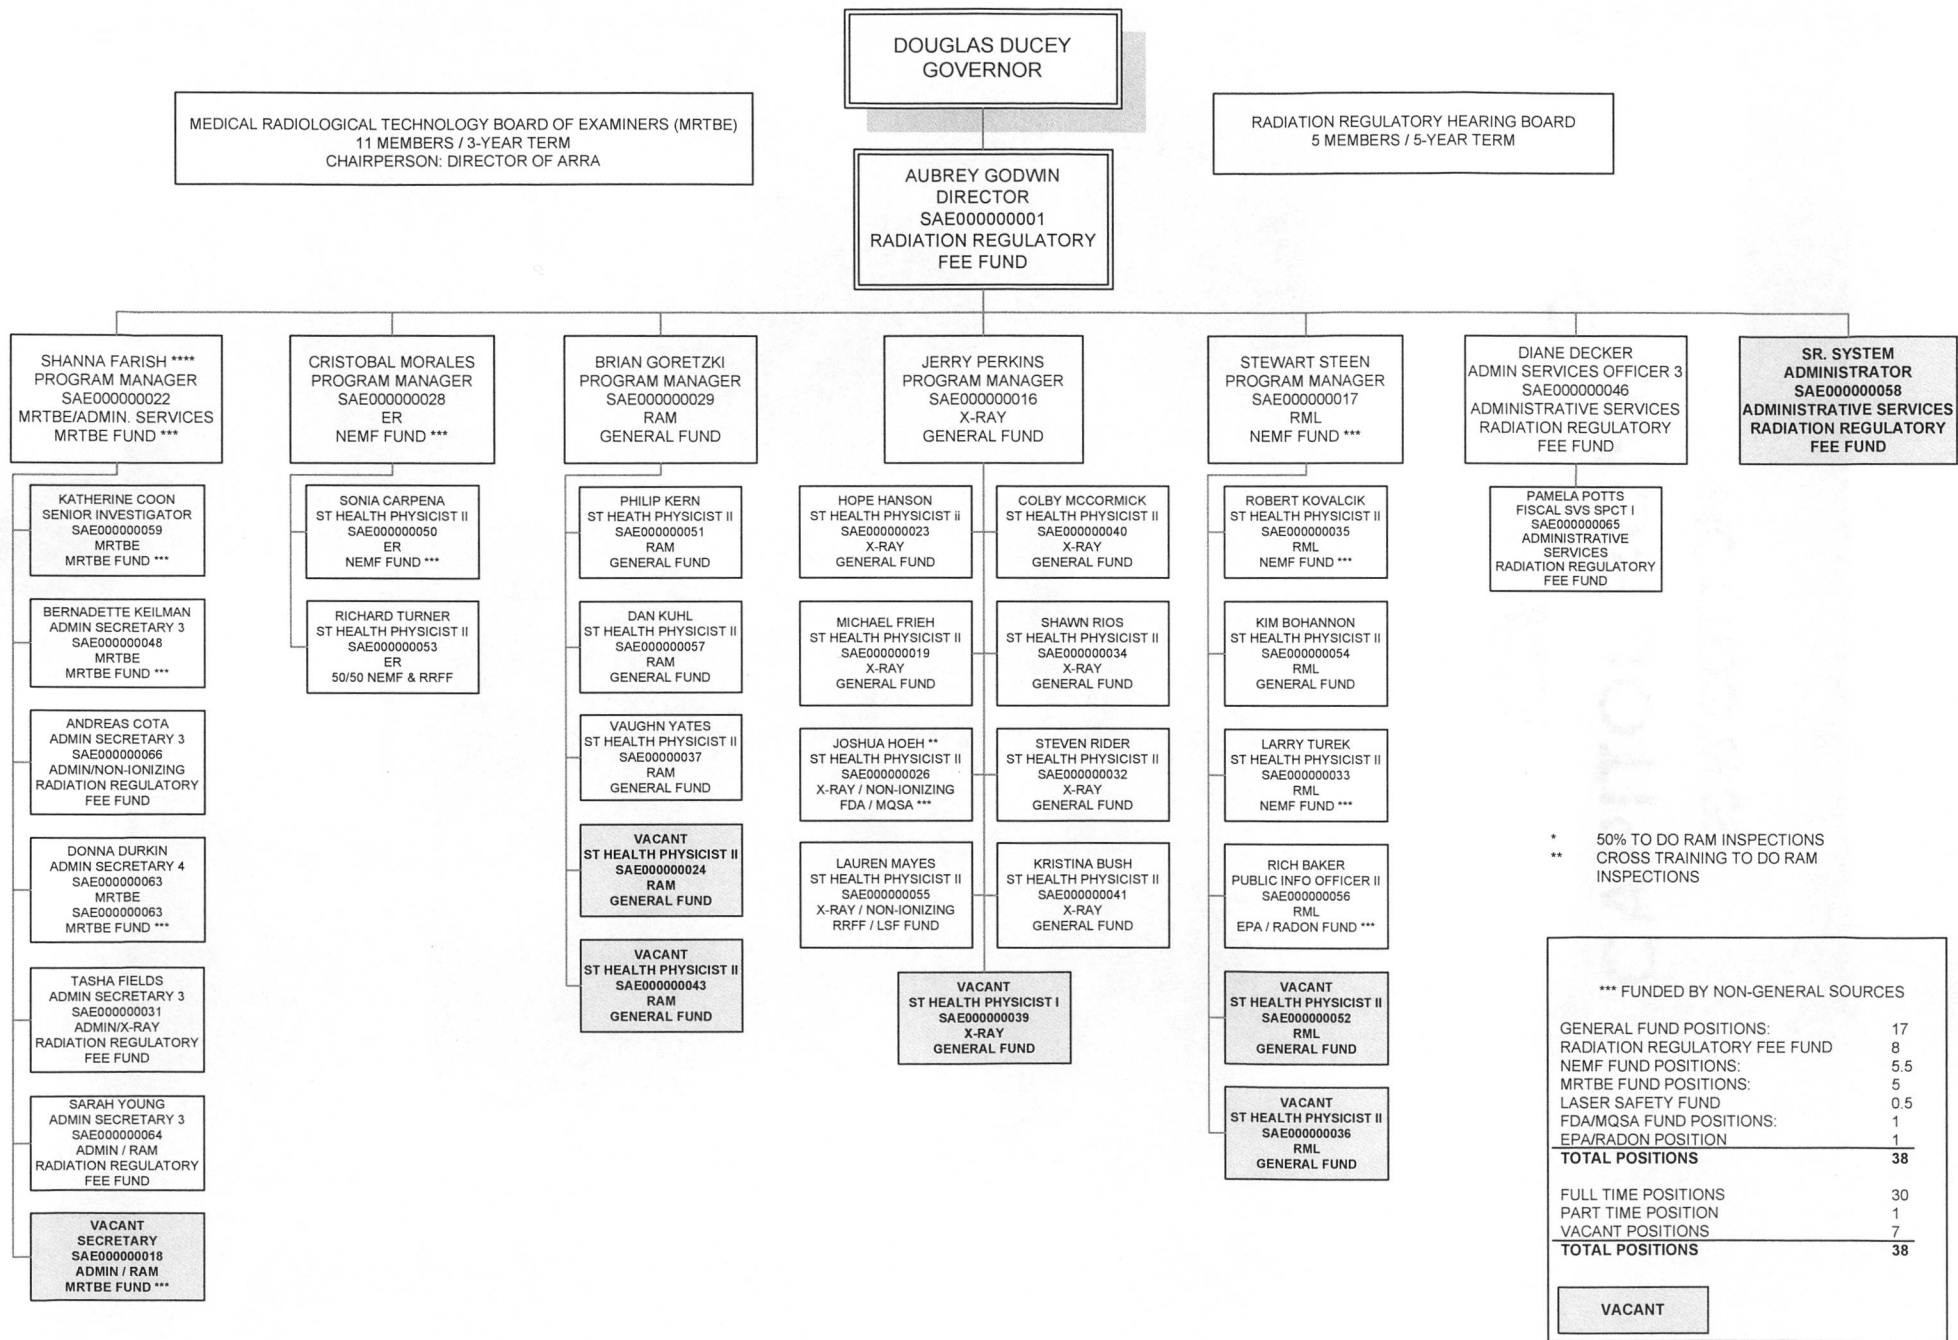

# STATE OF ARIZONA RADIATION REGULATORY AEA

Attachment 2

Arizona Radiation Regulatory Agency  
Sealed Source and Device Evaluation Reviewers