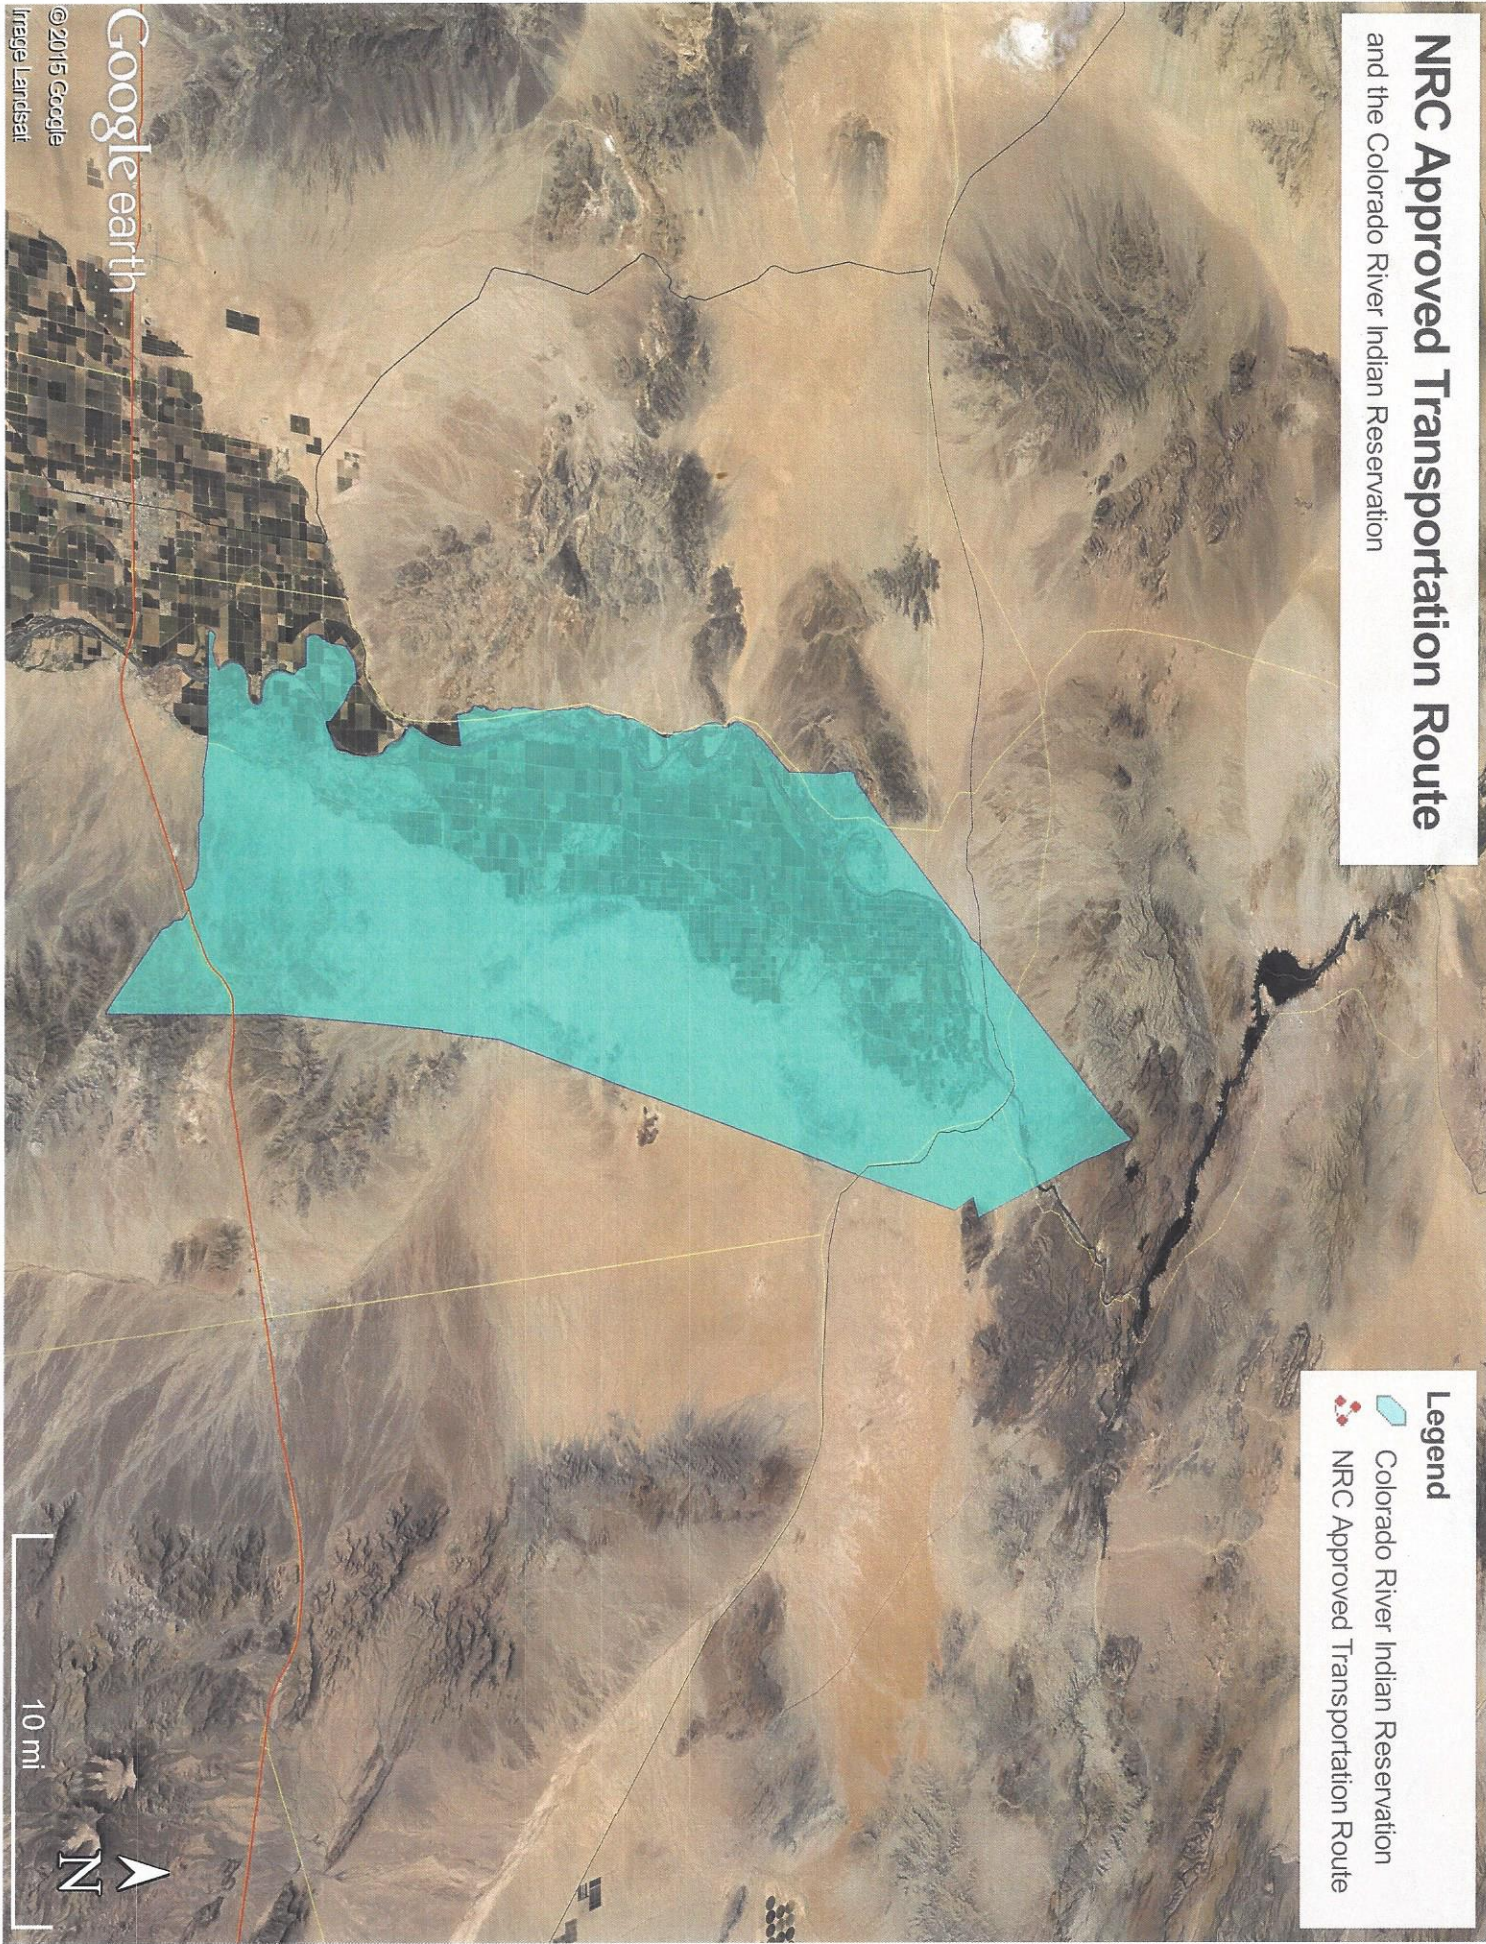

NRC Approved Transportation Route and the Colorado River Indian Reservation

Legend

-  Colorado River Indian Reservation
-  NRC Approved Transportation Route

 10 mi

Google earth
@2015 Google
Image Landsat