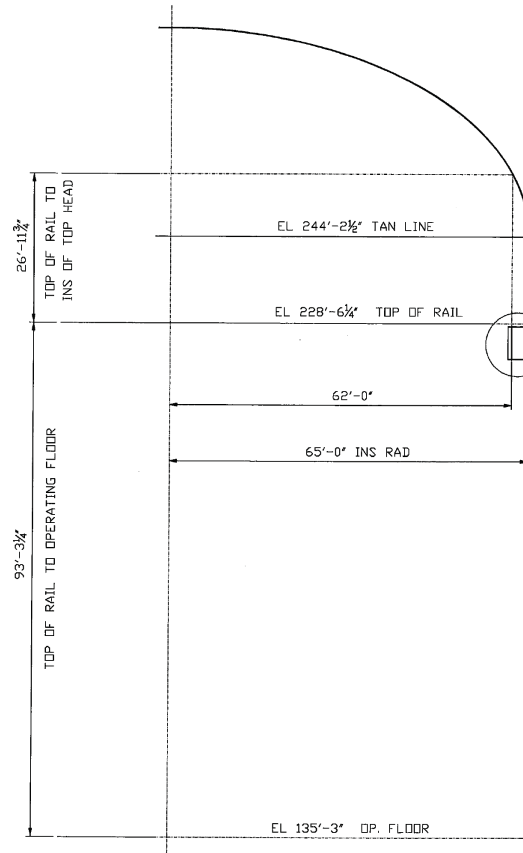

SECTION A-A

PARTIAL PLAN

WILLIAM STATES LEE III  
NUCLEAR STATION UNITS 1 AND 2

Containment Vessel General Outline

Figure 3.8-205