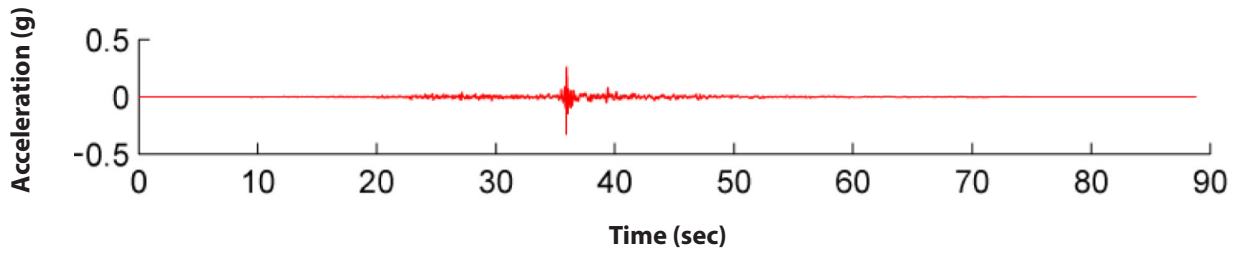

Duke ILA031-V Time History - Acceleration, Velocity, and Displacement Time Histories

EXPLANATION	
	Matched record
	Seed record

WLS SUP 3.7-6

WILLIAM STATES LEE III
NUCLEAR STATION UNITS 1 & 2

Time History Representing
NI FIRS (V)