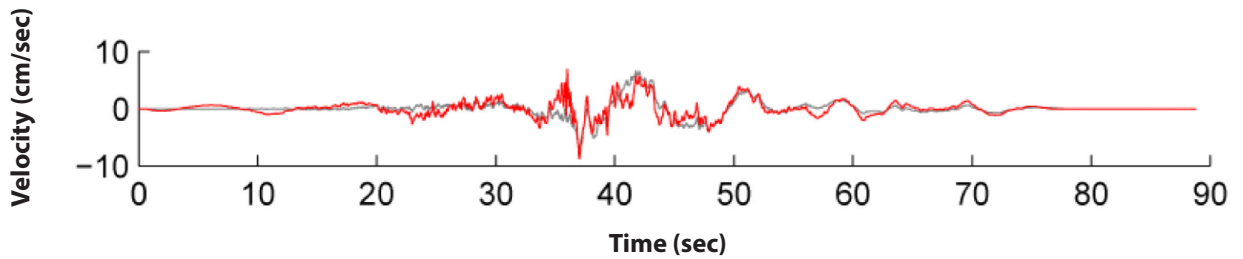

Duke ILA031-V Time History - Acceleration, Velocity, and Displacement Time Histories

EXPLANATION	
	Matched record
	Seed record

WLS SUP 3.7-6

WILLIAM STATES LEE III
NUCLEAR STATION UNITS 1 & 2

Time History Representing
NI FIRS (V)