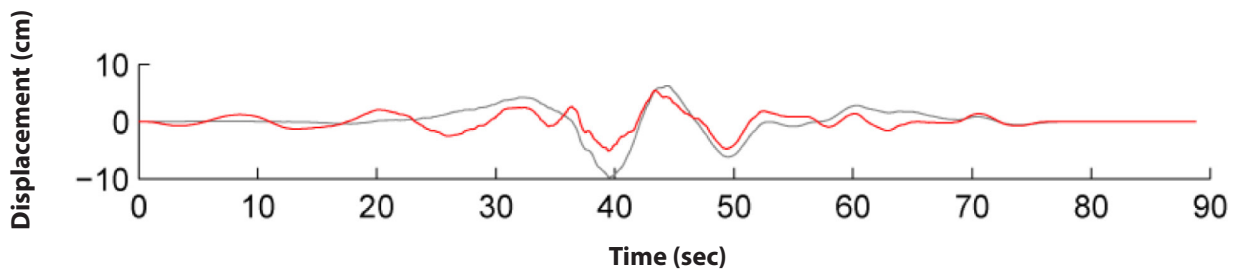

Duke ILA031-V Time History - Acceleration, Velocity, and Displacement Time Histories

EXPLANATION	
	Matched record
	Seed record

WLS SUP 3.7-6

WILLIAM STATES LEE III
NUCLEAR STATION UNITS 1 & 2

Time History Representing
NI FIRS (V)