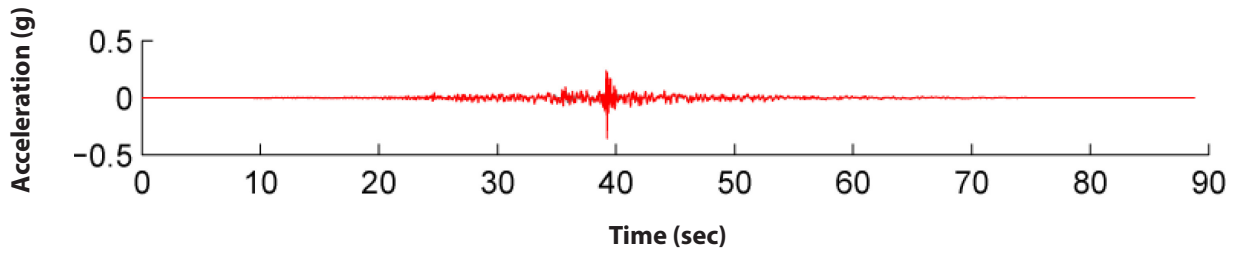

Duke ILA031-N Time History - Acceleration, Velocity, and Displacement Time Histories

EXPLANATION	
	Matched record
	Seed record

WLS SUP 3.7-6

WILLIAM STATES LEE III
NUCLEAR STATION UNITS 1 & 2

Time History Representing
NI FIRS (N)