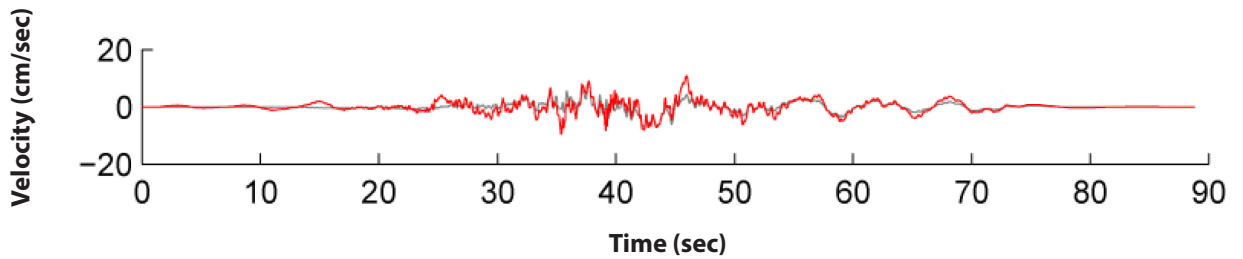

Duke ILA031-N Time History - Acceleration, Velocity, and Displacement Time Histories

EXPLANATION	
	Matched record
	Seed record

WLS SUP 3.7-6

WILLIAM STATES LEE III
NUCLEAR STATION UNITS 1 & 2

Time History Representing
NI FIRS (N)