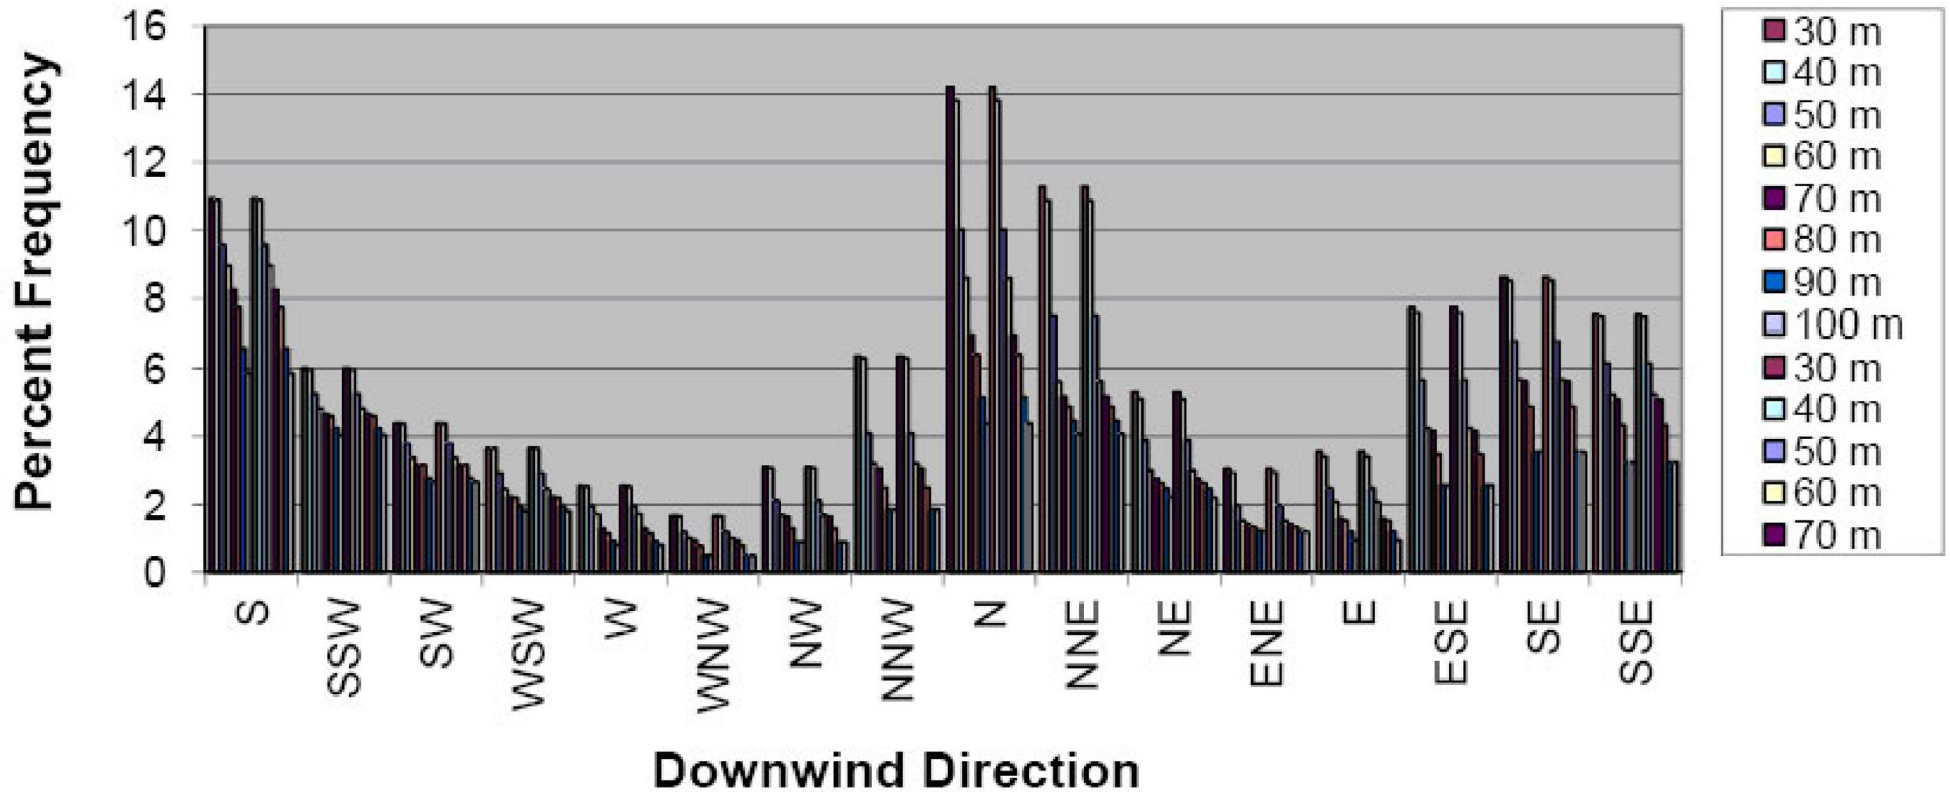

## Visible Plume Radius Frequency - Winter (Charlotte Data)

WLS COL 2.3-2

WILLIAM STATES LEE III  
NUCLEAR STATION UNITS 1 & 2

Visible Plume Radius Frequency - Winter  
Cooling Tower

FIGURE 2.3-275      Rev 5