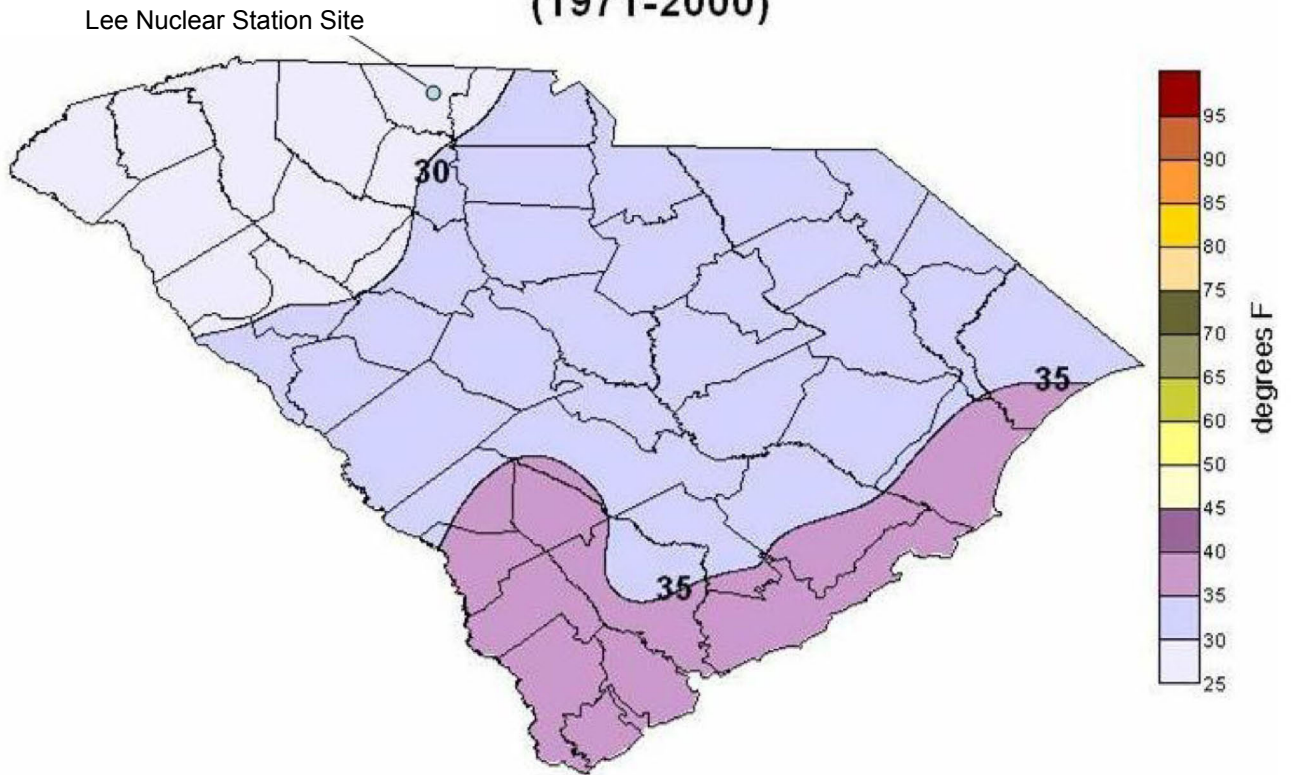

January Average Minimum Temperature (1971-2000)

Reference: South Carolina State Climate Office,
<http://www.dnr.sc.gov/climate/sco/>

WLS COL 2.3-2

WILLIAM STATES LEE III
NUCLEAR STATION UNITS 1 & 2

January Average Minimum Temperature
(1971-2000)

FIGURE 2.3-235

Rev 0