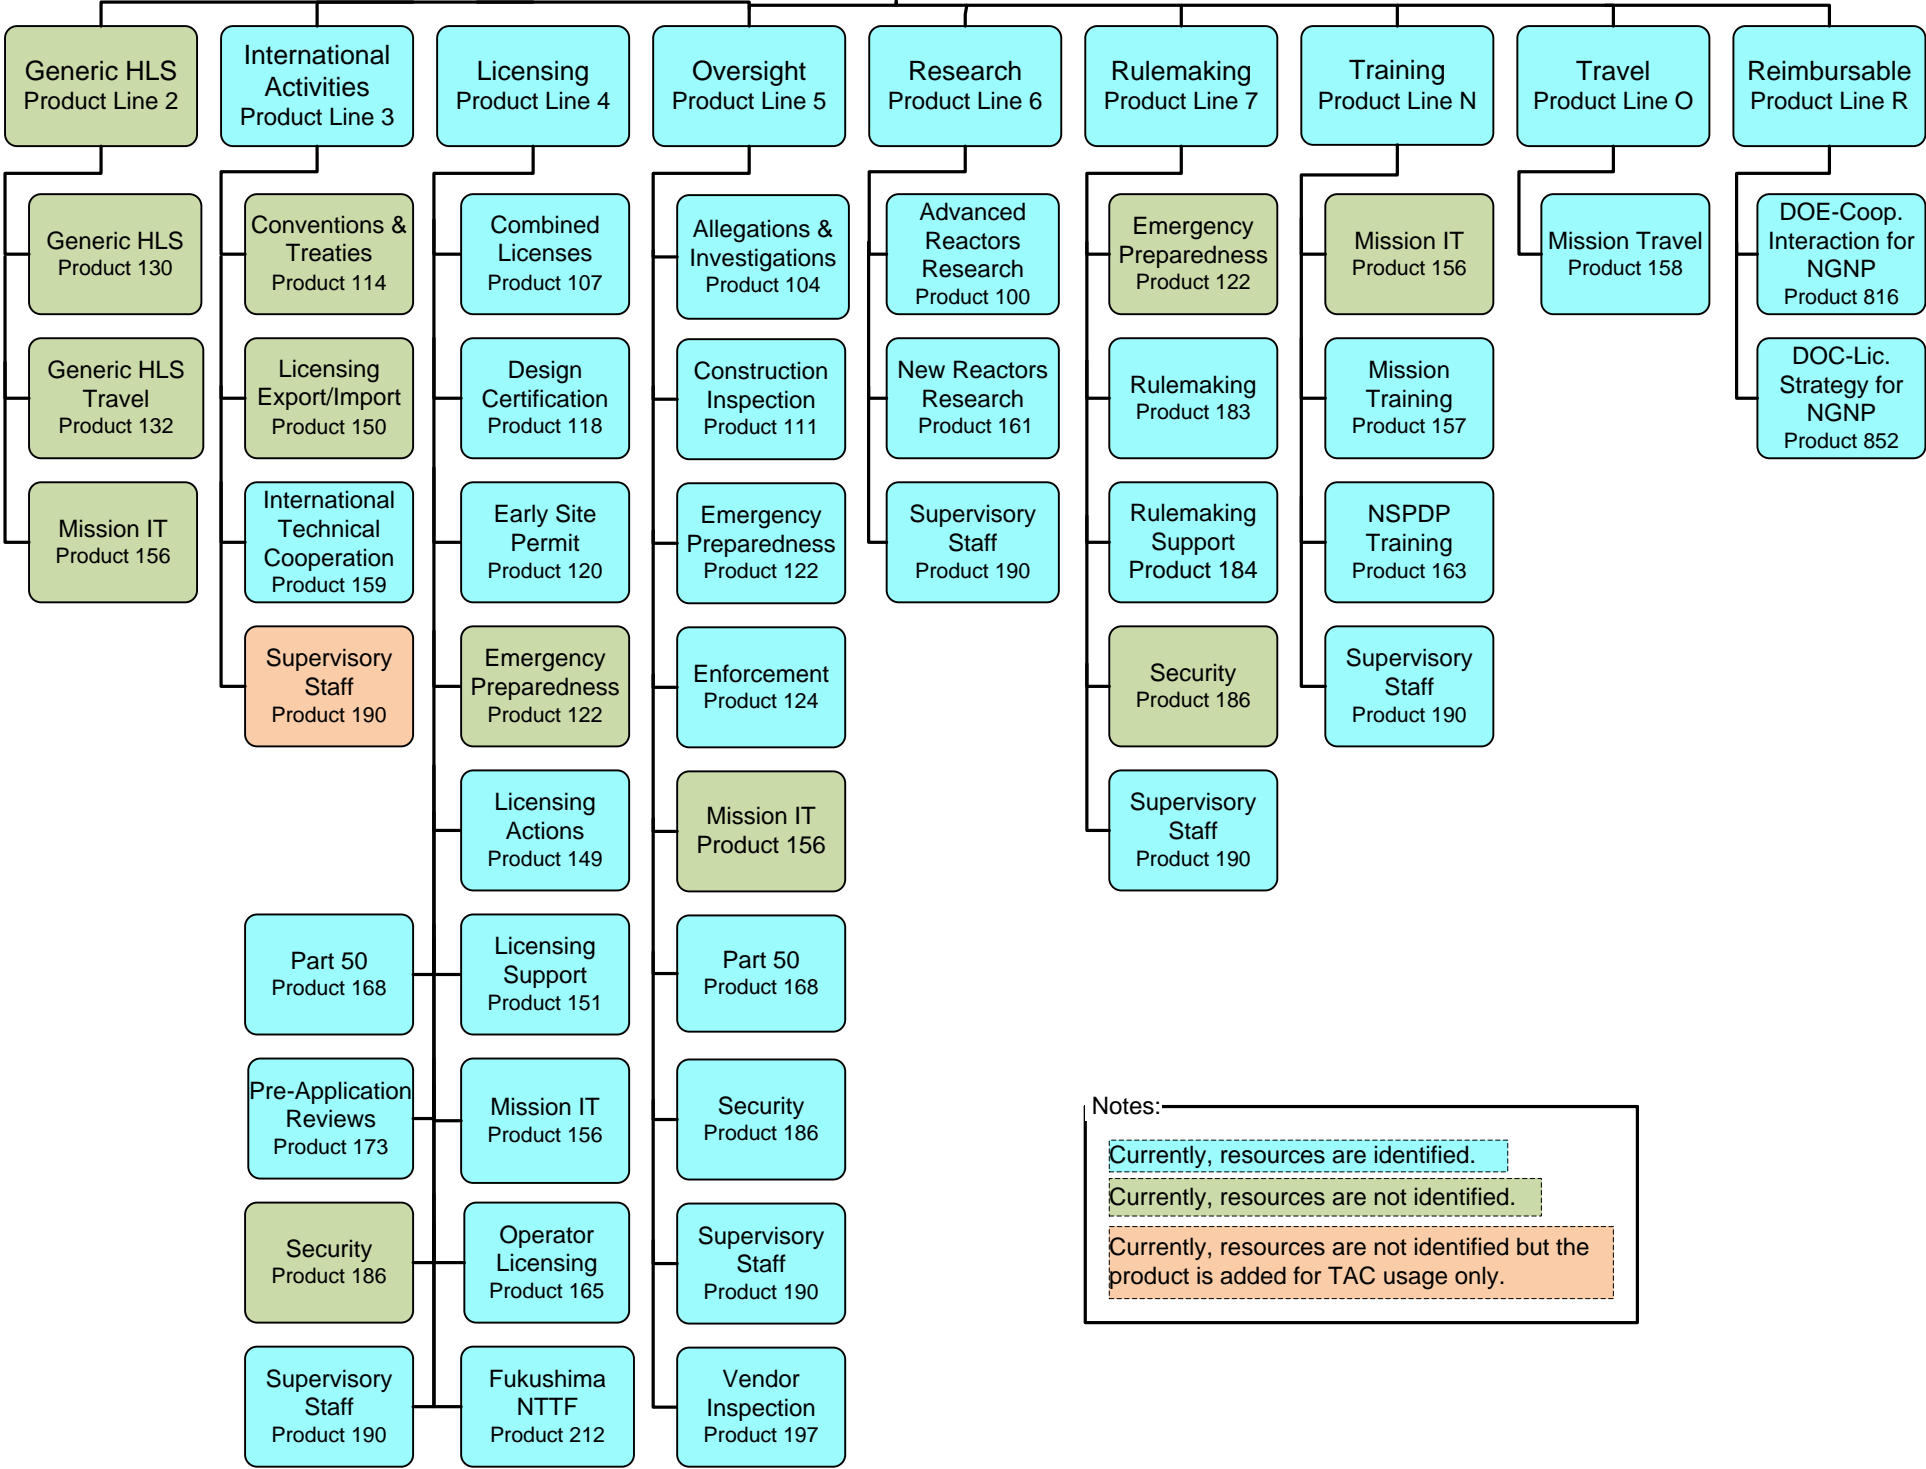

# New Reactors Business Line 17

Notes:

- Currently, resources are identified.
- Currently, resources are not identified.
- Currently, resources are not identified but the product is added for TAC usage only.