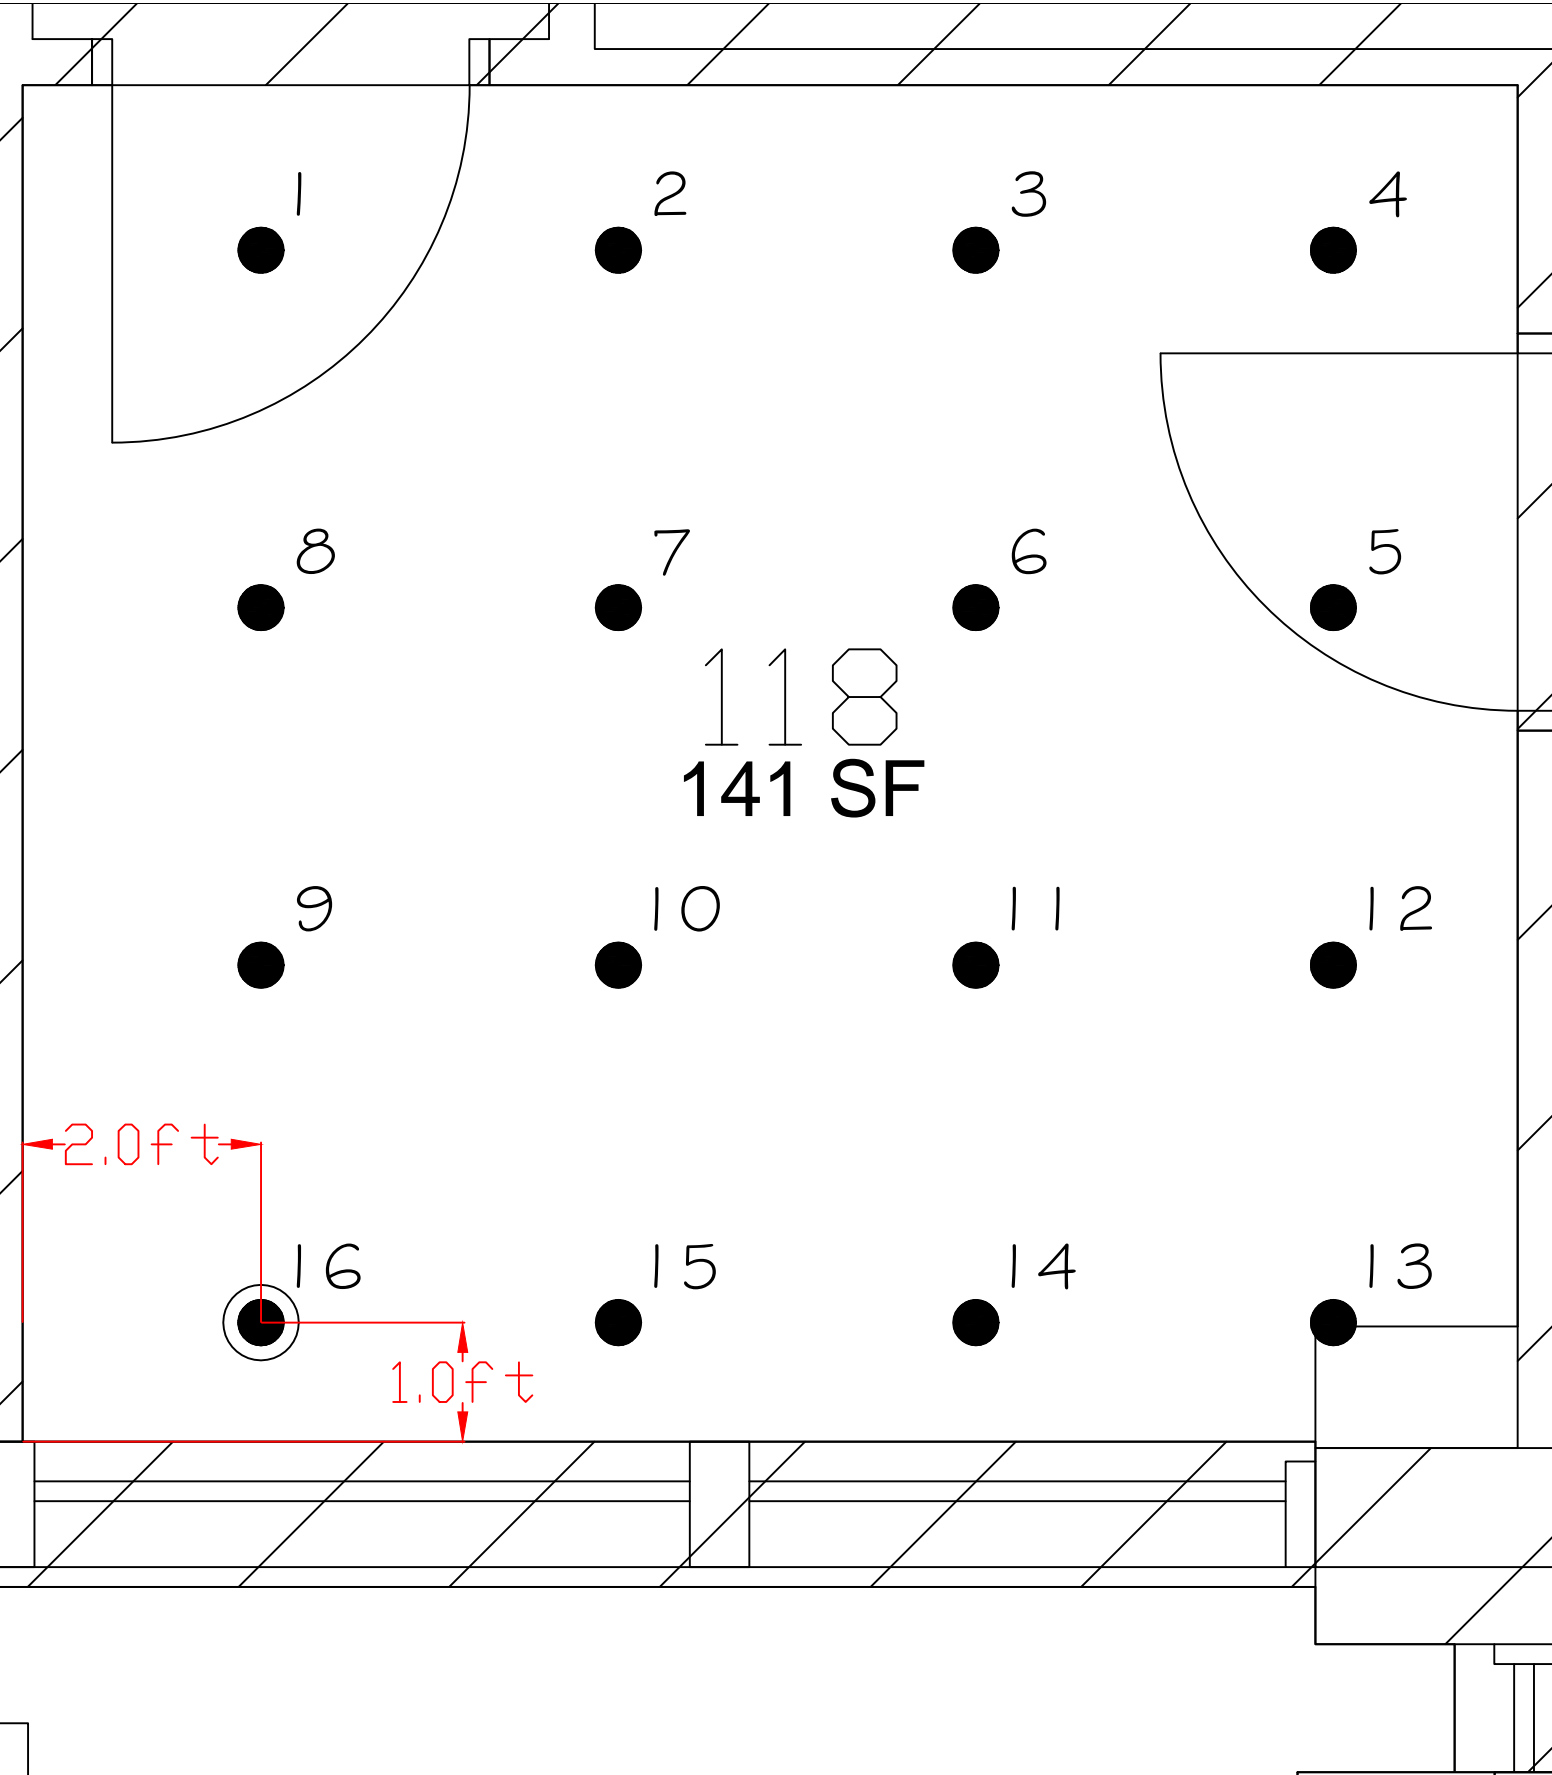

512

F

SF

● Random Start Location  
Spacing = 3 ft