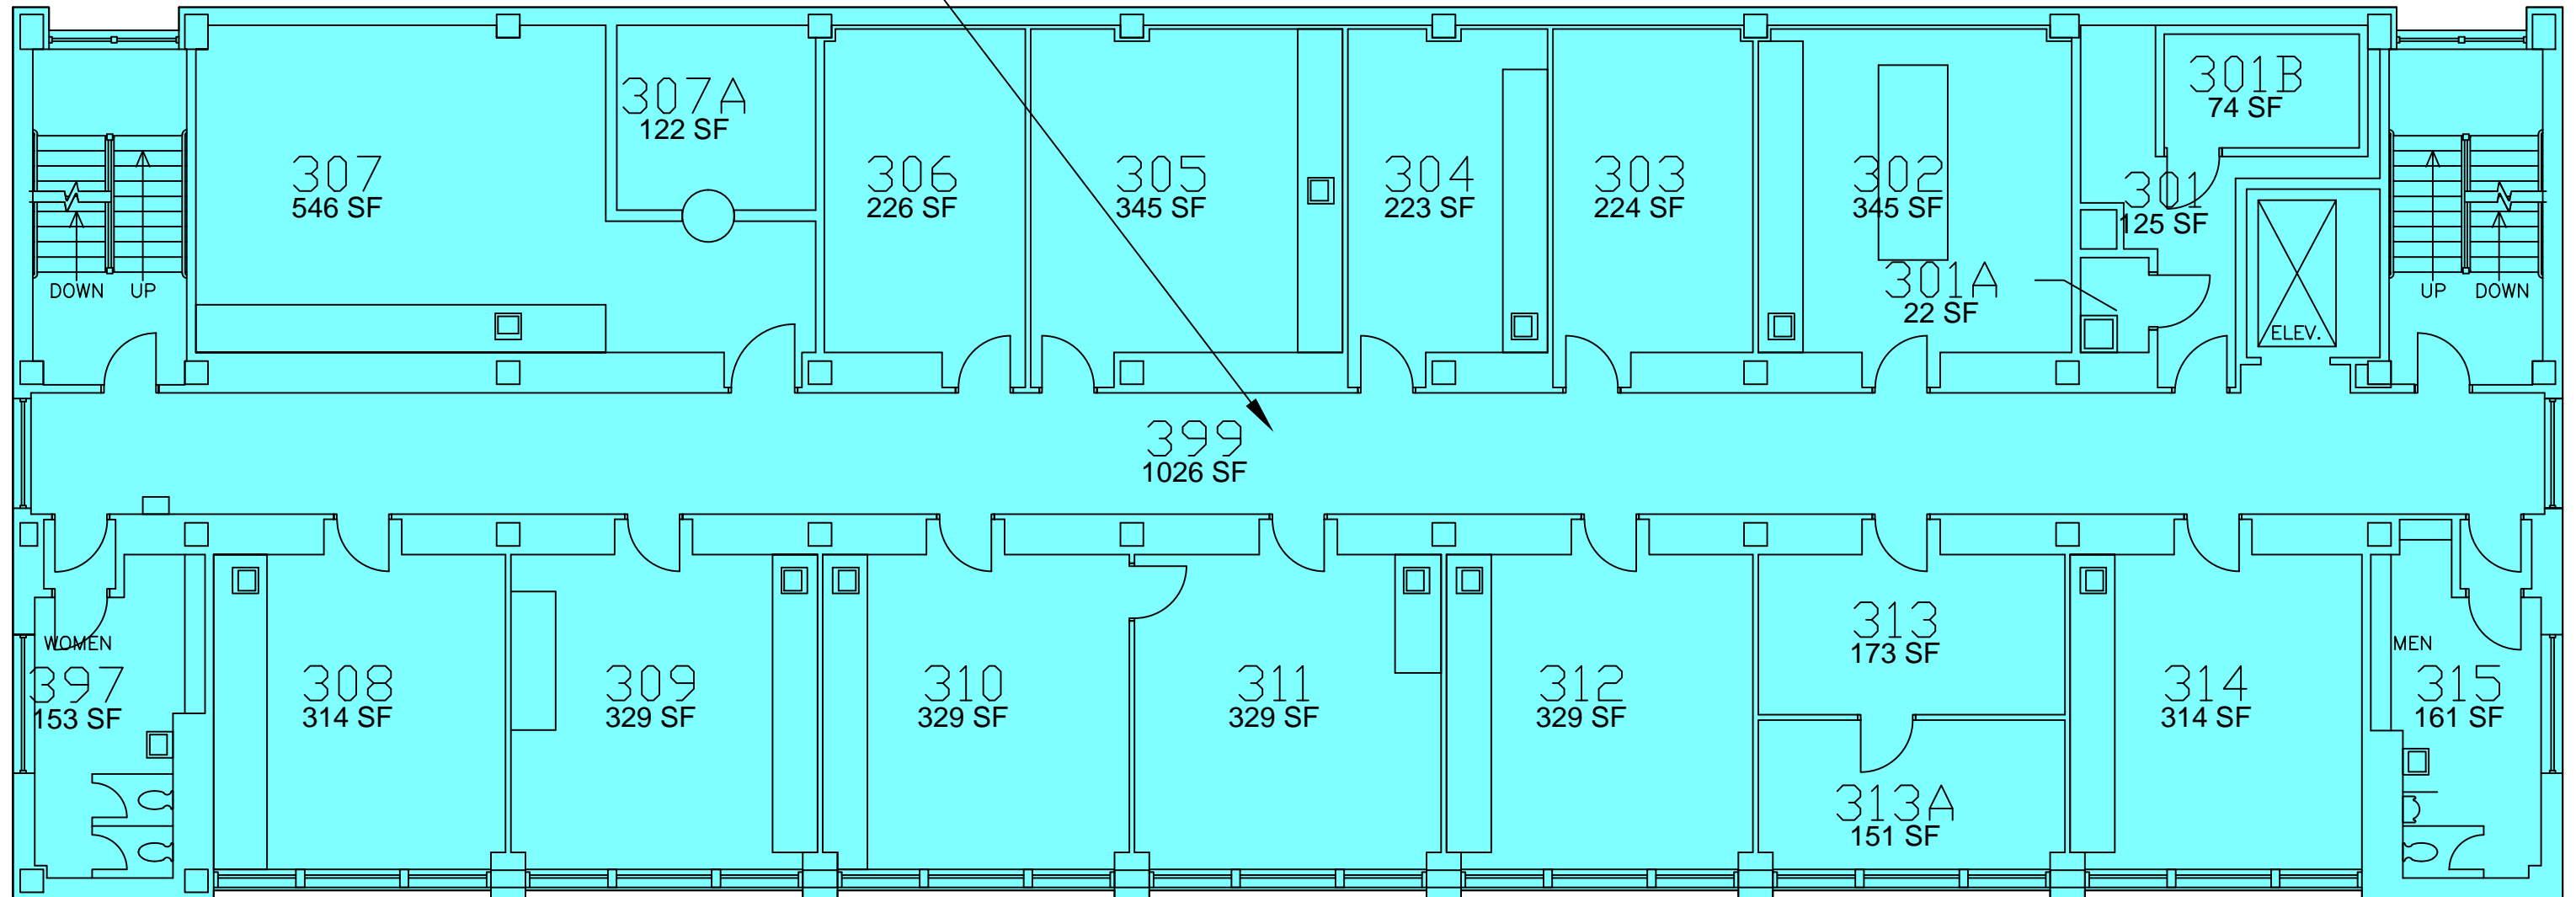

PRB-3201

 Class 2

 Class 3

IUPUI
INDIANA UNIVERSITY-PURDUE UNIVERSITY INDIANAPOLIS

IUPUI
Fesler, PR, and Myers Buildings
Final Status Report

Building: PRB

Elevation: Third

Page: B.7 of B.8