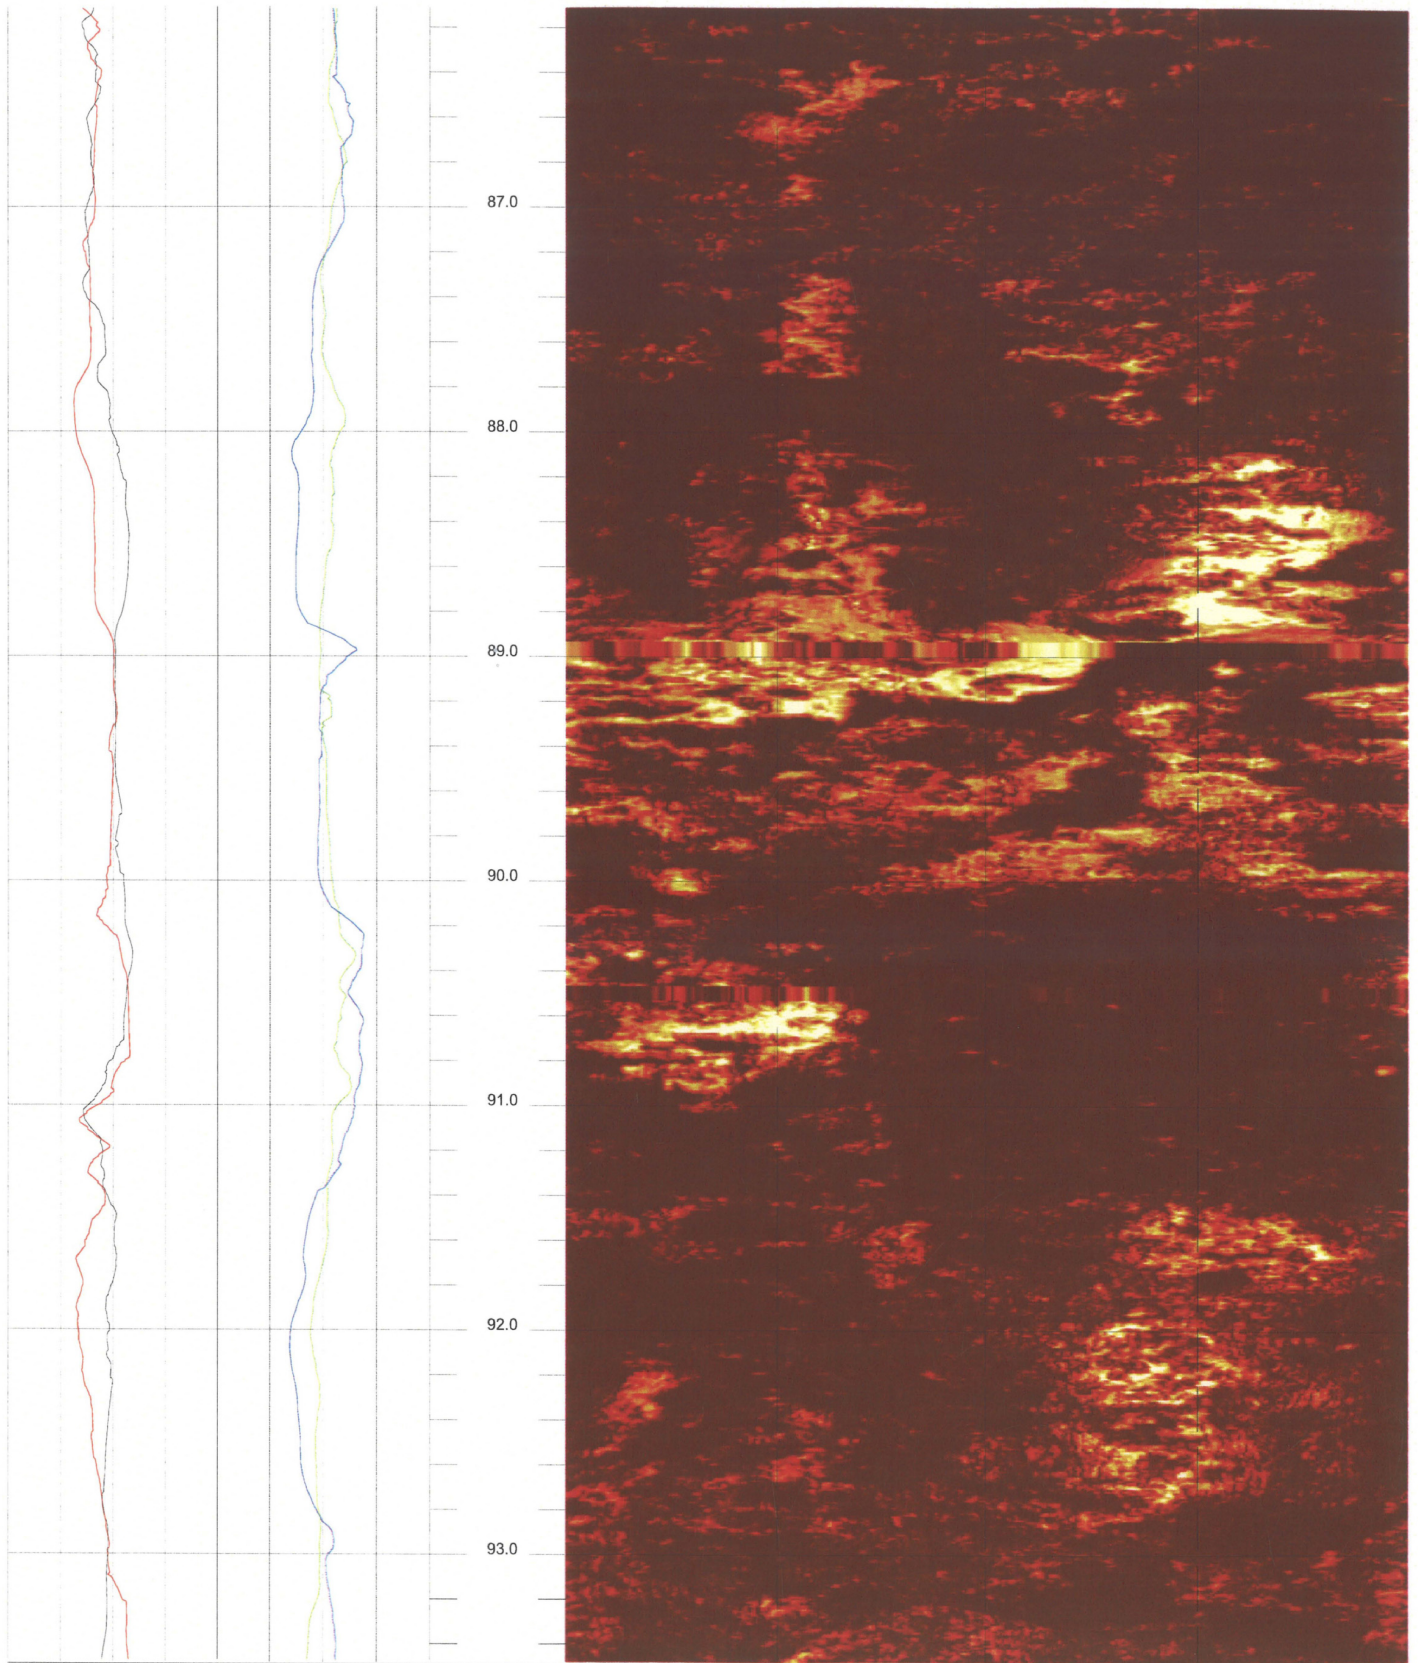

B-720 G (DH)

64.008 to 56.640ft

6

FPL Turkey Point COL Boring B-720 G (DH) Acoustic Televiewer based Caliper rev 1 Sheet 6 of 14

B-720 G (DH)

71.376 to 64.008ft

7

FPL Turkey Point COL Boring B-720 G (DH) Acoustic Televiewer based Caliper rev 1 Sheet 7 of 14

B-720 G (DH)

78.744 to 71.376ft

8

FPL Turkey Point COL Boring B-720 G (DH) Acoustic Televiewer based Caliper rev 1 Sheet 8 of 14

B-720 G (DH)

86.112 to 78.744ft

9

FPL Turkey Point COL Boring B-720 G (DH) Acoustic Televiewer based Caliper rev 1 Sheet 9 of 14

B-720 G (DH)

93.480 to 86.112ft

10

FPL Turkey Point COL Boring B-720 G (DH) Acoustic Televiewer based Caliper rev 1 Sheet 10 of 14