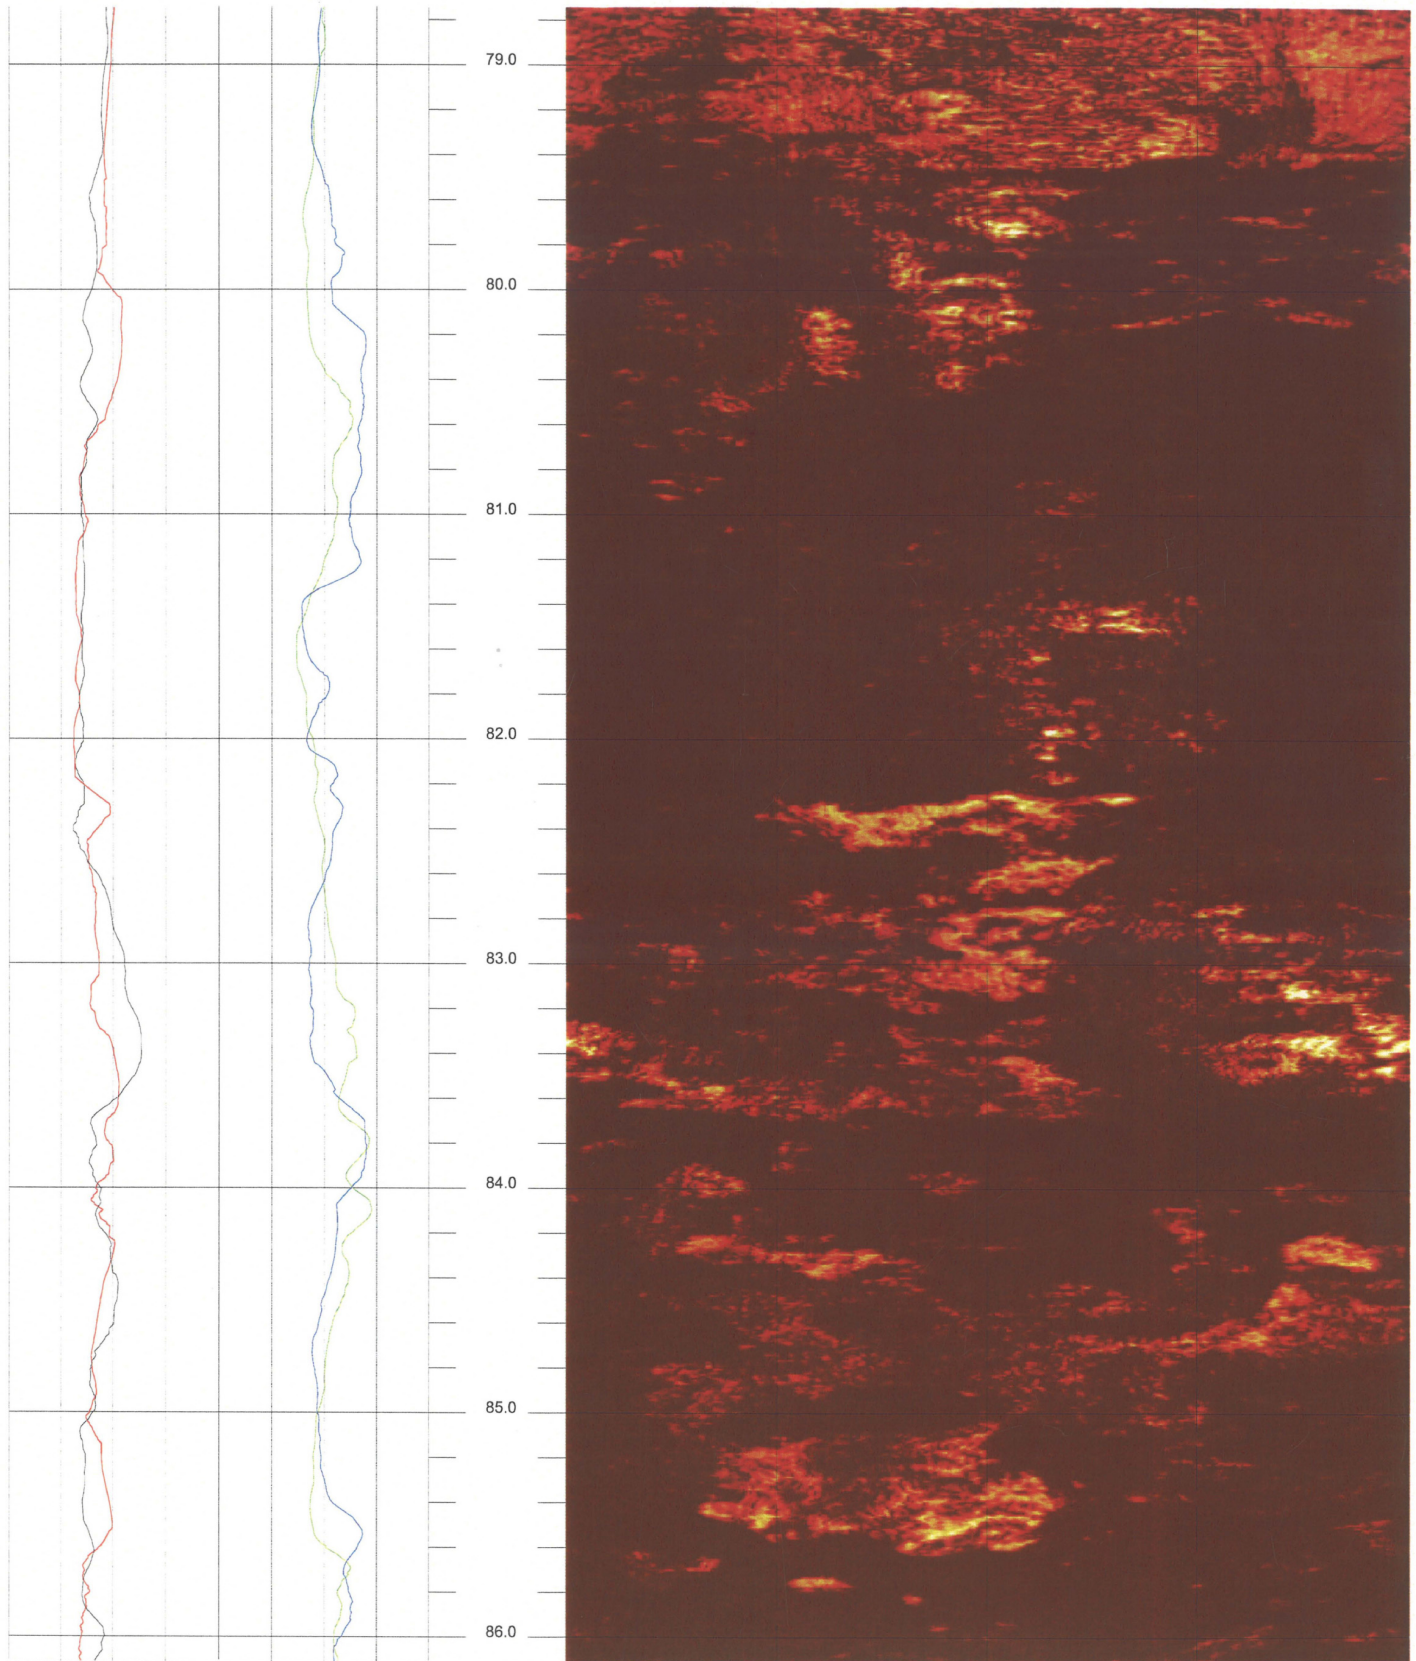

B-720 G (DH)

64.008 to 56.640ft

6

FPL Turkey Point COL Boring B-720 G (DH) Acoustic Televiewer based Caliper rev 1 Sheet 6 of 14

B-720 G (DH)

71.376 to 64.008ft

7

FPL Turkey Point COL Boring B-720 G (DH) Acoustic Televiewer based Caliper rev 1 Sheet 7 of 14

B-720 G (DH)

78.744 to 71.376ft

8

FPL Turkey Point COL Boring B-720 G (DH) Acoustic Televiewer based Caliper rev 1 Sheet 8 of 14

B-720 G (DH)

86.112 to 78.744ft

9

FPL Turkey Point COL Boring B-720 G (DH) Acoustic Televiewer based Caliper rev 1 Sheet 9 of 14

B-720 G (DH)

93.480 to 86.112ft

10

FPL Turkey Point COL Boring B-720 G (DH) Acoustic Televiewer based Caliper rev 1 Sheet 10 of 14