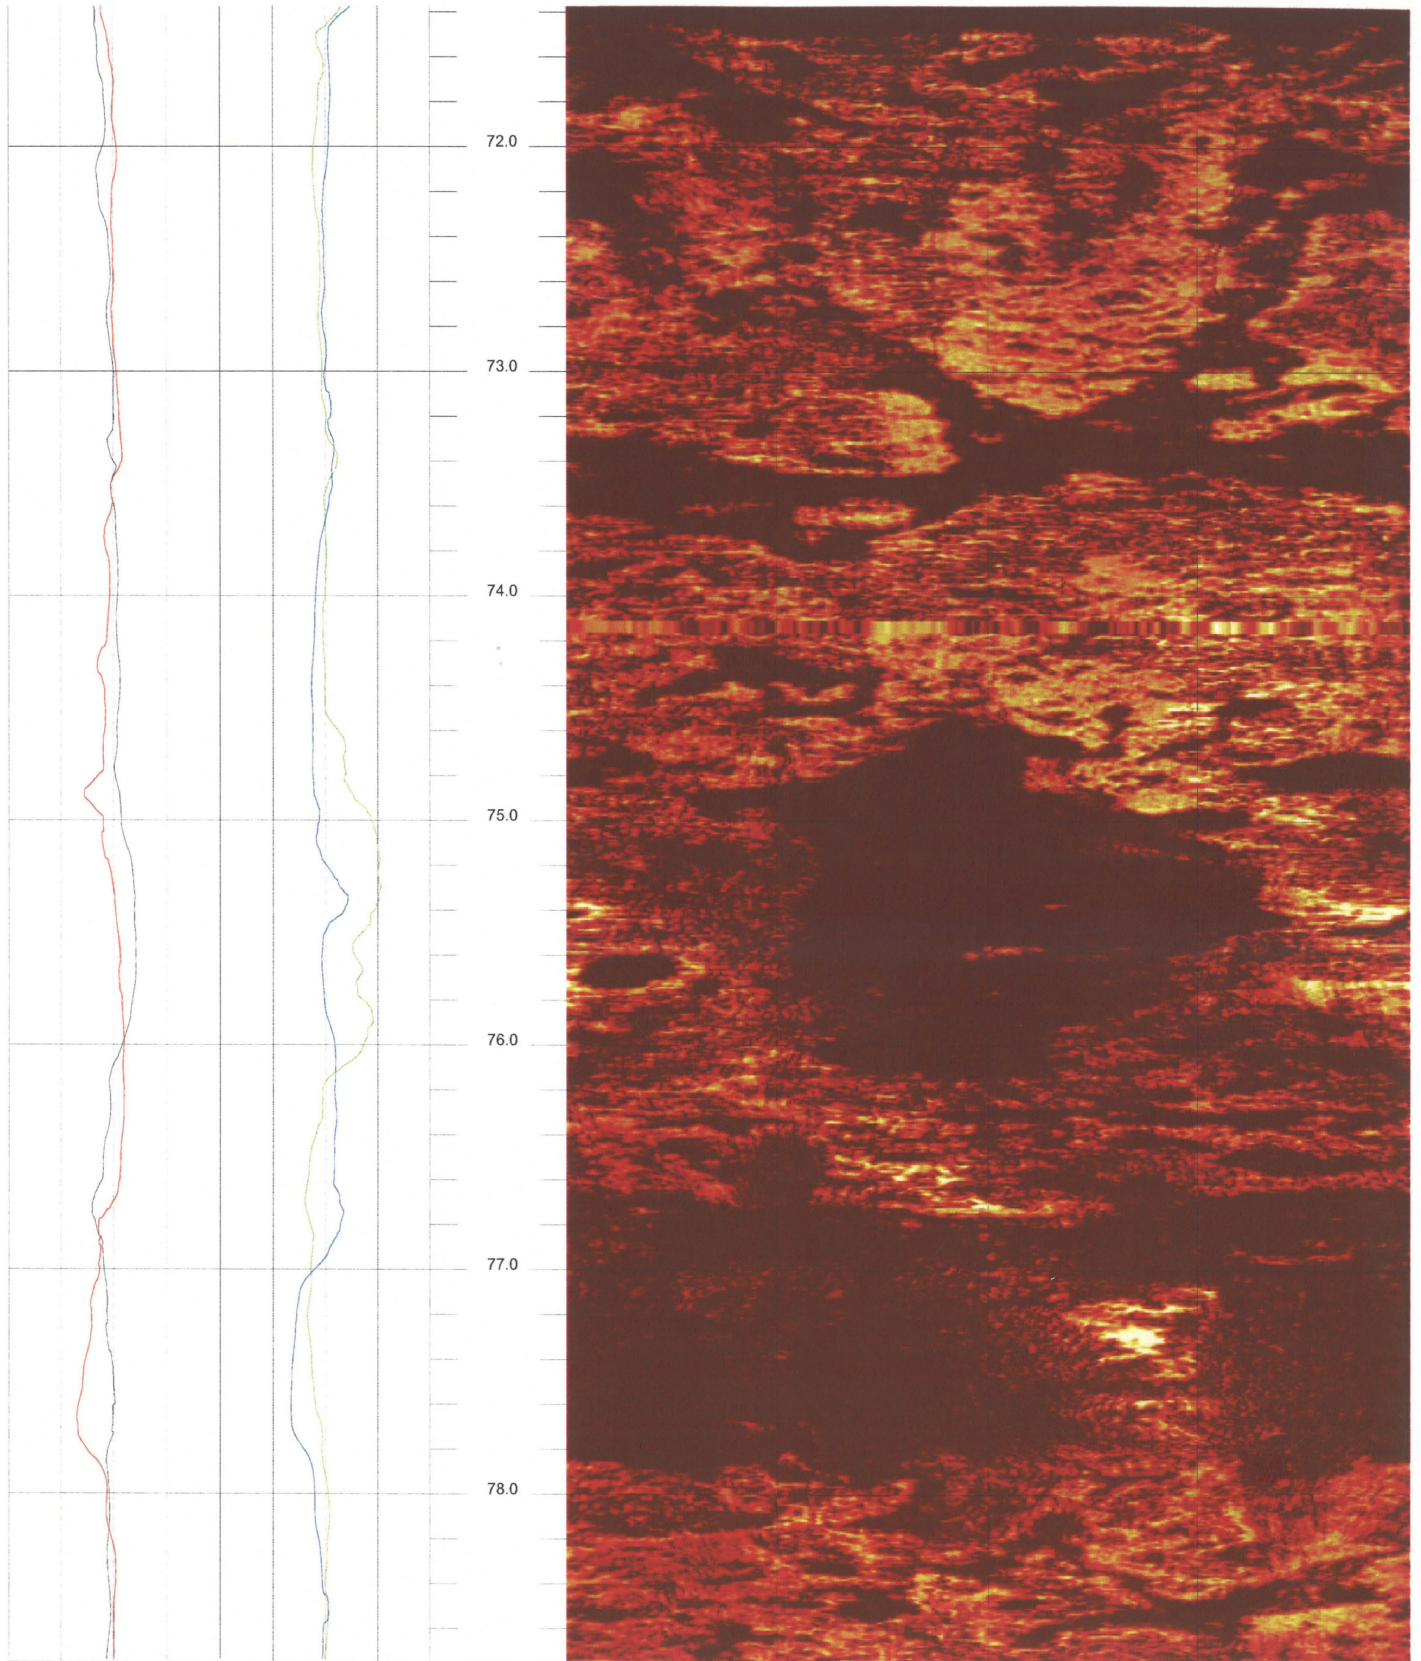

B-720 G (DH)

64.008 to 56.640ft

6

FPL Turkey Point COL Boring B-720 G (DH) Acoustic Televiewer based Caliper rev 1 Sheet 6 of 14

B-720 G (DH)

71.376 to 64.008ft

7

FPL Turkey Point COL Boring B-720 G (DH) Acoustic Televiewer based Caliper rev 1 Sheet 7 of 14

B-720 G (DH)

78.744 to 71.376ft

8

FPL Turkey Point COL Boring B-720 G (DH) Acoustic Televiewer based Caliper rev 1 Sheet 8 of 14

B-720 G (DH)

86.112 to 78.744ft

9

FPL Turkey Point COL Boring B-720 G (DH) Acoustic Televiewer based Caliper rev 1 Sheet 9 of 14

B-720 G (DH)

93.480 to 86.112ft

10

FPL Turkey Point COL Boring B-720 G (DH) Acoustic Televiewer based Caliper rev 1 Sheet 10 of 14