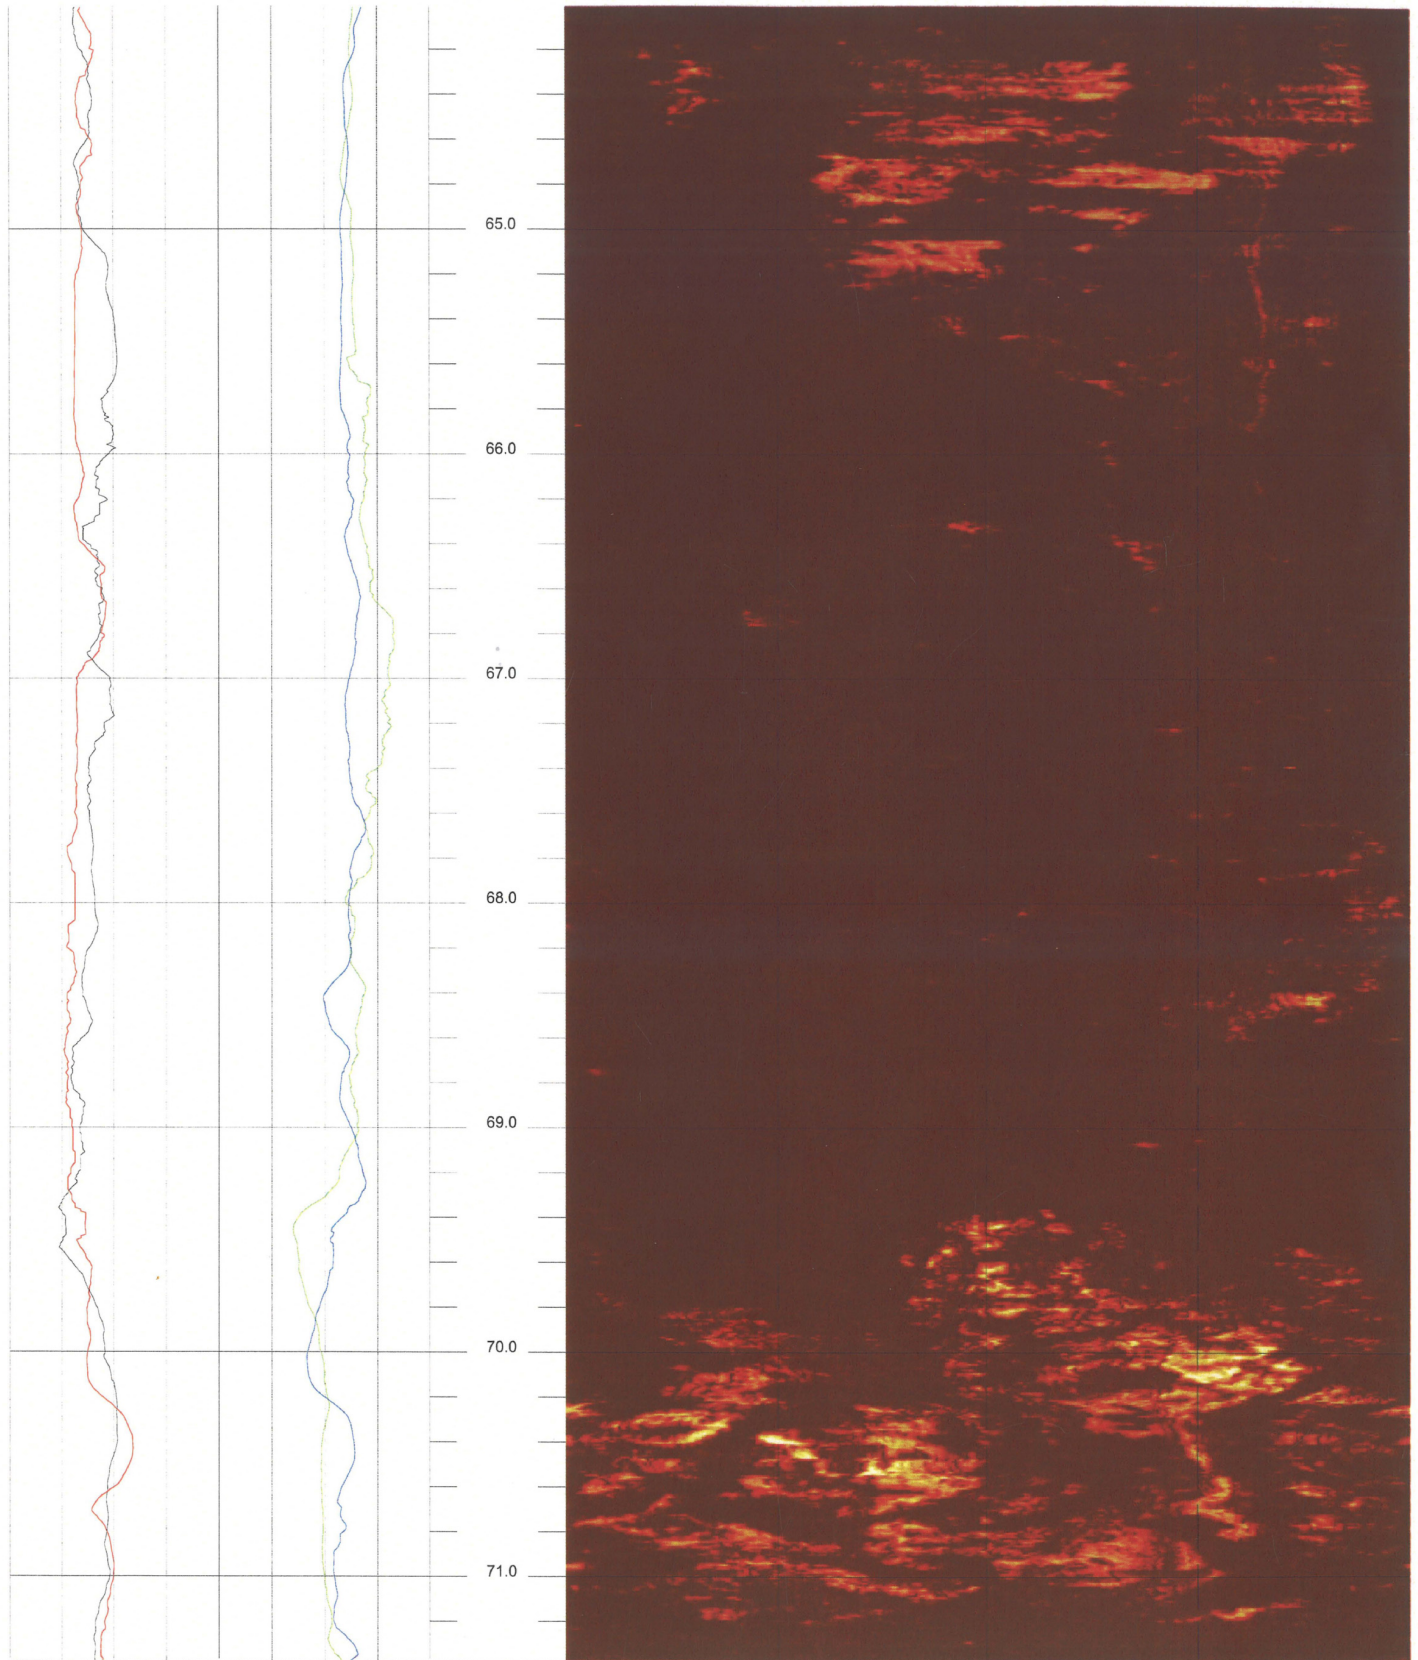

B-720 G (DH)

64.008 to 56.640ft

6

FPL Turkey Point COL Boring B-720 G (DH) Acoustic Televiewer based Caliper rev 1 Sheet 6 of 14

B-720 G (DH)

71.376 to 64.008ft

7

FPL Turkey Point COL Boring B-720 G (DH) Acoustic Televiewer based Caliper rev 1 Sheet 7 of 14

B-720 G (DH)

78.744 to 71.376ft

8

FPL Turkey Point COL Boring B-720 G (DH) Acoustic Televiewer based Caliper rev 1 Sheet 8 of 14

B-720 G (DH)

86.112 to 78.744ft

9

FPL Turkey Point COL Boring B-720 G (DH) Acoustic Televiewer based Caliper rev 1 Sheet 9 of 14

B-720 G (DH)

93.480 to 86.112ft

10

FPL Turkey Point COL Boring B-720 G (DH) Acoustic Televiewer based Caliper rev 1 Sheet 10 of 14