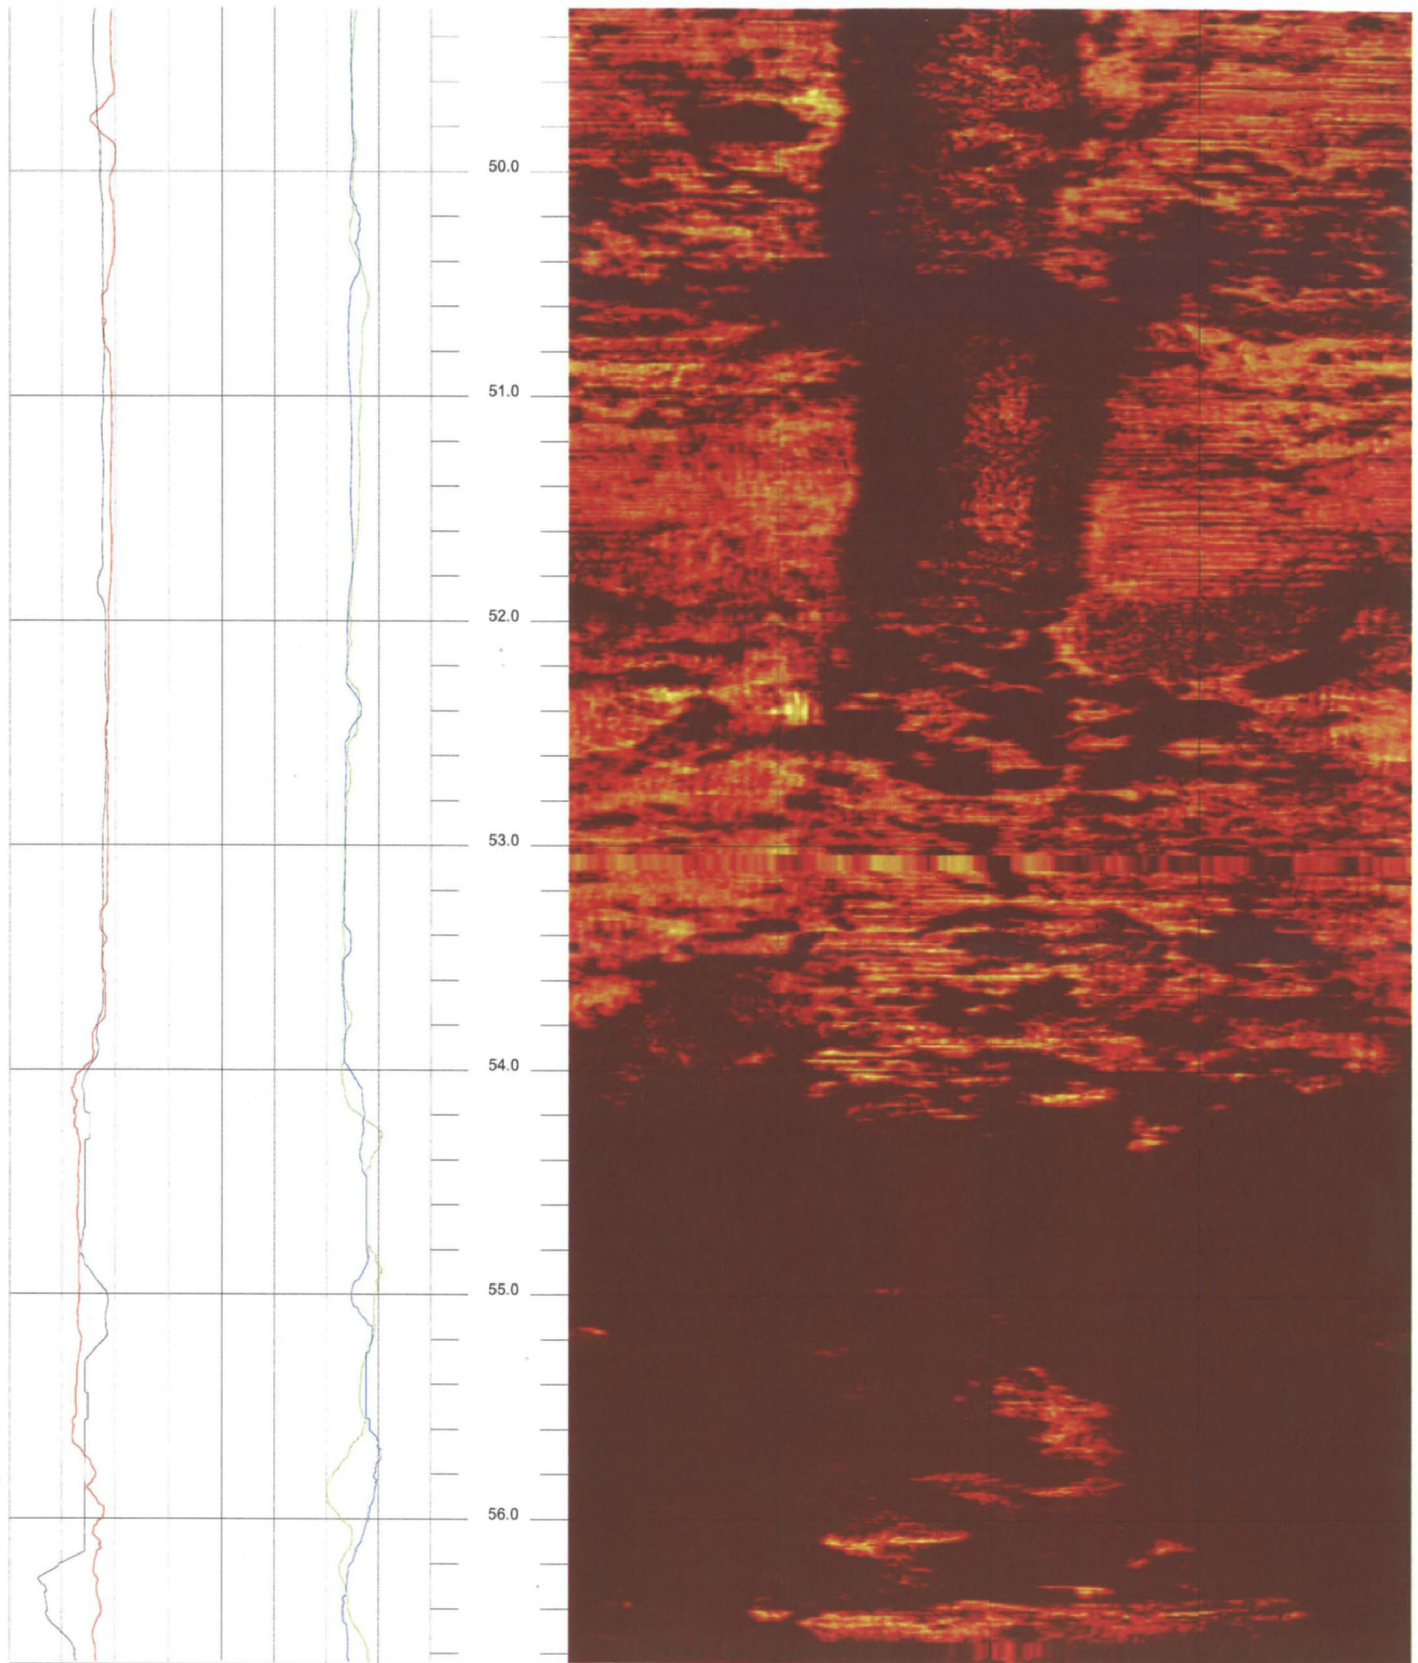

B-720 G (DH)

49.272 to 41.904ft

4

FPL Turkey Point COL Boring B-720 G (DH) Acoustic Televiewer based Caliper rev 1 Sheet 4 of 14

B-720 G (DH)

56.640 to 49.272ft

5

FPL Turkey Point COL Boring B-720 G (DH) Acoustic Televiewer based Caliper rev 1 Sheet 5 of 14