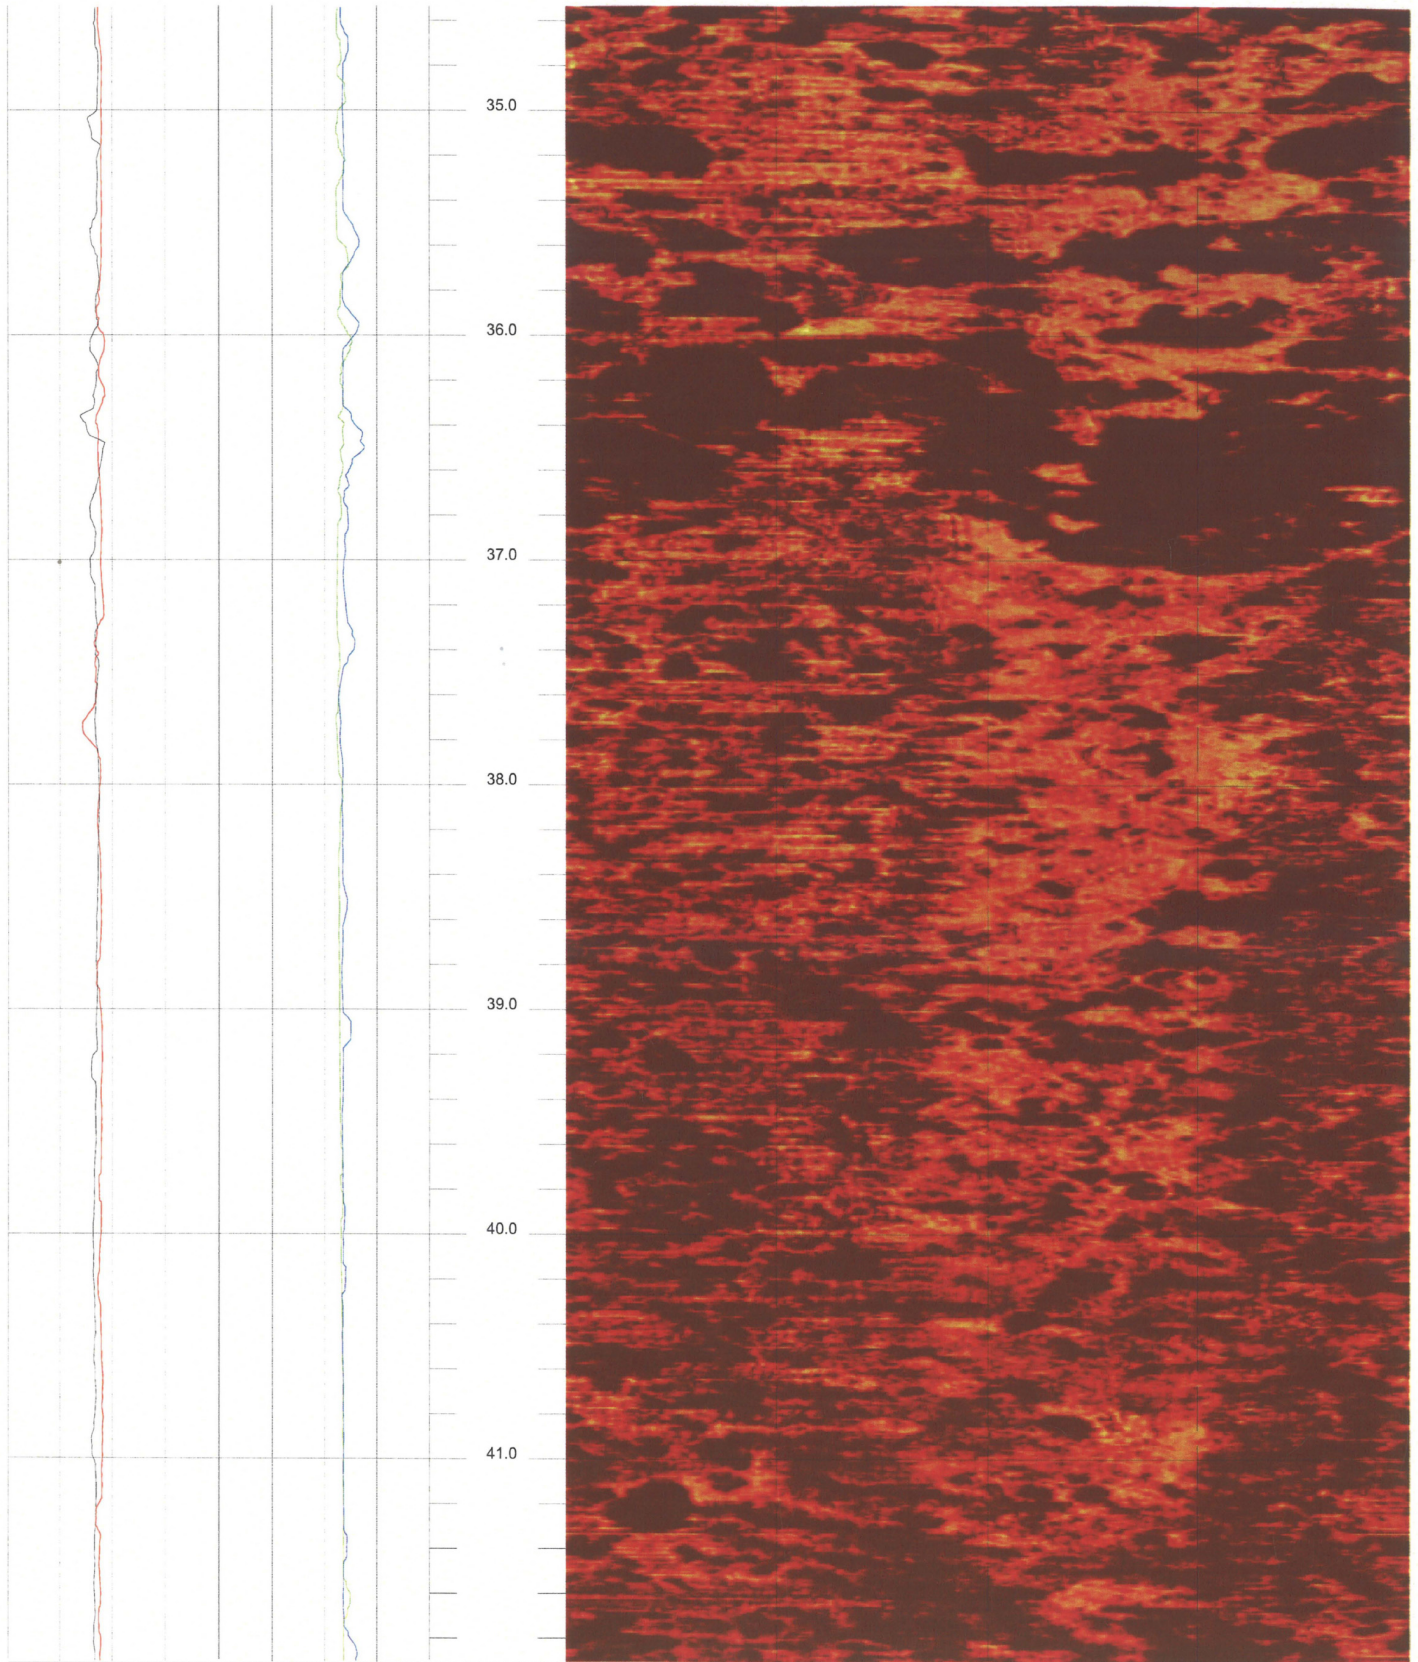

B-720 G (DH)

27.168 to 19.800ft

1

FPL Turkey Point COL Boring B-720 G (DH) Acoustic Televiewer based Caliper rev 1 Sheet 1 of 14

B-720 G (DH)

34.536 to 27.168ft

2

FPL Turkey Point COL Boring B-720 G (DH) Acoustic Televiewer based Caliper rev 1 Sheet 2 of 14

B-720 G (DH)

41.904 to 34.536ft

3

FPL Turkey Point COL Boring B-720 G (DH) Acoustic Televiewer based Caliper rev 1 Sheet 3 of 14