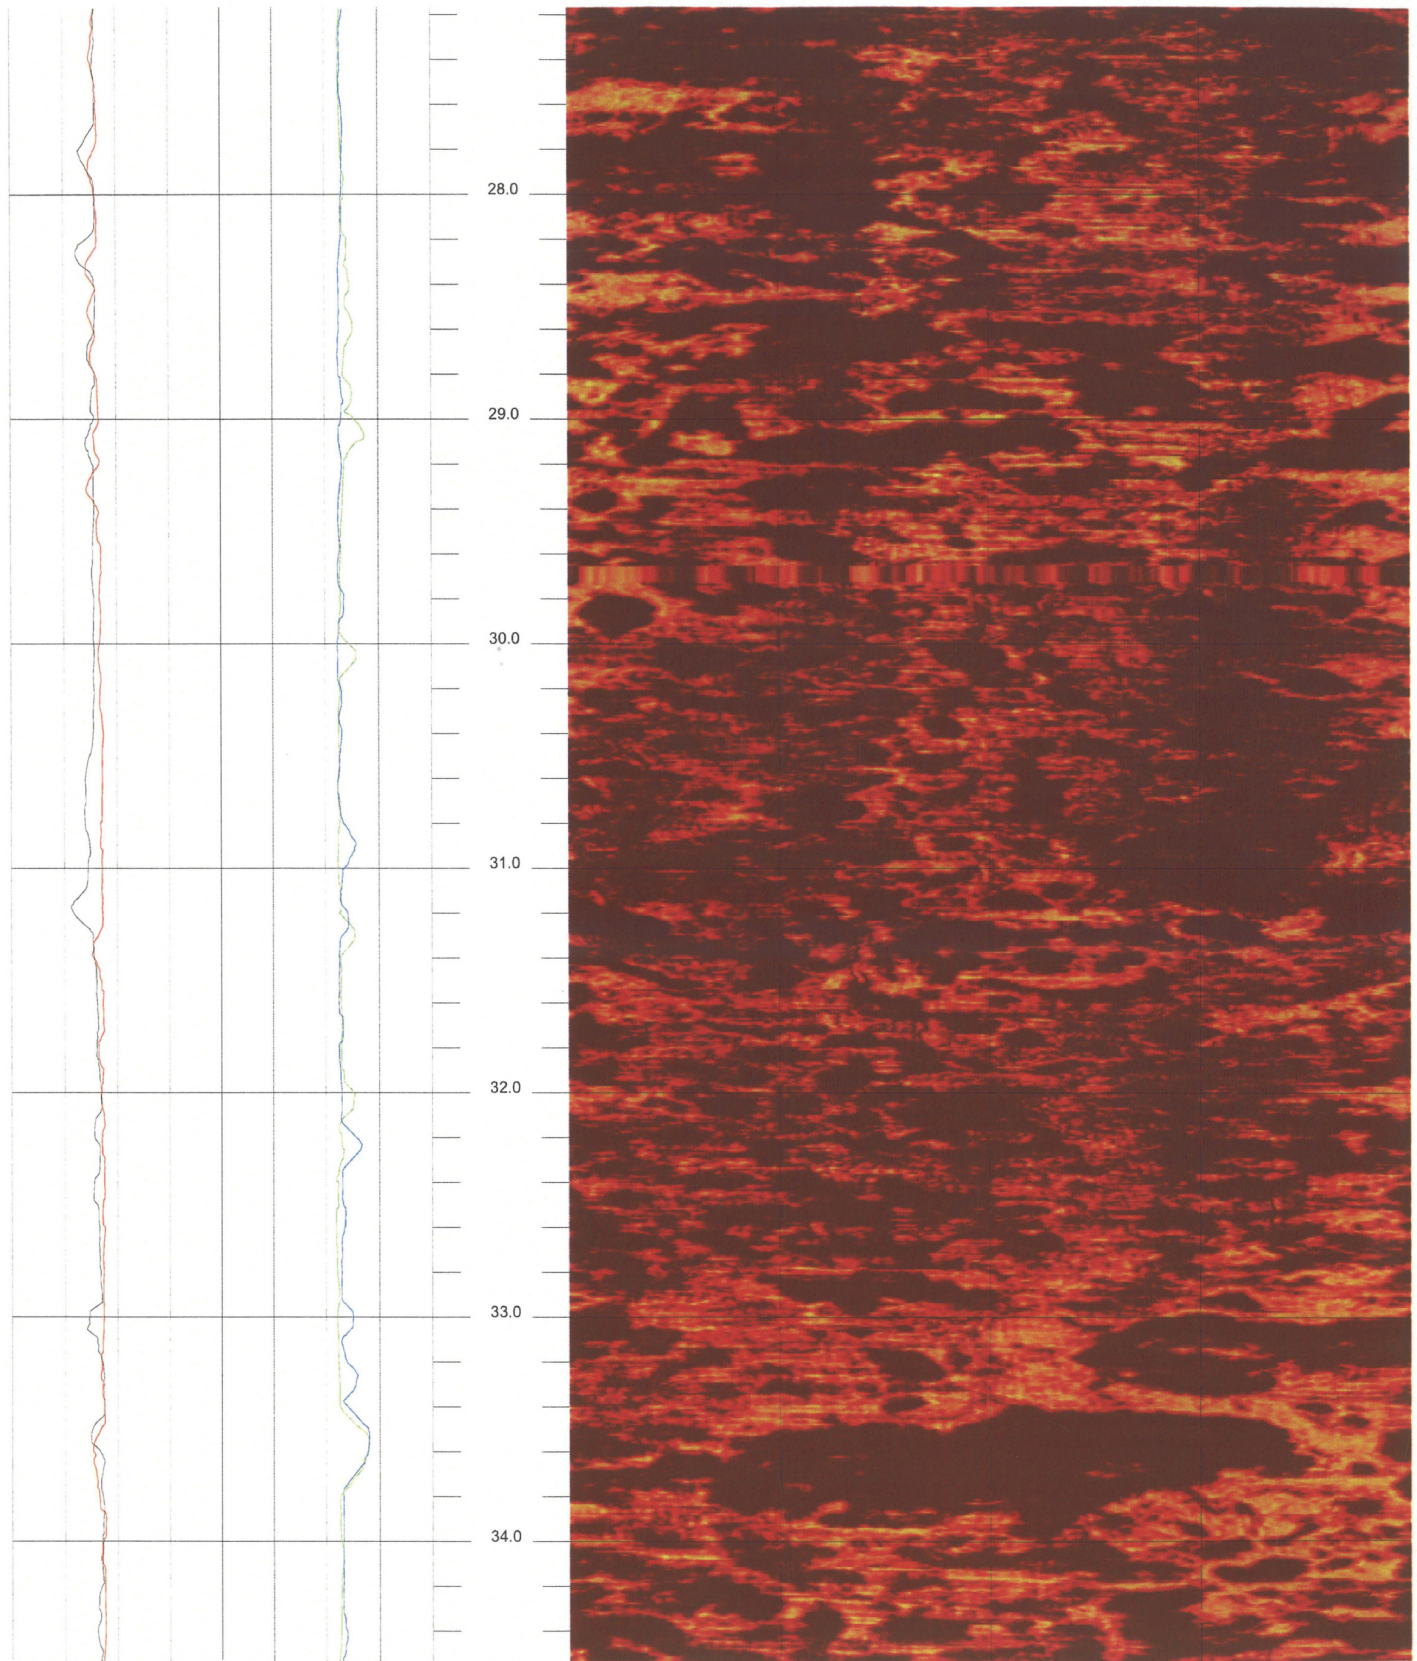

B-720 G (DH)

27.168 to 19.800ft

1

FPL Turkey Point COL Boring B-720 G (DH) Acoustic Televiewer based Caliper rev 1 Sheet 1 of 14

B-720 G (DH)

34.536 to 27.168ft

2

FPL Turkey Point COL Boring B-720 G (DH) Acoustic Televiewer based Caliper rev 1 Sheet 2 of 14

B-720 G (DH)

41.904 to 34.536ft

3

FPL Turkey Point COL Boring B-720 G (DH) Acoustic Televiewer based Caliper rev 1 Sheet 3 of 14