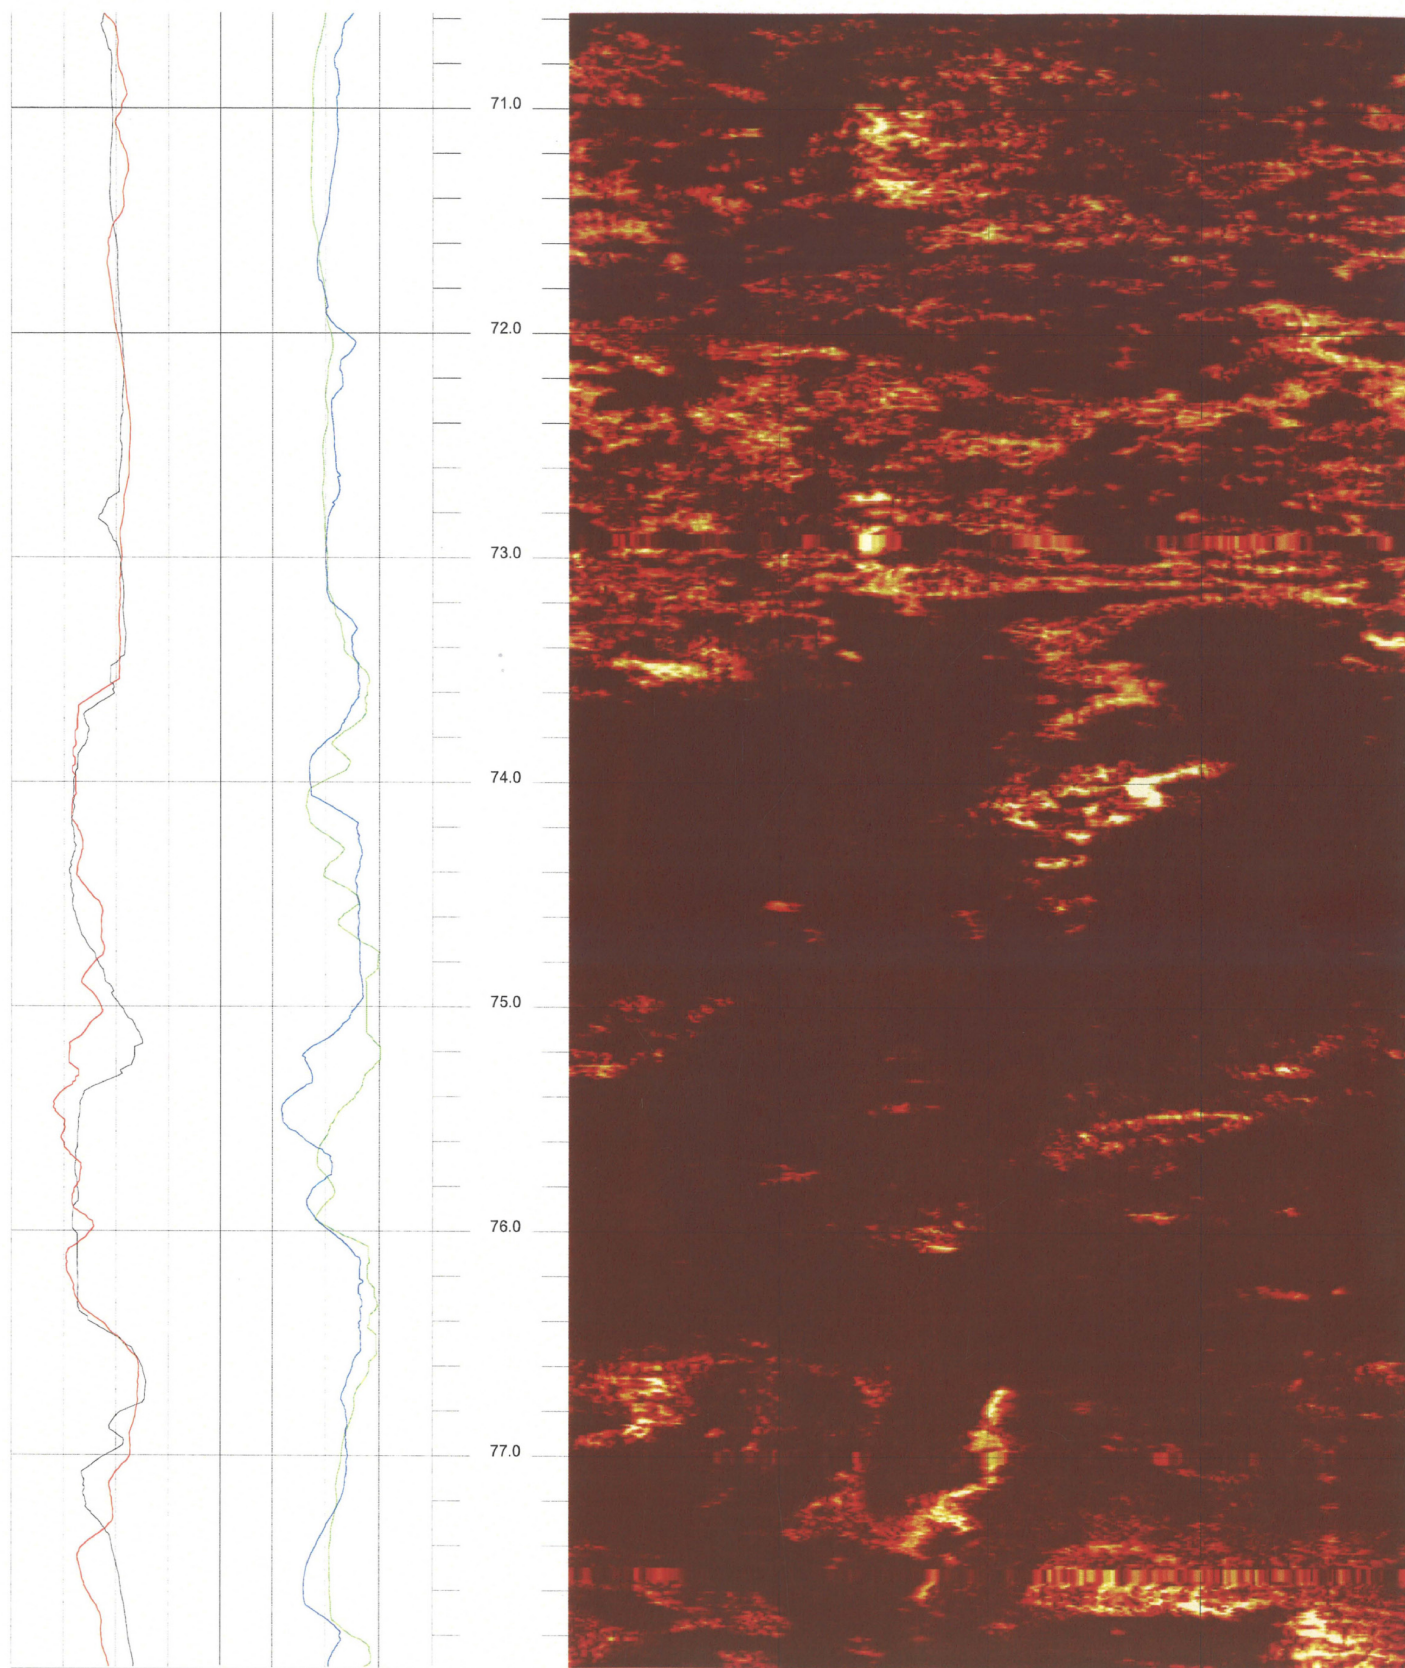

B-710 G (DH)

63.208 to 55.840ft

6

FPL Turkey Point COL Boring B-710 G (DH) Acoustic Televiewer based Caliper rev 1 Sheet 6 of 14

B-710 G (DH)

70.576 to 63.208ft

7

FPL Turkey Point COL Boring B-710 G (DH) Acoustic Televiewer based Caliper rev 1 Sheet 7 of 14

B-710 G (DH)

77.944 to 70.576ft

8

FPL Turkey Point COL Boring B-710 G (DH) Acoustic Televiwer based Caliper rev 1 Sheet 8 of 14

B-710 G (DH)

85.312 to 77.944ft

9

FPL Turkey Point COL Boring B-710 G (DH) Acoustic Televiewer based Caliper rev 1 Sheet 9 of 14