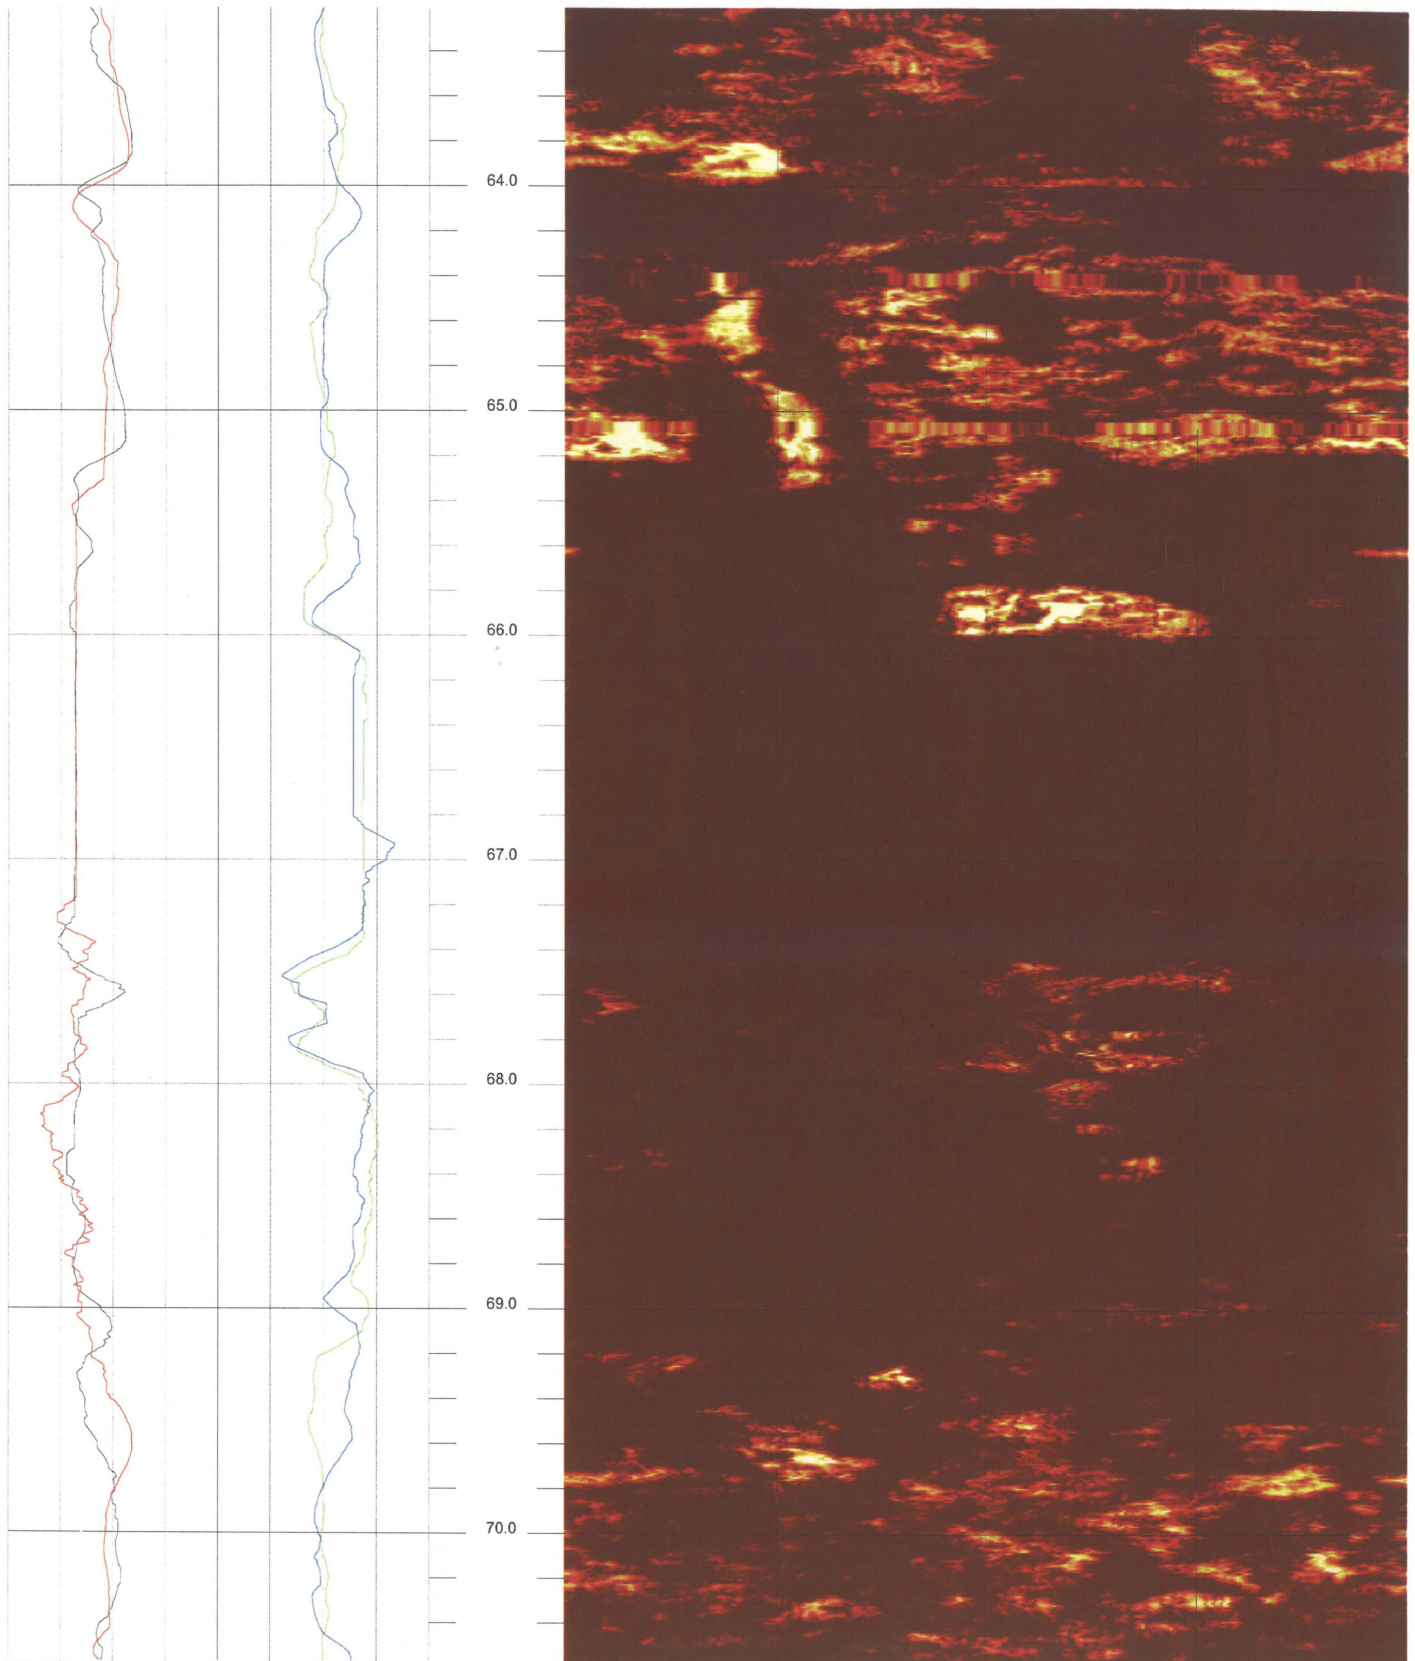

B-710 G (DH)

63.208 to 55.840ft

6

FPL Turkey Point COL Boring B-710 G (DH) Acoustic Televiewer based Caliper rev 1 Sheet 6 of 14

B-710 G (DH)

70.576 to 63.208ft

7

FPL Turkey Point COL Boring B-710 G (DH) Acoustic Televiewer based Caliper rev 1 Sheet 7 of 14

B-710 G (DH)

77.944 to 70.576ft

8

FPL Turkey Point COL Boring B-710 G (DH) Acoustic Televiwer based Caliper rev 1 Sheet 8 of 14

B-710 G (DH)

85.312 to 77.944ft

9

FPL Turkey Point COL Boring B-710 G (DH) Acoustic Televiewer based Caliper rev 1 Sheet 9 of 14