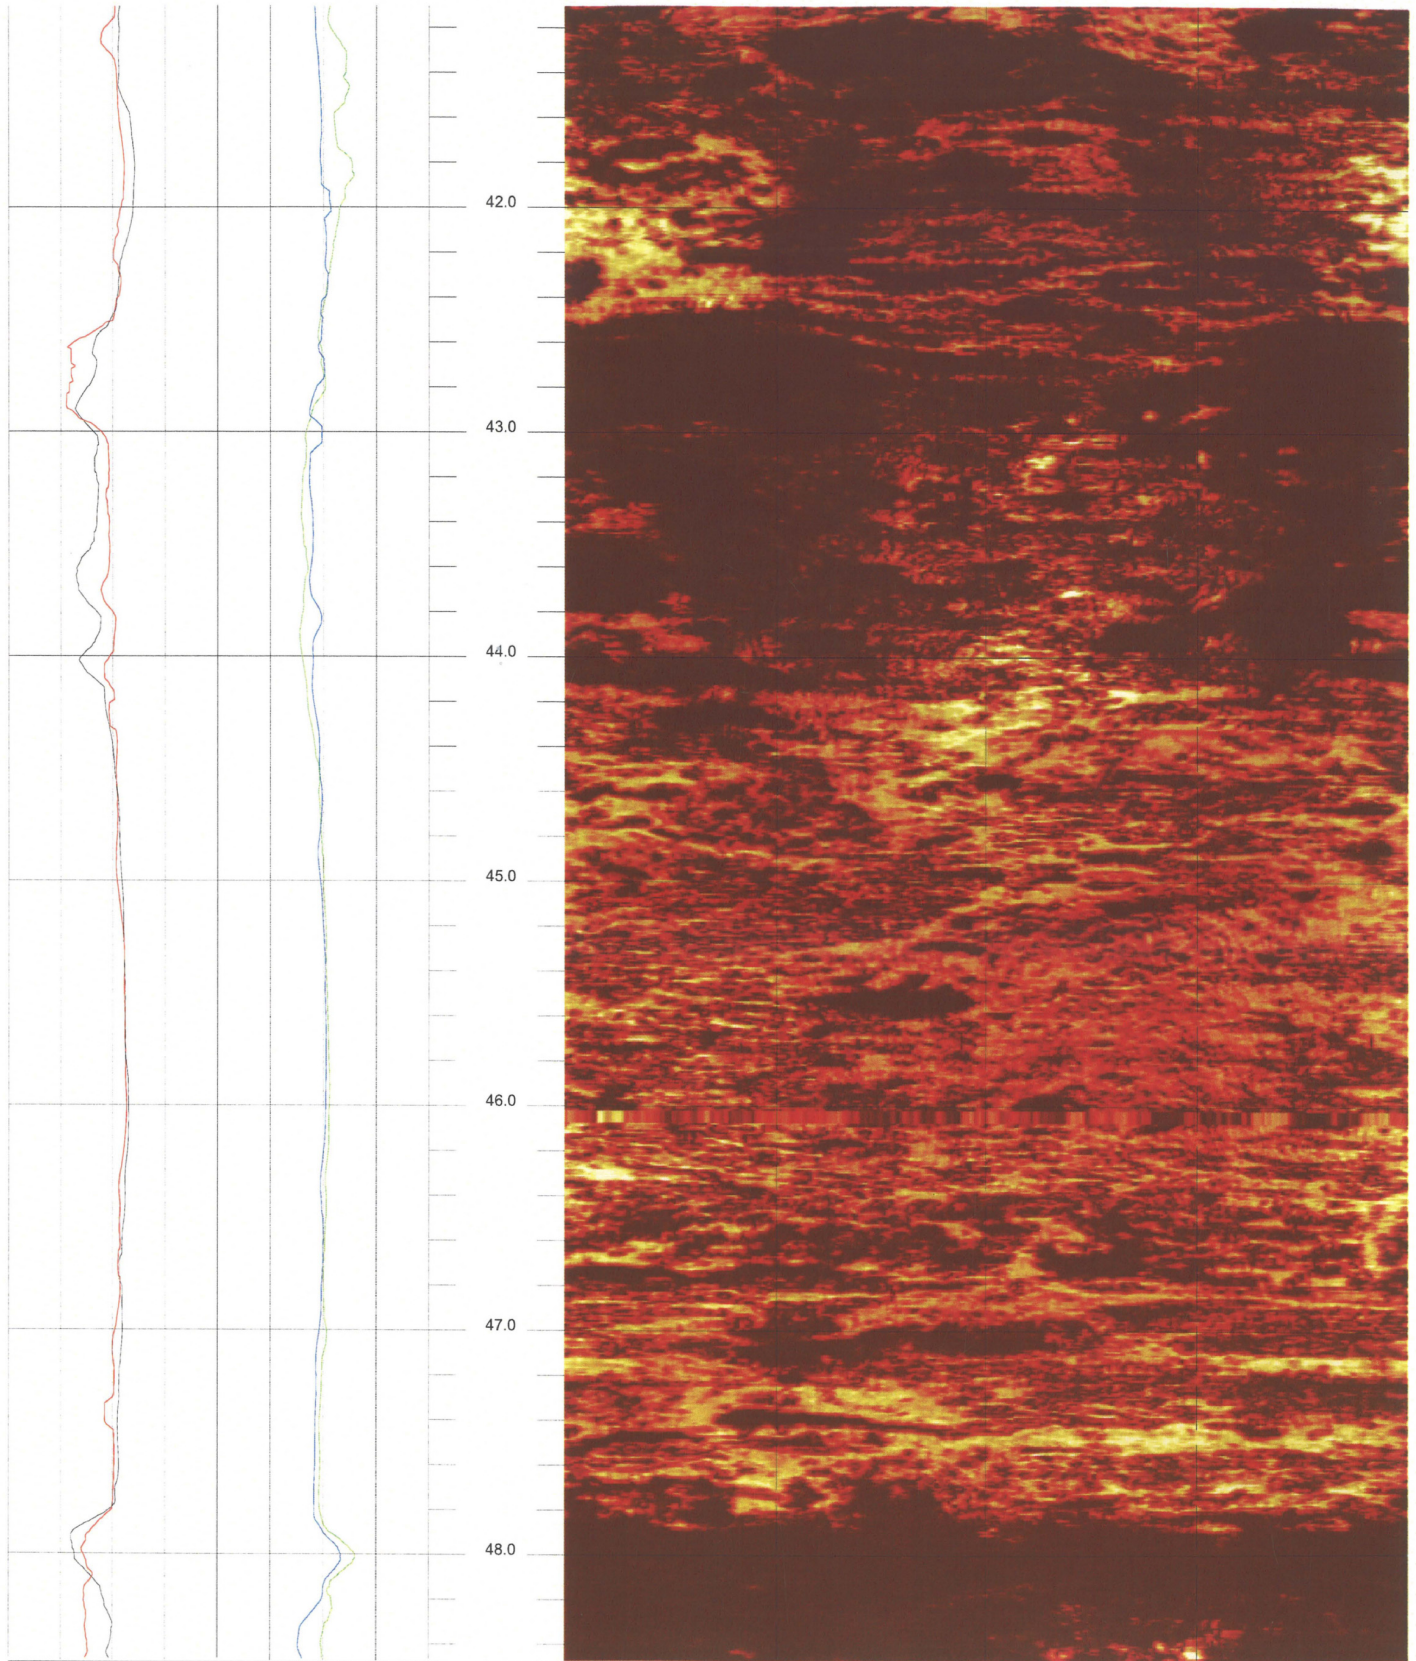

B-710 G (DH)

33.736 to 26.368ft

2

FPL Turkey Point COL Boring B-710 G (DH) Acoustic Televiewer based Caliper rev 1 Sheet 2 of 14

B-710 G (DH)

41.104 to 33.736ft

3

FPL Turkey Point COL Boring B-710 G (DH) Acoustic Televiewer based Caliper rev 1 Sheet 3 of 14

B-710 G (DH)

48.472 to 41.104ft

4

FPL Turkey Point COL Boring B-710 G (DH) Acoustic Televiewer based Caliper rev 1 Sheet 4 of 14

B-710 G (DH)

55.840 to 48.472ft

5

FPL Turkey Point COL Boring B-710 G (DH) Acoustic Televiewer based Caliper rev 1 Sheet 5 of 14