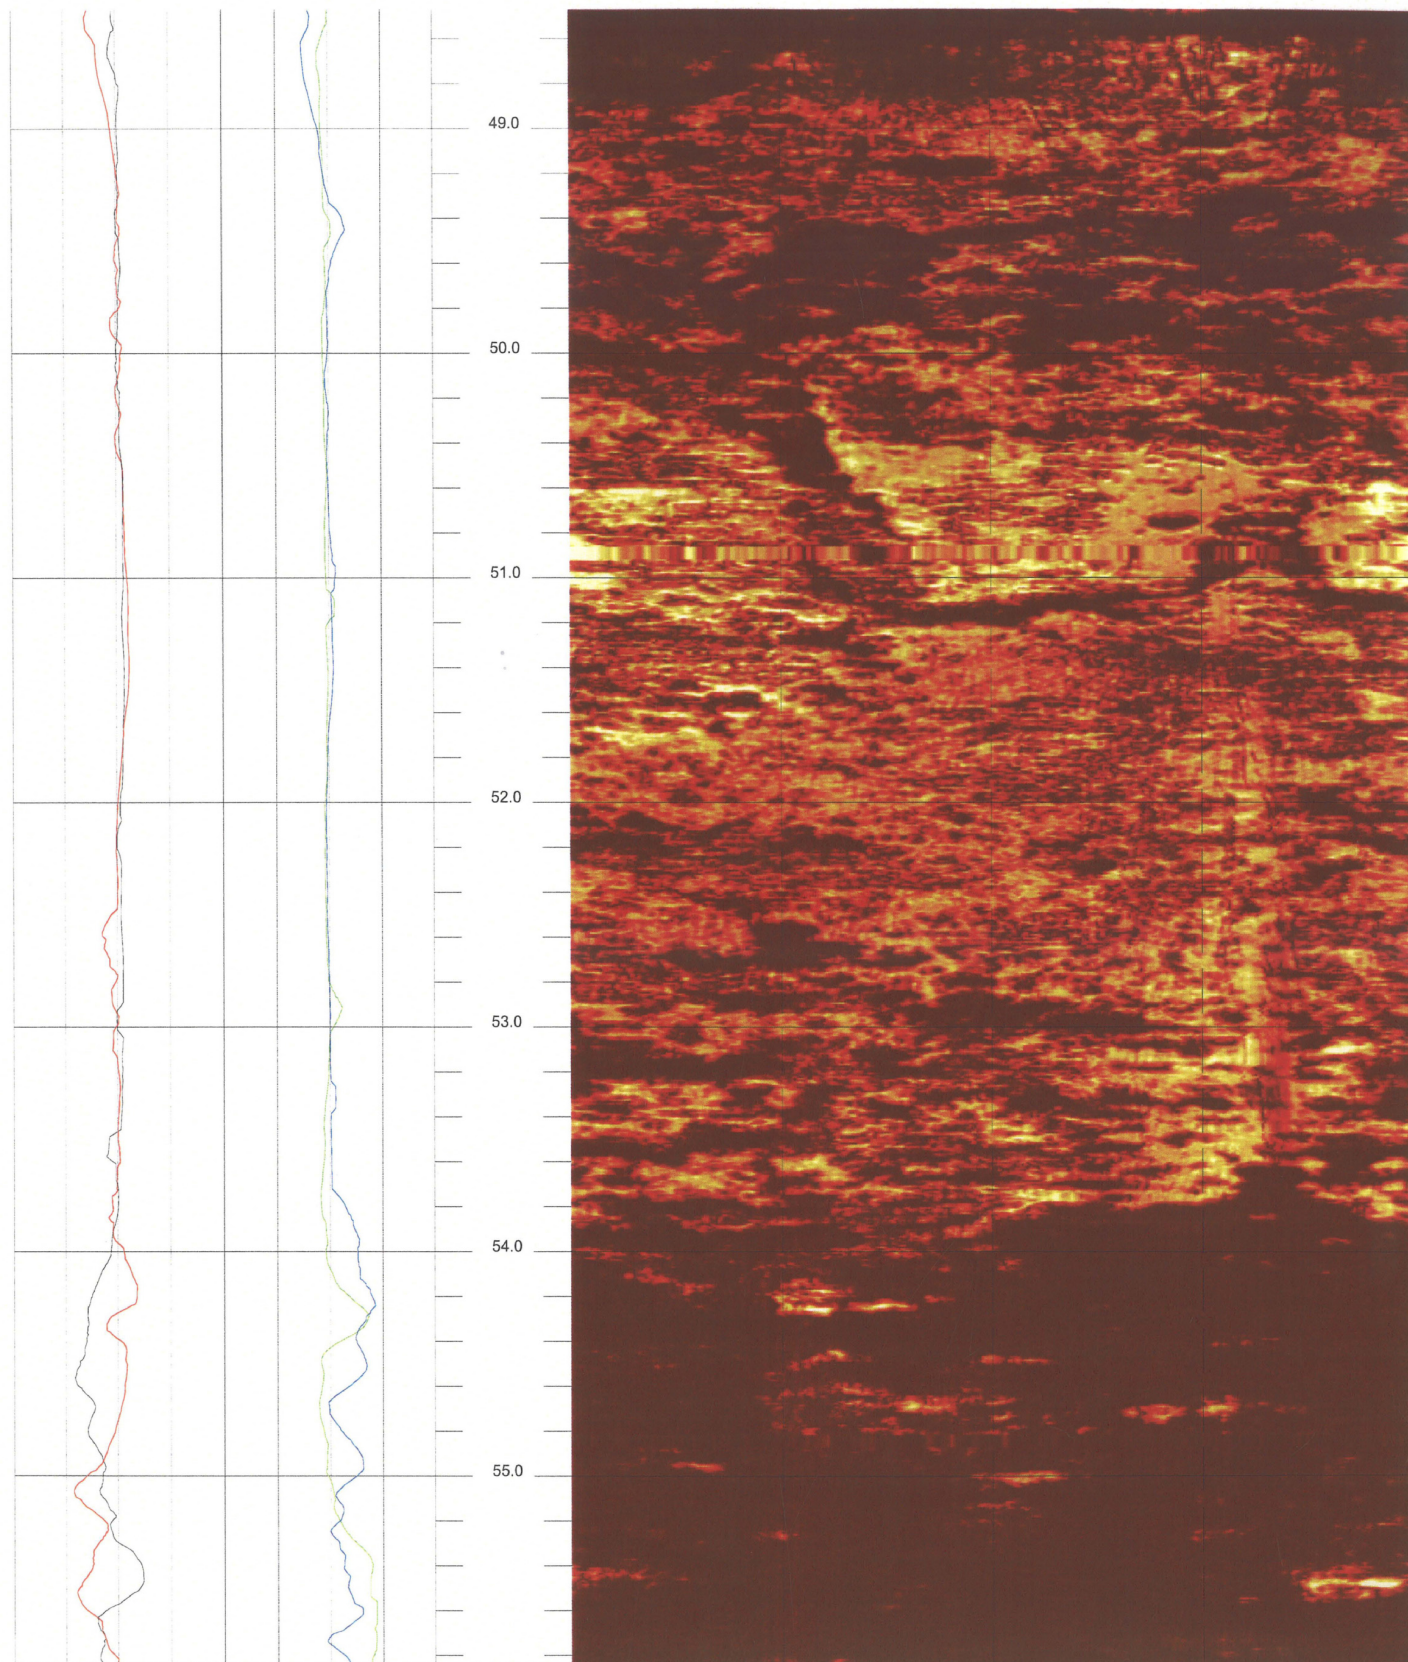

B-710 G (DH)

33.736 to 26.368ft

2

FPL Turkey Point COL Boring B-710 G (DH) Acoustic Televiewer based Caliper rev 1 Sheet 2 of 14

B-710 G (DH)

41.104 to 33.736ft

3

FPL Turkey Point COL Boring B-710 G (DH) Acoustic Televiewer based Caliper rev 1 Sheet 3 of 14

B-710 G (DH)

48.472 to 41.104ft

4

FPL Turkey Point COL Boring B-710 G (DH) Acoustic Televiewer based Caliper rev 1 Sheet 4 of 14

B-710 G (DH)

55.840 to 48.472ft

5

FPL Turkey Point COL Boring B-710 G (DH) Acoustic Televiewer based Caliper rev 1 Sheet 5 of 14