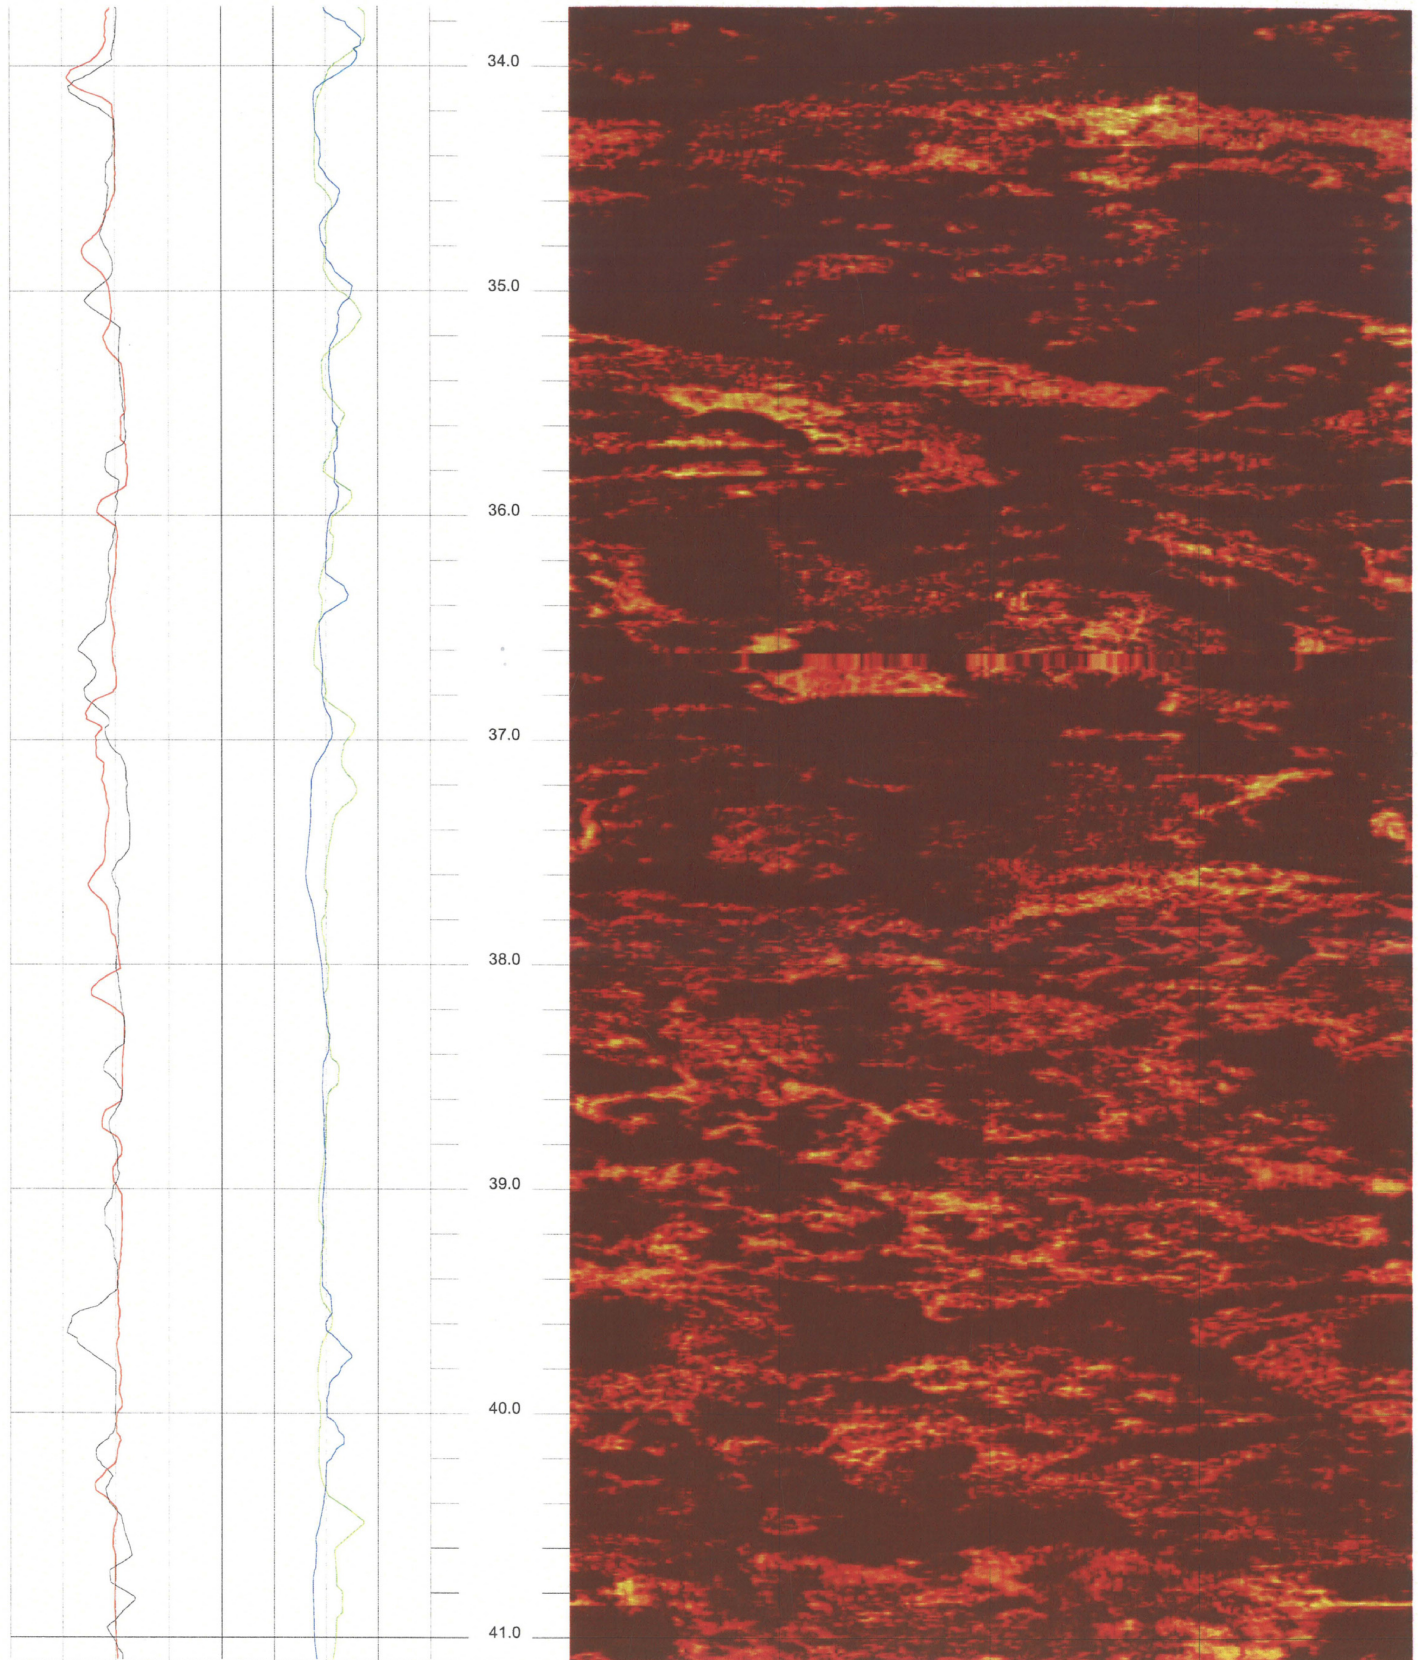

B-710 G (DH)

33.736 to 26.368ft

2

FPL Turkey Point COL Boring B-710 G (DH) Acoustic Televiewer based Caliper rev 1 Sheet 2 of 14

B-710 G (DH)

41.104 to 33.736ft

3

FPL Turkey Point COL Boring B-710 G (DH) Acoustic Televiewer based Caliper rev 1 Sheet 3 of 14

B-710 G (DH)

48.472 to 41.104ft

4

FPL Turkey Point COL Boring B-710 G (DH) Acoustic Televiewer based Caliper rev 1 Sheet 4 of 14

B-710 G (DH)

55.840 to 48.472ft

5

FPL Turkey Point COL Boring B-710 G (DH) Acoustic Televiewer based Caliper rev 1 Sheet 5 of 14