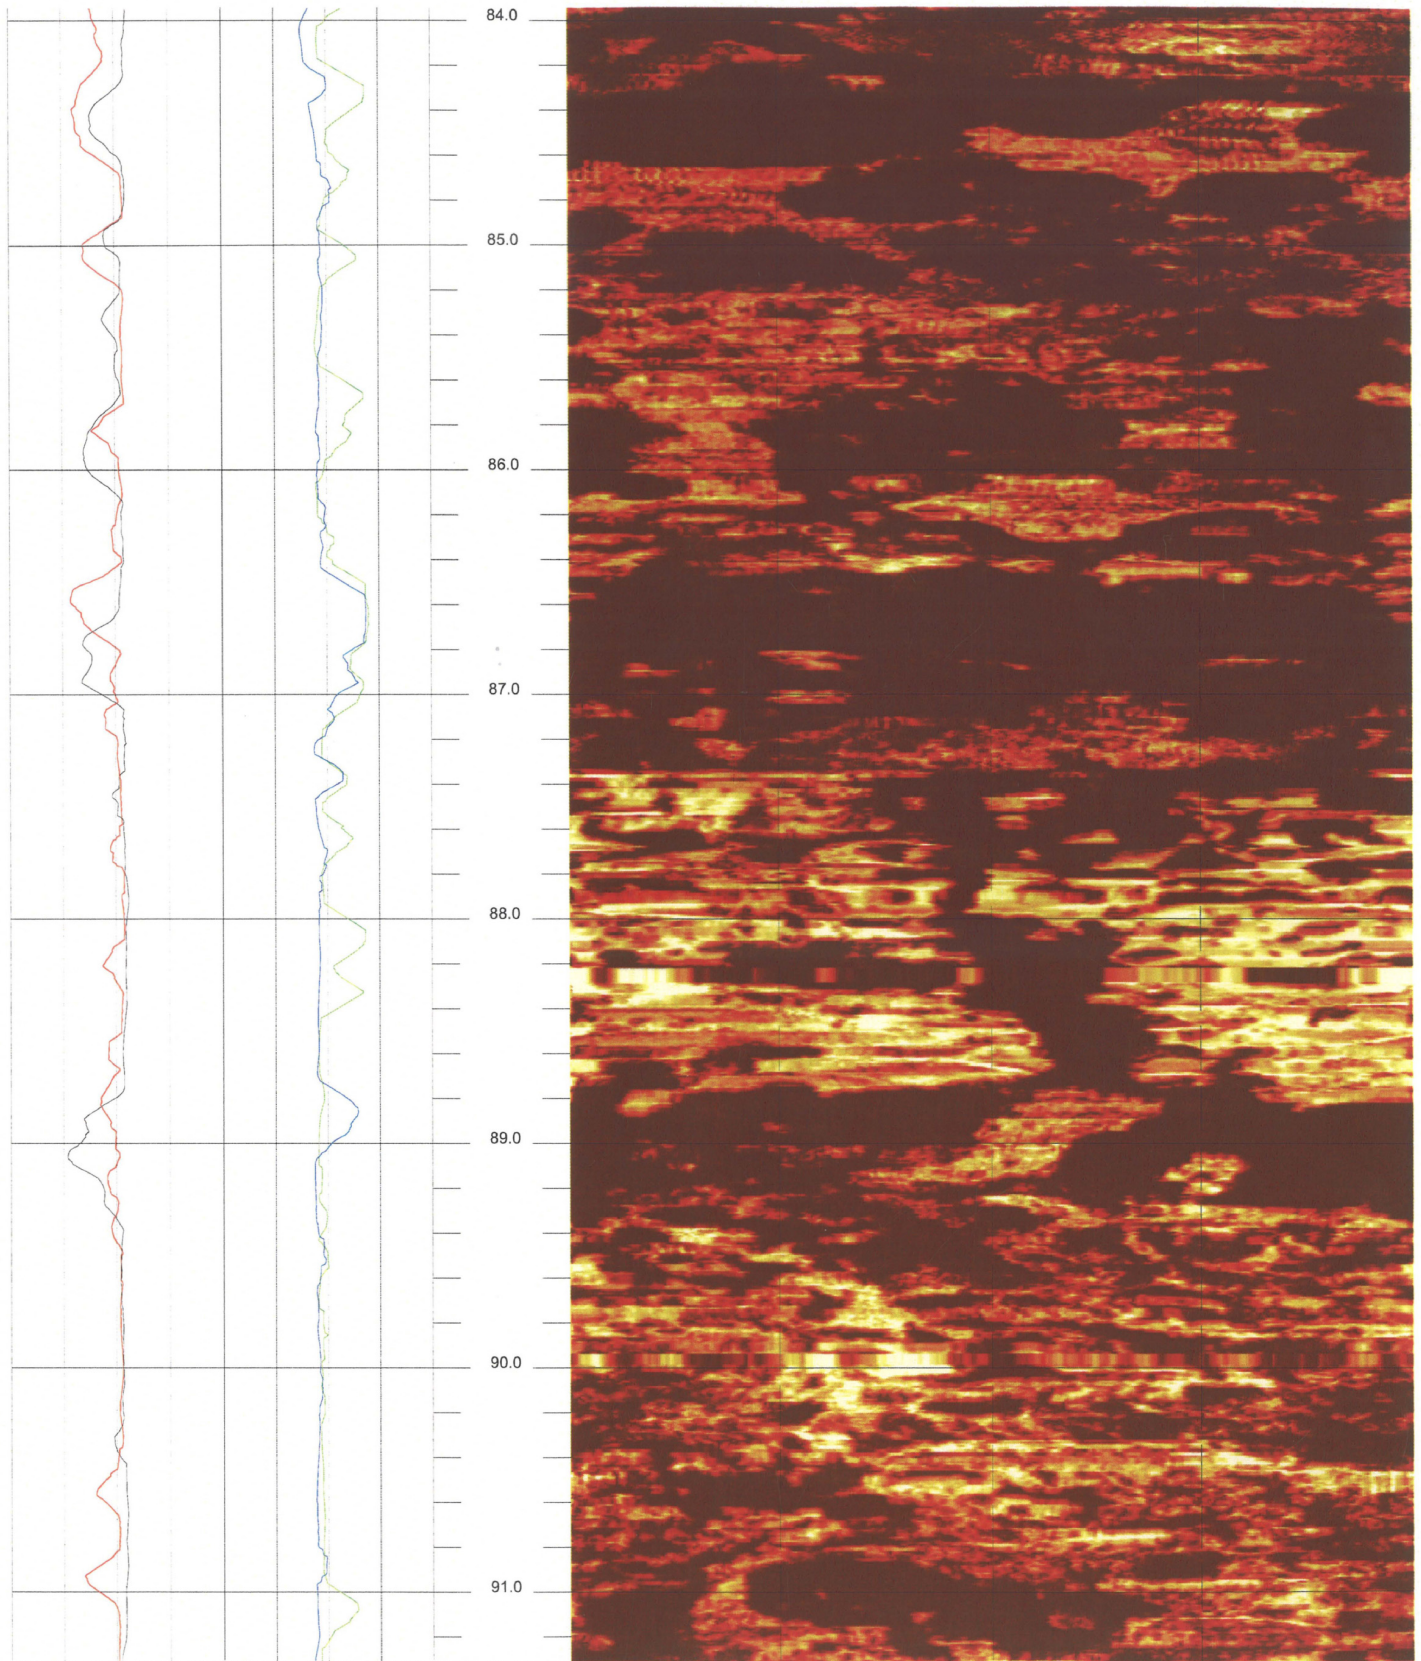

B-708 (DH)

76.576 to 69.208ft

7

FPL Turkey Point COL Boring B-708 (DH) Acoustic Televiwer based Caliper rev 1 Sheet 7 of 13

B-708 (DH)

83.944 to 76.576ft

8

FPL Turkey Point COL Boring B-708 (DH) Acoustic Televiewer based Caliper rev 1 Sheet 8 of 13

B-708 (DH)

91.312 to 83.944ft

9

FPL Turkey Point COL Boring B-708 (DH) Acoustic Televiewer based Caliper rev 1 Sheet 9 of 13

B-708 (DH)

98.680 to 91.312ft

10

FPL Turkey Point COL Boring B-708 (DH) Acoustic Televiwer based Caliper rev 1 Sheet 10 of 13