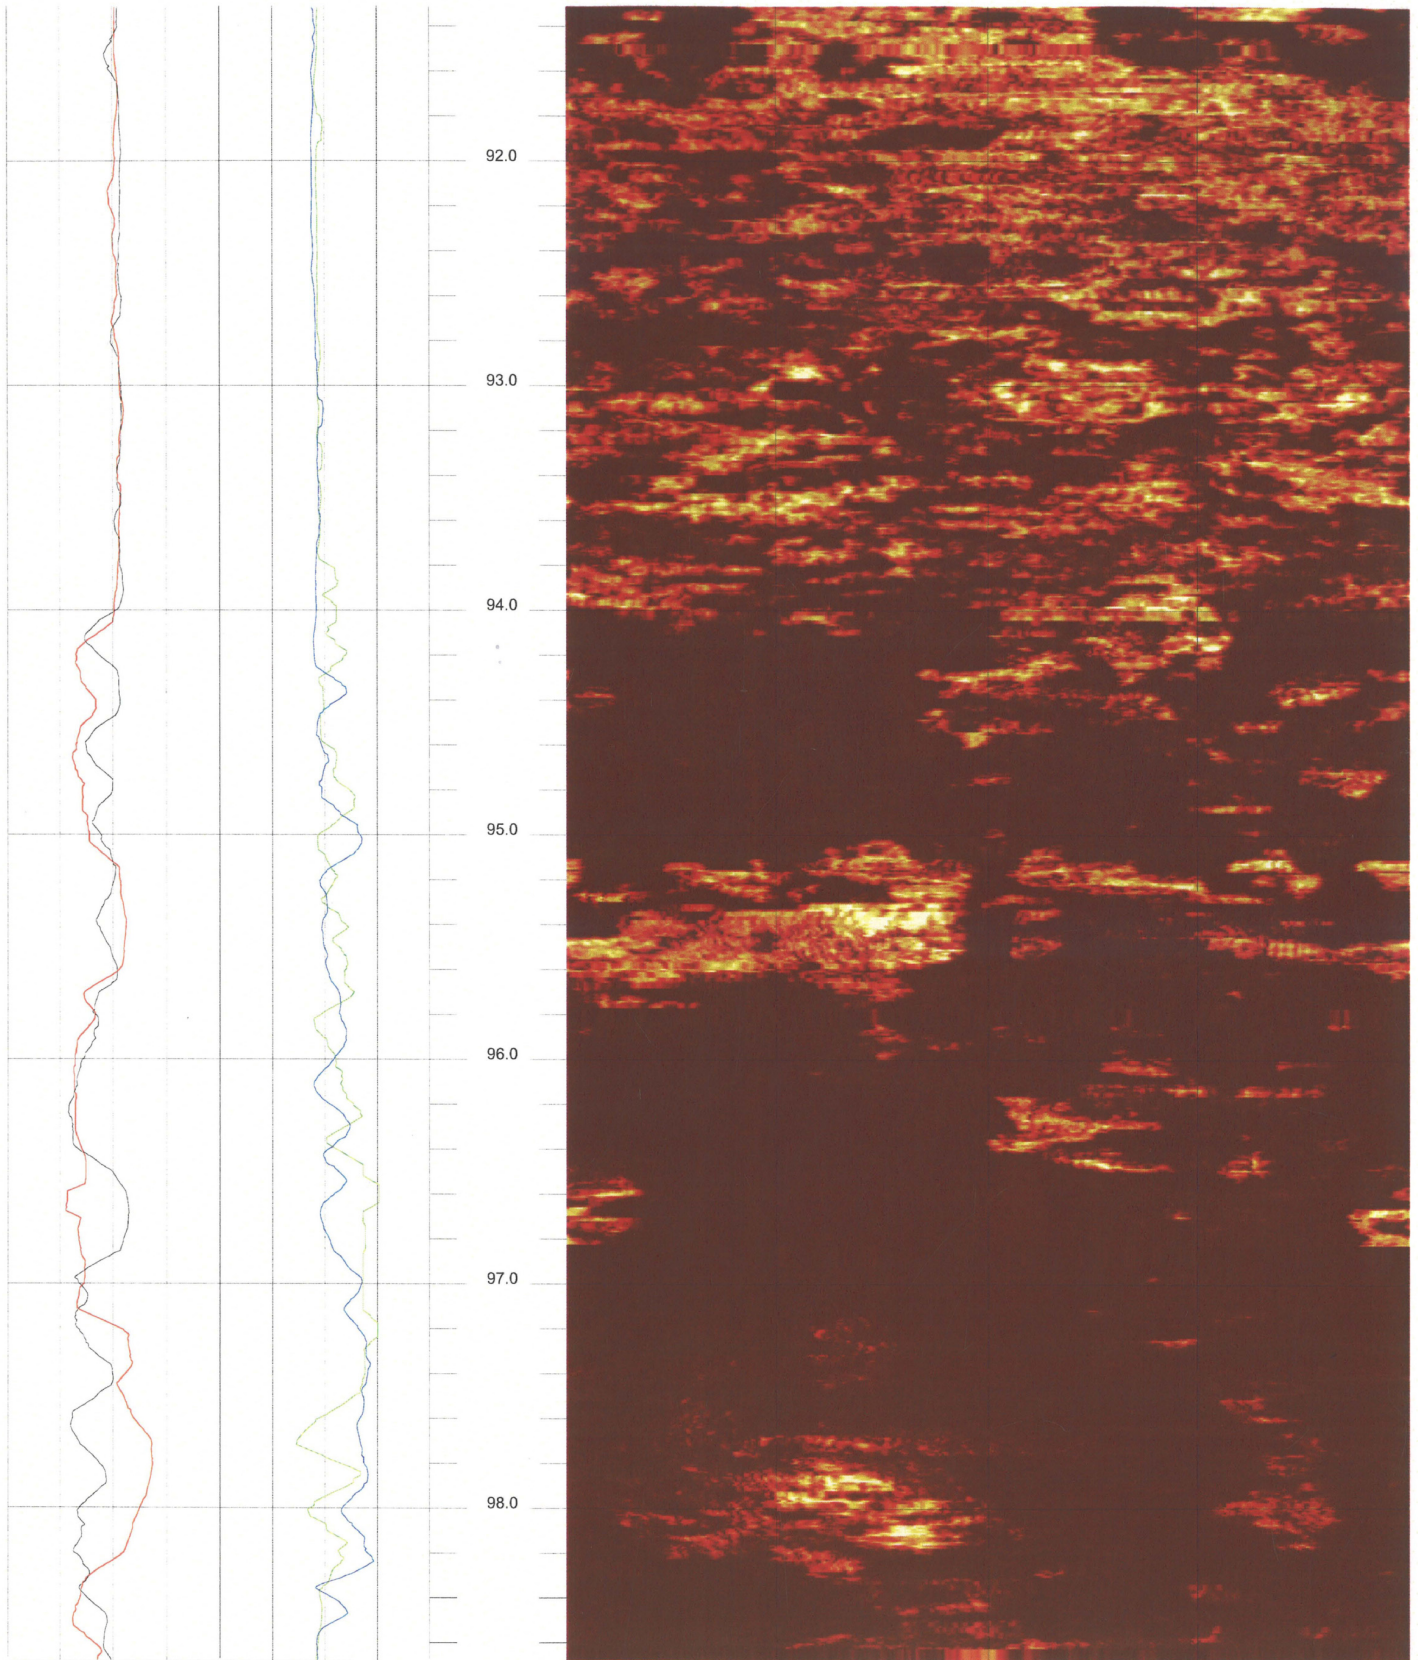

B-708 (DH)

76.576 to 69.208ft

7

FPL Turkey Point COL Boring B-708 (DH) Acoustic Televiwer based Caliper rev 1 Sheet 7 of 13

B-708 (DH)

83.944 to 76.576ft

8

FPL Turkey Point COL Boring B-708 (DH) Acoustic Televiewer based Caliper rev 1 Sheet 8 of 13

B-708 (DH)

91.312 to 83.944ft

9

FPL Turkey Point COL Boring B-708 (DH) Acoustic Televiewer based Caliper rev 1 Sheet 9 of 13

B-708 (DH)

98.680 to 91.312ft

10

FPL Turkey Point COL Boring B-708 (DH) Acoustic Televiwer based Caliper rev 1 Sheet 10 of 13