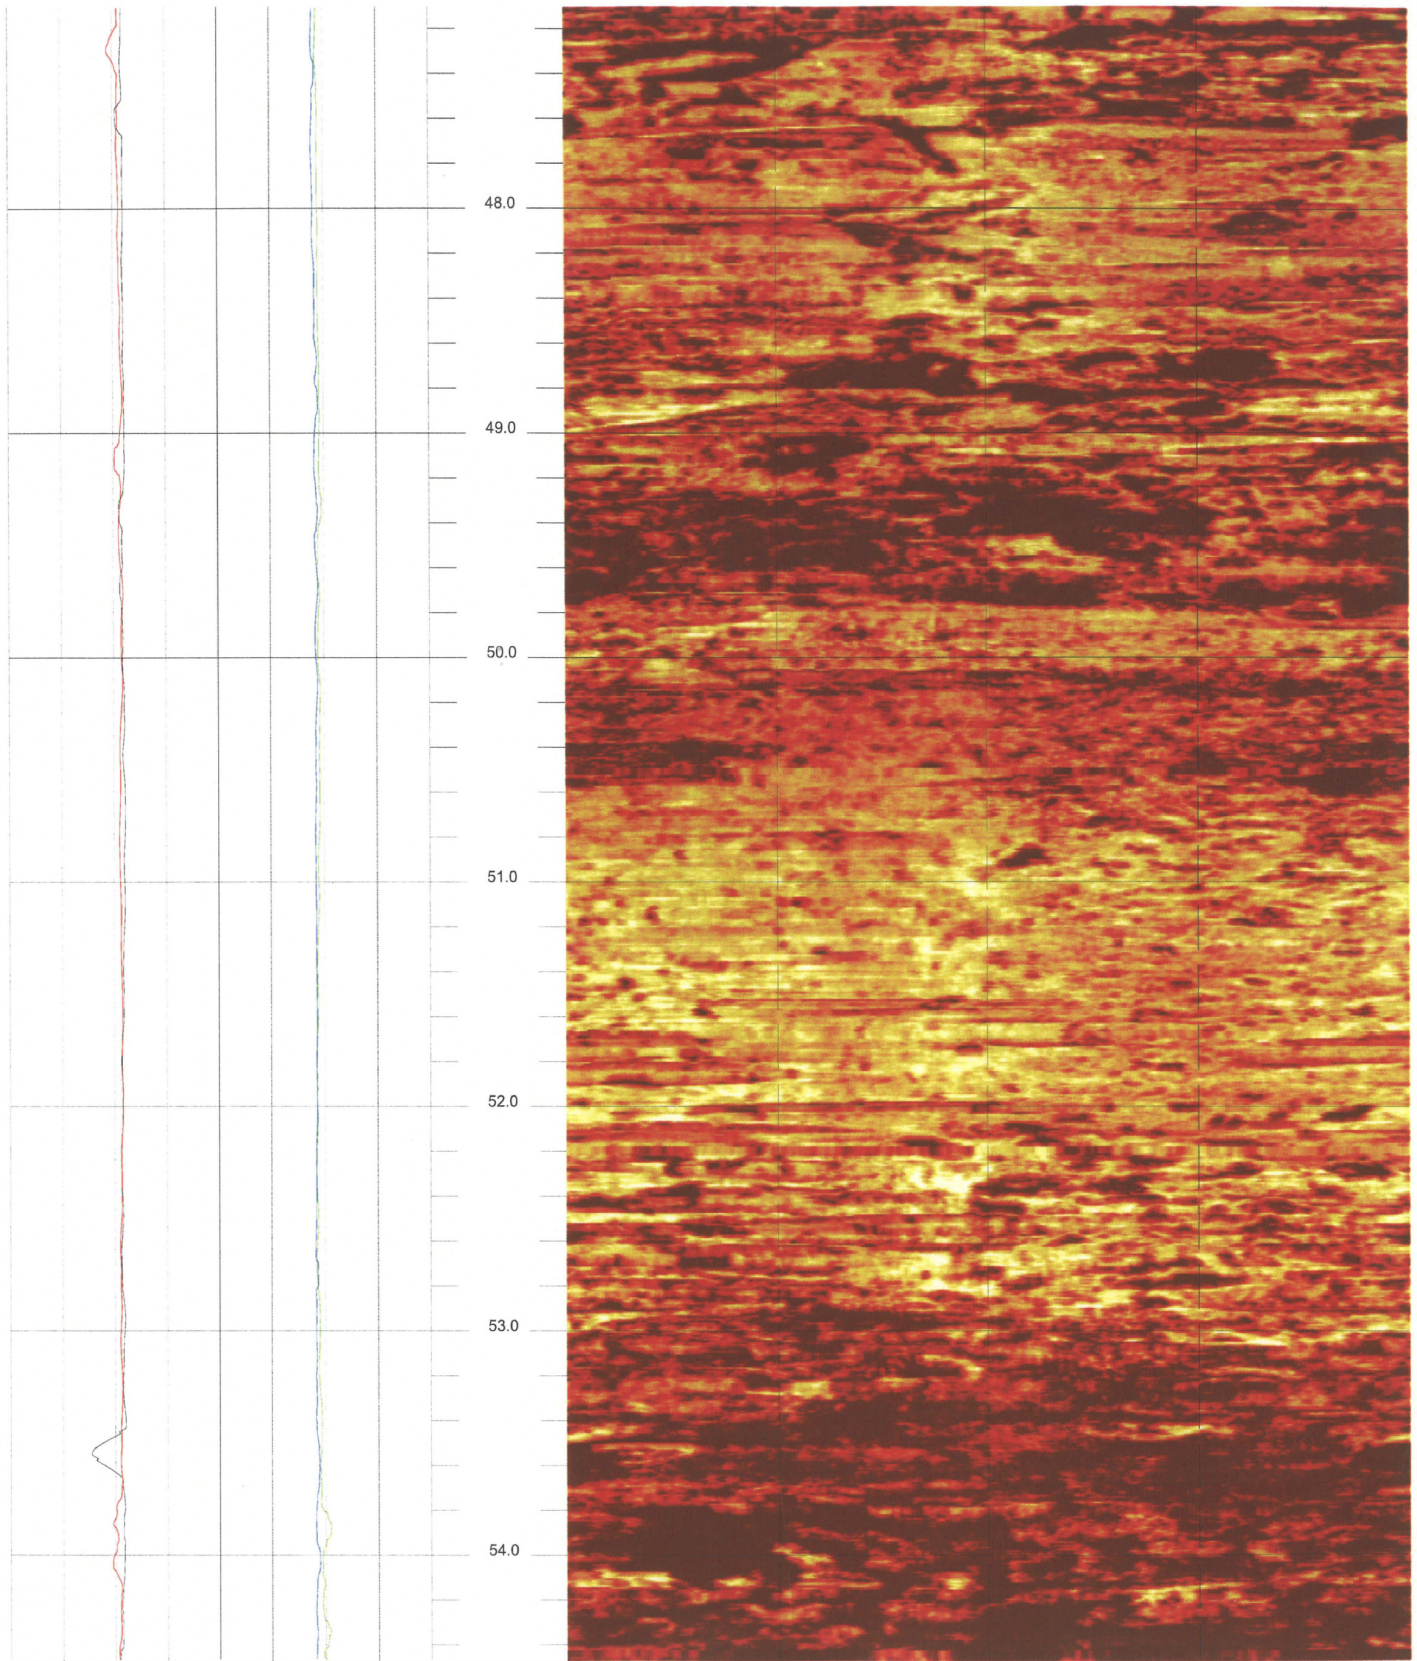

B-708 (DH)

47.104 to 39.736ft

3

FPL Turkey Point COL Boring B-708 (DH) Acoustic Televiewer based Caliper rev 1 Sheet 3 of 13

B-708 (DH)

54.472 to 47.104ft

4

FPL Turkey Point COL Boring B-708 (DH) Acoustic Televiewer based Caliper rev 1 Sheet 4 of 13

B-708 (DH)

61.840 to 54.472ft

5

FPL Turkey Point COL Boring B-708 (DH) Acoustic Televiwer based Caliper rev 1 Sheet 5 of 13

B-708 (DH)

69.208 to 61.840ft

6

FPL Turkey Point COL Boring B-708 (DH) Acoustic Televiewer based Caliper rev 1 Sheet 6 of 13