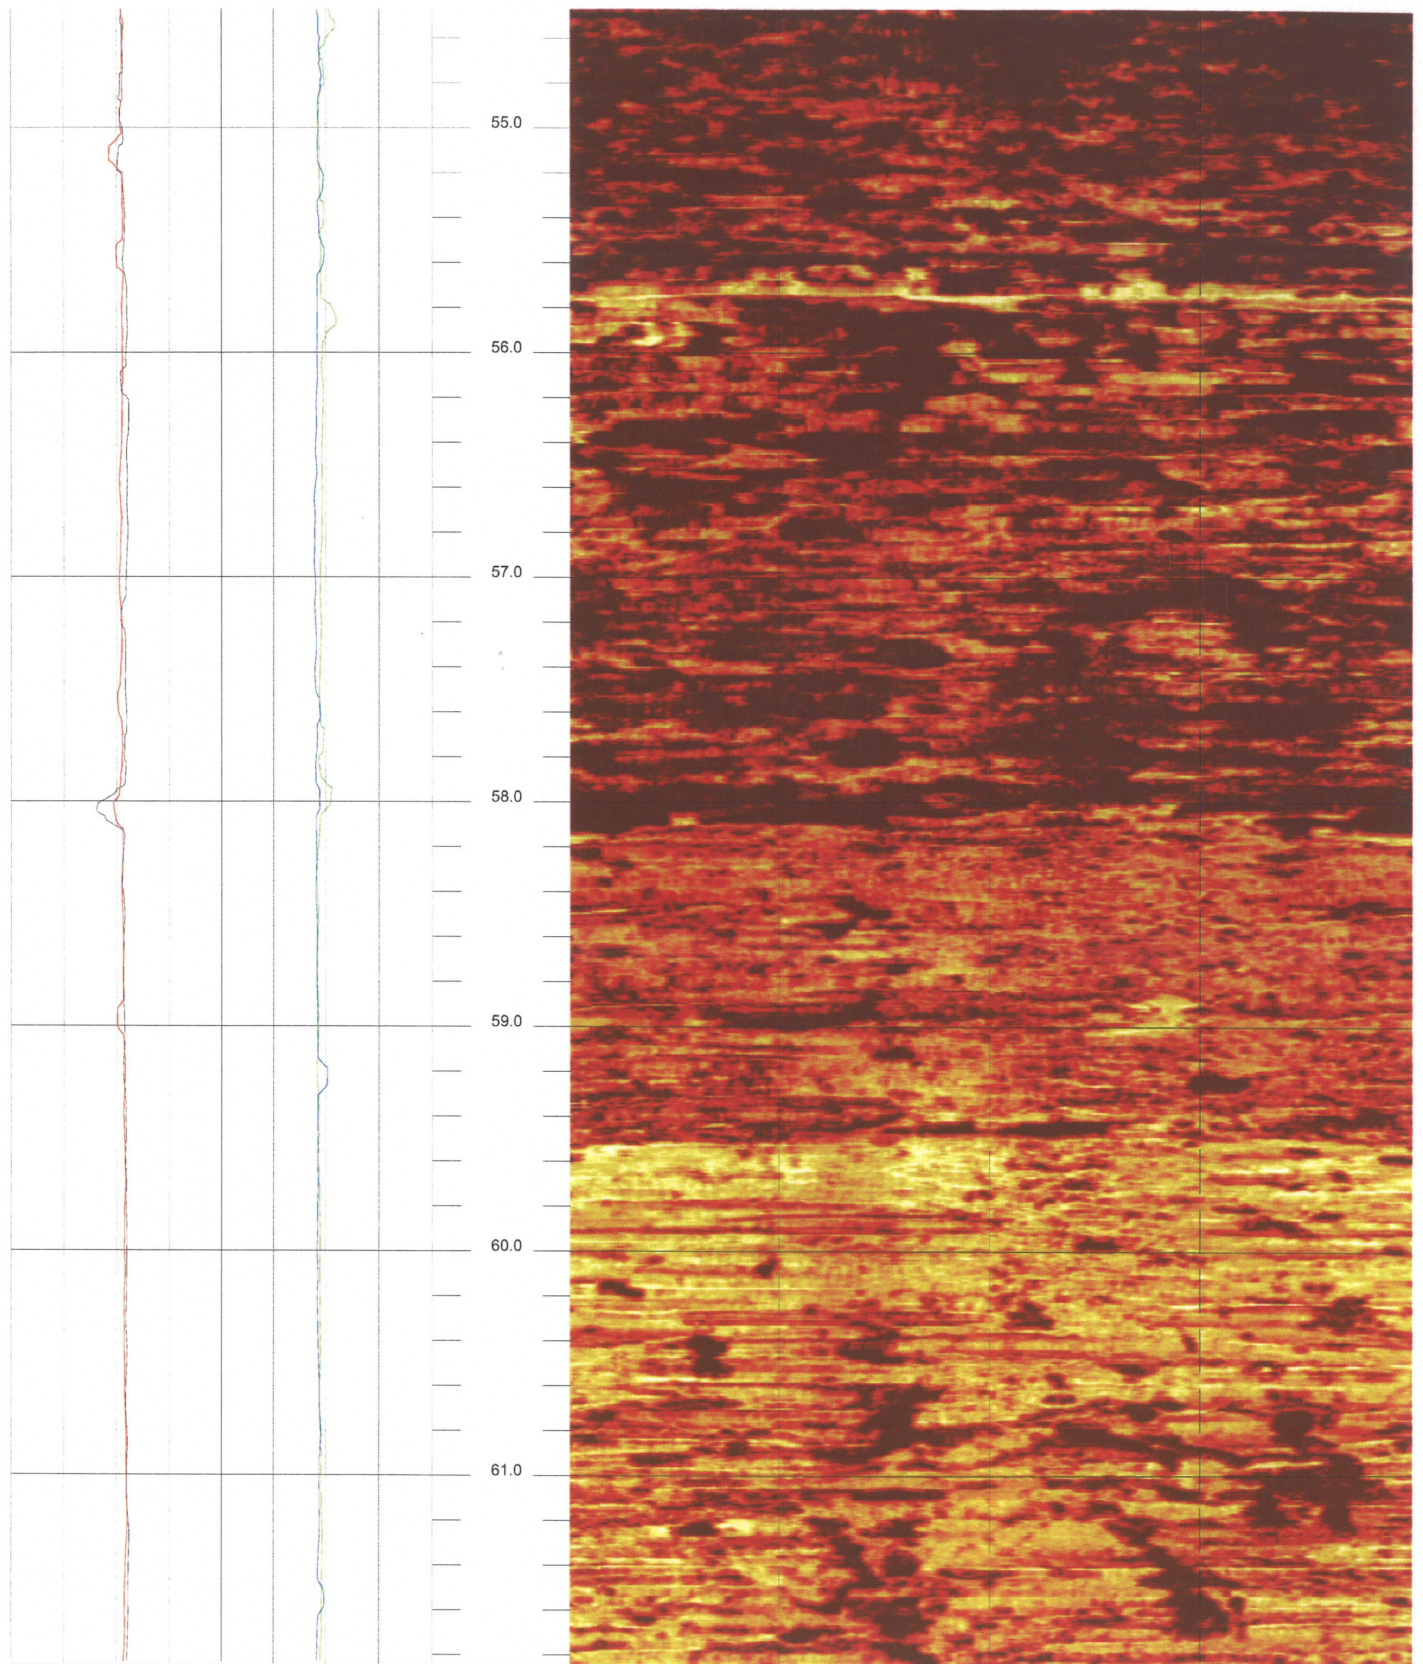

B-708 (DH)

47.104 to 39.736ft

3

FPL Turkey Point COL Boring B-708 (DH) Acoustic Televiewer based Caliper rev 1 Sheet 3 of 13

B-708 (DH)

54.472 to 47.104ft

4

FPL Turkey Point COL Boring B-708 (DH) Acoustic Televiewer based Caliper rev 1 Sheet 4 of 13

B-708 (DH)

61.840 to 54.472ft

5

FPL Turkey Point COL Boring B-708 (DH) Acoustic Televiwer based Caliper rev 1 Sheet 5 of 13

B-708 (DH)

69.208 to 61.840ft

6

FPL Turkey Point COL Boring B-708 (DH) Acoustic Televiewer based Caliper rev 1 Sheet 6 of 13